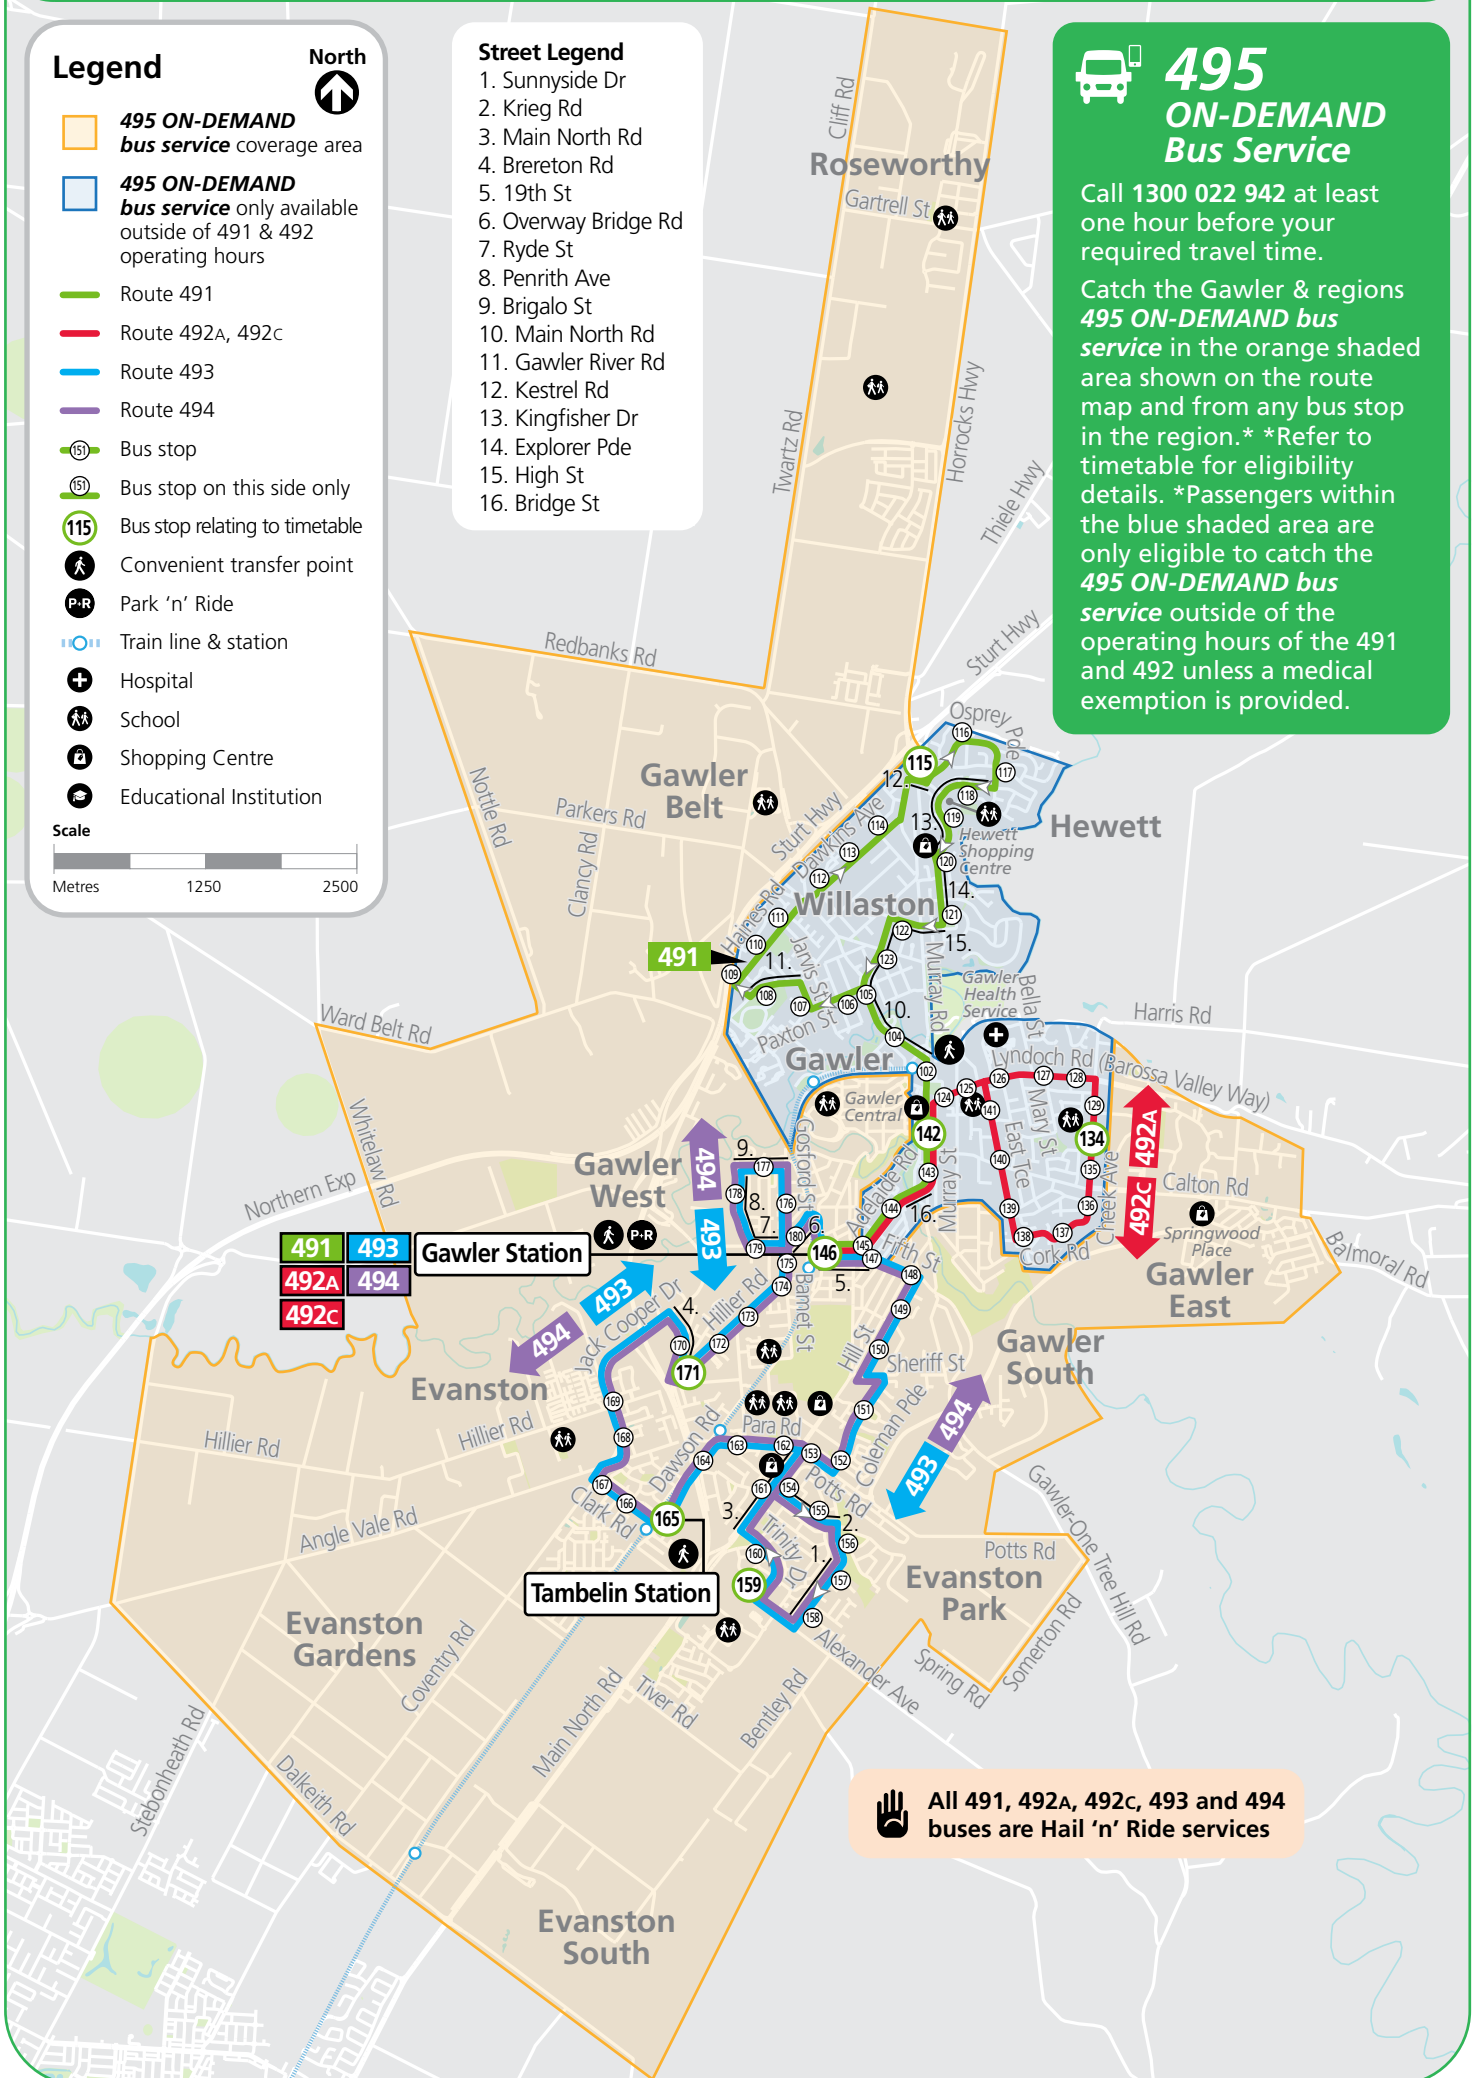

Legend

-  **495 ON-DEMAND bus service** coverage area
-  **495 ON-DEMAND bus service** only available outside of 491 & 492 operating hours
-  Route 491
-  Route 492A, 492C
-  Route 493
-  Route 494
-  Bus stop
-  Bus stop on this side only
-  Bus stop relating to timetable
-  Convenient transfer point
-  Park 'n' Ride
-  Train line & station
-  Hospital
-  School
-  Shopping Centre
-  Educational Institution

Street Legend

1. Sunnyside Dr
2. Krieg Rd
3. Main North Rd
4. Breerton Rd
5. 19th St
6. Overway Bridge Rd
7. Ryde St
8. Penrith Ave
9. Brigalo St
10. Main North Rd
11. Gawler River Rd
12. Kestrel Rd
13. Kingfisher Dr
14. Explorer Pde
15. High St
16. Bridge St

495 ON-DEMAND Bus Service

Call 1300 022 942 at least one hour before your required travel time.

Catch the Gawler & regions **495 ON-DEMAND bus service** in the orange shaded area shown on the route map and from any bus stop in the region.* *Refer to timetable for eligibility details. *Passengers within the blue shaded area are only eligible to catch the **495 ON-DEMAND bus service** outside of the operating hours of the 491 and 492 unless a medical exemption is provided.

 All 491, 492A, 492C, 493 and 494 buses are Hail 'n' Ride services