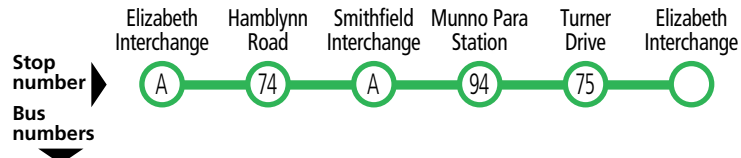

Sunday & public holidays only							
PM	443	7:30	7:44	7:50	8:02	8:13	8:24
	443	8:30	8:44	8:50	9:02	9:13	9:24

Saturday, Sunday & public holidays							
PM	443	9:30	9:44	9:50	10:02	10:13	10:24

Services may operate to a different timetable during the December to January school holidays. Visit the Adelaide Metro website during this period for full details.