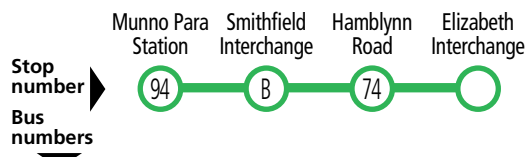

**442** **Smithfield Interchange to Elizabeth Interchange**  
via Blakeview, Blair Park Drive & Turner Drive.  
Service operates 7 days.

**443** **Elizabeth Interchange to Munno Para loop.**  
Night service operates 7 days.

### Hail 'n' Ride services

Passengers can hail the 443 services anywhere along the bus route and, provided it is safe to do so, the driver will pick you up or set you down as requested.

Services may operate to a different timetable during the December to January school holidays. Visit the Adelaide Metro website during this period for full details.

# 440 Munno Para to Elizabeth

Monday to Friday					
AM	440	6:23	6:35	6:42	6:54
	440	6:37	6:49	6:56	7:08
	440	7:02	7:14	7:21	7:34
	440	7:24	7:37	7:45	7:58
	440	7:41	7:54	8:02	8:16
	440	8:11	8:24	8:33	8:48
	440	8:39	8:54	9:03	9:18
	440	9:00	9:13	9:20	9:34
	440	9:15	9:28	9:35	9:49
	440	9:45	9:58	10:05	10:19
	440	10:15	10:28	10:35	10:49
	440	10:45	10:58	11:05	11:19
	440	11:15	11:28	11:35	11:49
	440	11:45	11:58	12:05	12:19
PM	440	12:15	12:28	12:35	12:49
	440	12:45	12:58	1:05	1:19
	440	1:15	1:28	1:35	1:49
	440	1:45	1:58	2:05	2:19
	440	2:15	2:29	2:36	2:51
	440	2:45	2:59	3:07	3:24
	440	3:07	3:23	3:31	3:48
	440	3:37	3:53	4:01	4:17
	440	4:07	4:22	4:30	4:44
	440	5:07	5:22	5:30	5:44
	440	5:38	5:53	6:01	6:15
	440	6:14	6:27	6:34	6:46
	440	7:14	7:26	7:32	7:44
	440	8:14	8:26	8:32	8:44