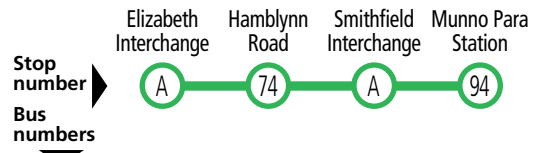

Saturday only						
Stop number	Elizabeth Interchange	Hamblynn Road	Smithfield Interchange	Munno Para Station		
AM	440	7:34	7:45	7:52	8:05	
	440	8:34	8:45	8:52	9:05	
Saturday, Sunday & public holidays						
AM	440	9:30	9:43	9:51	10:05	
	440	10:30	10:43	10:51	11:05	
PM	440	11:30	11:43	11:51	12:05	
	440	12:30	12:43	12:51	1:05	
	440	1:30	1:43	1:51	2:05	
	440	2:30	2:43	2:51	3:05	
	440	3:30	3:43	3:51	4:05	
	440	4:30	4:43	4:51	5:05	
	440	5:30	5:43	5:51	6:05	
	440	6:30	6:41	6:48	7:00	
	Saturday only					
	PM	440	7:30	7:41	7:48	8:00
440		8:30	8:41	8:48	9:00	

Services may operate to a different timetable during the December to January school holidays. Visit the Adelaide Metro website during this period for full details.