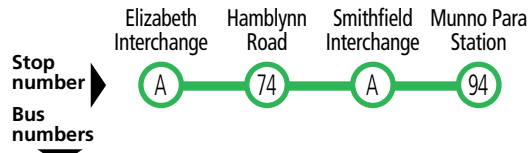

440 Elizabeth to Munno Para

Monday to Friday						
Stop number	Elizabeth Interchange	Hamblynn Road	Smithfield Interchange	Munno Para Station		
AM	440	6:50	7:01	7:08	7:21	
	440	7:36	7:47	7:54	8:07	
	440	8:00	8:12	8:20	8:37	
	440	8:30	8:44	8:53	9:08	
	440	9:00	9:13	9:21	9:35	
	440	9:30	9:43	9:51	10:05	
	440	10:00	10:13	10:21	10:35	
	440	10:30	10:43	10:51	11:05	
	440	11:00	11:13	11:21	11:35	
	440	11:30	11:43	11:51	12:05	
	PM	440	12:00	12:13	12:21	12:35
		440	12:30	12:43	12:51	1:05
		440	1:00	1:13	1:21	1:35
		440	1:30	1:43	1:51	2:05
440		2:00	2:13	2:21	2:35	
440		2:44	2:57	3:05	3:21	
440		3:14	3:28	3:38	3:54	
440		3:44	3:59	4:08	4:23	
440		4:14	4:27	4:35	4:49	
440		4:44	4:57	5:05	5:19	
440		5:14	5:27	5:35	5:49	
440		5:37	5:50	5:57	6:11	
440		6:15	6:26	6:33	6:46	
440		7:01	7:12	7:19	7:32	
440	7:30	7:41	7:48	8:01		
440	8:30	8:41	8:48	9:01