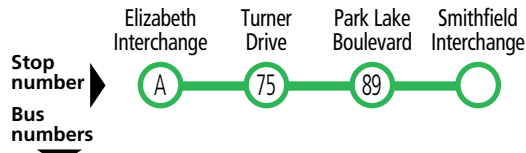

Saturday only					
AM	442	7:30	7:39	7:49	7:57
	442	8:30	8:41	8:52	9:01
Saturday, Sunday & public holidays					
AM	442	9:30	9:42	9:54	10:04
	442	10:30	10:42	10:54	11:04
PM	442	11:30	11:42	11:54	12:04
	442	12:30	12:42	12:54	1:04
	442	1:30	1:42	1:54	2:04
	442	2:30	2:42	2:54	3:04
	442	3:30	3:42	3:54	4:04
	442	4:30	4:42	4:54	5:04
	442	5:30	5:42	5:54	6:04
	442	6:30	6:41	6:52	7:00
Saturday only					
PM	442	7:30	7:41	7:52	8:00
	442	8:30	8:41	8:52	9:00

Legend
H – Bus operates school holidays only.
S – Bus operates school days only.

Services may operate to a different timetable during the December to January school holidays. Visit the Adelaide Metro website during this period for full details.

443 Elizabeth to Munno Para loop service

Hail 'n' Ride services
Passengers can hail the 443 services anywhere along the bus route and, provided it is safe to do so, the driver will pick you up or set you down as requested.