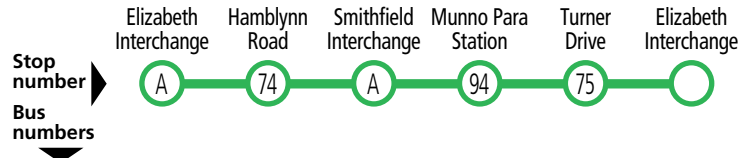

# 443 Elizabeth to Munno Para loop service

**Hail 'n' Ride services**  
 Passengers can hail the 443 services anywhere along the bus route and, provided it is safe to do so, the driver will pick you up or set you down as requested.