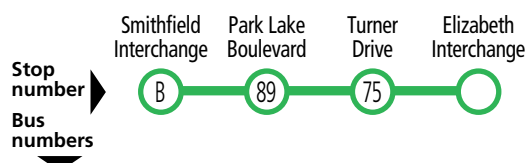

442 Smithfield to Elizabeth

Monday to Friday					
AM	442	6:35	6:41	6:55	7:08
	442	7:01	7:07	7:21	7:34
	442	7:22	7:29	7:43	7:58
	442	7:56	8:04	8:19	8:34
	442	8:27	8:35	8:49	9:04
	442	8:59	9:07	9:20	9:33
	442	9:31	9:39	9:51	10:04
	442	10:01	10:09	10:21	10:34
	442	10:31	10:39	10:51	11:04
	442	11:01	11:09	11:21	11:34
PM	442	11:31	11:39	11:51	12:04
	442	12:01	12:09	12:21	12:34
	442	12:31	12:39	12:51	1:04
	442	1:01	1:09	1:21	1:34
	442	1:31	1:39	1:51	2:04
	442	2:01	2:09	2:21	2:34
	442	B2:38	2:46	2:59	3:12
	442	3:01	3:09	3:22	3:35
	442	AS3:28	S3:39	S3:53	S4:07
	442	H3:31	H3:39	H3:52	H4:05
442	4:02	4:11	4:23	4:36	
442	4:32	4:41	4:53	5:06	
442	5:02	5:11	5:23	5:36	
442	5:34	5:43	5:55	6:06	
442	6:13	6:21	6:33	6:44	
442	6:43	6:51	7:03	7:14	
442	7:46	7:53	8:04	8:14	
442	8:46	8:53	9:04	9:14	

Saturday only					
AM	442	7:46	7:53	8:04	8:14
Saturday, Sunday & public holidays					
AM	442	8:44	8:51	9:02	9:14
	442	9:42	9:50	10:01	10:14
	442	10:42	10:50	11:01	11:14
	442	11:42	11:50	12:01	12:14
PM	442	12:42	12:50	1:01	1:14
	442	1:42	1:50	2:01	2:14
	442	2:42	2:50	3:01	3:14
	442	3:42	3:50	4:01	4:14
	442	4:42	4:50	5:01	5:14
	442	5:42	5:50	6:01	6:14
	442	6:45	6:52	7:03	7:14
	442				
Saturday only					
PM	442	7:48	7:54	8:04	8:14
	442	8:48	8:54	9:04	9:14

Legend

- A – Bus departs from stop 79E Newton Boulevard, Munno Para (Mark Oliphant College) at 3:18pm, except Wednesdays.
- B – Bus departs from stop 79E Newton Boulevard, Munno Para (Mark Oliphant College) at 2:28pm on Wednesdays, school days only.
- H – Bus operates school holidays only.
- S – Bus operates school days only.

Services may operate to a different timetable during the December to January school holidays. Visit the Adelaide Metro website during this period for full details.