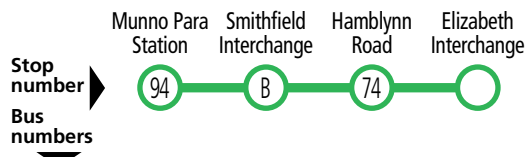

**442** **Smithfield Interchange to Elizabeth Interchange**  
via Blakeview, Blair Park Drive & Turner Drive.  
Service operates 7 days.

**443** **Elizabeth Interchange to Munno Para loop.**  
Night service operates 7 days.

### Hail 'n' Ride services

Passengers can hail the 443 services anywhere along the bus route and, provided it is safe to do so, the driver will pick you up or set you down as requested.

Services may operate to a different timetable during the December to January school holidays. Visit the Adelaide Metro website during this period for full details.

# 440 Munno Para to Elizabeth

Monday to Friday					
AM	440	6:23	6:35	6:42	6:54
	440	6:37	6:49	6:56	7:08
	440	7:02	7:14	7:21	7:34
	440	7:24	7:37	7:45	7:58
	440	7:41	7:54	8:02	8:16
	440	8:11	8:24	8:33	8:48
	440	8:39	8:54	9:03	9:18
	440	9:00	9:13	9:20	9:34
	440	9:15	9:28	9:35	9:49
	440	9:45	9:58	10:05	10:19
	440	10:15	10:28	10:35	10:49
	440	10:45	10:58	11:05	11:19
	440	11:15	11:28	11:35	11:49
	440	11:45	11:58	12:05	12:19
PM	440	12:15	12:28	12:35	12:49
	440	12:45	12:58	1:05	1:19
	440	1:15	1:28	1:35	1:49
	440	1:45	1:58	2:05	2:19
	440	2:15	2:29	2:36	2:51
	440	2:45	2:59	3:07	3:24
	440	3:07	3:23	3:31	3:48
	440	3:37	3:53	4:01	4:17
	440	4:07	4:22	4:30	4:44
	440	5:07	5:22	5:30	5:44
	440	5:38	5:53	6:01	6:15
	440	6:14	6:27	6:34	6:46
	440	7:14	7:26	7:32	7:44
	440	8:14	8:26	8:32	8:44