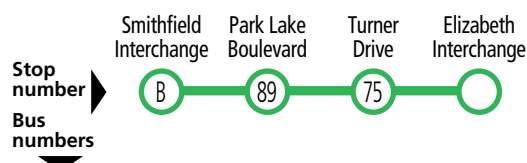

442 Smithfield to Elizabeth

Monday to Friday					
AM	442	6:35	6:41	6:55	7:08
	442	7:01	7:07	7:21	7:34
	442	7:22	7:29	7:43	7:58
	442	7:56	8:04	8:19	8:34
	442	8:27	8:35	8:49	9:04
	442	8:59	9:07	9:20	9:33
	442	9:31	9:39	9:51	10:04
	442	10:01	10:09	10:21	10:34
	442	10:31	10:39	10:51	11:04
	442	11:01	11:09	11:21	11:34
PM	442	11:31	11:39	11:51	12:04
	442	12:01	12:09	12:21	12:34
	442	12:31	12:39	12:51	1:04
	442	1:01	1:09	1:21	1:34
	442	1:31	1:39	1:51	2:04
	442	2:01	2:09	2:21	2:34
	442	B2:38	2:46	2:59	3:12
	442	3:01	3:09	3:22	3:35
	442	AS3:28	S3:39	S3:53	S4:07
	442	H3:31	H3:39	H3:52	H4:05
442	4:02	4:11	4:23	4:36	
442	4:32	4:41	4:53	5:06	
442	5:02	5:11	5:23	5:36	
442	5:34	5:43	5:55	6:06	
442	6:13	6:21	6:33	6:44	
442	6:43	6:51	7:03	7:14	
442	7:46	7:53	8:04	8:14	
442	8:46	8:53	9:04	9:14	

Saturday only					
AM	442	7:46	7:53	8:04	8:14
Saturday, Sunday & public holidays					
AM	442	8:44	8:51	9:02	9:14
	442	9:42	9:50	10:01	10:14
	442	10:42	10:50	11:01	11:14
	442	11:42	11:50	12:01	12:14
PM	442	12:42	12:50	1:01	1:14
	442	1:42	1:50	2:01	2:14
	442	2:42	2:50	3:01	3:14
	442	3:42	3:50	4:01	4:14
	442	4:42	4:50	5:01	5:14
	442	5:42	5:50	6:01	6:14
	442	6:45	6:52	7:03	7:14
	442				
Saturday only					
PM	442	7:48	7:54	8:04	8:14
	442	8:48	8:54	9:04	9:14

Legend

- A – Bus departs from stop 79E Newton Boulevard, Munno Para (Mark Oliphant College) at 3:18pm, except Wednesdays.
- B – Bus departs from stop 79E Newton Boulevard, Munno Para (Mark Oliphant College) at 2:28pm on Wednesdays, school days only.
- H – Bus operates school holidays only.
- S – Bus operates school days only.

Services may operate to a different timetable during the December to January school holidays. Visit the Adelaide Metro website during this period for full details.