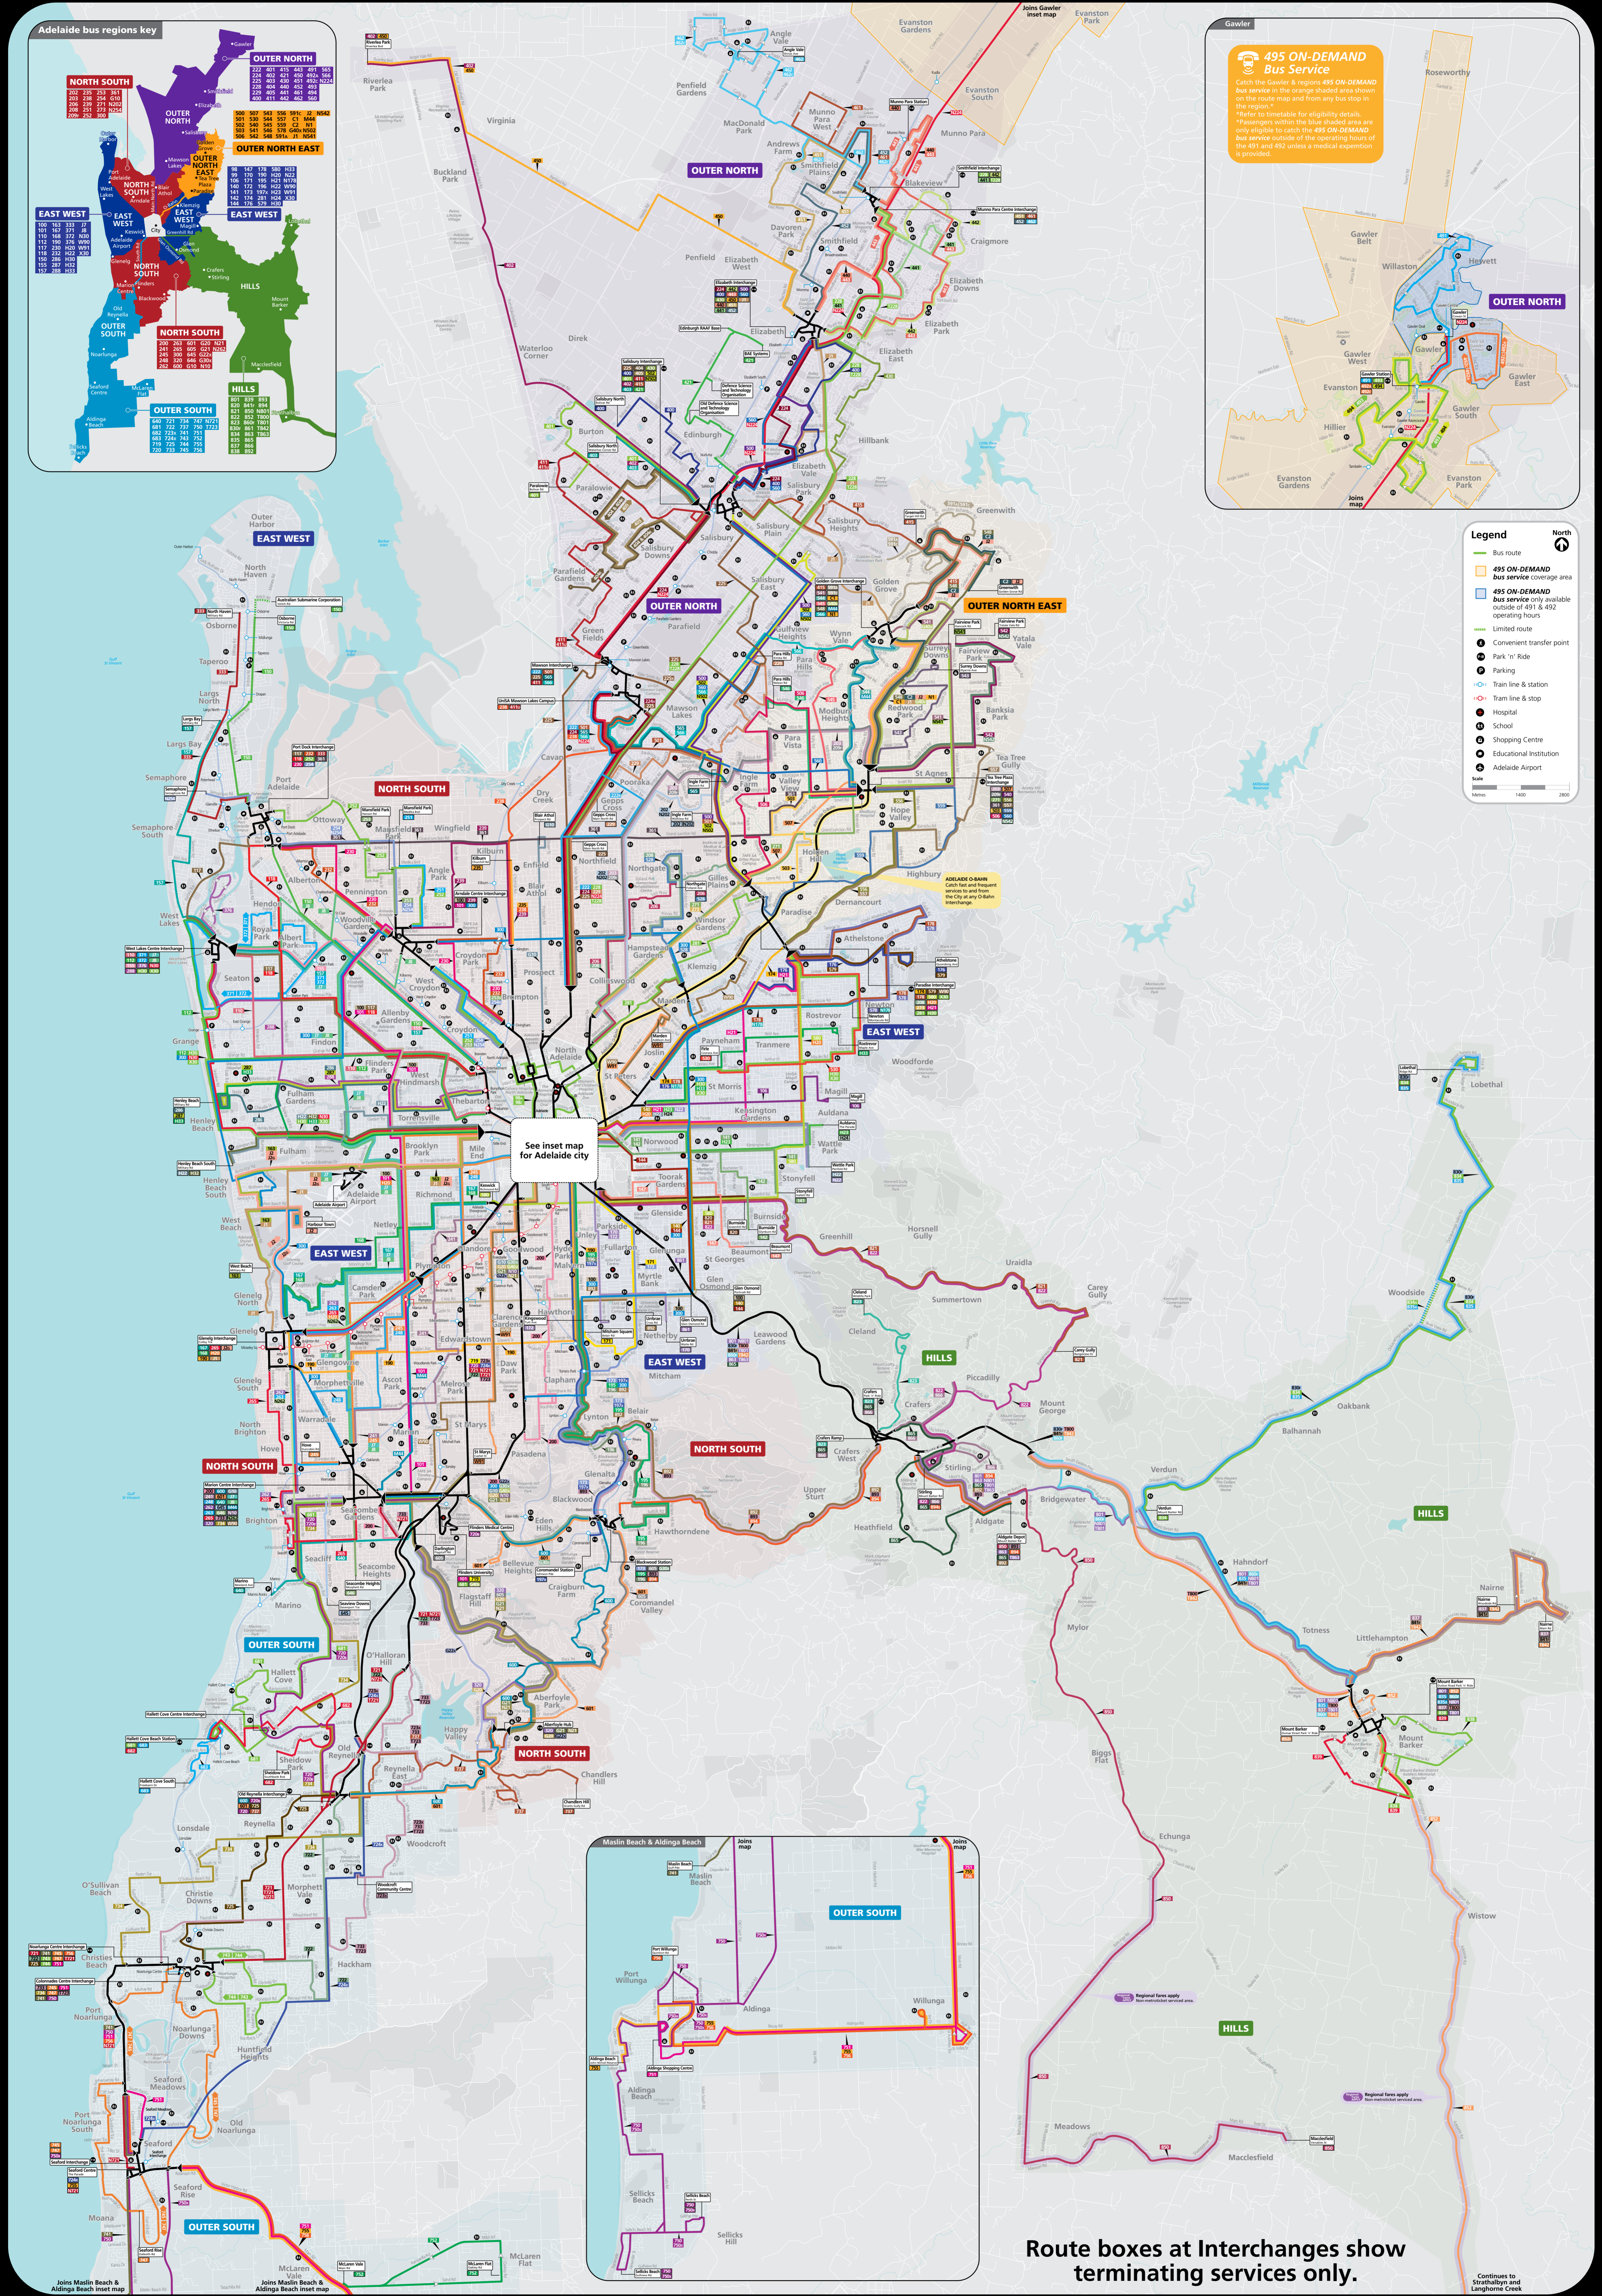

Adelaide network map

25 August 2024

Legend

- Bus route
- 495 ON-DEMAND bus service coverage area
- 495 ON-DEMAND bus service only available outside of 491 & 492 operating hours
- Limited route
- Convenient transfer point
- Park 'n' Ride
- Parking
- Tram line & station
- Tram line & stop
- Hospital
- School
- Shopping Centre
- Educational Institution
- Adelaide Airport

Scale: 1:2000

See inset map for Adelaide city

Route boxes at Interchanges show terminating services only.