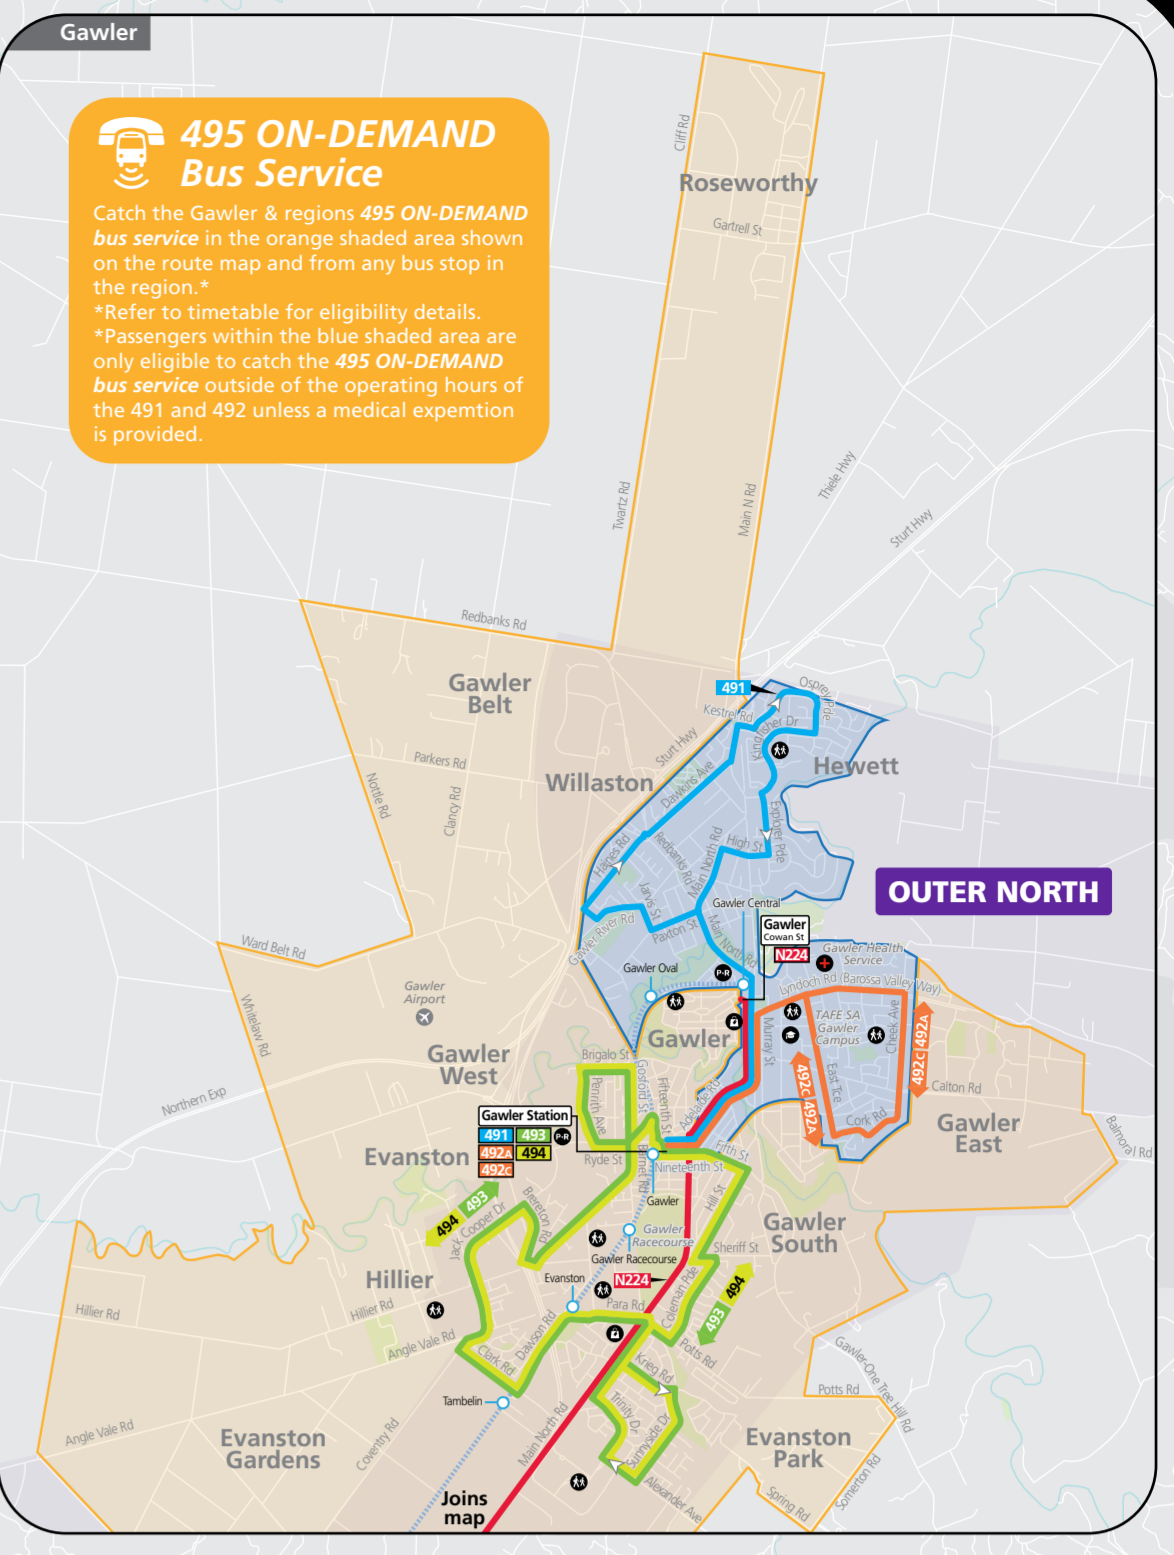

Adelaide network map

25 August 2024

Legend

- Bus route
- 495 ON-DEMAND bus service coverage area
- 495 ON-DEMAND bus service only available outside of 491 & 492 operating hours
- Limited route
- Convenient transfer point
- Park 'n' Ride
- Parking
- Tram line & station
- Tram line & stop
- Hospital
- School
- Shopping Centre
- Educational Institution
- Adelaide Airport

Scale: 1:2000

See inset map for Adelaide city

Route boxes at Interchanges show terminating services only.