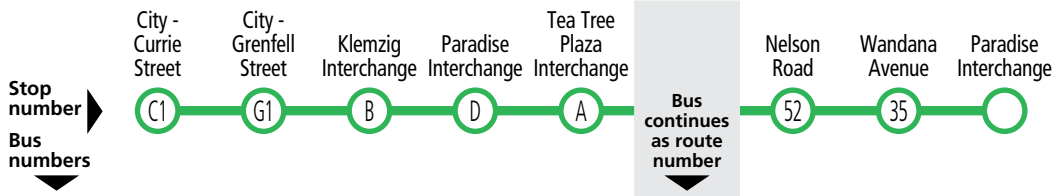

546 City to Para Hills

Monday to Friday										
PM	546	4:46	4:51	5:01	5:04	5:11	506	5:28	5:42	5:51
	546	4:59	5:05	5:16	5:19	5:26	506	5:43	5:57	6:06
	546	5:14	5:20	5:30	5:33	5:40	506	5:57	6:10	6:19
	546	5:29	5:35	5:45	5:48	5:55	506	6:11	6:24	6:33
	546	5:45	5:51	6:00	6:03	6:10	506	6:26	6:39	6:48

Adelaide O-Bahn

Catch fast and frequent services to and from the city at any O-Bahn Interchange.

Services may operate to a different timetable during the December to January school holidays. Visit the Adelaide Metro website during this period for full details.