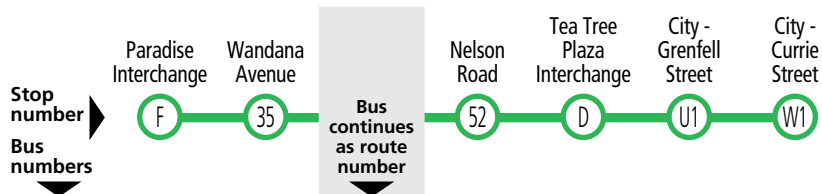

GO ZONE Para Hills

Between Tea Tree Plaza Interchange and Paradise Interchange, catch buses 506 and 546x approximately every 15 minutes between 7:30am and 6:30pm Monday to Friday and every 30 minutes at night, Saturday, Sunday and public holidays until 10pm.

Services may operate to a different timetable during the December to January school holidays. Visit the Adelaide Metro website during this period for full details.

Legend

- B** – Time shown is at zone B Paradise Interchange.
- L** – Bus departs from stop 64 Kelly Road, Modbury North at the time shown.

Adelaide O-Bahn

Catch fast and frequent services to and from the city at any O-Bahn Interchange.

506, 546x Para Hills to city

Monday to Friday

AM	546x	-	-	-	7:02	7:18	7:37	7:41
	506	6:58	7:04	546x	7:16	7:33	7:52	7:56
	506	7:11	7:17	546x	7:30	7:48	8:08	8:12
	506	7:24	7:31	546x	7:44	8:03	8:23	8:27
	506	7:38	7:45	546x	7:58	8:18	8:38	8:42
	506	7:53	8:00	546x	8:14	8:33	8:53	8:57

Explanations

546x buses operate express (no pick up or set down) between Tea Tree Plaza Interchange and the city.

Adelaide O-Bahn

Catch fast and frequent services to and from the city at any O-Bahn Interchange.