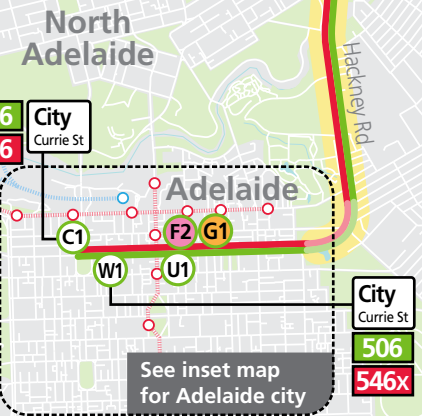

506, 546 Tea Tree Plaza & Para Hills to Paradise & city

Legend

- Route 506
- Route 546
- Bus stop
- Bus stop on this side only
- Bus stop relating to timetable
- Convenient transfer point
- Park 'n' Ride
- Train line & station
- Tram line & stop
- Hospital
- School
- Shopping Centre
- Educational Institution
- Medical research precinct
- Adelaide Metro InfoCentre

City bus stop legend

- Bus stop is operational between 2:30pm & 6:30pm Monday to Friday only.
- Bus stop is operational at all times except 2:30pm to 6:30pm Monday to Friday.
- Bus stop is operational at all times.

GO ZONE Para Hills

Mega GO ZONE 7 DAYS Adelaide O-Bahn
Fast and frequent services