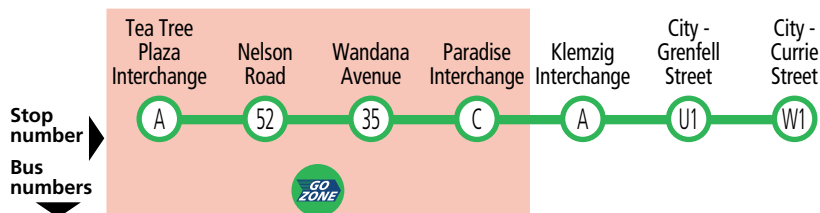

506 Tea Tree Plaza to Paradise & city

Monday to Friday

	506	Tea Tree Plaza Interchange	Nelson Road	Wandana Avenue	Paradise Interchange	Klemzig Interchange	City - Grenfell Street	City - Currie Street
AM	506	L5:12	5:18	5:30	5:37	-	-	-
	506	L5:42	5:48	6:00	6:07	-	-	-
	506	L6:08	6:14	6:26	6:33	-	-	-
	506	L6:19	6:25	6:39	6:48	6:51	7:01	7:04
	506	6:26	6:40	6:54	B7:03	7:06	7:17	7:20
	506	L6:49	6:55	7:09	B7:18	7:21	7:32	7:36
	506	L7:03	7:09	7:23	B7:32	7:35	7:46	7:50
	506	7:06	7:19	7:33	B7:43	7:46	7:57	8:01
	506	L7:20	7:26	7:42	B7:53	7:56	8:08	8:12
	506	7:21	7:35	7:51	B8:03	8:06	8:18	8:22
	506	7:30	7:45	8:01	B8:13	8:16	8:28	8:32
	506	7:40	7:55	8:11	B8:23	8:26	8:38	8:42
	506	7:52	8:08	8:24	B8:36	8:39	8:51	8:55
	506	8:07	8:23	8:40	B8:51	8:54	9:06	9:10
	506	8:22	8:38	8:53	9:04	9:07	9:18	9:22
	506	8:37	8:53	9:08	9:18	9:21	9:32	9:36
	506	8:54	9:10	9:24	9:33	9:36	9:47	9:51
	506	9:10	9:24	9:38	9:47	9:50	10:01	10:05
	506	9:24	9:38	9:51	10:00	-	-	-
	506	9:39	9:53	10:06	10:15	-	-	-
506	9:54	10:08	10:21	10:30	-	-	-	
506	10:09	10:23	10:36	10:45	-	-	-	
506	10:24	10:38	10:51	11:00	-	-	-	
506	10:39	10:53	11:06	11:15	-	-	-	
506	10:54	11:08	11:21	11:30	-	-	-	
506	11:09	11:23	11:36	11:45	-	-	-	
506	11:24	11:38	11:51	12:00	-	-	-	
506	11:39	11:53	12:06	12:15	-	-	-	
506	11:54	12:08	12:21	12:30	-	-	-	
PM	506	12:09	12:23	12:36	12:45	-	-	-
	506	12:24	12:38	12:51	1:00	-	-	-
	506	12:39	12:53	1:06	1:15	-	-	-
	506	12:54	1:08	1:21	1:30	-	-	-
	506	1:09	1:23	1:36	1:45	-	-	-
	506	1:24	1:38	1:51	2:00	-	-	-
	506	1:39	1:53	2:06	2:15	-	-	-
	506	1:54	2:08	2:21	2:30	-	-	-
	506	2:08	2:23	2:36	2:45	-	-	-
	506	2:25	2:40	2:53	3:02	-	-	-
	506	2:41	2:56	3:09	3:18	-	-	-
	506	2:55	3:10	3:25	3:34	3:37	3:48	3:52
	506	3:10	3:27	3:40	3:49	3:52	4:03	4:07
	506	3:25	3:42	3:55	4:04	4:07	4:18	4:22
	506	3:41	3:57	4:10	4:19	4:22	4:33	4:37
	506	3:56	4:12	4:25	4:34	4:37	4:48	4:52
	506	4:11	4:27	4:40	4:49	4:52	5:03	5:07
	506	4:26	4:42	4:55	5:04	5:07	5:18	5:22
	506	4:41	4:57	5:10	5:19	5:22	5:33	5:37
	506	4:56	5:11	5:25	5:34	5:37	5:48	5:52
506	5:11	5:28	5:42	5:51	-	-	-	
506	5:26	5:43	5:57	6:06	-	-	-	
506	5:40	5:57	6:10	6:19	-	-	-	
506	5:55	6:11	6:24	6:33	-	-	-	
506	6:10	6:26	6:39	6:48	-	-	-	
506	6:25	6:40	6:52	7:00	-	-	-	
506	6:40	6:54	7:06	7:13	-	-	-	
506	7:07	7:21	7:33	7:40	-	-	-	
506	7:37	7:51	8:03	8:10	-	-	-	
506	8:07	8:21	8:33	8:40	-	-	-	
506	8:37	8:51	9:03	9:10	-	-	-	
506	9:07	9:21	9:33	9:40	-	-	-	
506	9:37	9:51	10:03	10:10	-	-	-	
506	10:07	10:21	10:33	10:40	-	-	-	
506	10:39	10:52	11:03	11:10	-	-	-	
506	11:39	11:52	12:03	12:10	-	-	-	

Services may operate to a different timetable during the December to January school holidays. Visit the Adelaide Metro website during this period for full details.

Legend

- **B** – Time shown is at zone B Paradise Interchange.
- **L** – Bus departs from stop 64 Kelly Road, Modbury North at the time shown.

Adelaide O-Bahn

Catch fast and frequent services to and from the city at any O-Bahn Interchange.