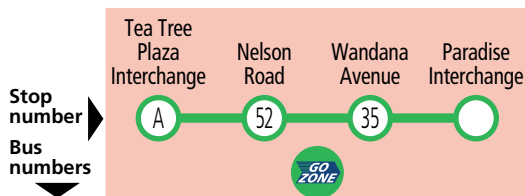

Explanations

546x buses operate express (no pick up or set down) between Tea Tree Plaza Interchange and the city.

Adelaide O-Bahn

Catch fast and frequent services to and from the city at any O-Bahn Interchange.

Services may operate to a different timetable during the December to January school holidays. Visit the Adelaide Metro website during this period for full details.

506 Tea Tree Plaza to Paradise

Saturday only