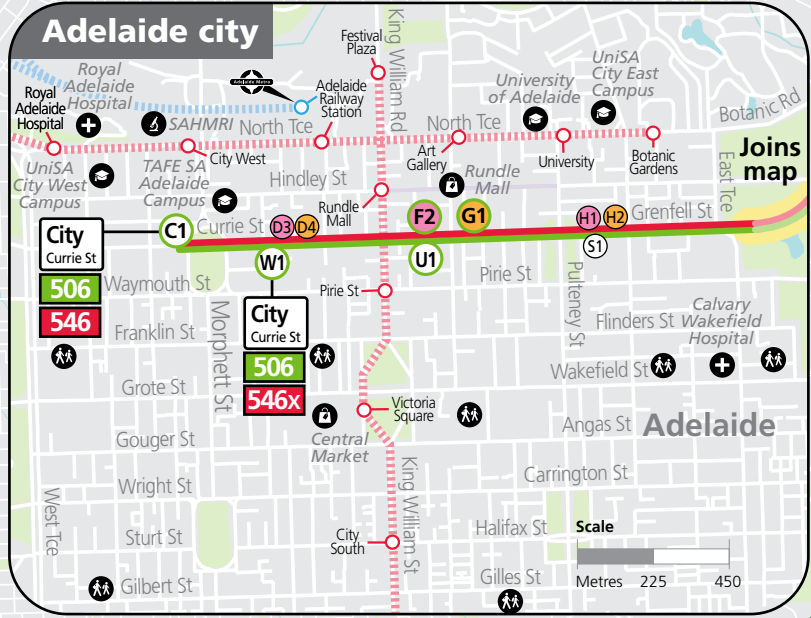

506, 546 Tea Tree Plaza & Para Hills to Paradise & city

Legend

- Route 506
- Route 546
- Bus stop
- Bus stop on this side only
- Bus stop relating to timetable
- Convenient transfer point
- Park 'n' Ride
- Train line & station
- Tram line & stop
- Hospital
- School
- Shopping Centre
- Educational Institution
- Medical research precinct
- Adelaide Metro InfoCentre

City bus stop legend

- Bus stop is operational between 2:30pm & 6:30pm Monday to Friday only.
- Bus stop is operational at all times except 2:30pm to 6:30pm Monday to Friday.
- Bus stop is operational at all times.

GO ZONE Para Hills

Mega GO ZONE 7 DAYS Adelaide O-Bahn
Fast and frequent services