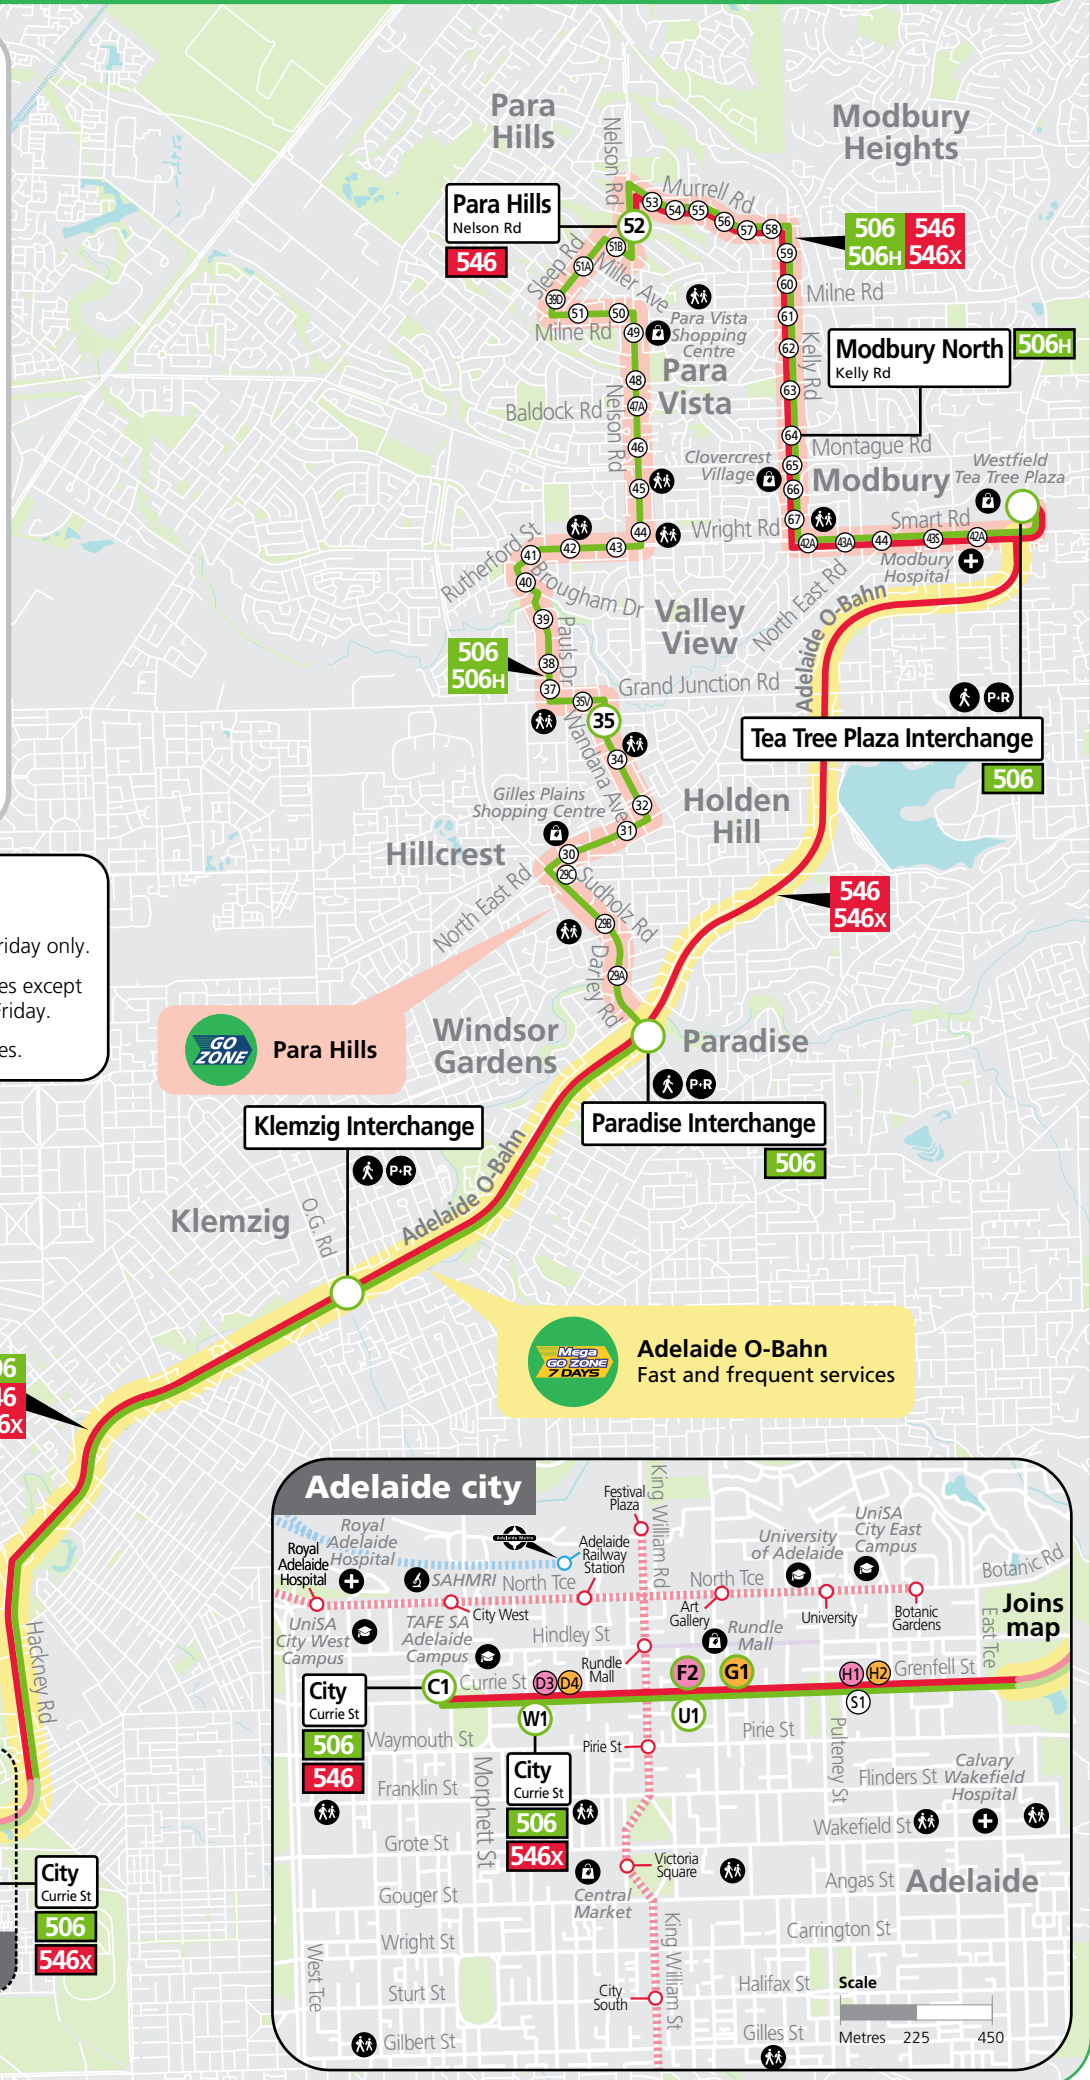

506, 546 Tea Tree Plaza & Para Hills to Paradise & city

Legend

- Route 506
- Route 546
- Bus stop
- Bus stop on this side only
- Bus stop relating to timetable
- Convenient transfer point
- Park 'n' Ride
- Train line & station
- Tram line & stop
- Hospital
- School
- Shopping Centre
- Educational Institution
- Medical research precinct
- Adelaide Metro InfoCentre

City bus stop legend

- Bus stop is operational between 2:30pm & 6:30pm Monday to Friday only.
- Bus stop is operational at all times except 2:30pm to 6:30pm Monday to Friday.
- Bus stop is operational at all times.

GO ZONE Para Hills

Mega GO ZONE 7 DAYS Adelaide O-Bahn
Fast and frequent services