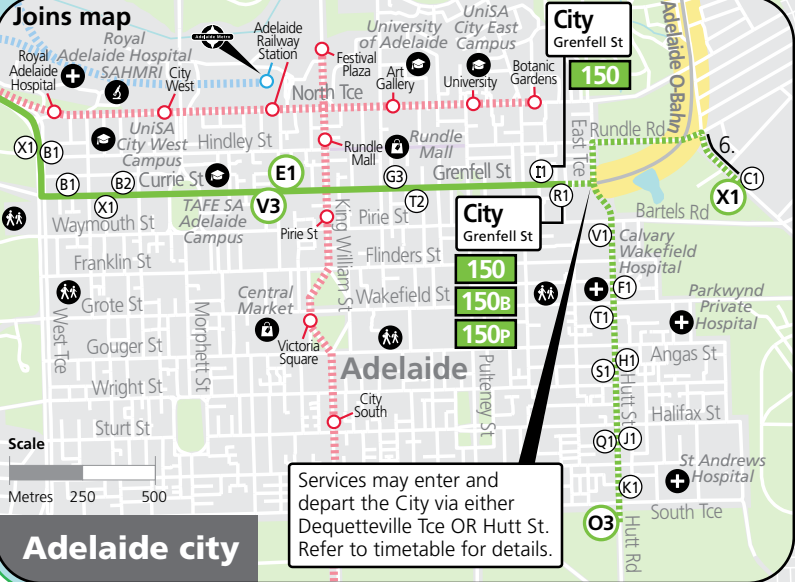

Street Legend

1. Veitch Rd
2. Kolapore Ave
3. Nelson St
4. Commercial Rd
5. Carlisle St
6. Dequetteville Tce

150 City to Port Adelaide, Largs Bay & Osborne

		Monday to Friday						
AM	150	-	R5:51	5:55	6:11	6:21	6:30	B6:37
	150	6:07	-	6:15	6:32	6:42	6:51	B6:58
	150	6:36	-	6:44	7:01	7:11	7:20	B7:28
	150	7:07	-	7:16	7:37	7:49	7:58	8:05
	150	7:38	-	7:48	8:11	8:23	8:33	8:41
	150	7:56	-	8:07	8:29	8:41	8:51	8:59
	150	8:32	-	8:44	9:06	9:19	9:29	9:37
	150	9:12	-	9:24	9:44	9:57	10:07	10:15
	150	-	9:56	10:04	10:24	10:37	10:47	10:55
	150	-	10:56	11:04	11:24	11:37	11:47	11:55
PM	150	-	11:56	12:04	12:24	12:37	12:47	12:55
	150	-	12:56	1:04	1:24	1:37	1:47	1:55
	150	-	1:56	2:04	2:24	2:37	2:47	2:55
	150	-	2:57	3:05	3:29	3:42	3:54	4:03
	150B	-	3:27	3:35	3:59	4:12	4:24	-
	150	-	R3:49	3:55	4:19	4:32	4:43	4:52
	150	-	R4:09	4:15	4:39	4:52	5:03	5:12
	150B	-	4:32	4:40	5:04	5:17	5:28	-
	150	-	R4:44	4:50	5:14	5:27	5:38	5:47
	150B	-	5:02	5:10	5:34	5:47	5:58	-
	150	5:05	-	5:17	5:42	5:55	6:06	6:15
	150B	-	5:30	5:38	6:00	6:12	6:23	-
	150	-	R5:47	5:53	6:15	6:27	6:37	6:45
	150B	6:08	-	6:17	6:35	6:45	6:55	-
	150B	6:32	-	6:41	6:58	7:08	7:18	-
	150B	7:05	-	7:13	7:30	7:40	7:50	-
	150B	7:58	-	8:06	8:23	8:33	8:43	-
	150B	8:58	-	9:06	9:23	9:33	9:43	-
	150P	9:58	-	10:06	10:23	10:33	-	-
	150P	10:58	-	11:06	11:23	11:33	-	-

Legend

- B** – Bus terminates at stop 61 Veitch Road (ASC) at the time shown.
- R** – Bus commences from stop R1 Grenfell Street, city at the time shown.

Services may operate to a different timetable during the December to January school holidays. Visit the Adelaide Metro website during this period for full details.

Legend

R – Bus commences from stop R1 Grenfell Street, city at the time shown.