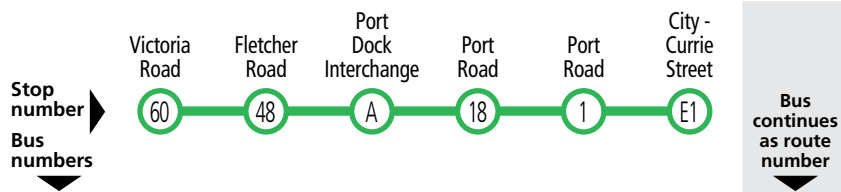

150 Osborne, Largs Bay & Port Adelaide to city

Monday to Friday									
AM	150	5:33	5:40	5:49	6:01	6:11	6:17	147	
	150	6:00	6:07	6:16	6:29	6:40	6:46	147	
	150	6:27	6:34	6:44	6:58	7:09	7:16	147	
	150	-	7:00	7:10	7:25	7:39	7:47	140	
	150	7:02	7:09	7:19	7:34	*7:48	7:55	-	
	150	7:42	7:49	7:59	8:15	8:32	8:41	147	
	150	8:08	8:16	8:27	8:44	*9:03	9:11	-	
	150	-	8:36	8:48	9:04	9:17	9:24	144	
	150	9:04	9:12	9:25	9:40	*9:52	9:59	-	
	150	9:24	9:31	9:43	10:00	10:13	10:20	144	
	150	9:54	10:01	10:13	10:30	10:43	10:50	144	
	150	10:24	10:31	10:43	11:00	11:13	11:20	144	
	150	11:09	11:16	11:28	11:45	11:58	12:05	147	
	PM	150	12:09	12:16	12:28	12:45	12:58	1:05	147
150		1:09	1:16	1:28	1:45	1:58	2:05	147	
150		2:04	2:11	2:23	2:40	2:53	3:00	147	
150		3:03	3:10	3:22	3:39	3:52	3:59	147	
150		A3:44	3:53	4:05	4:21	4:34	4:42	144G	
150		A4:18	4:27	4:39	4:53	5:06	5:15	147	
150		A4:36	4:45	4:57	5:11	5:24	5:33	147	
150		-	-	5:19	5:33	5:45	5:54	144G	
150		5:16	5:22	5:33	5:47	5:59	6:06	147	
150		6:03	6:09	6:20	6:33	6:44	6:50	144	
150		6:21	6:27	6:38	6:51	7:02	7:08	147	
150		-	-	7:43	7:54	8:04	8:10	147	
150		-	-	8:43	8:54	9:04	9:10	147	
150		-	-	9:43	9:54	10:04	10:10	147	
150	-	-	10:43	10:54	11:04	11:10	147		

Legend

- **A** – Bus departs from Stop 61 Veitch Road (ASC) at the time shown.
- ***** – Times are approximate only. Bus does not have to wait until this time to depart stop.

Buses continue to...

- **140, 144** Glen Osmond
- **144G** Toorak Gardens
- **147** Beaumont

Services may operate to a different timetable during the December to January school holidays. Visit the Adelaide Metro website during this period for full details.