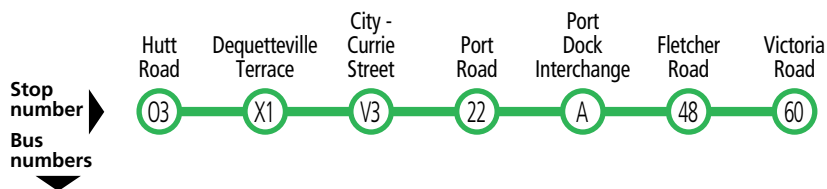

150 City to Port Adelaide, Largs Bay & Osborne

		Monday to Friday						
AM	150	-	R5:51	5:55	6:11	6:21	6:30	B6:37
	150	6:07	-	6:15	6:32	6:42	6:51	B6:58
	150	6:36	-	6:44	7:01	7:11	7:20	B7:28
	150	7:07	-	7:16	7:37	7:49	7:58	8:05
	150	7:38	-	7:48	8:11	8:23	8:33	8:41
	150	7:56	-	8:07	8:29	8:41	8:51	8:59
	150	8:32	-	8:44	9:06	9:19	9:29	9:37
	150	9:12	-	9:24	9:44	9:57	10:07	10:15
	150	-	9:56	10:04	10:24	10:37	10:47	10:55
	150	-	10:56	11:04	11:24	11:37	11:47	11:55
PM	150	-	11:56	12:04	12:24	12:37	12:47	12:55
	150	-	12:56	1:04	1:24	1:37	1:47	1:55
	150	-	1:56	2:04	2:24	2:37	2:47	2:55
	150	-	2:57	3:05	3:29	3:42	3:54	4:03
	150B	-	3:27	3:35	3:59	4:12	4:24	-
	150	-	R3:49	3:55	4:19	4:32	4:43	4:52
	150	-	R4:09	4:15	4:39	4:52	5:03	5:12
	150B	-	4:32	4:40	5:04	5:17	5:28	-
	150	-	R4:44	4:50	5:14	5:27	5:38	5:47
	150B	-	5:02	5:10	5:34	5:47	5:58	-
	150	5:05	-	5:17	5:42	5:55	6:06	6:15
	150B	-	5:30	5:38	6:00	6:12	6:23	-
	150	-	R5:47	5:53	6:15	6:27	6:37	6:45
	150B	6:08	-	6:17	6:35	6:45	6:55	-
	150B	6:32	-	6:41	6:58	7:08	7:18	-
	150B	7:05	-	7:13	7:30	7:40	7:50	-
	150B	7:58	-	8:06	8:23	8:33	8:43	-
	150B	8:58	-	9:06	9:23	9:33	9:43	-
	150P	9:58	-	10:06	10:23	10:33	-	-
	150P	10:58	-	11:06	11:23	11:33	-	-

Legend

- **B** – Bus terminates at stop 61 Veitch Road (ASC) at the time shown.
- **R** – Bus commences from stop R1 Grenfell Street, city at the time shown.

Services may operate to a different timetable during the December to January school holidays. Visit the Adelaide Metro website during this period for full details.