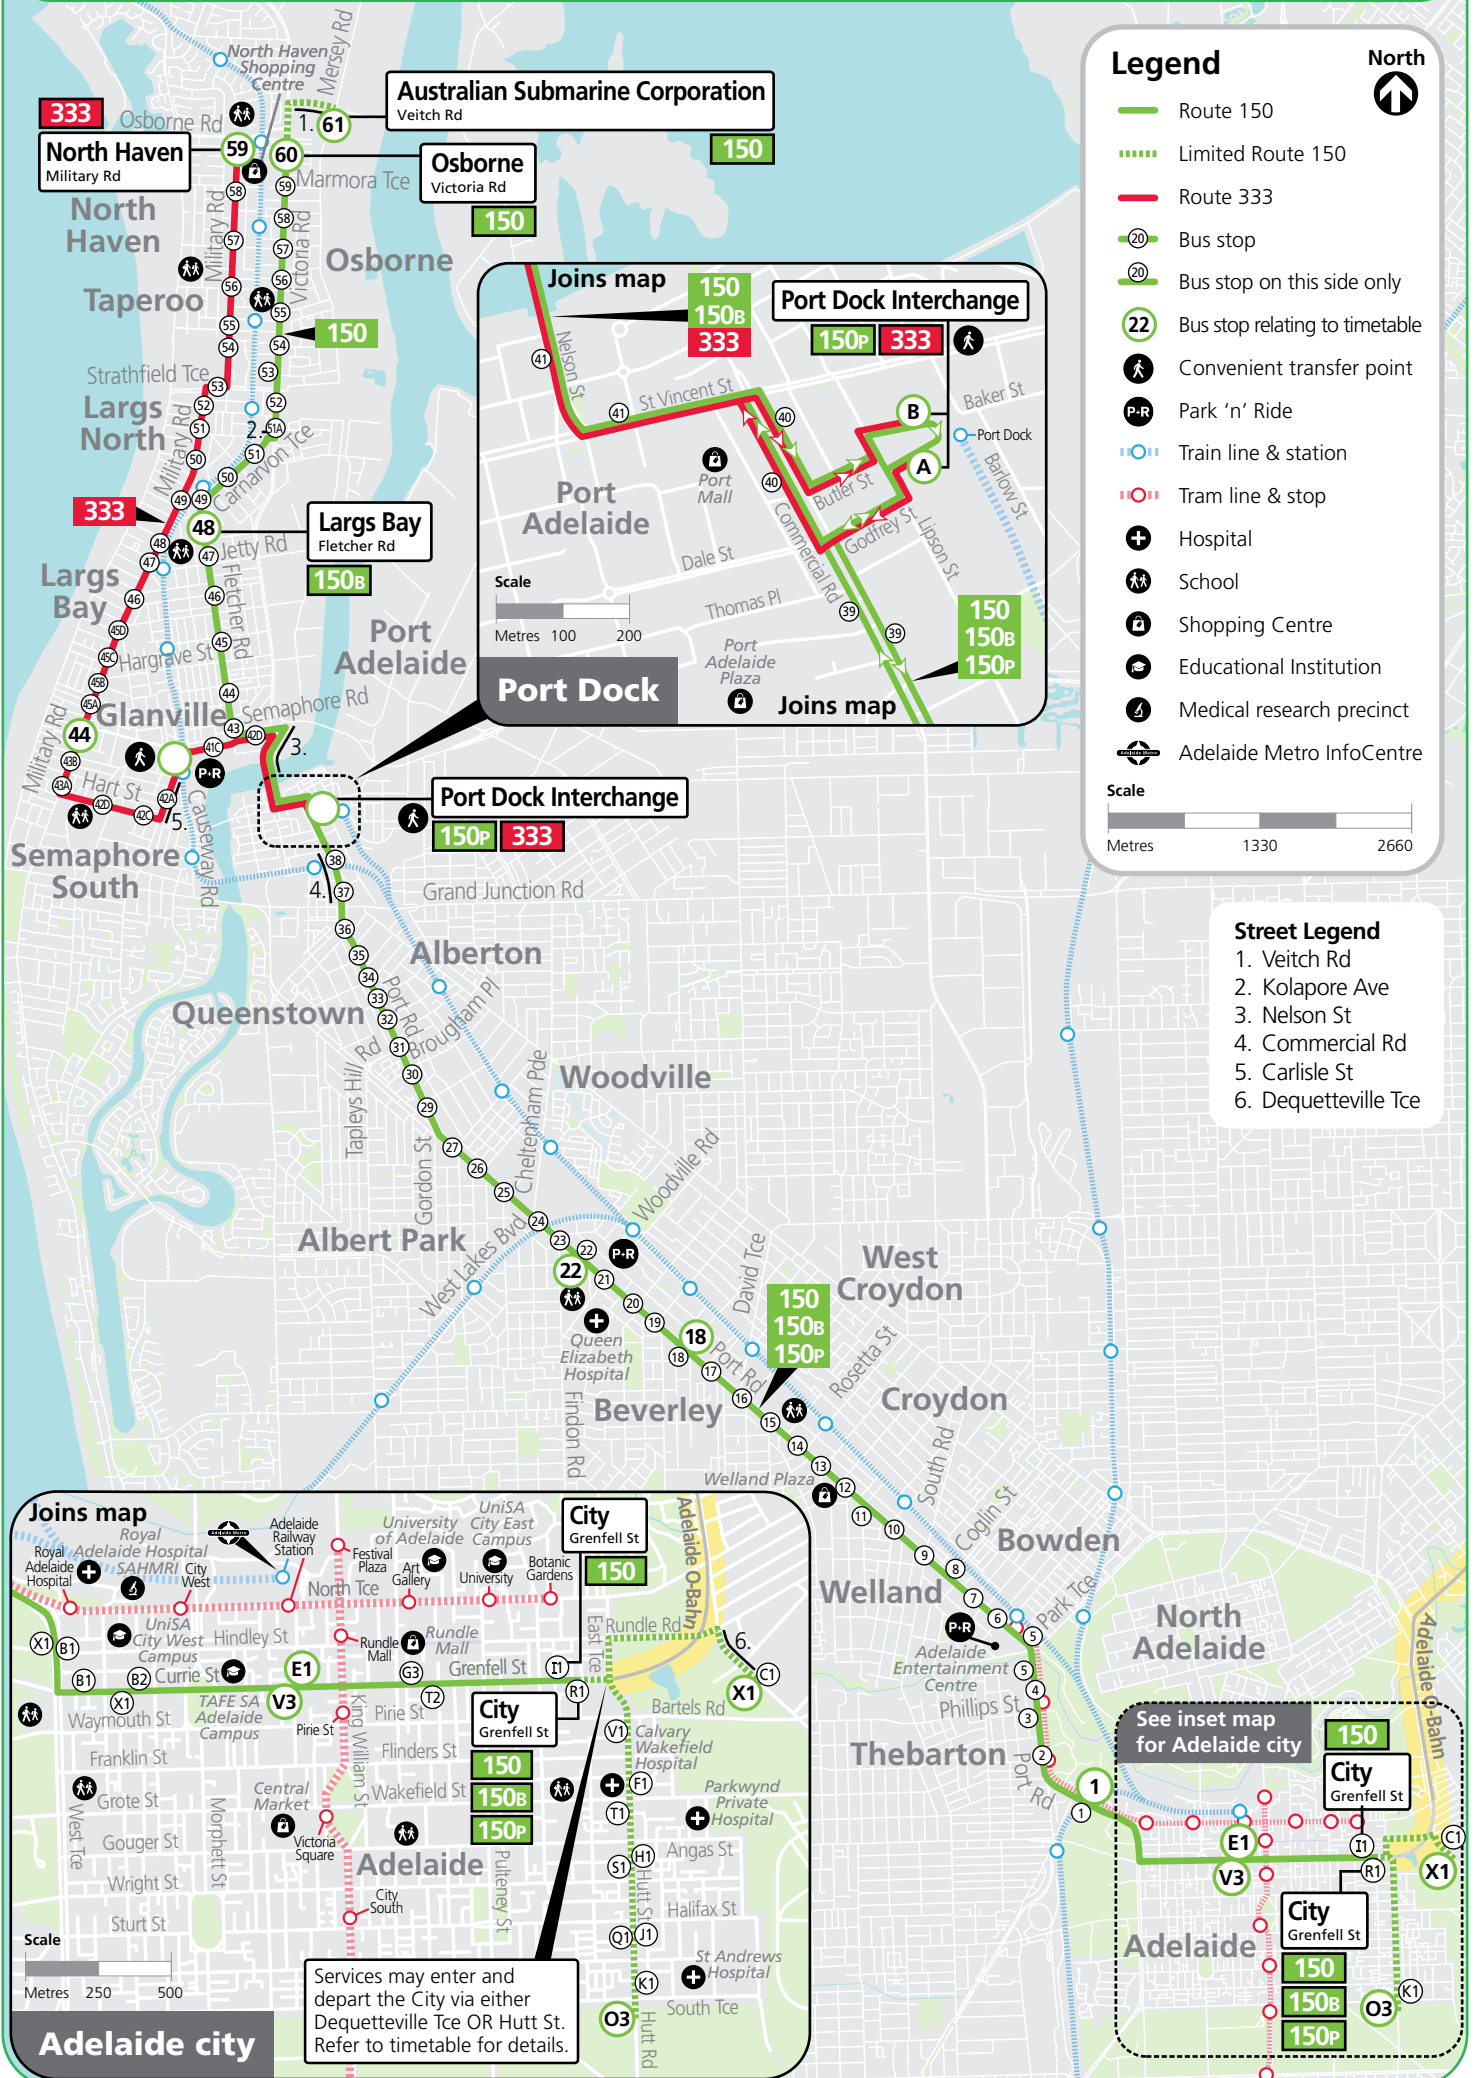

150, 333 Osborne, North Haven & Largs Bay to Port Adelaide & city

Legend

1. Route 150
   - Limited Route 150
   - Route 333
   - Bus stop
   - Bus stop on this side only
   - Bus stop relating to timetable
   - Convenient transfer point
   - Park 'n' Ride
   - Train line & station
   - Tram line & stop
   - Hospital
   - School
   - Shopping Centre
   - Educational Institution
   - Medical research precinct
   - Adelaide Metro InfoCentre
2. Scale
   Metres 1330 2660