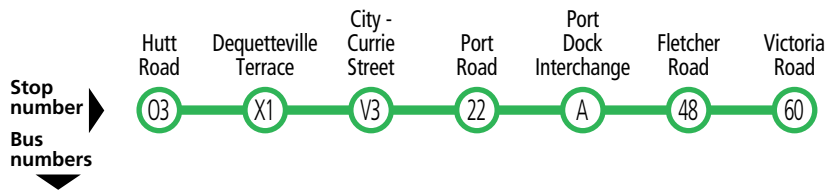

Legend

- B** – Bus terminates at stop 61 Veitch Road (ASC) at the time shown.
- R** – Bus commences from stop R1 Grenfell Street, city at the time shown.

Services may operate to a different timetable during the December to January school holidays. Visit the Adelaide Metro website during this period for full details.

333 Port Adelaide to North Haven

Monday to Friday					
AM	333	8:34	8:41	8:46	8:58
PM	333	2:35	2:42	2:47	2:59
	333	3:13	3:20	3:26	3:39

Services may operate to a different timetable during the December to January school holidays. Visit the Adelaide Metro website during this period for full details.

150 City to Port Adelaide, Largs Bay & Osborne

Saturday only								
AM	150	7:21	-	7:30	7:46	7:56	8:05	8:11
Saturday, Sunday & public holidays								
AM	150	8:16	-	8:25	8:44	8:57	9:07	9:15
	150	9:16	-	9:25	9:44	9:57	10:07	10:15
	150	10:15	-	10:25	10:45	10:58	11:08	11:16
	150	11:15	-	11:25	11:45	11:58	12:08	12:16
PM	150	12:15	-	12:25	12:45	12:58	1:08	1:16
	150	1:15	-	1:25	1:45	1:58	2:08	2:16
	150	2:15	-	2:25	2:45	2:58	3:08	3:16
	150	3:15	-	3:25	3:45	3:58	4:08	4:16
	150	4:15	-	4:25	4:45	4:58	5:08	5:16
	150	-	R5:04	5:10	5:30	5:43	5:53	6:01
	150	-	5:45	5:53	6:12	6:23	6:33	6:40
	150B	-	6:45	6:53	7:10	7:20	7:30	-
	150B	-	7:33	7:41	7:58	8:08	8:18	-
	150B	-	8:33	8:41	8:58	9:08	9:18	-
	150B	-	9:33	9:41	9:58	10:08	10:18	-
	150P	-	10:32	10:40	10:55	11:05	-	-

Legend

R – Bus commences from stop R1 Grenfell Street, city at the time shown.