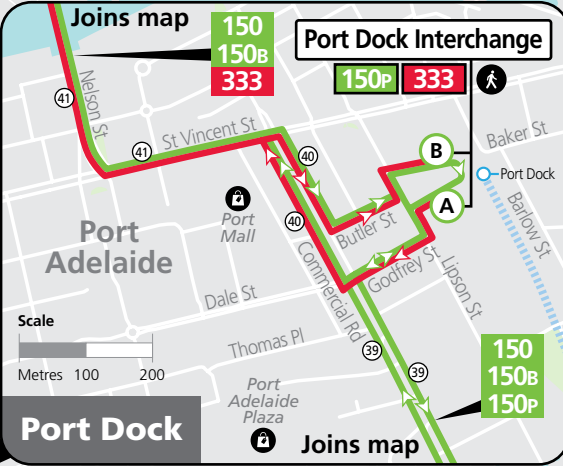

150 Osborne, Largs Bay & Port Adelaide to city via Victoria Road, Fletcher Road, & Port Road. Service operates 7 days.
150B - terminates at stop 48 Fletcher Road, Largs Bay.
150P - terminates at Port Dock Interchange.

Street Legend

1. Veitch Rd
2. Kolapore Ave
3. Nelson St
4. Commercial Rd
5. Carlisle St
6. Dequetteville Tce

150 City to Port Adelaide, Largs Bay & Osborne

		Monday to Friday						
AM	150	-	R5:51	5:55	6:11	6:21	6:30	B6:37
	150	6:07	-	6:15	6:32	6:42	6:51	B6:58
	150	6:36	-	6:44	7:01	7:11	7:20	B7:28
	150	7:07	-	7:16	7:37	7:49	7:58	8:05
	150	7:38	-	7:48	8:11	8:23	8:33	8:41
	150	7:56	-	8:07	8:29	8:41	8:51	8:59
	150	8:32	-	8:44	9:06	9:19	9:29	9:37
	150	9:12	-	9:24	9:44	9:57	10:07	10:15
	150	-	9:56	10:04	10:24	10:37	10:47	10:55
	150	-	10:56	11:04	11:24	11:37	11:47	11:55
PM	150	-	11:56	12:04	12:24	12:37	12:47	12:55
	150	-	12:56	1:04	1:24	1:37	1:47	1:55
	150	-	1:56	2:04	2:24	2:37	2:47	2:55
	150	-	2:57	3:05	3:29	3:42	3:54	4:03
	150B	-	3:27	3:35	3:59	4:12	4:24	-
	150	-	R3:49	3:55	4:19	4:32	4:43	4:52
	150	-	R4:09	4:15	4:39	4:52	5:03	5:12
	150B	-	4:32	4:40	5:04	5:17	5:28	-
	150	-	R4:44	4:50	5:14	5:27	5:38	5:47
	150B	-	5:02	5:10	5:34	5:47	5:58	-
	150	5:05	-	5:17	5:42	5:55	6:06	6:15
	150B	-	5:30	5:38	6:00	6:12	6:23	-
	150	-	R5:47	5:53	6:15	6:27	6:37	6:45
	150B	6:08	-	6:17	6:35	6:45	6:55	-
	150B	6:32	-	6:41	6:58	7:08	7:18	-
	150B	7:05	-	7:13	7:30	7:40	7:50	-
	150B	7:58	-	8:06	8:23	8:33	8:43	-
	150B	8:58	-	9:06	9:23	9:33	9:43	-
	150P	9:58	-	10:06	10:23	10:33	-	-
	150P	10:58	-	11:06	11:23	11:33	-	-

Legend

R – Bus commences from stop R1 Grenfell Street, city at the time shown.