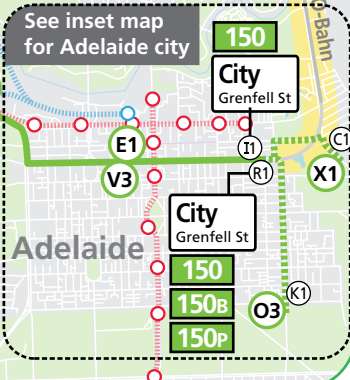

Bus continues to...

147 Beaumont

150, 333 Osborne, North Haven & Largs Bay to Port Adelaide & city

Legend

- Route 150
 - Limited Route 150
 - Route 333
 - Bus stop
 - Bus stop on this side only
 - Bus stop relating to timetable
 - Convenient transfer point
 - Park 'n' Ride
 - Train line & station
 - Tram line & stop
 - Hospital
 - School
 - Shopping Centre
 - Educational Institution
 - Medical research precinct
 - Adelaide Metro InfoCentre
- Scale
Metres 1330 2660

Street Legend

1. Veitch Rd
2. Kolapore Ave
3. Nelson St
4. Commercial Rd
5. Carlisle St
6. Dequetteville Tce

150 City to Port Adelaide, Largs Bay & Osborne

		Monday to Friday						
AM	150	-	R5:51	5:55	6:11	6:21	6:30	B6:37
	150	6:07	-	6:15	6:32	6:42	6:51	B6:58
	150	6:36	-	6:44	7:01	7:11	7:20	B7:28
	150	7:07	-	7:16	7:37	7:49	7:58	8:05
	150	7:38	-	7:48	8:11	8:23	8:33	8:41
	150	7:56	-	8:07	8:29	8:41	8:51	8:59
	150	8:32	-	8:44	9:06	9:19	9:29	9:37
	150	9:12	-	9:24	9:44	9:57	10:07	10:15
	150	-	9:56	10:04	10:24	10:37	10:47	10:55
	150	-	10:56	11:04	11:24	11:37	11:47	11:55
PM	150	-	11:56	12:04	12:24	12:37	12:47	12:55
	150	-	12:56	1:04	1:24	1:37	1:47	1:55
	150	-	1:56	2:04	2:24	2:37	2:47	2:55
	150	-	2:57	3:05	3:29	3:42	3:54	4:03
	150B	-	3:27	3:35	3:59	4:12	4:24	-
	150	-	R3:49	3:55	4:19	4:32	4:43	4:52
	150	-	R4:09	4:15	4:39	4:52	5:03	5:12
	150B	-	4:32	4:40	5:04	5:17	5:28	-
	150	-	R4:44	4:50	5:14	5:27	5:38	5:47
	150B	-	5:02	5:10	5:34	5:47	5:58	-
	150	5:05	-	5:17	5:42	5:55	6:06	6:15
	150B	-	5:30	5:38	6:00	6:12	6:23	-
	150	-	R5:47	5:53	6:15	6:27	6:37	6:45
	150B	6:08	-	6:17	6:35	6:45	6:55	-
	150B	6:32	-	6:41	6:58	7:08	7:18	-
	150B	7:05	-	7:13	7:30	7:40	7:50	-
	150B	7:58	-	8:06	8:23	8:33	8:43	-
	150B	8:58	-	9:06	9:23	9:33	9:43	-
	150P	9:58	-	10:06	10:23	10:33	-	-
	150P	10:58	-	11:06	11:23	11:33	-	-

Legend

R – Bus commences from stop R1 Grenfell Street, city at the time shown.