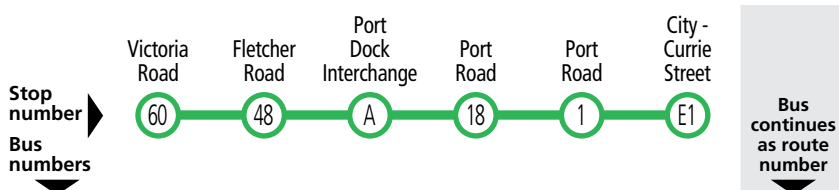

150 Osborne & Port Adelaide to city

Saturday only

AM	150	-	-	6:51	7:03	7:13	7:19	147

Saturday, Sunday & public holidays

AM	150	7:28	7:35	7:46	8:02	8:13	8:19	147
	150	8:21	8:28	8:40	8:56	9:08	9:15	147
	150	9:21	9:28	9:40	9:56	10:08	10:15	147
	150	10:21	10:28	10:40	10:56	11:08	11:15	147
PM	150	11:21	11:28	11:40	11:56	12:08	12:15	147
	150	12:21	12:28	12:40	12:56	1:08	1:15	147
	150	1:21	1:28	1:40	1:56	2:08	2:15	147
	150	2:21	2:28	2:40	2:56	3:08	3:15	147
	150	3:21	3:28	3:40	3:56	4:08	4:15	147
	150	4:21	4:28	4:40	4:56	5:08	5:15	147
	150	5:23	5:30	5:41	5:56	6:08	6:15	147
	150	6:23	6:30	6:41	6:55	7:06	7:12	147
	150	-	-	7:43	7:54	8:04	8:10	147
	150	-	-	8:43	8:54	9:04	9:10	147
	150	-	-	9:43	9:54	10:04	10:10	147
	150	-	-	10:43	10:54	11:04	11:10	147

Bus continues to...

147 Beaumont