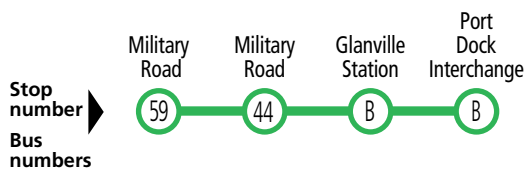

333 North Haven to Port Adelaide

Monday to Friday

AM	333	8:22	8:35	8:40	8:51
	333	9:01	9:12	9:17	9:28
PM	333	2:59	3:09	3:14	3:25

Services may operate to a different timetable during the December to January school holidays. Visit the Adelaide Metro website during this period for full details.