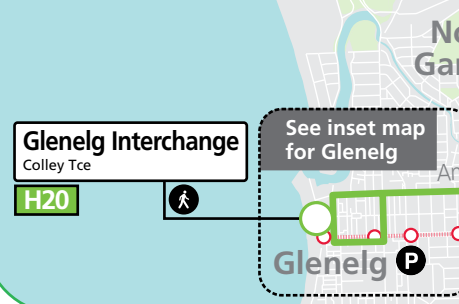

H20 **Glenelg Interchange to Paradise Interchange** via Marion Road, Henley Beach Road, city, The Parade & St Bernards Road. Service operates 7 days.
H20c - terminates in the city. Service operates Monday–Friday.
H20r - Paradise Interchange to stop 8F Marion Road, Richmond. Service operates Monday–Friday.

	H20	7:52	8:01	8:11	8:22	8:35	8:44	*8:53	8:58
AM	H20	8:47	8:58	9:10	9:22	9:36	9:45	*9:55	10:01
	H20	9:51	10:02	10:14	10:28	10:43	10:52	*11:02	11:08
	H20	10:51	11:02	11:14	11:28	11:43	11:52	*12:02	12:08
	H20	11:51	12:02	12:14	12:28	12:43	12:52	*1:02	1:08
PM	H20	12:51	1:02	1:14	1:28	1:43	1:52	*2:02	2:08
	H20	1:51	2:02	2:14	2:28	2:43	2:52	*3:02	3:08
	H20	2:51	3:02	3:14	3:28	3:43	3:52	*4:02	4:08
	H20	3:51	4:02	4:14	4:28	4:43	4:52	*5:02	5:08
	H20	4:51	5:02	5:14	5:28	5:42	5:51	*6:01	6:07
	H20	5:48	5:59	6:10	6:23	6:36	6:44	*6:53	6:58
	H20	6:53	7:03	7:12	7:23	7:35	7:43	*7:52	7:57
	H20	7:54	8:03	8:12	8:23	8:35	8:43	*8:52	8:57
	H20	8:54	9:03	9:12	9:23	9:35	9:43	*9:52	9:57
	H20	9:54	10:03	10:12	10:23	10:35	10:43	*10:52	10:57

Legend

K – Bus departs from stop 14A Stonehouse Avenue, Camden Park at the time shown.

* – Times are approximate only. Bus does not have to wait until this time to depart stop.

H20, H21, 580 Glenelg, Camden Park & Keswick to city & Paradise

- Street Legend**
1. Rundle Rd
 2. Rundle St
 3. The Parade West
 4. Flinders St
 5. Clairville Rd
 6. Reserve Rd
 7. Cresdee Rd

Paradise Interchange

- H20
- H21
- 580

GO ZONE Torrensville

GO ZONE Rosslyn Park