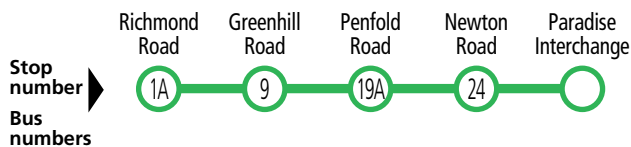

580 Keswick to Paradise

Monday to Friday

AM	580	S7:03	S7:14	S7:24	*S7:34	S7:39
PM	580	S3:30	S3:46	S3:58	*S4:08	S4:14
	580	5:15	5:35	5:47	*5:56	6:01

Services may operate to a different timetable during the December to January school holidays. Visit the Adelaide Metro website during this period for full details.

Legend

- S – School days only.
- – Times are approximate only. Bus does not have to wait until this time to depart stop.