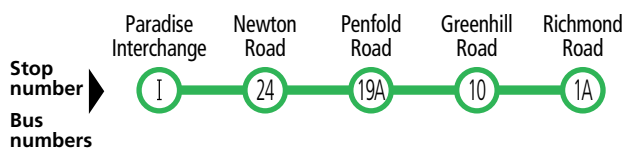

580 Paradise & Newton to Keswick

Monday to Friday

AM	580	7:50	7:56	8:09	8:24	8:50
PM	580	-	S3:29	S3:40	S3:50	S4:10

Legend

- S – School days only.

Services may operate to a different timetable during the December to January school holidays. Visit the Adelaide Metro website during this period for full details.