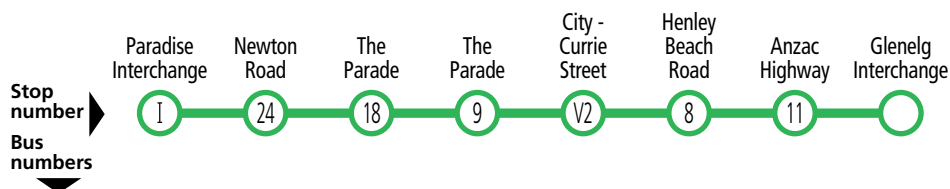

Legend

S – School days only.

Services may operate to a different timetable during the December to January school holidays. Visit the Adelaide Metro website during this period for full details.

H20 Paradise to Glenelg via city