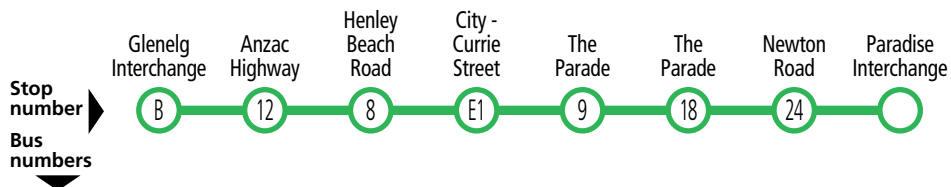

H20 Glenelg & Camden Park to Paradise via city

Saturday only

	H20	K7:01	7:04	7:14	7:23	7:34	7:43	*7:52	7:57

Saturday, Sunday & public holidays

	H20	7:52	8:01	8:11	8:22	8:35	8:44	*8:53	8:58
AM	H20	8:47	8:58	9:10	9:22	9:36	9:45	*9:55	10:01
	H20	9:51	10:02	10:14	10:28	10:43	10:52	*11:02	11:08
	H20	10:51	11:02	11:14	11:28	11:43	11:52	*12:02	12:08
	H20	11:51	12:02	12:14	12:28	12:43	12:52	*1:02	1:08
PM	H20	12:51	1:02	1:14	1:28	1:43	1:52	*2:02	2:08
	H20	1:51	2:02	2:14	2:28	2:43	2:52	*3:02	3:08
	H20	2:51	3:02	3:14	3:28	3:43	3:52	*4:02	4:08
	H20	3:51	4:02	4:14	4:28	4:43	4:52	*5:02	5:08
	H20	4:51	5:02	5:14	5:28	5:42	5:51	*6:01	6:07
	H20	5:48	5:59	6:10	6:23	6:36	6:44	*6:53	6:58
	H20	6:53	7:03	7:12	7:23	7:35	7:43	*7:52	7:57
	H20	7:54	8:03	8:12	8:23	8:35	8:43	*8:52	8:57
	H20	8:54	9:03	9:12	9:23	9:35	9:43	*9:52	9:57
	H20	9:54	10:03	10:12	10:23	10:35	10:43	*10:52	10:57

Legend

K – Bus departs from stop 14A Stonehouse Avenue, Camden Park at the time shown.

* – Times are approximate only. Bus does not have to wait until this time to depart stop.