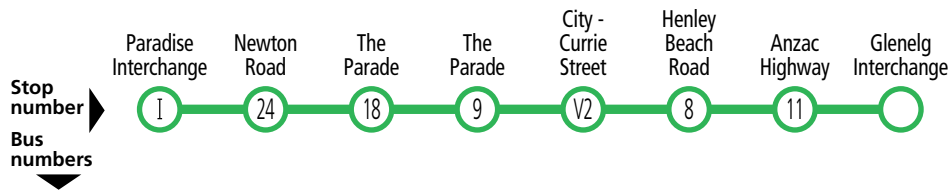

H20 Paradise & Newton to Richmond & Glenelg via city

Monday to Friday

AM	H20		5:50	5:58	6:05	6:16	*6:24	6:34	6:47
	H20	-	6:29	6:38	6:46	6:58	*7:07	7:17	7:31
	H20	6:43	6:48	6:58	7:06	7:19	*7:28	7:38	7:52
	H20	6:59	7:04	7:15	7:25	7:41	*7:51	8:01	8:16
	H20	7:23	7:28	7:40	7:51	8:07	*8:18	8:28	8:43
	H20c	7:31	7:37	7:50	8:05	8:23	-	-	-
	H20	7:40	7:46	8:00	8:17	8:35	*8:47	8:58	9:13
	H20c	S7:46	S7:53	S8:10	S8:28	S8:46	-	-	-
	H20c	7:56	8:03	8:20	8:38	8:56	-	-	-
	H20	8:07	8:14	8:30	8:47	9:04	*9:15	9:26	9:41
	H20c	8:27	8:34	8:50	9:03	9:20	-	-	-
	H20	8:58	9:04	9:18	9:29	9:45	*9:56	10:07	10:23
	H20	9:28	9:34	9:47	9:58	10:13	*10:24	10:35	10:51
	H20	9:58	10:04	10:17	10:28	10:43	*10:54	11:05	11:21
	H20	10:28	10:34	10:47	10:58	11:13	*11:24	11:35	11:51
	H20	10:58	11:04	11:17	11:28	11:43	*11:54	12:05	12:21
	H20	11:30	11:36	11:48	11:58	12:13	*12:24	12:35	12:51
PM	H20	12:00	12:06	12:18	12:28	12:43	*12:54	1:05	1:21
	H20	12:30	12:36	12:48	12:58	1:13	*1:24	1:35	1:51
	H20	1:00	1:06	1:18	1:28	1:43	*1:54	2:05	2:21
	H20	1:30	1:36	1:48	1:58	2:13	*2:24	2:35	2:51
	H20	2:00	2:06	2:18	2:28	2:44	*2:56	3:08	3:26
	H20	2:30	2:36	2:48	2:59	3:15	*3:29	3:45	4:03
	H20	2:53	2:59	3:12	3:24	3:40	*3:54	4:10	4:33
	H20R	S3:06	S3:12	S3:29	S3:46	S4:02	*GS4:16	-	-
	H20R	H3:15	H3:21	H3:34	H3:46	H4:02	*GH4:16	-	-
	H20	3:28	3:35	3:47	3:59	4:15	*4:28	4:44	5:06
	H20R	3:50	3:56	4:08	4:18	4:34	*G4:47	-	-
	H20	3:59	4:05	4:17	4:27	4:43	*4:56	5:12	5:34
	H20	4:16	4:22	4:34	4:44	5:00	*5:13	5:29	5:49
	H20	4:35	4:41	4:53	5:03	5:20	*5:33	5:49	6:09
	H20	4:53	4:59	5:11	5:21	5:38	*5:51	6:06	6:24
	H20	5:13	5:19	5:31	5:41	5:57	*6:08	6:21	6:38
	H20	5:34	5:40	5:51	6:01	6:17	*6:28	6:40	6:56
	H20	6:13	6:19	6:28	6:36	6:50	*7:00	7:10	7:23
	H20	7:05	7:10	7:19	7:27	7:40	*7:50	8:00	8:13
	H20	8:05	8:10	8:19	8:27	8:40	*8:50	9:00	9:13
	H20	9:05	9:10	9:19	9:27	9:40	*9:50	10:00	10:13

Legend

- G – Bus continues to stop 8F Marion Road, Richmond.
- H – School holidays only.
- S – School days only.
- – Times are approximate only. Bus does not have to wait until this time to depart stop.

Services may operate to a different timetable during the December to January school holidays. Visit the Adelaide Metro website during this period for full details.