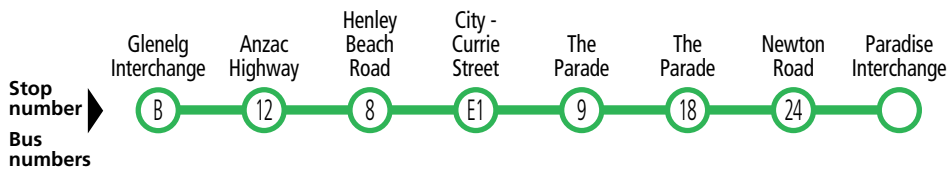

H20 Glenelg & Camden Park to Paradise via city

Monday to Friday

AM	H20c	K5:26	5:29	5:38	5:48	-	-	-	-
	H20	K6:05	6:08	6:18	6:30	6:42	6:50	*6:59	7:04
	H20	K6:40	6:43	6:53	7:05	7:17	7:25	*7:35	7:41
	H20	K6:58	7:01	7:12	7:24	7:36	7:44	*7:55	8:01
	H20	7:00	7:11	7:25	7:39	7:53	8:03	*8:16	8:23
	H20	K7:21	7:25	7:40	7:56	8:14	8:26	*8:41	8:48
	H20	7:27	7:38	7:53	8:11	8:27	8:38	*8:53	9:00
	H20	K7:44	7:48	8:05	8:23	8:39	8:49	*9:04	9:11
	H20	7:50	8:02	8:19	8:37	8:53	9:02	*9:13	9:20
	H20	8:31	8:43	8:59	9:14	9:29	9:38	*9:49	9:55
	H20	8:59	9:10	9:23	9:37	9:52	10:01	*10:12	10:18
	H20	9:29	9:40	9:53	10:07	10:22	10:31	*10:42	10:48
	H20	9:59	10:10	10:23	10:37	10:52	11:01	*11:12	11:18
	H20	10:29	10:40	10:53	11:07	11:22	11:31	*11:42	11:48
	H20	10:59	11:10	11:23	11:37	11:52	12:01	*12:12	12:18
	H20	11:29	11:40	11:53	12:07	12:22	12:31	*12:42	12:48
	H20	11:59	12:10	12:23	12:37	12:52	1:01	*1:12	1:18
PM	H20	12:29	12:40	12:53	1:07	1:22	1:31	*1:42	1:48
	H20	12:59	1:10	1:23	1:37	1:52	2:01	*2:12	2:18
	H20	1:29	1:40	1:53	2:07	2:22	2:33	*2:45	2:51
	H20	1:58	2:09	2:22	2:37	2:53	3:05	*3:18	3:26
	H20	2:27	2:38	2:52	3:07	3:23	3:41	*3:57	4:05
	H20	2:55	3:06	3:22	3:37	3:53	4:08	*4:21	4:27
	H20	-	3:37	3:53	4:08	4:24	4:36	*4:50	4:56
	H20	3:56	4:07	4:23	4:38	4:55	5:07	*5:21	5:27
	H20	4:31	4:42	4:57	5:12	5:30	5:44	*5:57	6:03
	H20	5:00	5:11	5:26	5:40	5:57	6:07	*6:18	6:24
	H20	5:47	5:58	6:11	6:24	6:39	6:48	*6:58	7:04
	H20	6:14	6:25	6:37	6:49	7:03	7:12	*7:22	7:27
	H20	6:58	7:08	7:17	7:29	7:43	7:52	*8:02	8:07
	H20	7:20	7:29	7:38	7:49	8:01	8:09	*8:18	8:23
	H20	8:20	8:29	8:38	8:49	9:01	9:09	*9:18	9:23
	H20	9:20	9:29	9:38	9:49	10:01	10:09	*10:18	10:23
	H20	10:20	10:29	10:38	10:49	11:01	11:09	*11:18	11:23

Legend

- K – Bus departs from stop 14A Stonehouse Avenue, Camden Park at the time shown.
- – Times are approximate only. Bus does not have to wait until this time to depart stop.

Services may operate to a different timetable during the December to January school holidays. Visit the Adelaide Metro website during this period for full details.