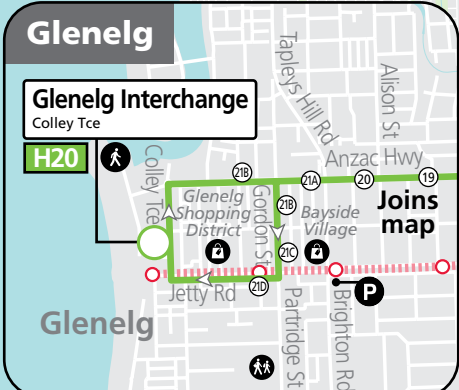

H20 **Glenelg Interchange to Paradise Interchange** via Marion Road, Henley Beach Road, city, The Parade & St Bernards Road. Service operates 7 days.
H20c - terminates in the city. Service operates Monday–Friday.
H20r - Paradise Interchange to stop 8F Marion Road, Richmond. Service operates Monday–Friday.

	H20	7:52	8:01	8:11	8:22	8:35	8:44	*8:53	8:58
AM	H20	8:47	8:58	9:10	9:22	9:36	9:45	*9:55	10:01
	H20	9:51	10:02	10:14	10:28	10:43	10:52	*11:02	11:08
	H20	10:51	11:02	11:14	11:28	11:43	11:52	*12:02	12:08
	H20	11:51	12:02	12:14	12:28	12:43	12:52	*1:02	1:08
PM	H20	12:51	1:02	1:14	1:28	1:43	1:52	*2:02	2:08
	H20	1:51	2:02	2:14	2:28	2:43	2:52	*3:02	3:08
	H20	2:51	3:02	3:14	3:28	3:43	3:52	*4:02	4:08
	H20	3:51	4:02	4:14	4:28	4:43	4:52	*5:02	5:08
	H20	4:51	5:02	5:14	5:28	5:42	5:51	*6:01	6:07
	H20	5:48	5:59	6:10	6:23	6:36	6:44	*6:53	6:58
	H20	6:53	7:03	7:12	7:23	7:35	7:43	*7:52	7:57
	H20	7:54	8:03	8:12	8:23	8:35	8:43	*8:52	8:57
	H20	8:54	9:03	9:12	9:23	9:35	9:43	*9:52	9:57
	H20	9:54	10:03	10:12	10:23	10:35	10:43	*10:52	10:57

Legend

K – Bus departs from stop 14A Stonehouse Avenue, Camden Park at the time shown.

* – Times are approximate only. Bus does not have to wait until this time to depart stop.

H20, H21, 580 Glenelg, Camden Park & Keswick to city & Paradise

- Street Legend**
1. Rundle Rd
 2. Rundle St
 3. The Parade West
 4. Flinders St
 5. Clairville Rd
 6. Reserve Rd
 7. Cresdee Rd

Paradise Interchange

- H20
- H21
- 580

GO ZONE Torrensville

GO ZONE Rosslyn Park