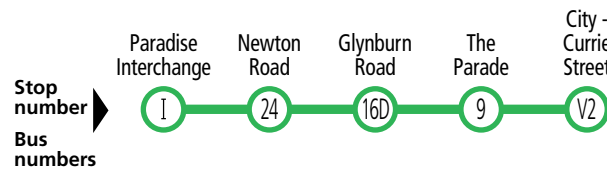

H21 Paradise & Firle to city

Monday to Friday						
AM	H21	7:20	7:26	7:37	7:48	8:05
	H21	-	-	S8:07	S8:25	S8:44
PM	H21	8:53	8:59	9:11	9:23	9:40
	H21	9:23	9:29	9:41	9:53	10:08
	H21	9:53	9:59	10:10	10:21	10:37
	H21	10:23	10:29	10:40	10:51	11:07
	H21	10:53	10:59	11:10	11:21	11:37
	H21	11:23	11:29	11:40	11:51	12:07
	H21	11:53	11:59	12:10	12:21	12:37
	H21	12:23	12:29	12:40	12:51	1:07
	H21	12:53	12:59	1:10	1:21	1:37
	H21	1:23	1:29	1:40	1:51	2:07
	H21	1:53	1:59	2:10	2:21	2:37
	H21	2:22	2:28	2:40	2:51	3:07
H21	2:51	2:57	3:09	3:21	3:37	
H21	3:16	3:22	3:34	3:51	4:07	
H21	3:52	3:58	4:10	4:21	4:37	
H21	4:32	4:38	4:50	5:01	5:17	
H21	5:02	5:08	5:20	5:31	5:47	

Legend

S – School days only.

Services may operate to a different timetable during the December to January school holidays. Visit the Adelaide Metro website during this period for full details.