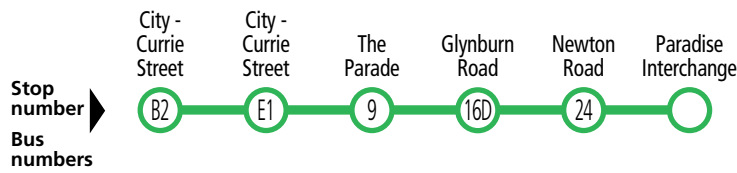

H21 City to Paradise

Monday to Friday

	H21	8:51	8:55	9:11	9:21	*9:31	9:37
AM	H21	9:25	9:29	9:45	9:56	*10:06	10:12
	H21	9:55	9:59	10:15	10:26	*10:36	10:42
	H21	10:25	10:29	10:45	10:56	*11:06	11:12
	H21	10:55	10:59	11:15	11:26	*11:36	11:42
	H21	11:25	11:29	11:45	11:56	*12:06	12:12
PM	H21	11:55	11:59	12:15	12:26	*12:36	12:42
	H21	12:25	12:29	12:45	12:56	*1:06	1:12
	H21	12:55	12:59	1:15	1:26	*1:36	1:42
	H21	1:25	1:29	1:45	1:56	*2:06	2:12
	H21	1:55	1:59	2:15	2:26	*2:36	2:42
	H21	2:25	2:29	2:45	2:56	*3:06	3:12
	H21	2:55	2:59	3:15	3:28	*3:41	3:49
	H21	3:21	3:25	3:46	4:03	*4:16	4:23
	H21	3:51	3:55	4:13	4:26	*4:38	4:44
	H21	4:52	4:56	5:15	5:28	*5:40	5:46

Legend

* – Times are approximate only. Bus does not have to wait until this time to depart stop.

Services may operate to a different timetable during the December to January school holidays. Visit the Adelaide Metro website during this period for full details.