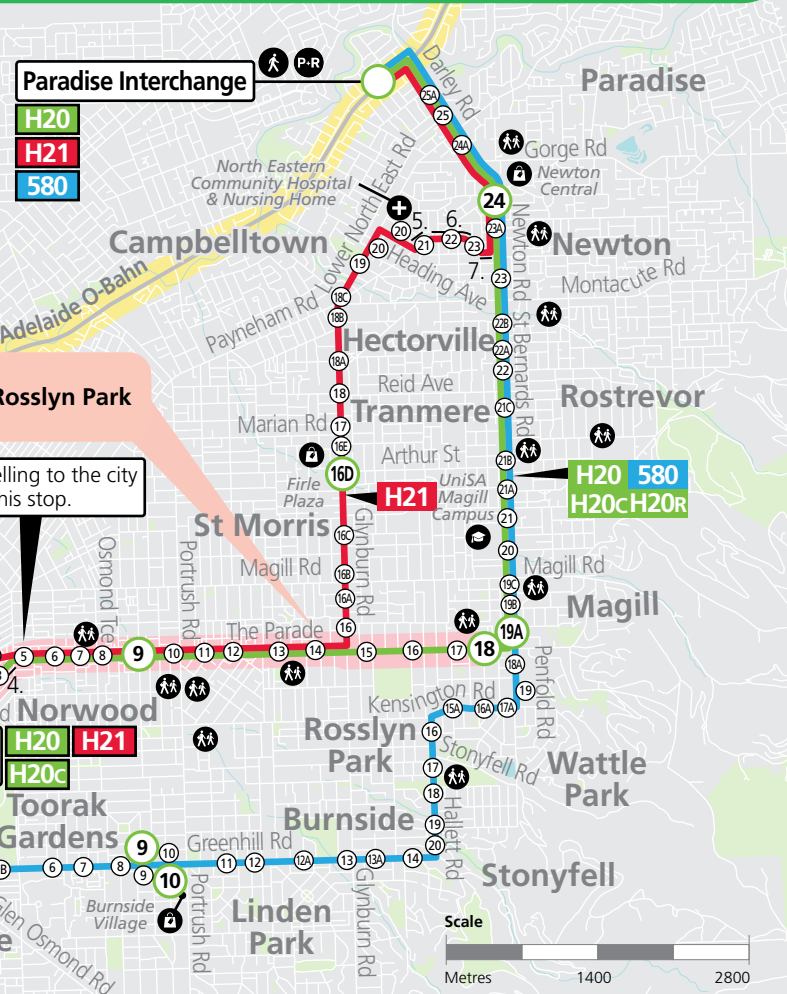

1. **Street Legend**
1. Rundle Rd
  2. Rundle St
  3. The Parade West
  4. Flinders St
  5. Clairville Rd
  6. Reserve Rd
  7. Cresdee Rd

Paradise Interchange

- H20
- H21
- 580

GO ZONE Torrensville

GO ZONE Rosslyn Park

H21 buses travelling to the city do not service this stop.

See inset map for Adelaide city