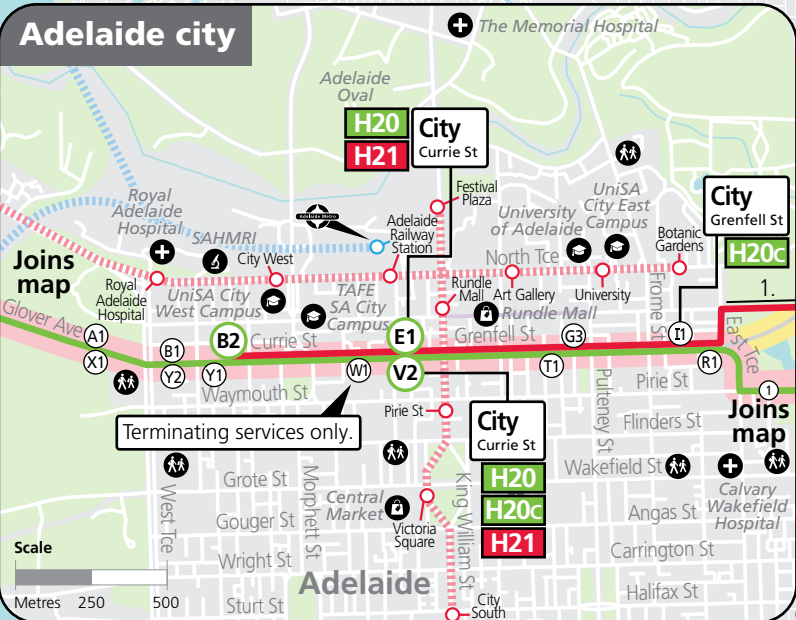

H20 **Glenelg Interchange to Paradise Interchange** via Marion Road, Henley Beach Road, city, The Parade & St Bernards Road. Service operates 7 days.
H20c - terminates in the city. Service operates Monday–Friday.
H20r - Paradise Interchange to stop 8F Marion Road, Richmond. Service operates Monday–Friday.

	H20	7:52	8:01	8:11	8:22	8:35	8:44	*8:53	8:58
AM	H20	8:47	8:58	9:10	9:22	9:36	9:45	*9:55	10:01
	H20	9:51	10:02	10:14	10:28	10:43	10:52	*11:02	11:08
	H20	10:51	11:02	11:14	11:28	11:43	11:52	*12:02	12:08
	H20	11:51	12:02	12:14	12:28	12:43	12:52	*1:02	1:08
PM	H20	12:51	1:02	1:14	1:28	1:43	1:52	*2:02	2:08
	H20	1:51	2:02	2:14	2:28	2:43	2:52	*3:02	3:08
	H20	2:51	3:02	3:14	3:28	3:43	3:52	*4:02	4:08
	H20	3:51	4:02	4:14	4:28	4:43	4:52	*5:02	5:08
	H20	4:51	5:02	5:14	5:28	5:42	5:51	*6:01	6:07
	H20	5:48	5:59	6:10	6:23	6:36	6:44	*6:53	6:58
	H20	6:53	7:03	7:12	7:23	7:35	7:43	*7:52	7:57
	H20	7:54	8:03	8:12	8:23	8:35	8:43	*8:52	8:57
	H20	8:54	9:03	9:12	9:23	9:35	9:43	*9:52	9:57
	H20	9:54	10:03	10:12	10:23	10:35	10:43	*10:52	10:57

- Street Legend**
1. Rundle Rd
 2. Rundle St
 3. The Parade West
 4. Flinders St
 5. Clairville Rd
 6. Reserve Rd
 7. Cresdee Rd

Paradise Interchange

- H20
- H21
- 580

GO ZONE Torrensville

GO ZONE Rosslyn Park

H21 buses travelling to the city do not service this stop.

See inset map for Adelaide city

Legend

- Route H20
- Route H21
- Route 580
- Bus stop
- Bus stop on this side only
- Bus stop relating to timetable
- Convenient transfer point
- Park 'n' Ride
- Parking
- Train line & station
- Tram line & stop
- Hospital
- School
- Shopping Centre
- Educational Institution
- Medical research precinct
- Adelaide Metro InfoCentre