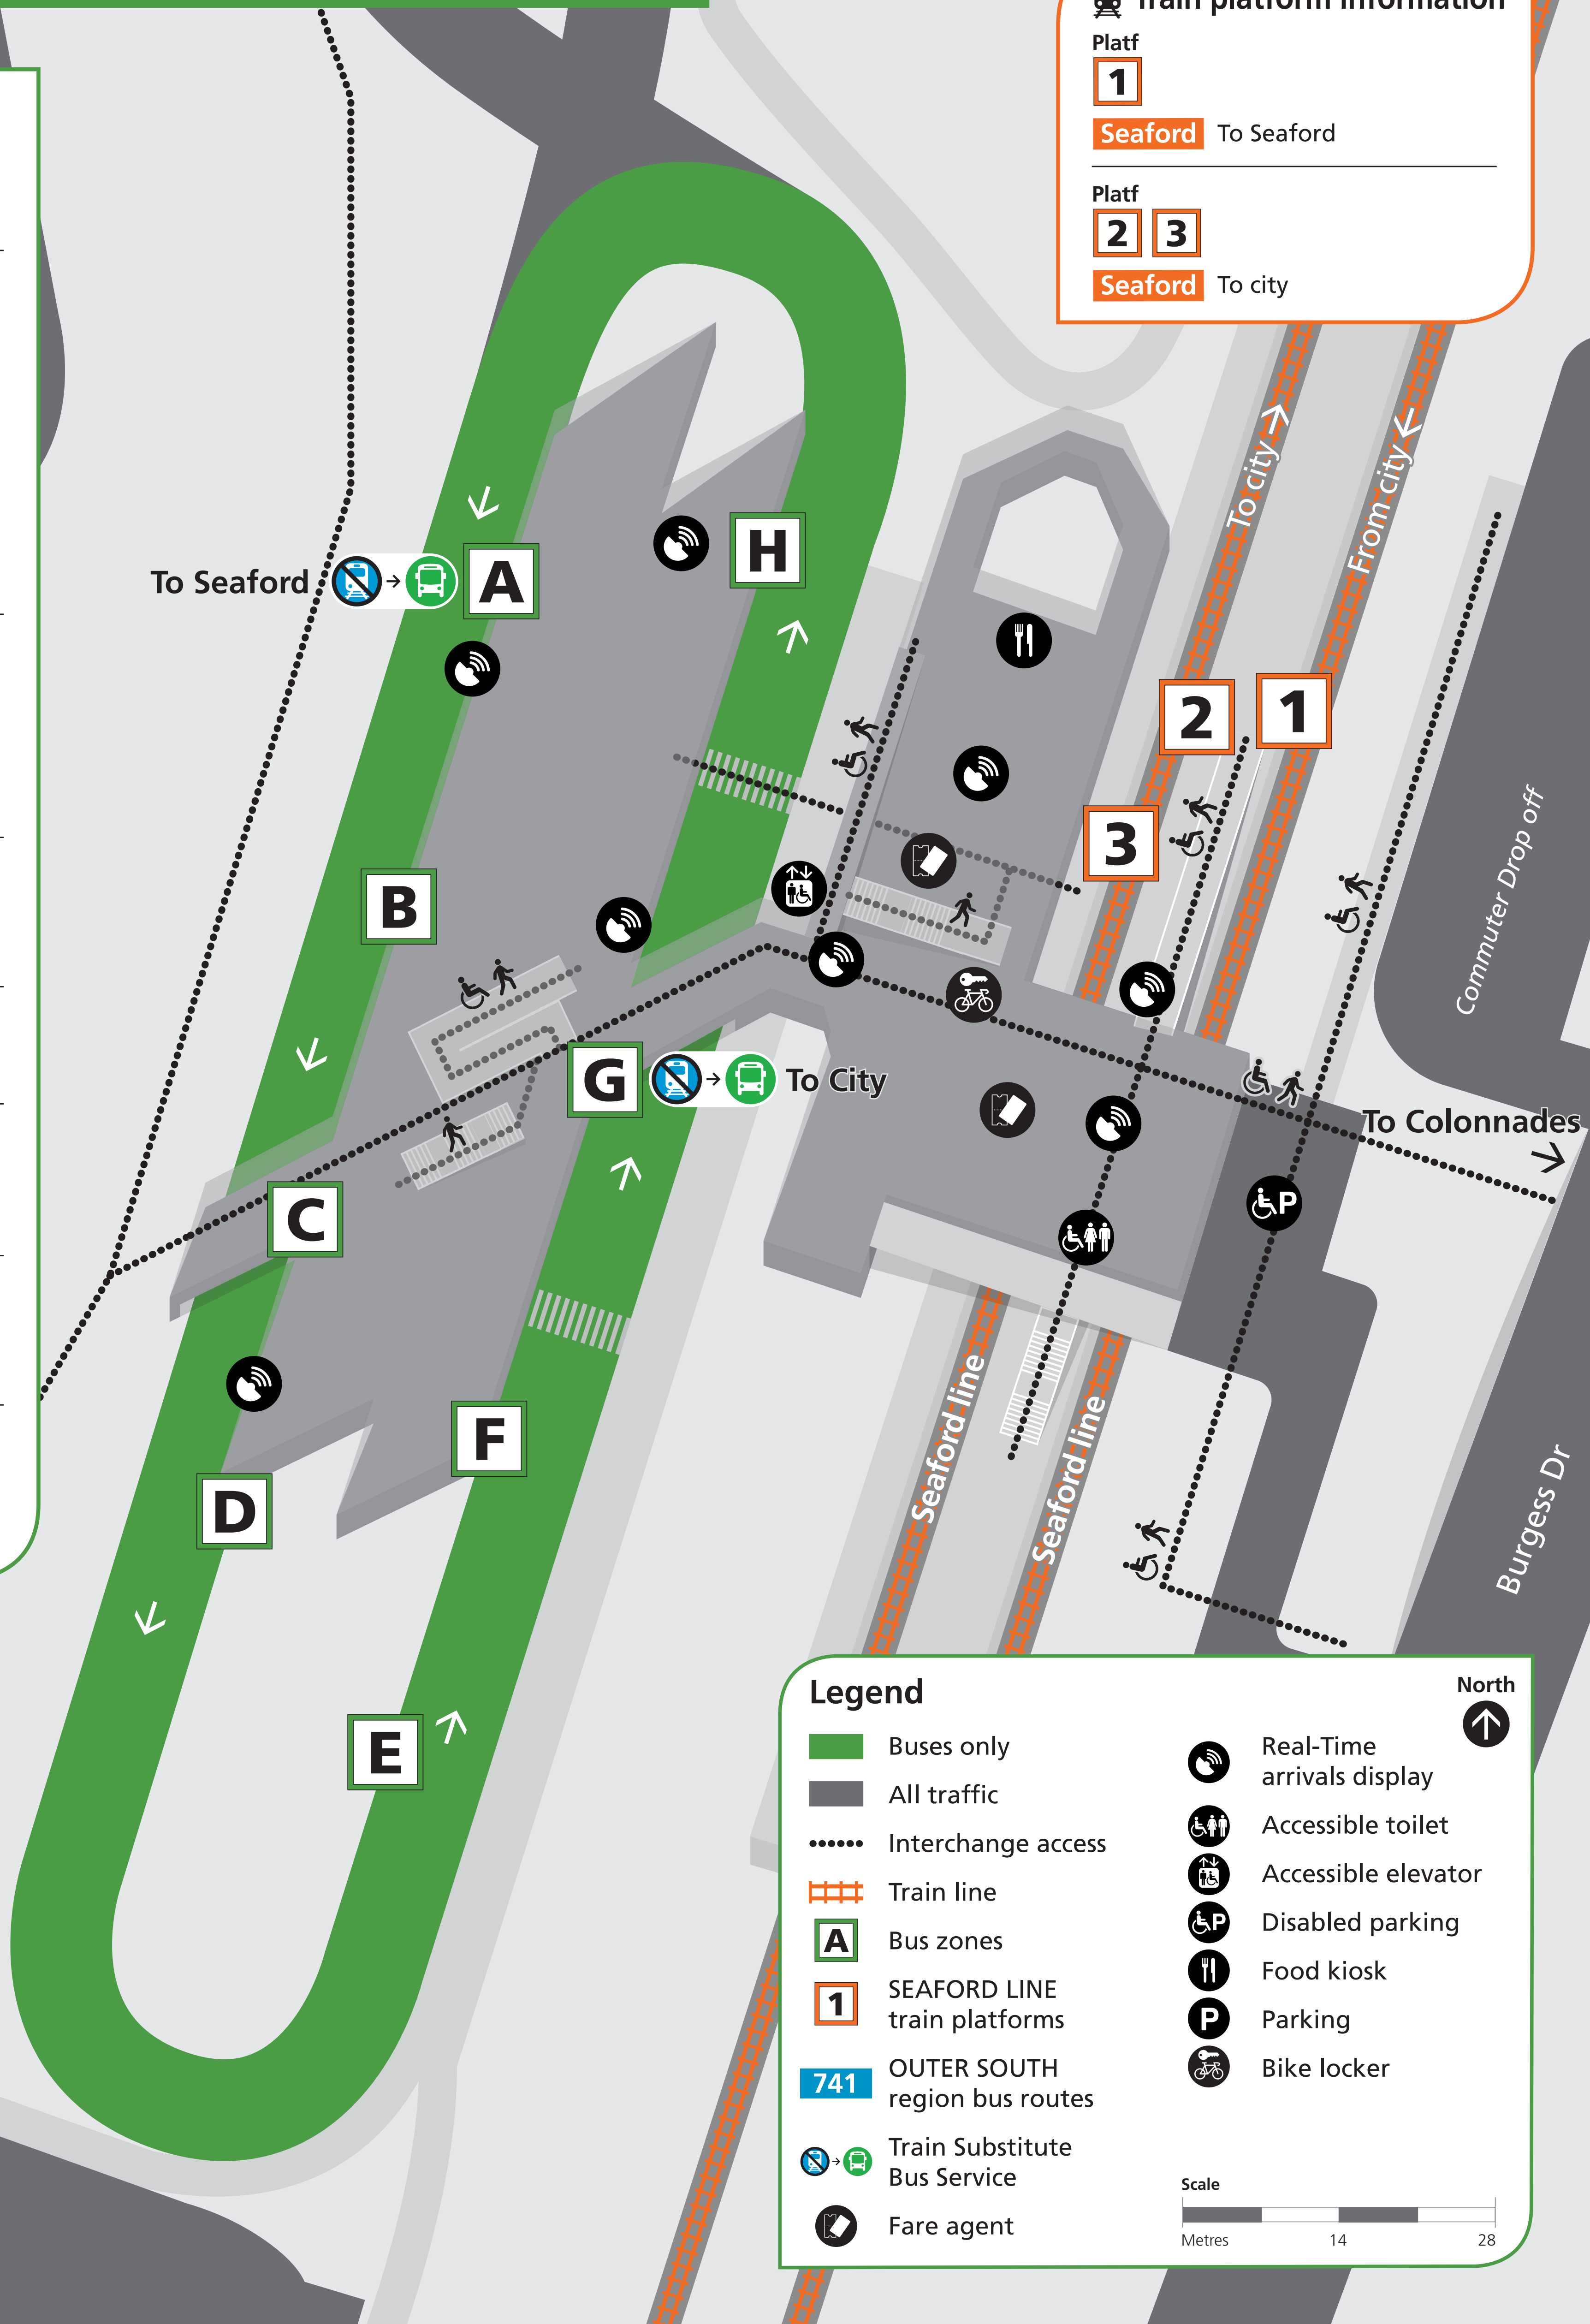

Noarlunga Centre Interchange map

Bus zone information

- Zone A** Set down only
-
- Zone B**
- 741** To Maslin Beach
 - 745 747** Seaford circuit loop services
 - 750** To Sellicks Beach
 - 751** To Aldinga
 - 756** To Port Willunga
-
- Zone C**
- T723** To city
 - 733 734** To Marion Centre Interchange
-
- Zone D**
- 743 744** To Huntfield Heights
-
- Zone E** Layover only
-
- Zone F**
- 722** To city
-
- Zone G**
- 721 T721** To city
-
- Zone H**
- 725** To Old Reynella Interchange

Train platform information

- Platt 1**
- Seaford** To Seaford
-
- Platt 2 3**
- Seaford** To city

Legend

- Buses only
 - All traffic
 - Interchange access
 - Train line
 - Bus zones
 - SEAFORD LINE train platforms
 - OUTER SOUTH region bus routes
 - Train Substitute Bus Service
 - Fare agent
 - Real-Time arrivals display
 - Accessible toilet
 - Accessible elevator
 - Disabled parking
 - Food kiosk
 - Parking
 - Bike locker
- North ↑
- Scale
Metres 14 28