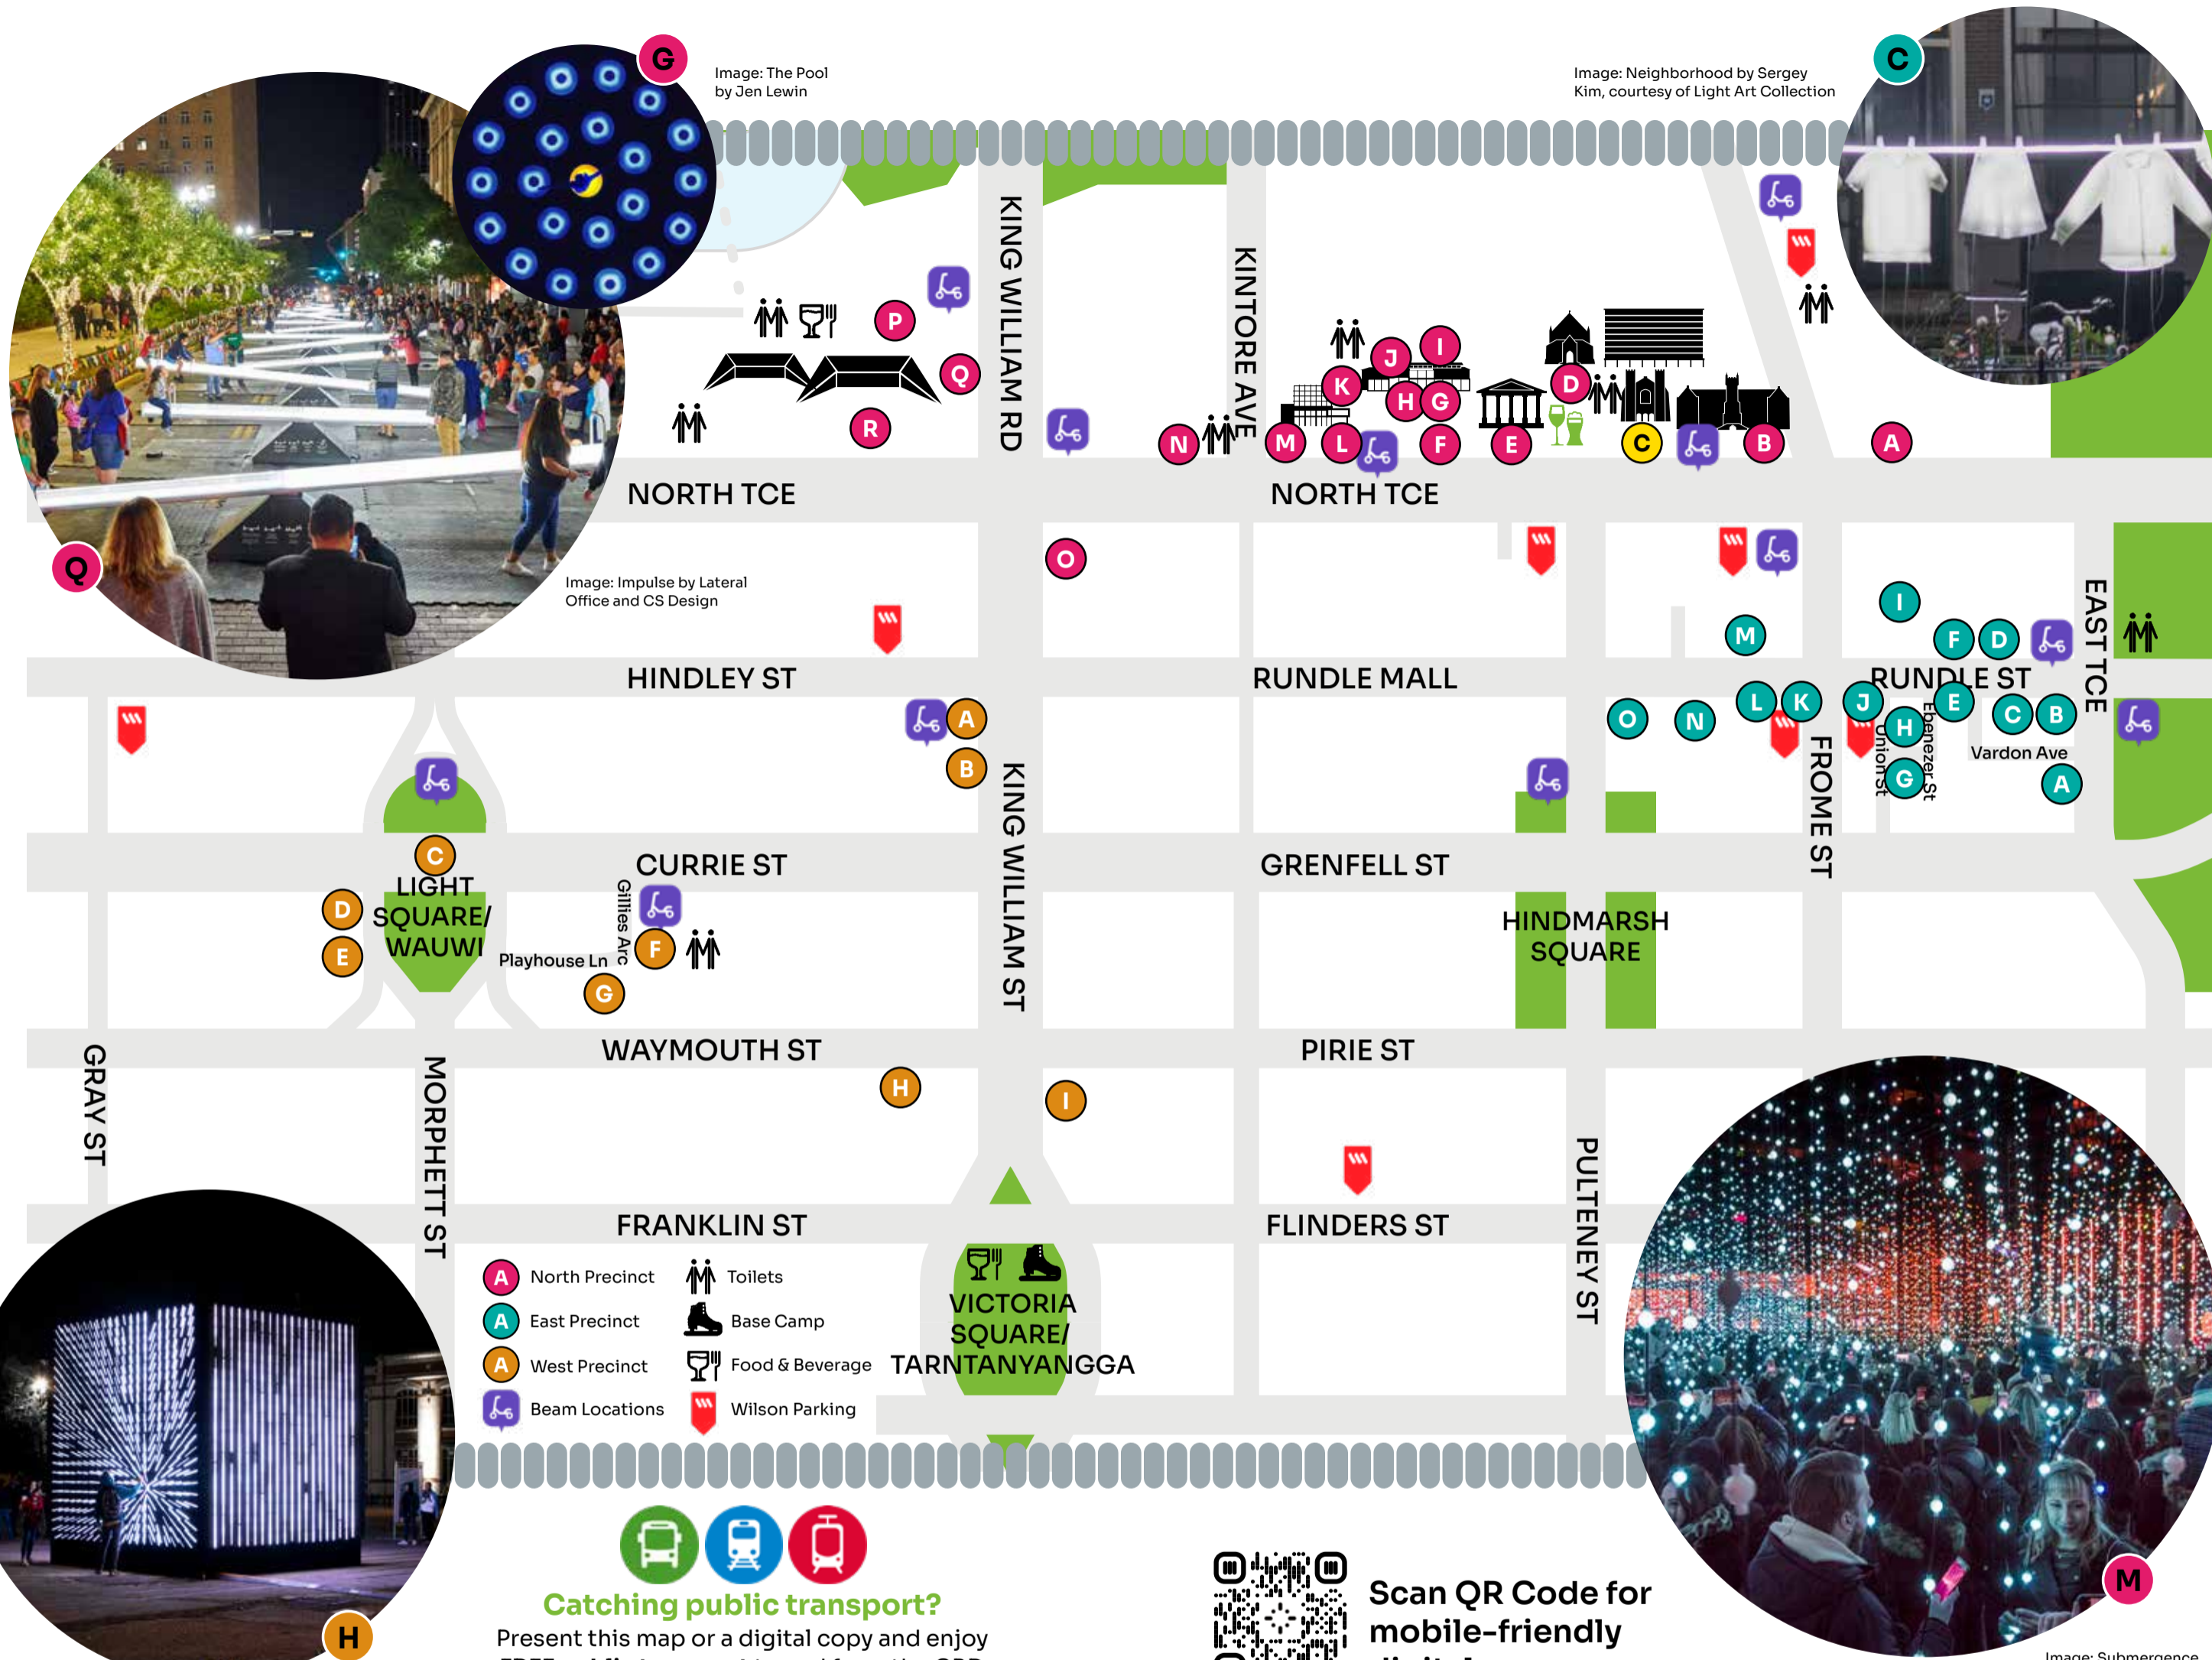

## EAST PRECINCT

- A Rundle Street Illuminated**  
The Stag Public House
- B Light Beyond The Window Breaks – Part 2**  
Vans The Omega  
The Stag Lane
- C Neighborhood**  
Sergey Kim, courtesy of  
Light Art Collection  
Frank's Lane
- D Affirmation Stations x1**  
Vans The Omega  
274 Rundle St
- E Rundle Street Illuminated**  
Market Chambers/New Market  
Archway/Gorman
- F God Headz**  
Vans The Omega  
Italy Building
- G Rundle Street Illuminated**  
12 – 22 Union St
- H Affirmation Stations x2**  
Vans The Omega  
18 Union St
- I Rundle Street Illuminated**  
Vaughan Place
- J Within The Landscape**  
Cristina Metelli  
cnr Rundle and Union St
- K Affirmation Stations x3**  
Vans The Omega  
cnr Rundle St and Frome St
- L Rundle Street Illuminated**  
The Austral
- M Face Value**  
Alycia Bennett and Rei de Vries  
192 Rundle St
- N Rundle Street Illuminated**  
Hayborough Building/Malcolm Reid Building
- O 34x22**  
Filip Roca  
Rundle Street Lantern

- A** North Precinct
- A** East Precinct
- A** West Precinct
- W** Beam Locations
- T** Toilets
- B** Base Camp
- F** Food & Beverage
- W** Wilson Parking

**Catching public transport?**  
Present this map or a digital copy and enjoy **FREE public transport** to and from the CBD each Saturday evening for City Lights