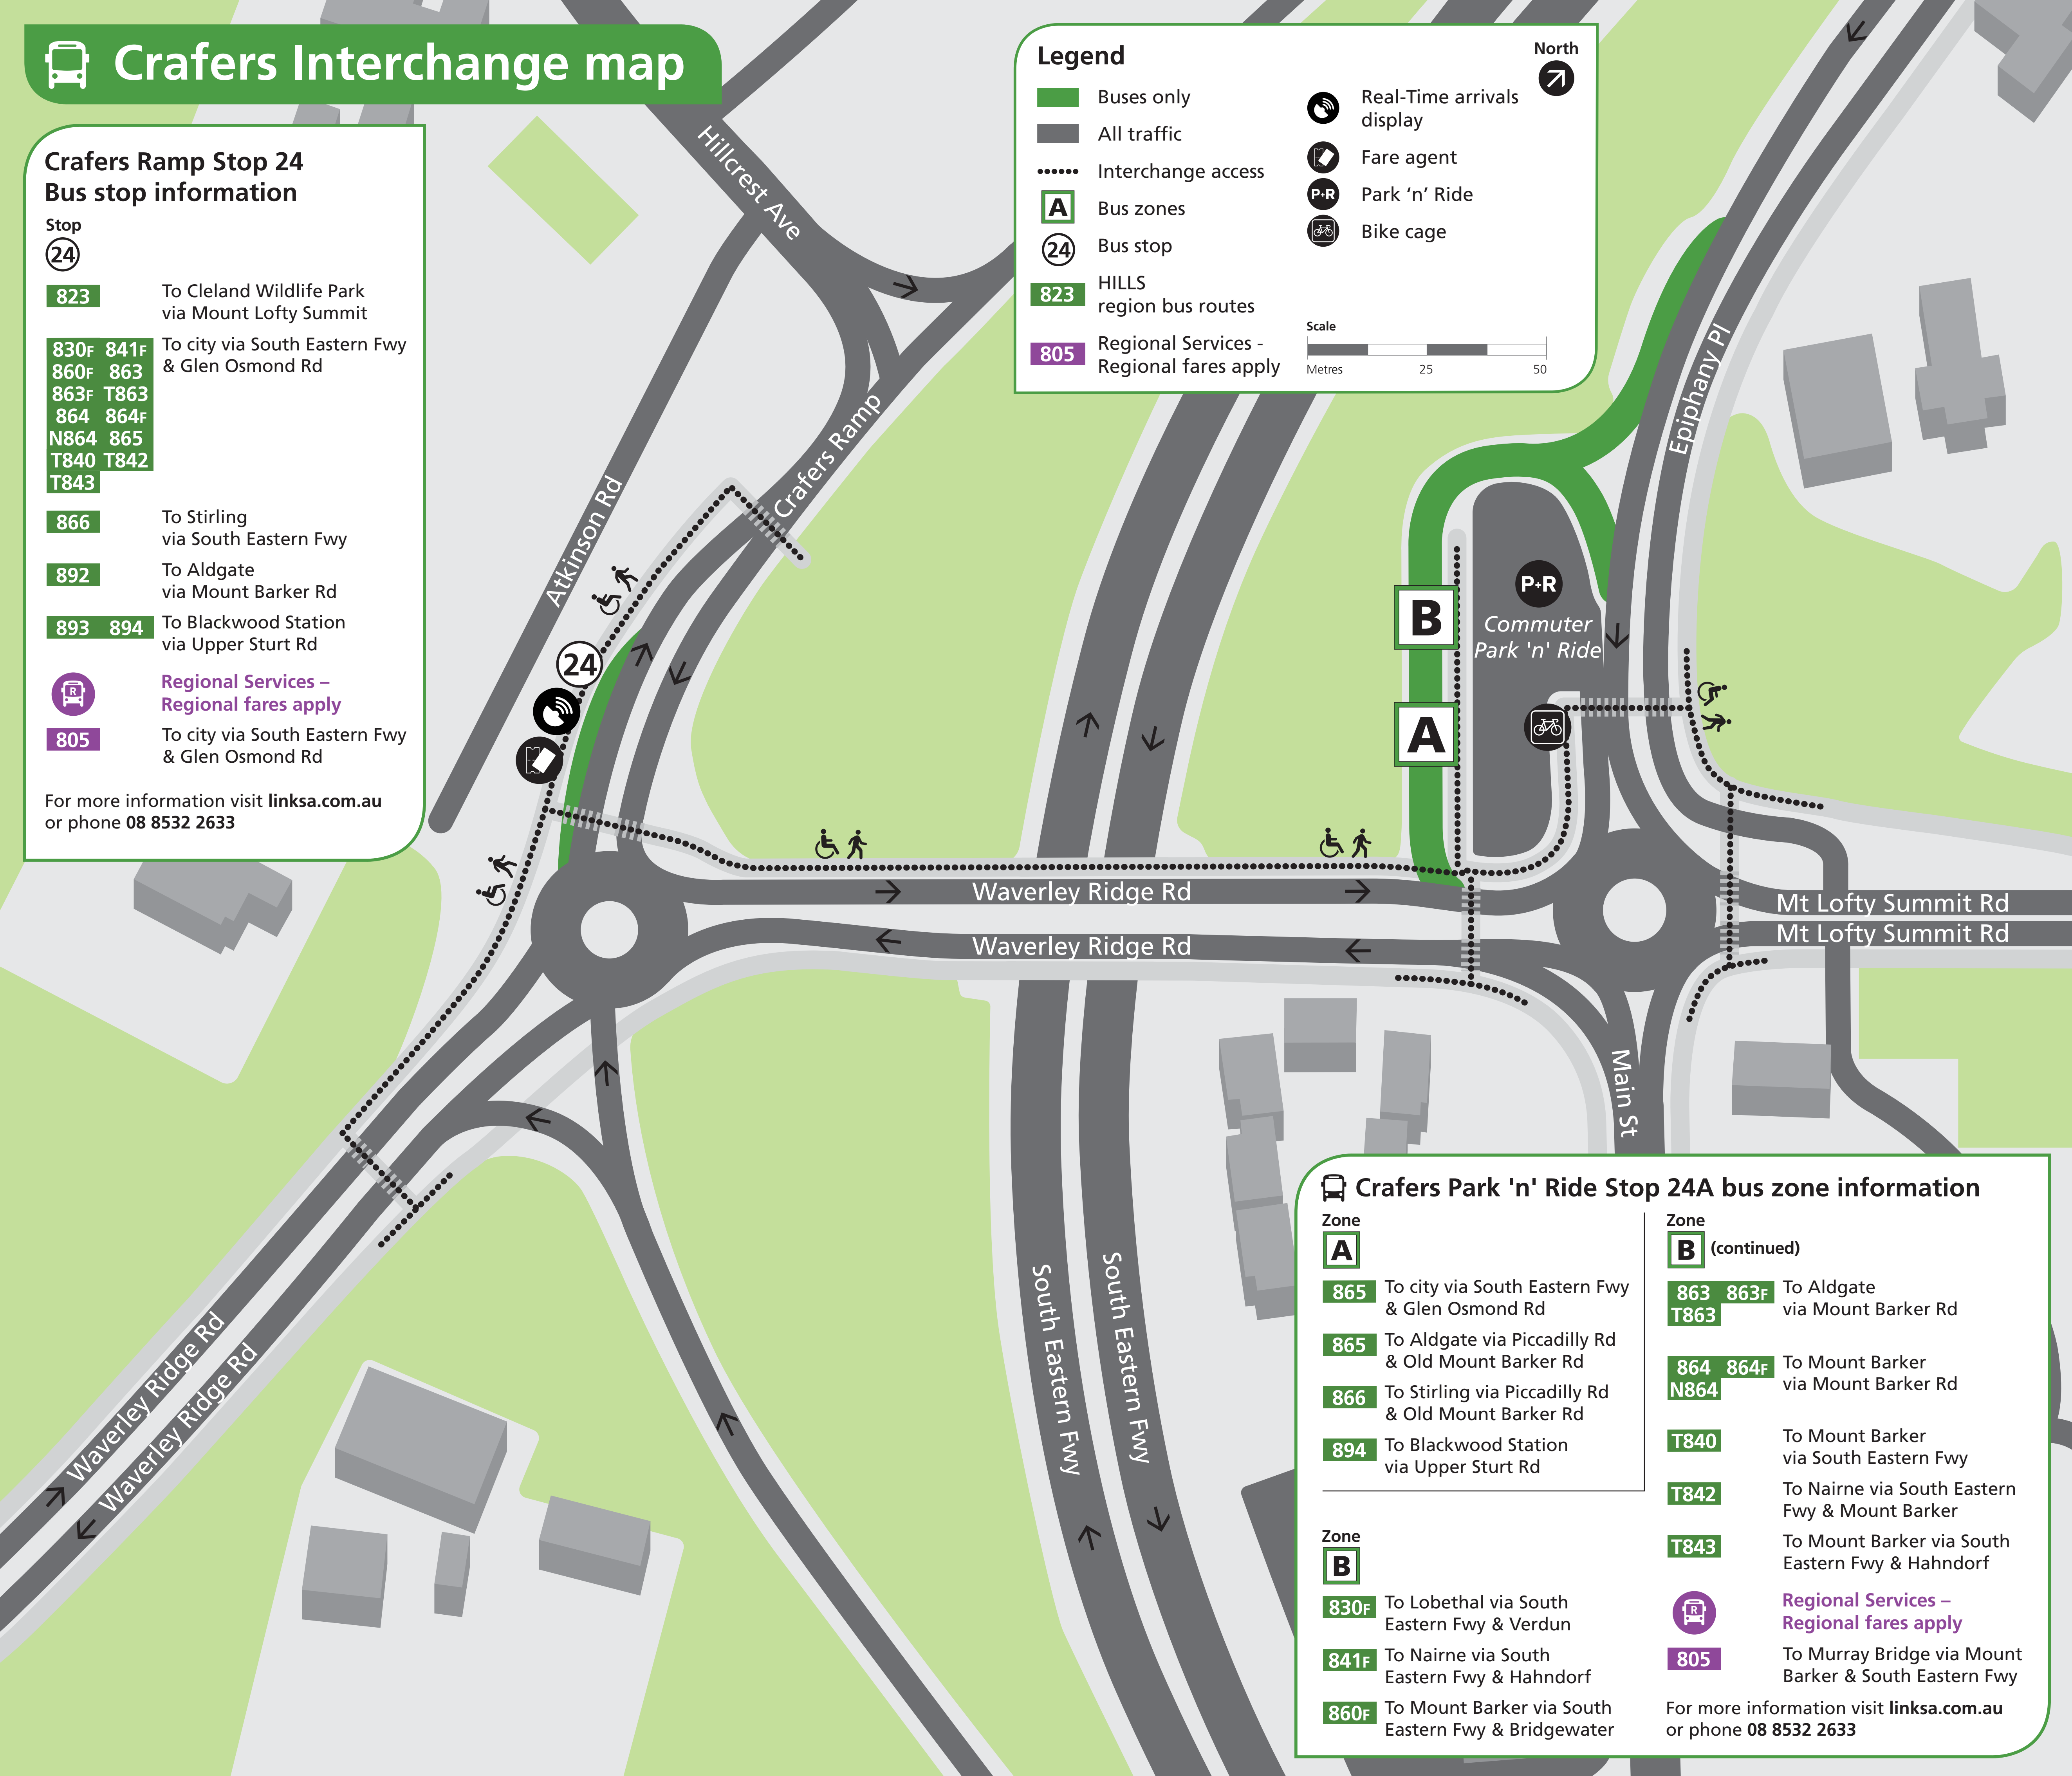

Crafers Interchange map

Crafers Ramp Stop 24 Bus stop information

- Stop **24**
- 823** To Cleland Wildlife Park via Mount Lofty Summit
 - 830F 841F** To city via South Eastern Fwy & Glen Osmond Rd
 - 860F 863**
 - 863F T863**
 - 864 864F**
 - N864 865**
 - T840 T842**
 - T843**
 - 866** To Stirling via South Eastern Fwy
 - 892** To Aldgate via Mount Barker Rd
 - 893 894** To Blackwood Station via Upper Sturt Rd
- Regional Services – Regional fares apply**
- 805** To city via South Eastern Fwy & Glen Osmond Rd

For more information visit linksa.com.au or phone 08 8532 2633

Legend

- Buses only
- All traffic
- Interchange access
- Bus zones
- Bus stop
- 823** HILLS region bus routes
- 805** Regional Services - Regional fares apply
- Real-Time arrivals display
- Fare agent
- Park 'n' Ride
- Bike cage

Scale: 0 25 50 Metres

North

Crafers Park 'n' Ride Stop 24A bus zone information

- | | |
|--|--|
| <p>Zone A</p> <ul style="list-style-type: none"> 865 To city via South Eastern Fwy & Glen Osmond Rd 865 To Aldgate via Piccadilly Rd & Old Mount Barker Rd 866 To Stirling via Piccadilly Rd & Old Mount Barker Rd 894 To Blackwood Station via Upper Sturt Rd <p>Zone B</p> <ul style="list-style-type: none"> 830F To Lobethal via South Eastern Fwy & Verdun 841F To Nairne via South Eastern Fwy & Hahndorf 860F To Mount Barker via South Eastern Fwy & Bridgewater | <p>Zone B (continued)</p> <ul style="list-style-type: none"> 863 863F T863 To Aldgate via Mount Barker Rd 864 864F N864 To Mount Barker via Mount Barker Rd T840 To Mount Barker via South Eastern Fwy T842 To Nairne via South Eastern Fwy & Mount Barker T843 To Mount Barker via South Eastern Fwy & Hahndorf <p>Regional Services – Regional fares apply</p> <ul style="list-style-type: none"> 805 To Murray Bridge via Mount Barker & South Eastern Fwy <p>For more information visit linksa.com.au or phone 08 8532 2633</p> |
|--|--|