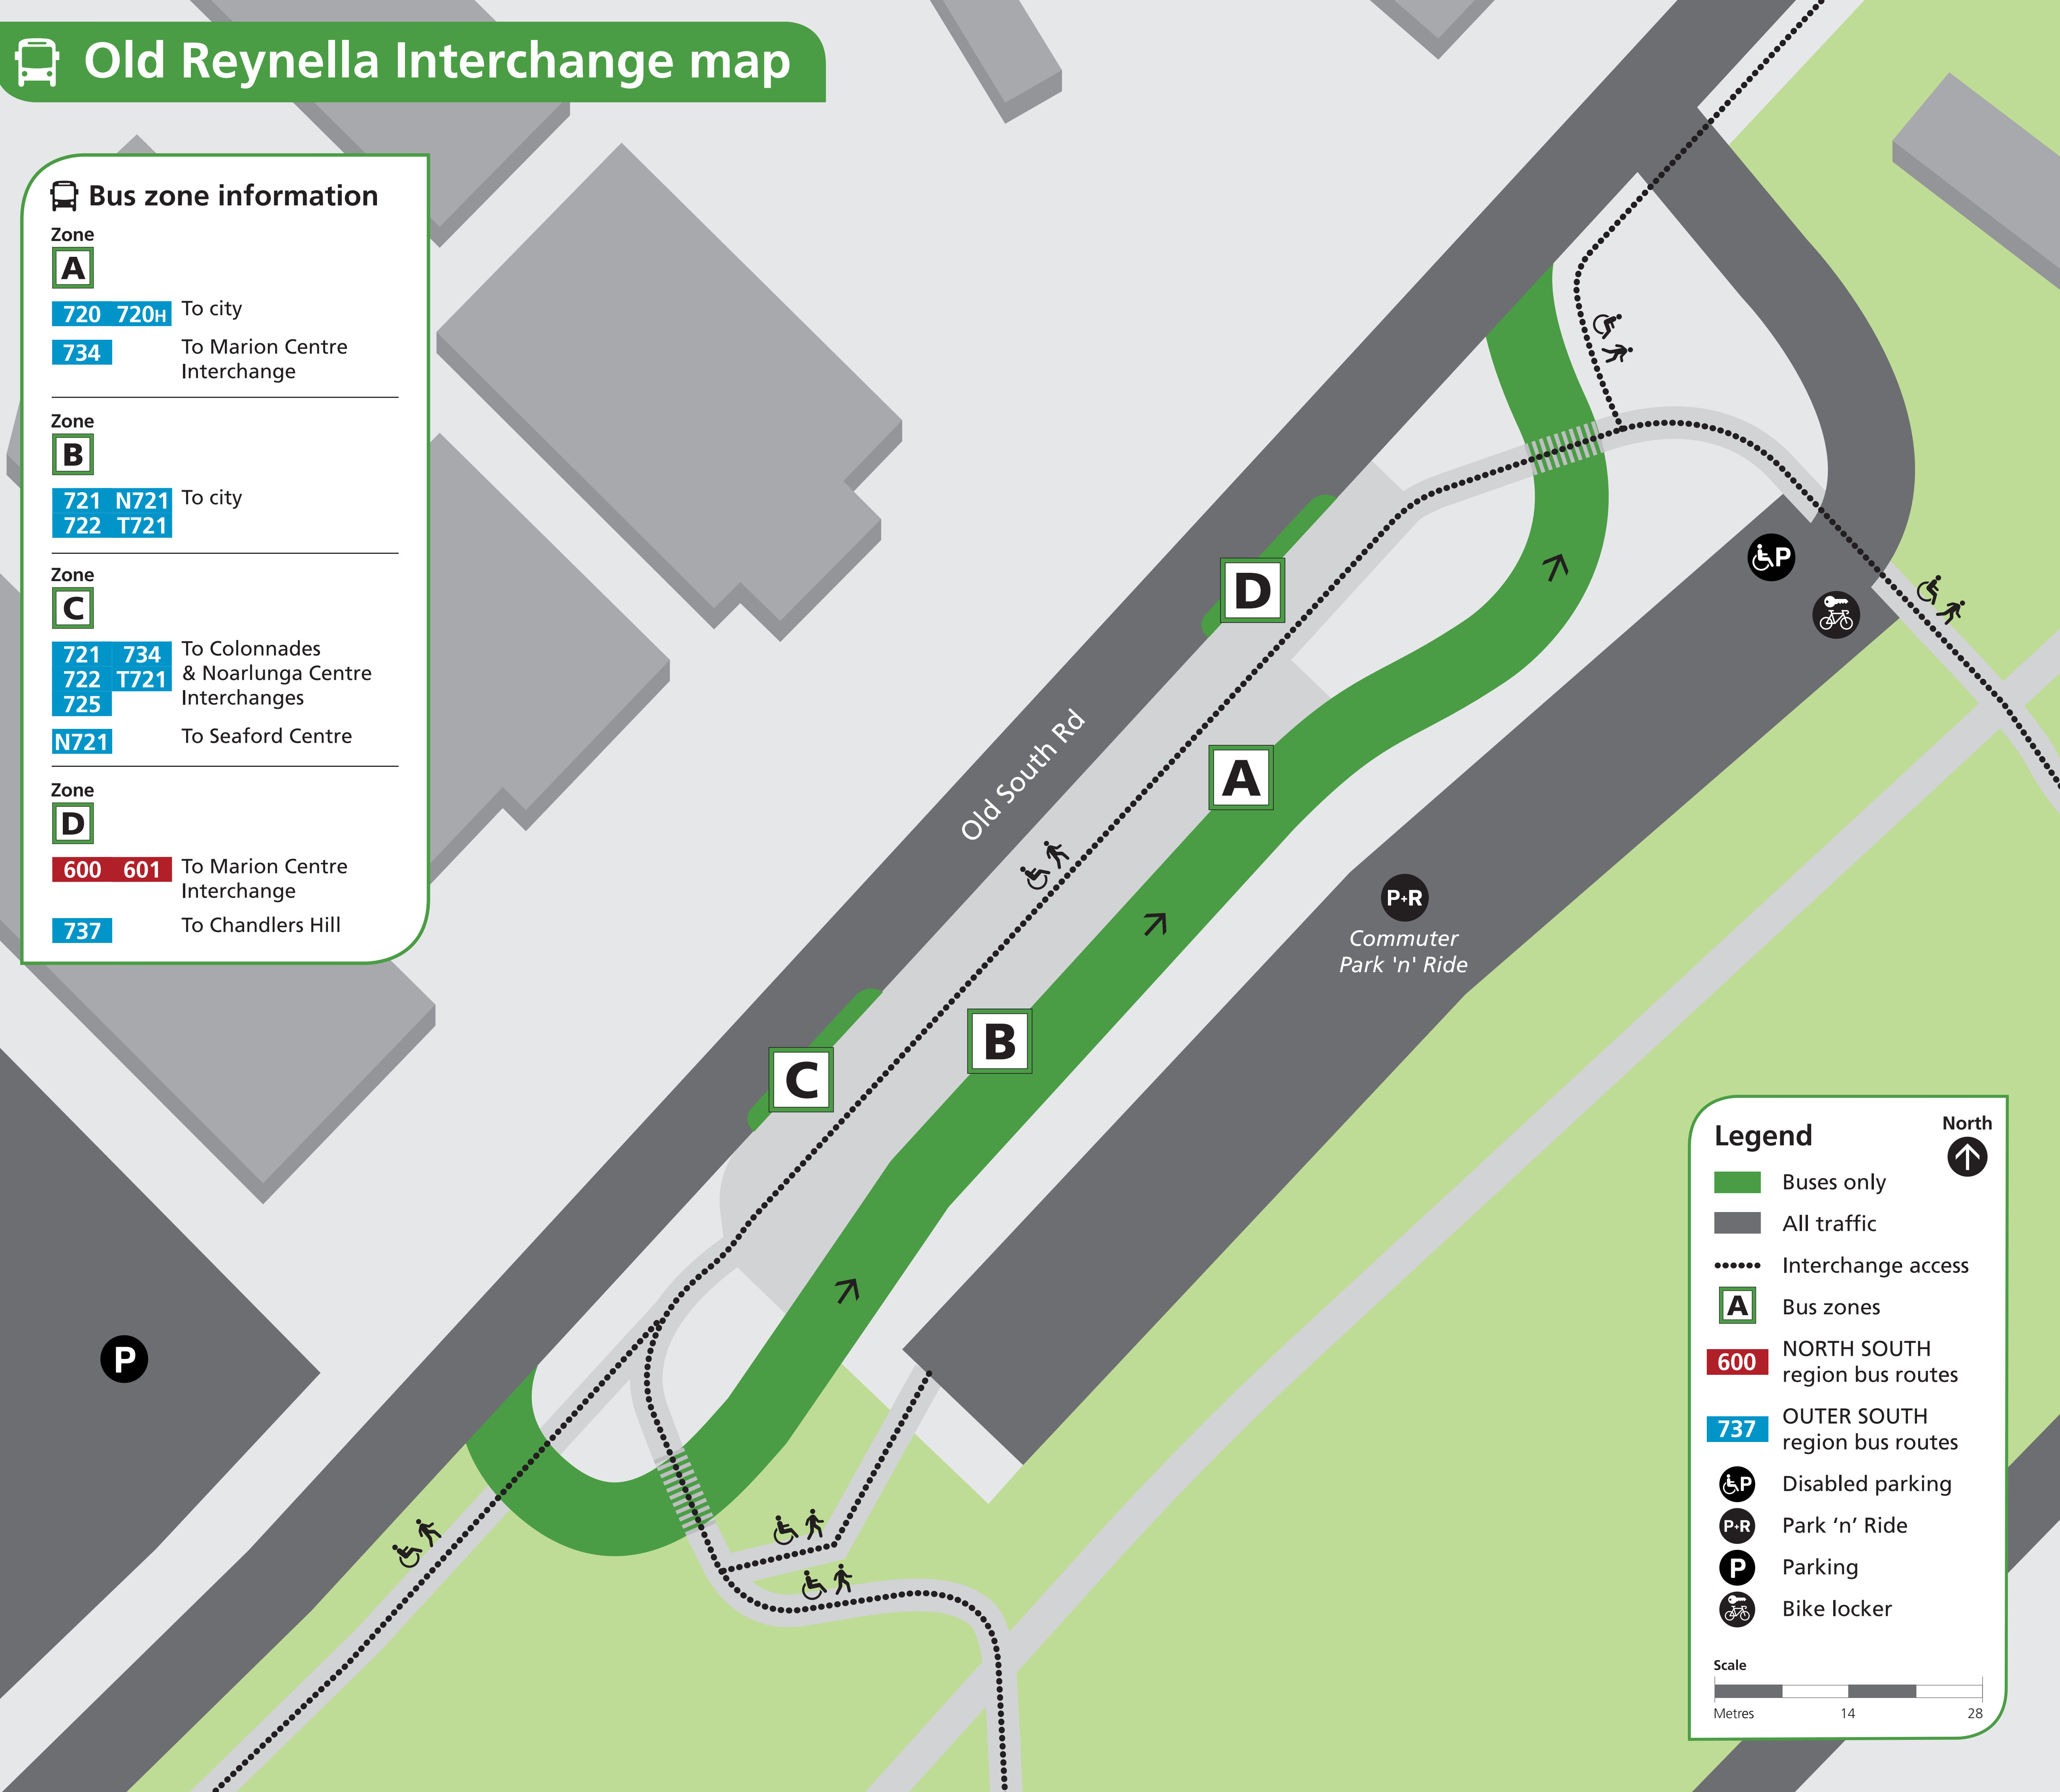

## Bus zone information

Zone

**A**

**720 720H** To city

**734** To Marion Centre Interchange

Zone

**B**

**721 N721** To city

**722 T721**

Zone

**C**

**721 734** To Colonnades & Noarlunga Centre Interchanges

**722 T721**

**725**

**N721** To Seaford Centre

Zone

**D**

**600 601** To Marion Centre Interchange

**737** To Chandlers Hill

### Legend

North ↑

- Buses only
- All traffic
- Interchange access
- Bus zones
- NORTH SOUTH region bus routes
- OUTER SOUTH region bus routes
- Disabled parking
- Park 'n' Ride
- Parking
- Bike locker

Scale