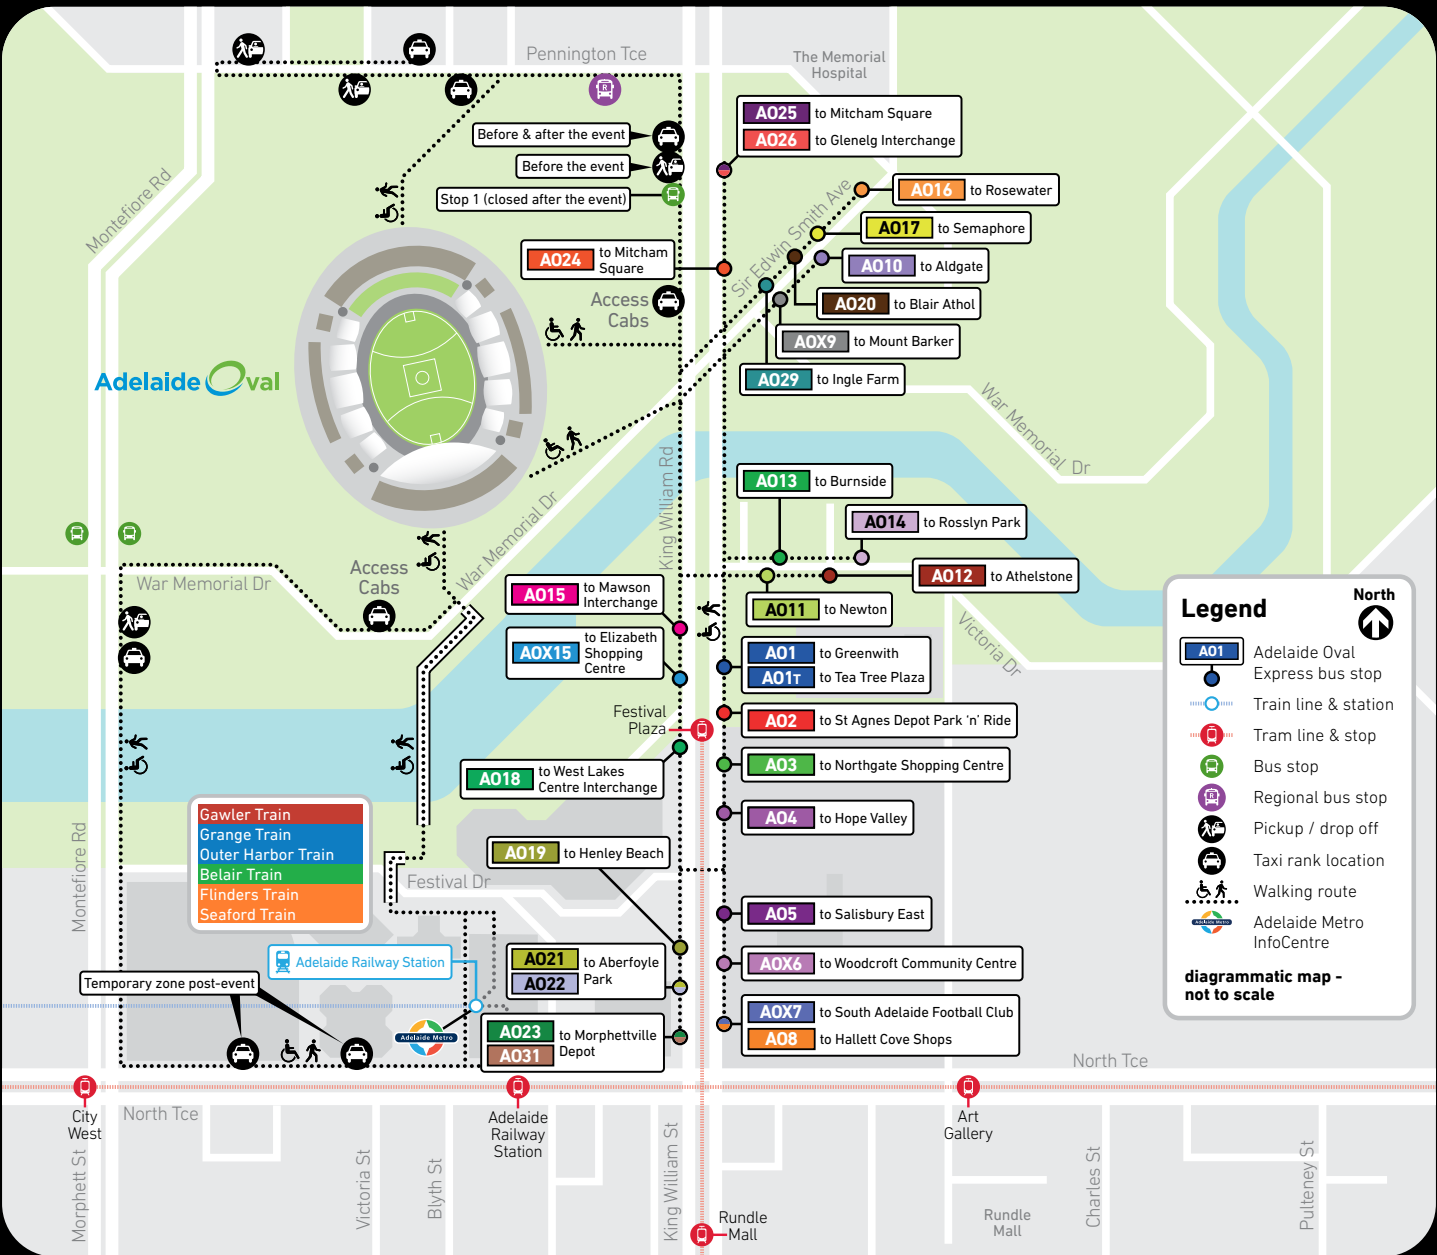

# Adelaide Oval Interchange map

- Gawler Train
- Grange Train
- Outer Harbor Train
- Belair Train
- Flinders Train
- Seaford Train

**Legend**

- A01 Adelaide Oval
- Express bus stop
- Train line & station
- Tram line & stop
- Bus stop
- Regional bus stop
- Pickup / drop off
- Taxi rank location
- Walking route
- Adelaide Metro InfoCentre

**diagrammatic map - not to scale**