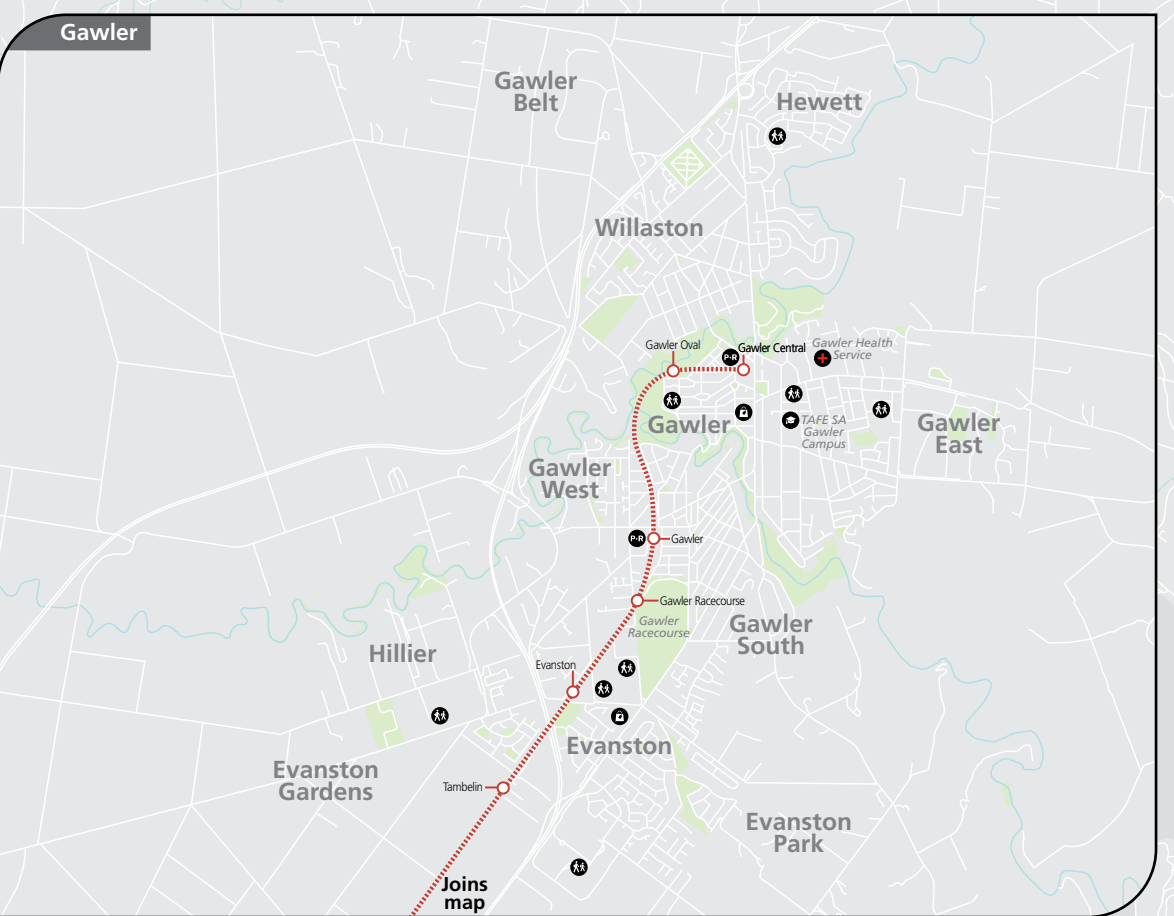

Footy Express services network map

March 2022

- Legend**
- Bus route
 - Bus stop
 - Bus stop on this side only
 - AO1 Bus route number
 - Convenient transfer point
 - Park 'n' Ride
 - Parking
 - Train line & station
 - Train line & stop
 - Hospital
 - School
 - Shopping Centre
 - Educational Institution
 - Adelaide Airport
- Scale
Metres 1400 2800

Footy Express interchange map

1300 311 108

@AdelaideMetroSA