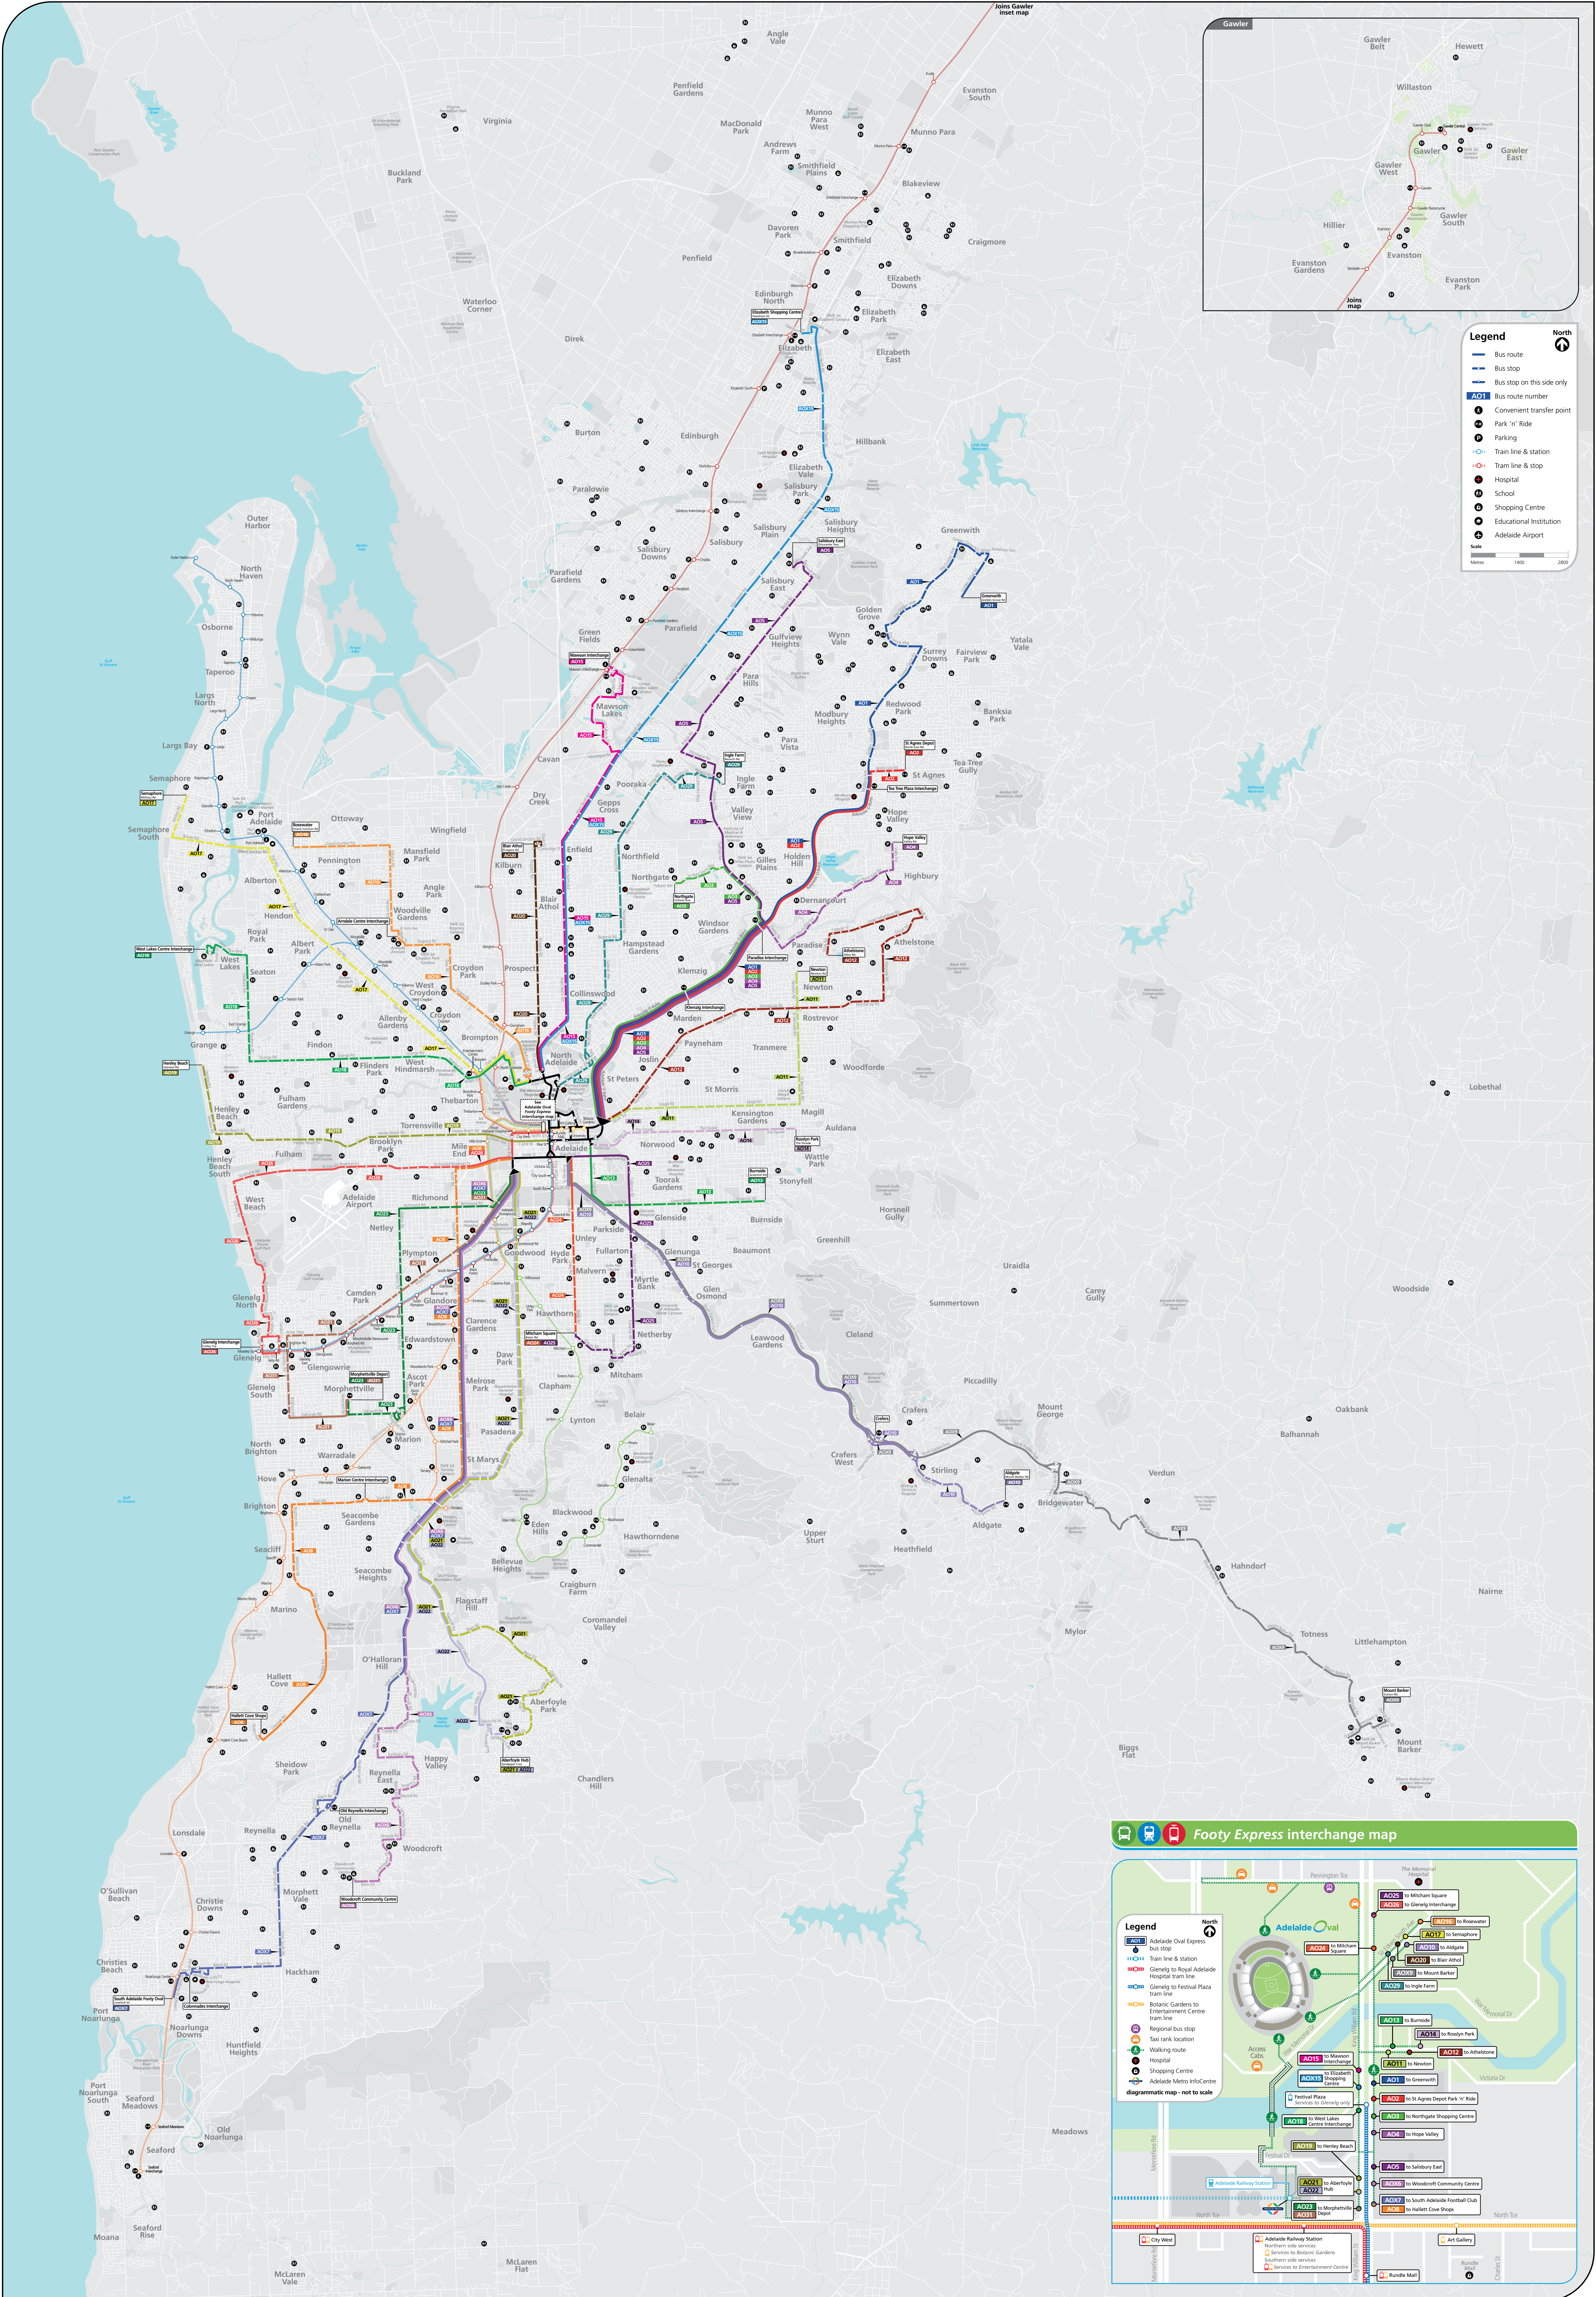

Footy Express services network map

March 2022

- Legend**
- Bus route
 - Bus stop
 - Bus stop on this side only
 - AO1 Bus route number
 - Convenient transfer point
 - Park 'n' Ride
 - Parking
 - Train line & station
 - Train line & stop
 - Hospital
 - School
 - Shopping Centre
 - Educational Institution
 - Adelaide Airport
- Scale
Metres 1400 2800

Footy Express interchange map

1300 311 108

@AdelaideMetroSA