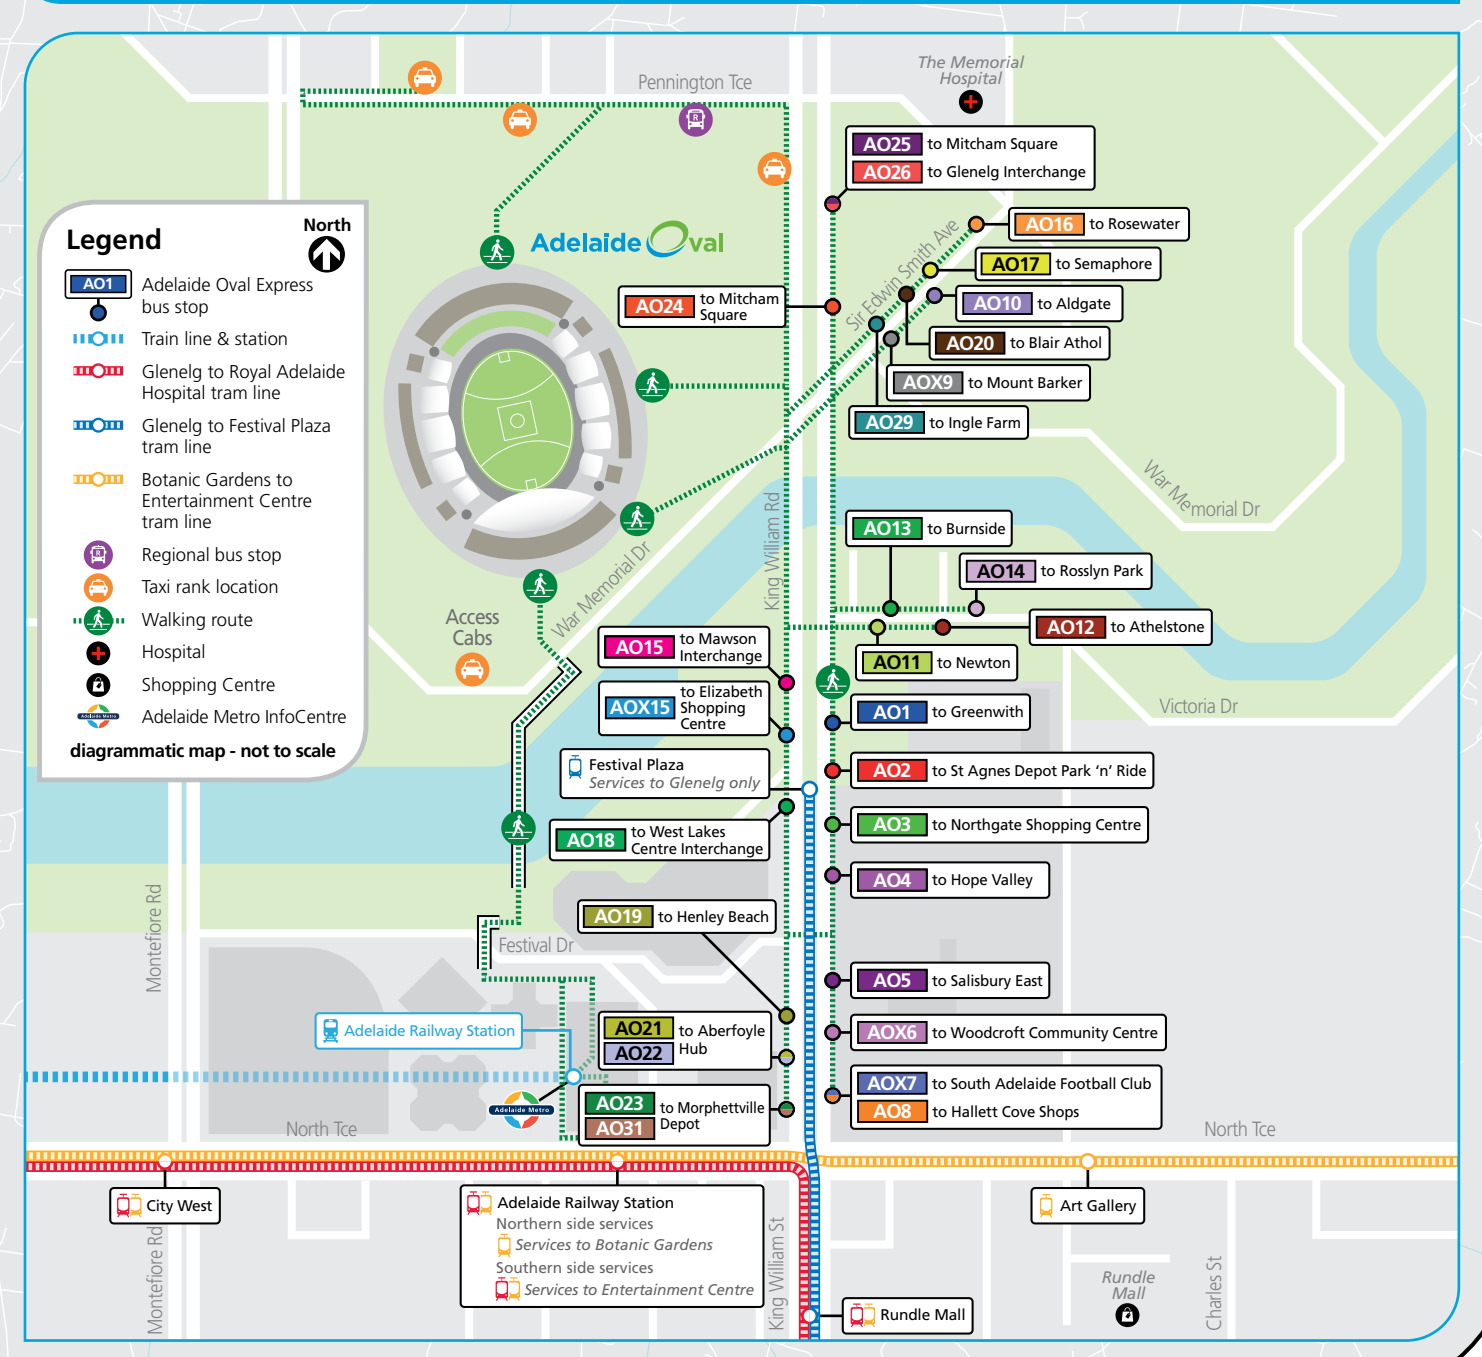

Footy Express services network map

March 2022

- Legend**
- Bus route
 - Bus stop
 - Bus stop on this side only
 - AO1 Bus route number
 - Convenient transfer point
 - Park 'n' Ride
 - Parking
 - Train line & station
 - Train line & stop
 - Hospital
 - School
 - Shopping Centre
 - Educational Institution
 - Adelaide Airport
- Scale
Metres 1400 2800

Footy Express interchange map

1300 311 108

@AdelaideMetroSA