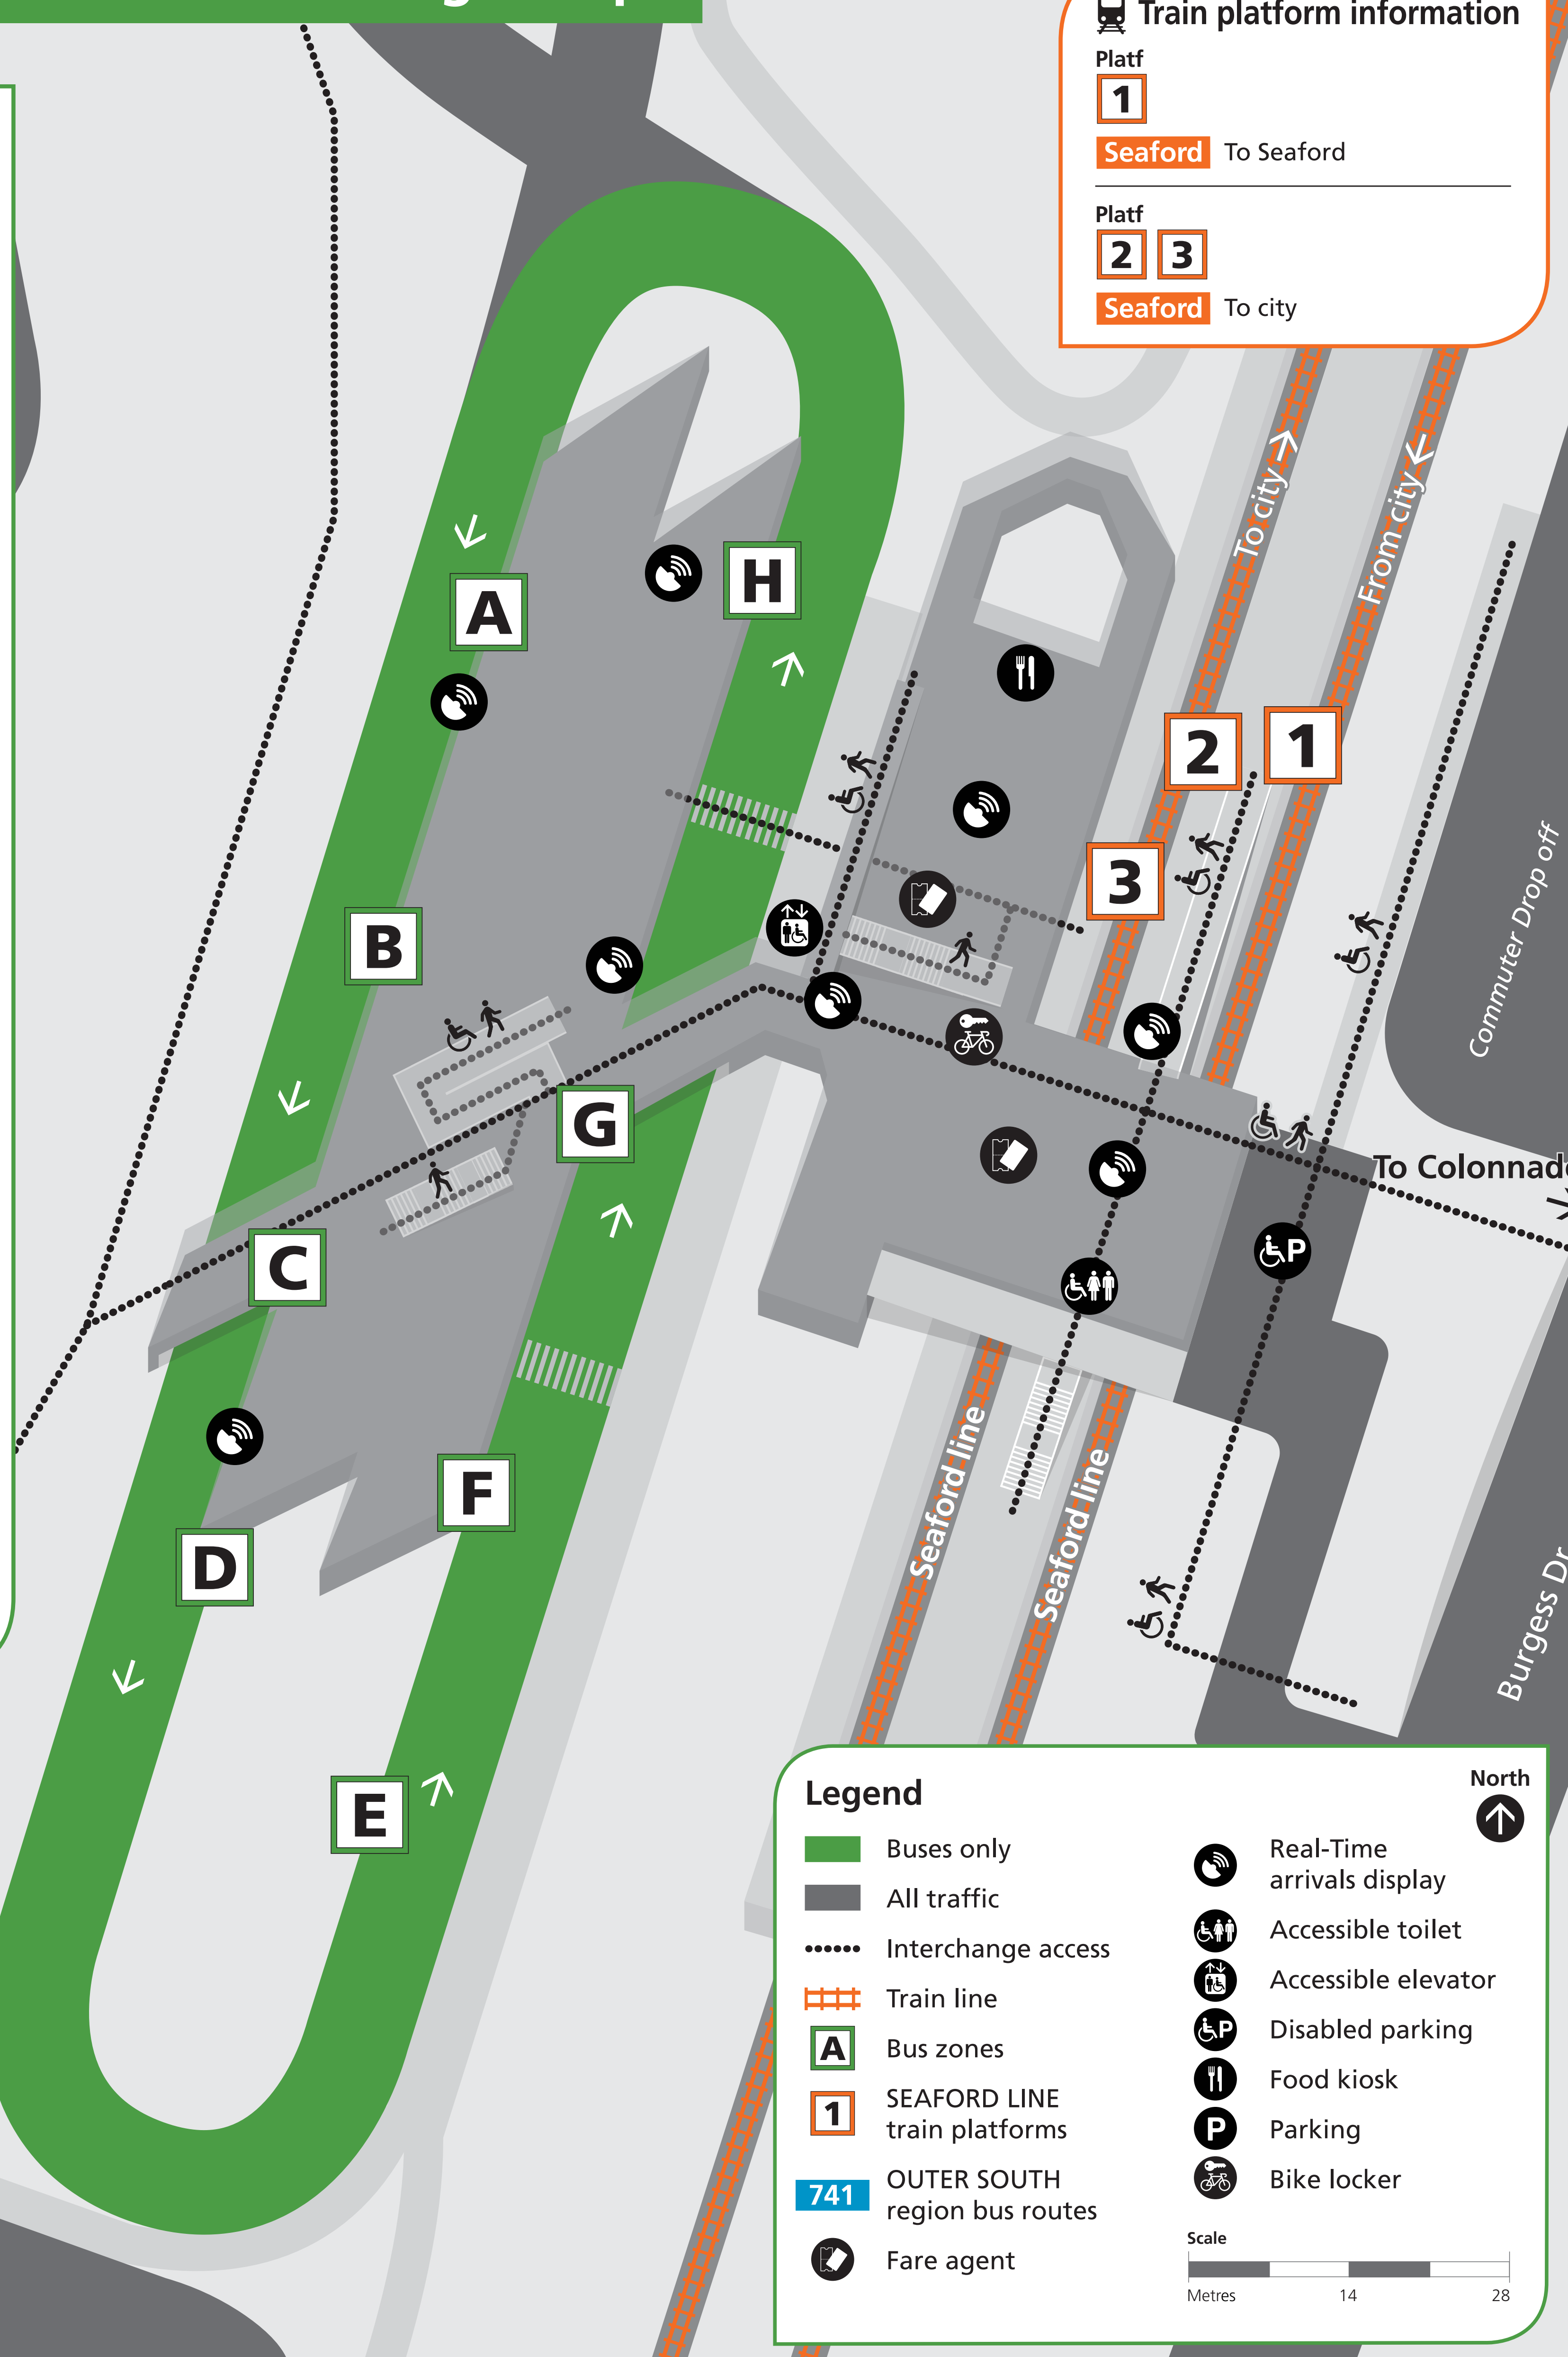

Noarlunga Centre Interchange map

Bus zone information

Zone

A Set down only

Zone

B
741 To Maslin Beach
745 747 Seaford circuit loop services
750 To Sellicks Beach
751 To Aldinga
756 To Port Willunga

Zone

C
723F To city
733 734 To Marion Centre Interchange

Zone

D
743 744 To Huntfield Heights

Zone

E
T721 To city

Zone

F
722 To city

Zone

G
721 To city

Zone

H
725 To Old Reynella Interchange

Train platform information

Platt

1
Seaford To Seaford

Platt

2 3
Seaford To city

Legend

- Buses only
- All traffic
- Interchange access
- Train line
- Bus zones
- SEAFORD LINE train platforms
- OUTER SOUTH region bus routes
- Fare agent
- Real-Time arrivals display
- Accessible toilet
- Accessible elevator
- Disabled parking
- Food kiosk
- Parking
- Bike locker