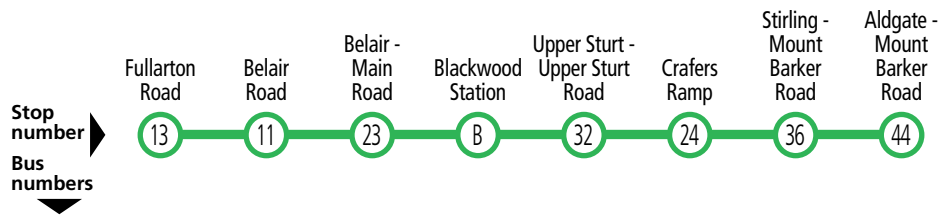

# 893, 894 Aldgate, Stirling & Crafers to Blackwood

Monday to Friday								
AM	<b>894</b>	-	-	-	7:19	7:24	-	7:38
	<b>893</b>	7:31	7:36	-	7:38	7:43	7:58	8:04
PM	<b>894H</b>	<b>TS2:43</b>	<b>TAS2:57</b>	<b>TS3:00</b>	-	<b>TS3:08</b>	-	<b>TS3:22</b>
	<b>894H</b>	<b>S3:40</b>	<b>AS3:54</b>	<b>S3:57</b>	-	<b>S4:03</b>	-	<b>S4:17</b>
	<b>894</b>	<b>H3:48</b>	<b>H3:54</b>	<b>H3:57</b>	-	<b>H4:03</b>	-	<b>H4:17</b>
	<b>894</b>	-	<b>4:49</b>	<b>4:51</b>	-	<b>4:56</b>	-	<b>5:06</b>
	<b>894</b>	-	<b>5:55</b>	<b>5:57</b>	-	<b>6:02</b>	-	<b>6:12</b>

### Legend

- A** – Time shown is at stop 36A Avenue Road, Stirling.
- H** – School holidays only.
- S** – School days only.
- T** – Tuesday only.

Services may operate to a different timetable during the December to January school holidays. Visit the Adelaide Metro website during this period for full details.

# 892, 894 Urrbrae & Blackwood to Stirling & Aldgate

Monday to Friday									
AM	<b>894</b>	-	-	-	7:41	7:51	7:58	8:01	8:07
	<b>894</b>	-	-	-	<b>H8:13</b>	<b>H8:23</b>	<b>H8:32</b>	<b>H8:35</b>	<b>H8:41</b>
	<b>894H</b>	-	-	-	<b>S8:13</b>	<b>S8:23</b>	<b>S8:32</b>	<b>SB8:36</b>	<b>S8:49</b>
PM	<b>892</b>	<b>S3:33</b>	<b>S3:40</b>	<b>S3:56</b>	-	<b>S4:11</b>	<b>S4:15</b>	<b>S4:18</b>	<b>S4:24</b>
	<b>894s</b>	-	-	-	<b>4:18</b>	<b>4:28</b>	<b>4:33</b>	<b>4:37</b>	-
	<b>894s</b>	-	-	-	<b>5:23</b>	<b>5:33</b>	<b>5:38</b>	<b>5:42</b>	-
	<b>894</b>	-	-	-	<b>6:23</b>	<b>6:33</b>	<b>6:38</b>	<b>6:41</b>	<b>6:45</b>

### Legend

- B** – Time shown is at stop 36B Avenue Road, Stirling.
- H** – School holidays only.
- S** – School days only.

Services may operate to a different timetable during the December to January school holidays. Visit the Adelaide Metro website during this period for full details.