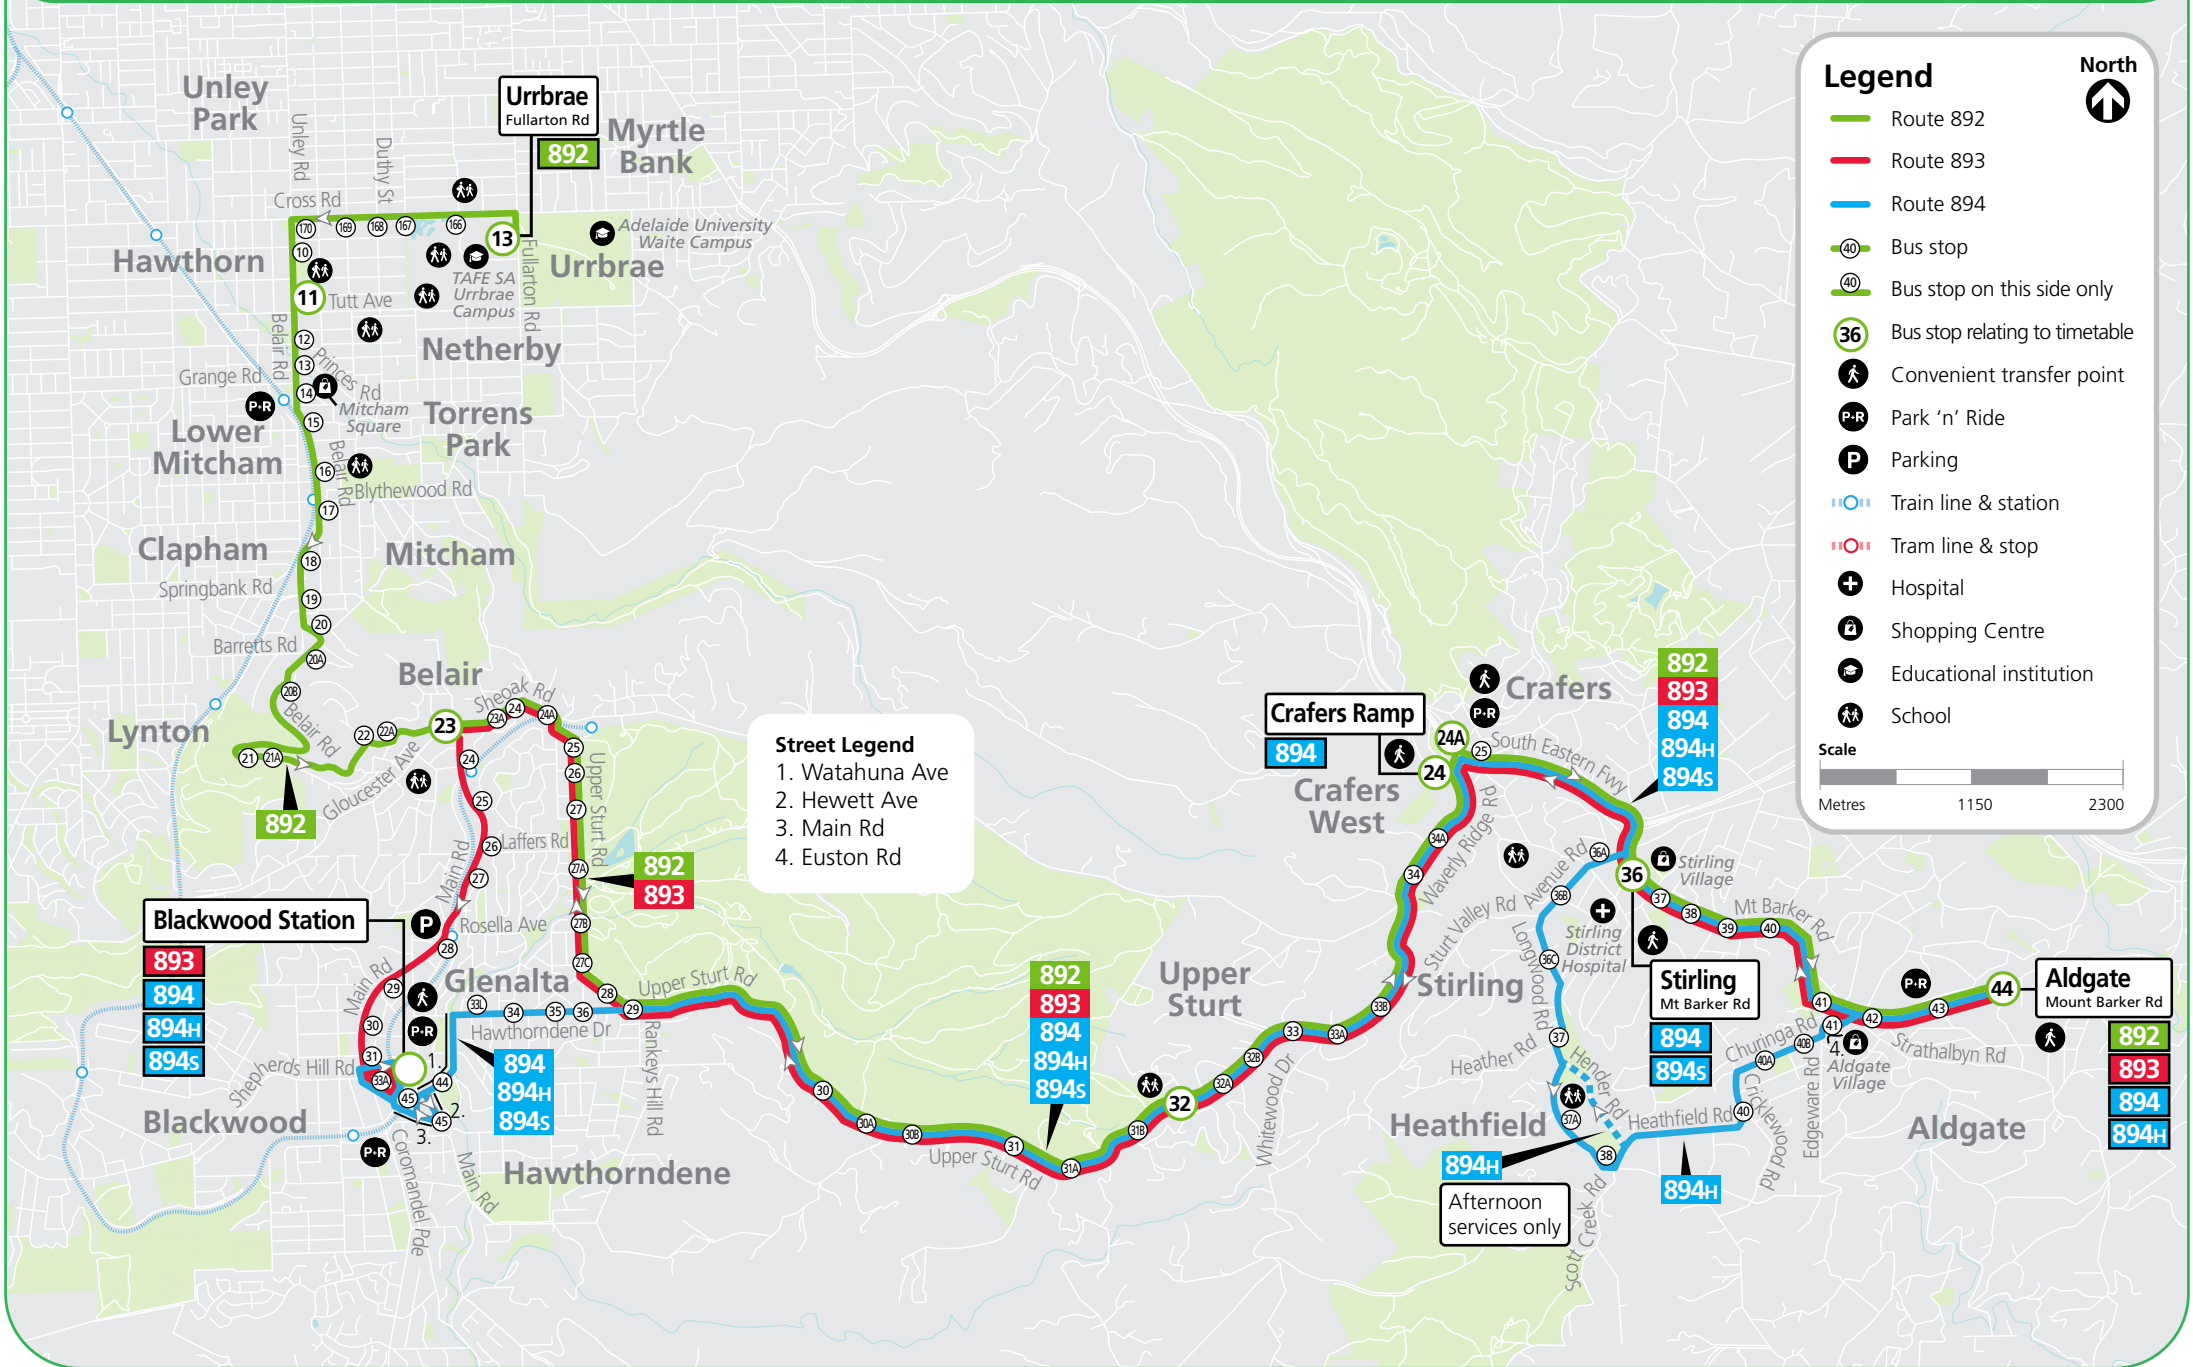

### Route descriptions

**892 Urrbrae to Aldgate**  
via Belair Road, Upper Sturt Road & Mount Barker Road. Service operates school days only.

**893 Aldgate to Blackwood Station** via Mount Barker Road, Upper Sturt Road & Main Road. Service operates Monday–Friday.

**894 Aldgate, Stirling & Crafers West to Blackwood Station** via Mount Barker Road, Upper Sturt Road & Hawthorndene Drive. Service operates Monday–Friday.  
**894h** - via Heathfield. Service operates school days only.  
**894s** - Blackwood Station to stop 36 Mount Barker Road, Stirling.

# 893, 894 Aldgate, Stirling & Crafers to Blackwood

Monday to Friday								
AM	<b>894</b>	-	-	-	7:19	7:24	-	7:38
	<b>893</b>	7:31	7:36	-	7:38	7:43	7:58	8:04
PM	<b>894H</b>	<b>TS2:43</b>	<b>TAS2:57</b>	<b>TS3:00</b>	-	<b>TS3:08</b>	-	<b>TS3:22</b>
	<b>894H</b>	<b>S3:40</b>	<b>AS3:54</b>	<b>S3:57</b>	-	<b>S4:03</b>	-	<b>S4:17</b>
	<b>894</b>	<b>H3:48</b>	<b>H3:54</b>	<b>H3:57</b>	-	<b>H4:03</b>	-	<b>H4:17</b>
	<b>894</b>	-	<b>4:49</b>	<b>4:51</b>	-	<b>4:56</b>	-	<b>5:06</b>
	<b>894</b>	-	<b>5:55</b>	<b>5:57</b>	-	<b>6:02</b>	-	<b>6:12</b>

# 892, 894 Urrbrae & Blackwood to Stirling & Aldgate

Monday to Friday									
AM	<b>894</b>	-	-	-	7:41	7:51	7:58	8:01	8:07
	<b>894</b>	-	-	-	<b>H8:13</b>	<b>H8:23</b>	<b>H8:32</b>	<b>H8:35</b>	<b>H8:41</b>
	<b>894H</b>	-	-	-	<b>S8:13</b>	<b>S8:23</b>	<b>S8:32</b>	<b>SB8:36</b>	<b>S8:49</b>
PM	<b>892</b>	<b>S3:33</b>	<b>S3:40</b>	<b>S3:56</b>	-	<b>S4:11</b>	<b>S4:15</b>	<b>S4:18</b>	<b>S4:24</b>
	<b>894s</b>	-	-	-	<b>4:18</b>	<b>4:28</b>	<b>4:33</b>	<b>4:37</b>	-
	<b>894s</b>	-	-	-	<b>5:23</b>	<b>5:33</b>	<b>5:38</b>	<b>5:42</b>	-
	<b>894</b>	-	-	-	<b>6:23</b>	<b>6:33</b>	<b>6:38</b>	<b>6:41</b>	<b>6:45</b>