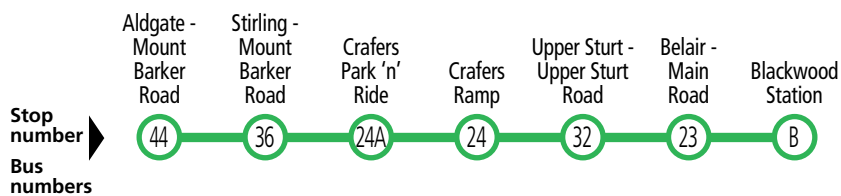

893, 894 Aldgate, Stirling & Crafers to Blackwood

Monday to Friday								
AM	894	-	-	-	7:19	7:24	-	7:38
	893	7:31	7:36	-	7:38	7:43	7:58	8:04
PM	894H	TS2:43	TAS2:57	TS3:00	-	TS3:08	-	TS3:22
	894H	S3:40	AS3:54	S3:57	-	S4:03	-	S4:17
	894	H3:48	H3:54	H3:57	-	H4:03	-	H4:17
	894	-	4:49	4:51	-	4:56	-	5:06
	894	-	5:55	5:57	-	6:02	-	6:12

Legend

- **A** – Time shown is at stop 36A Avenue Road, Stirling.
- **H** – School holidays only.
- **S** – School days only.
- **T** – Tuesday only.

Services may operate to a different timetable during the December to January school holidays. Visit the Adelaide Metro website during this period for full details.