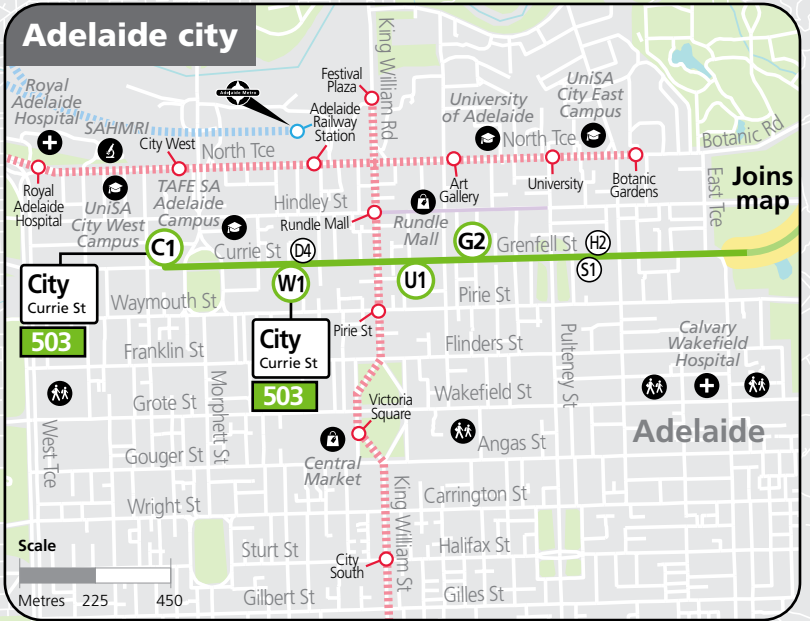

### Route descriptions

**503 Tea Tree Plaza Interchange to Paradise Interchange**  
via Helen Terrace & Valiant Road. Peak hour services extend to & from city via O-Bahn. Service operates 7 days.

Services may operate to a different timetable during the December to January school holidays. Visit the Adelaide Metro website during this period for full details.

## Legend

- Route 503
- Bus stop
- Bus stop on this side only
- Bus stop relating to timetable
- Convenient transfer point
- Park 'n' Ride
- Train line & station
- Tram line & stop
- Hospital
- School
- Shopping Centre
- Educational Institution
- Medical research precinct
- Adelaide Metro InfoCentre

## Street Legend

1. Smart Rd
2. Flockhart Ave
3. Ardtornish St
4. Sudholz Rd
5. Darley Rd

**Adelaide O-Bahn**  
Fast and frequent services

See inset map for Adelaide city

## Monday to Friday

	City - Currie Street	City - Grenfell Street	Klemzig Interchange	Paradise Interchange	Grand Junction Road	Tea Tree Plaza Interchange
AM	503	-	-	7:23	7:35	7:47
	503	-	-	7:53	8:05	8:18
	503	-	-	8:27	8:40	8:53
	503	-	-	8:50	9:02	9:14
	503	-	-	9:20	9:31	9:43
	503	-	-	9:50	10:01	10:13
	503	-	-	10:20	10:31	10:43
	503	-	-	10:50	11:01	11:13
	503	-	-	11:20	11:31	11:43
	503	-	-	11:50	12:01	12:13
PM	503	-	-	12:20	12:31	12:43
	503	-	-	12:50	1:01	1:13
	503	-	-	1:20	1:31	1:43
	503	-	-	1:50	2:02	2:14
	503	-	-	2:20	2:32	2:44
	503	-	-	2:50	3:02	3:14
	503	-	-	3:25	3:39	3:53
	503	-	-	3:55	4:08	4:21
	503	-	-	4:21	4:34	4:47
	503	4:25	4:30	4:39	4:43	4:56
	503	4:43	4:48	4:57	5:01	5:15
	503	5:02	5:08	5:18	5:22	5:36
	503	5:24	5:30	5:40	5:44	5:58
	503	5:46	5:52	6:01	6:05	6:18
	503	6:03	6:08	6:17	6:21	6:33
	503	-	-	-	6:53	7:04
	503	-	-	-	7:27	7:38
	503	-	-	-	7:57	8:08
	503	-	-	-	8:27	8:38
	503	-	-	-	9:27	9:38
	503	-	-	-	10:27	10:38
	503	-	-	-	11:27	11:38