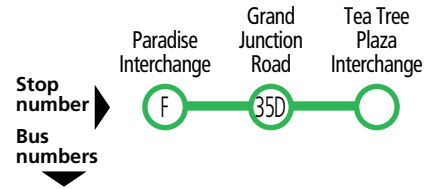

Saturday only

	Paradise Interchange	Grand Junction Road	Tea Tree Plaza Interchange
AM	503	8:39	8:50
			9:02
Saturday, Sunday & public holidays			
AM	503	9:39	9:50
	503	10:39	10:50
	503	11:39	11:50
	503	12:39	12:50
PM	503	1:39	1:50
	503	2:39	2:50
	503	3:39	3:50
	503	4:39	4:50
	503	5:39	5:50
	503	6:35	6:46
	503	7:27	7:38
	503	8:27	8:38
	503	9:27	9:38
	503	10:27	10:38
	503	11:27	11:38

Services may operate to a different timetable during the December to January school holidays. Visit the Adelaide Metro website during this period for full details.

Adelaide O-Bahn

Catch fast and frequent services to and from the city at any O-Bahn Interchange.