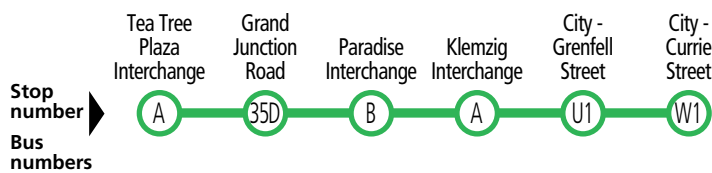

### Route descriptions

**503 Tea Tree Plaza Interchange to Paradise Interchange**  
via Helen Terrace & Valiant Road. Peak hour services extend to & from city via O-Bahn. Service operates 7 days.

Services may operate to a different timetable during the December to January school holidays. Visit the Adelaide Metro website during this period for full details.

## Legend

- Route 503
- Bus stop
- Bus stop on this side only
- Bus stop relating to timetable
- Convenient transfer point
- Park 'n' Ride
- Train line & station
- Tram line & stop
- Hospital
- School
- Shopping Centre
- Educational Institution
- Medical research precinct
- Adelaide Metro InfoCentre

## Street Legend

1. Smart Rd
2. Flockhart Ave
3. Ardtornish St
4. Sudholz Rd
5. Darley Rd

**Adelaide O-Bahn**  
Fast and frequent services

See inset map for Adelaide city

# 503 Tea Tree Plaza to Paradise & city