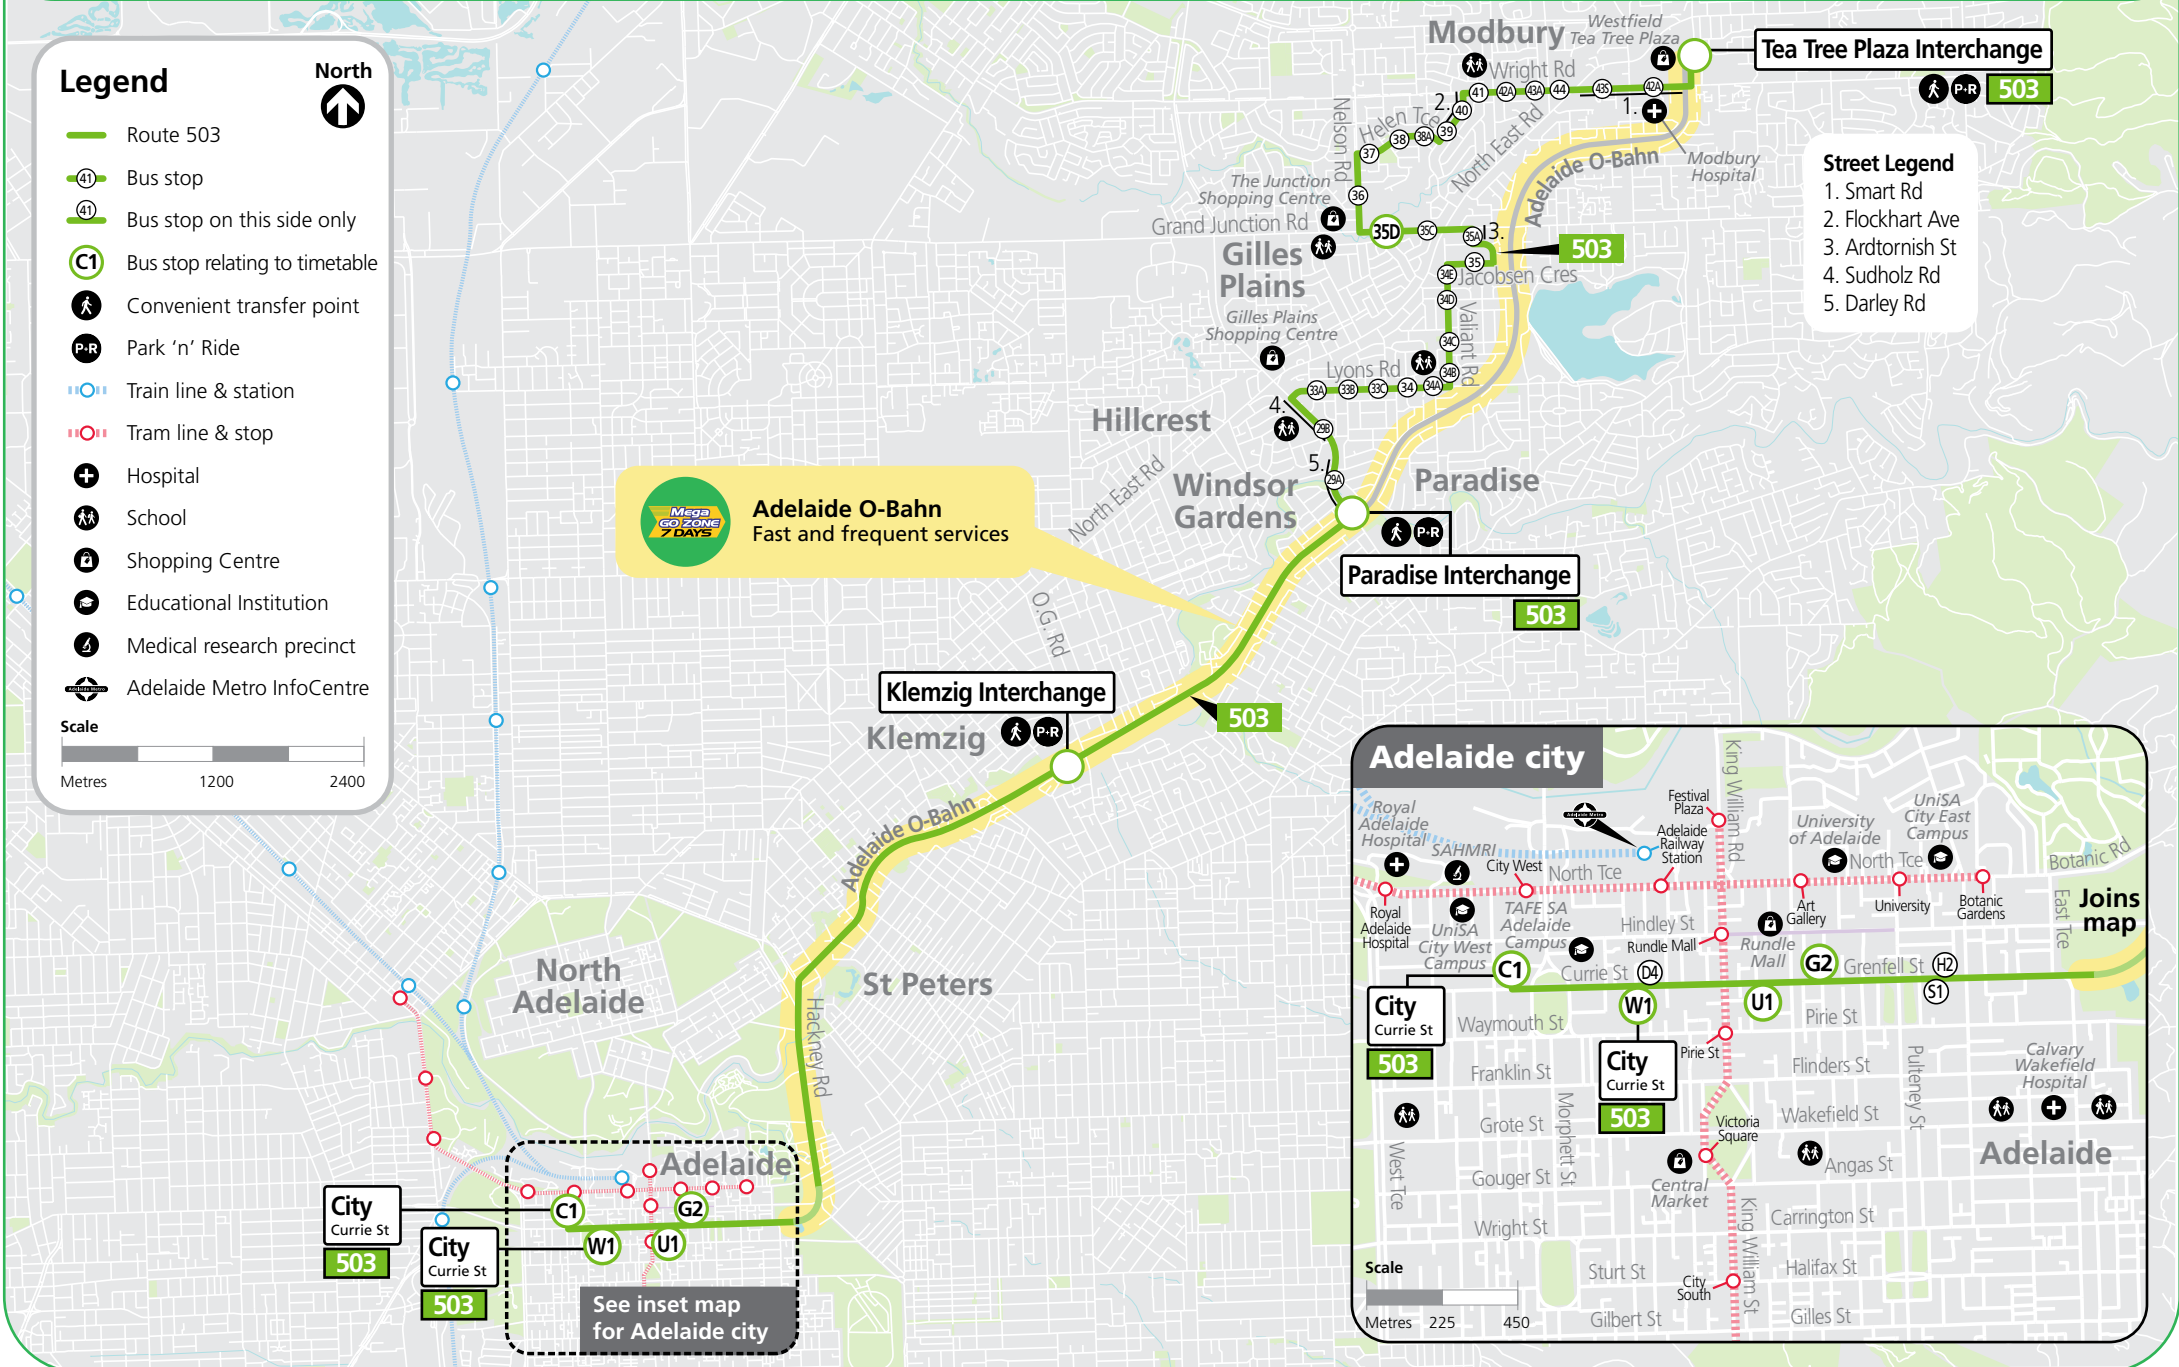

### Route descriptions

**503 Tea Tree Plaza Interchange to Paradise Interchange**  
via Helen Terrace & Valiant Road. Peak hour services extend to & from city via O-Bahn. Service operates 7 days.

Services may operate to a different timetable during the December to January school holidays. Visit the Adelaide Metro website during this period for full details.

## Legend

- Route 503
- Bus stop
- Bus stop on this side only
- Bus stop relating to timetable
- Convenient transfer point
- Park 'n' Ride
- Train line & station
- Tram line & stop
- Hospital
- School
- Shopping Centre
- Educational Institution
- Medical research precinct
- Adelaide Metro InfoCentre

## Street Legend

1. Smart Rd
2. Flockhart Ave
3. Ardtornish St
4. Sudholz Rd
5. Darley Rd

**Adelaide O-Bahn**  
Fast and frequent services

See inset map for Adelaide city

## Monday to Friday

	City - Currie Street	City - Grenfell Street	Klemzig Interchange	Paradise Interchange	Grand Junction Road	Tea Tree Plaza Interchange
AM	503	-	-	7:23	7:35	7:47
	503	-	-	7:53	8:05	8:18
	503	-	-	8:27	8:40	8:53
	503	-	-	8:50	9:02	9:14
	503	-	-	9:20	9:31	9:43
	503	-	-	9:50	10:01	10:13
	503	-	-	10:20	10:31	10:43
	503	-	-	10:50	11:01	11:13
	503	-	-	11:20	11:31	11:43
	503	-	-	11:50	12:01	12:13
PM	503	-	-	12:20	12:31	12:43
	503	-	-	12:50	1:01	1:13
	503	-	-	1:20	1:31	1:43
	503	-	-	1:50	2:02	2:14
	503	-	-	2:20	2:32	2:44
	503	-	-	2:50	3:02	3:14
	503	-	-	3:25	3:39	3:53
	503	-	-	3:55	4:08	4:21
	503	-	-	4:21	4:34	4:47
	503	4:25	4:30	4:39	4:43	4:56
	503	4:43	4:48	4:57	5:01	5:15
	503	5:02	5:08	5:18	5:22	5:36
	503	5:24	5:30	5:40	5:44	5:58
	503	5:46	5:52	6:01	6:05	6:18
	503	6:03	6:08	6:17	6:21	6:33
	503	-	-	-	6:53	7:04
	503	-	-	-	7:27	7:38
	503	-	-	-	7:57	8:08
	503	-	-	-	8:27	8:38
	503	-	-	-	9:27	9:38
	503	-	-	-	10:27	10:38
	503	-	-	-	11:27	11:38