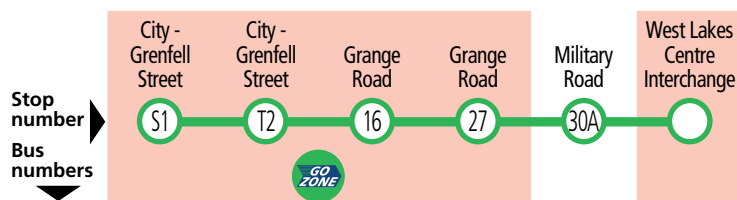

110 City to West Lakes

Monday to Friday (continued)

Time	Bus number	City - Grenfell Street	City - Grenfell Street	Grange Road	Grange Road	Military Road	West Lakes Centre Interchange
PM	110	8:46	8:48	9:04	*9:11	-	9:20
	110	9:16	9:18	9:34	*9:41	-	9:50
	110	9:46	9:48	10:04	*10:11	-	10:20
	110	10:16	10:18	10:34	*10:41	-	10:50
	110	10:46	10:48	11:04	*11:11	-	11:20
AM	110	11:16	11:18	11:33	*11:39	-	11:48
	110	12:16	12:18	12:33	*12:39	-	12:48