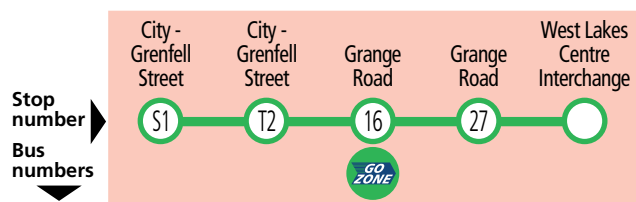

110 City to West Lakes

Monday to Friday (continued)

Time	Bus number	City - Grenfell Street	City - Grenfell Street	Grange Road	Grange Road	Military Road	West Lakes Centre Interchange
PM	110	8:46	8:48	9:04	*9:11	-	9:20
	110	9:16	9:18	9:34	*9:41	-	9:50
	110	9:46	9:48	10:04	*10:11	-	10:20
	110	10:16	10:18	10:34	*10:41	-	10:50
	110	10:46	10:48	11:04	*11:11	-	11:20
AM	110	11:16	11:18	11:33	*11:39	-	11:48
	110	12:16	12:18	12:33	*12:39	-	12:48

Legend

* – Times are approximate only. Bus does not have to wait until this time to depart stop.

Services may operate to a different timetable during the December to January school holidays. Visit the Adelaide Metro website during this period for full details.

110 City to West Lakes

Saturday only

AM	110	6:59	7:01	7:17	*7:24	7:33
	110	7:19	7:21	7:37	*7:44	7:53
	110	7:49	7:51	8:07	*8:14	8:23

Saturday, Sunday & public holidays

AM	110	8:19	8:21	8:39	*8:48	8:57	
	110	8:47	8:49	9:07	*9:17	9:26	
	110	9:17	9:19	9:39	*9:49	9:58	
	110	9:47	9:49	10:09	*10:19	10:28	
	110	10:17	10:19	10:39	*10:49	10:58	
	110	10:47	10:49	11:09	*11:19	11:28	
	110	11:17	11:19	11:39	*11:49	11:58	
	110	11:47	11:49	12:09	*12:19	12:28	
	PM	110	12:17	12:19	12:39	*12:49	12:58
		110	12:47	12:49	1:09	*1:19	1:28
		110	1:17	1:19	1:39	*1:49	1:58
		110	1:47	1:49	2:09	*2:19	2:28
		110	2:18	2:20	2:40	*2:50	2:59
		110	2:48	2:50	3:10	*3:20	3:29
110		3:18	3:20	3:40	*3:50	3:59	
110		3:48	3:50	4:10	*4:20	4:29	
110		4:18	4:20	4:40	*4:50	4:59	
110		4:48	4:50	5:10	*5:20	5:29	
110		5:18	5:20	5:40	*5:50	5:59	
110		5:48	5:50	6:10	*6:20	6:29	
110		6:18	6:20	6:39	*6:47	6:56	
110		6:48	6:50	7:06	*7:14	7:23	
110		7:16	7:18	7:34	*7:42	7:51	
110		7:46	7:48	8:04	*8:12	8:21	
AM		110	8:16	8:18	8:34	*8:42	8:51
		110	8:46	8:48	9:04	*9:12	9:21
	110	9:16	9:18	9:34	*9:42	9:51	
	110	9:46	9:48	10:04	*10:12	10:21	
	110	10:16	10:18	10:34	*10:42	10:51	
	110	L10:46	L10:48	L11:04	*L11:12	L11:21	
	110	11:16	11:18	11:33	*11:39	11:48	
	110	12:16	12:18	12:33	*12:39	12:48	