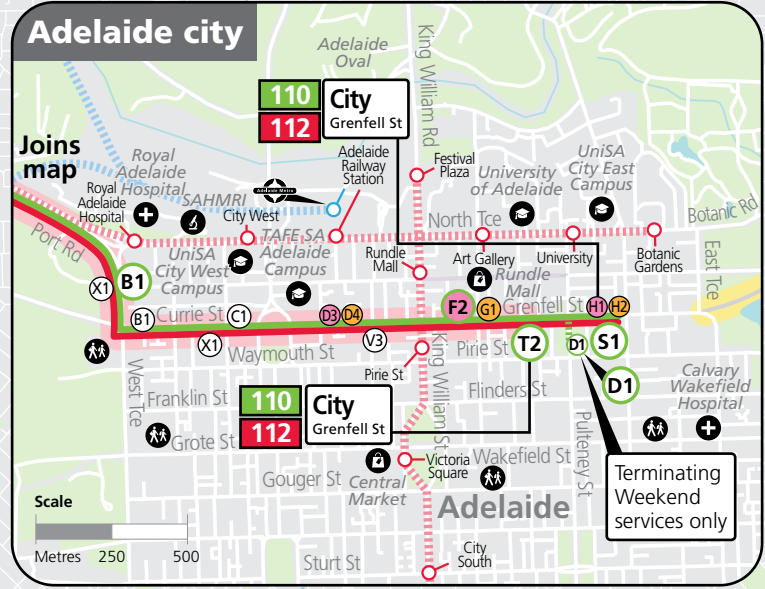

110 West Lakes Centre Interchange to city via Frederick Road, Grange Road & South Road. Service operates 7 days.

112 West Lakes Centre Interchange to city via Military Road, Grange Road & South Road. Service operates Monday–Friday.

Services may operate to a different timetable during the December to January school holidays. Visit the Adelaide Metro website during this period for full details.

GO ZONE West Lakes to city

Between West Lakes Centre Interchange and the city, catch bus 110 approximately every 15 minutes between 7:30am and 6:30pm Monday to Friday and every 30 minutes at night, Saturday, Sunday and public holidays until 10pm.

See inset map for West Lakes

Joins map

West Lakes

West Lakes to City

Legend

- Route 110
- Route 112
- Bus stop
- Bus stop on this side only
- Bus stop relating to timetable
- Convenient transfer point
- Parking
- Train line & station
- Tram line & stop
- Hospital
- School
- Shopping Centre
- Educational Institution
- Medical research precinct
- Adelaide Metro InfoCentre

110 City to West Lakes

Monday to Friday (continued)

Time	Bus number	City - Grenfell Street	City - Grenfell Street	Grange Road	Grange Road	Military Road	West Lakes Centre Interchange
PM	110	8:46	8:48	9:04	*9:11	-	9:20
	110	9:16	9:18	9:34	*9:41	-	9:50
	110	9:46	9:48	10:04	*10:11	-	10:20
	110	10:16	10:18	10:34	*10:41	-	10:50
	110	10:46	10:48	11:04	*11:11	-	11:20
AM	110	11:16	11:18	11:33	*11:39	-	11:48
	110	12:16	12:18	12:33	*12:39	-	12:48