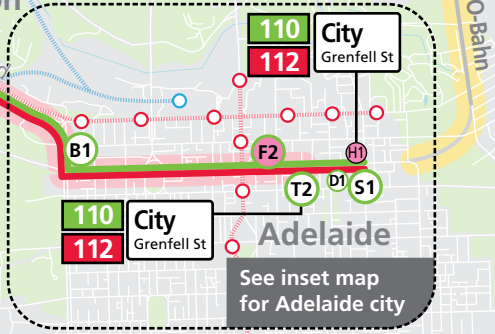

110, 112 West Lakes to city

West Lakes Centre Interchange

110
112

West Lakes

See inset map for West Lakes

Joins map

West Lakes

West Lakes to City

Legend

- Route 110
- Route 112
- Bus stop
- Bus stop on this side only
- Bus stop relating to timetable
- Convenient transfer point
- Parking
- Train line & station
- Tram line & stop
- Hospital
- School
- Shopping Centre
- Educational Institution
- Medical research precinct
- Adelaide Metro InfoCentre

City bus stop legend

- Bus stop is operational between 2:30pm & 6:30pm Monday to Friday only.
- Bus stop is operational at all times except 2:30pm to 6:30pm Monday to Friday.
- Bus stop is operational at all times.