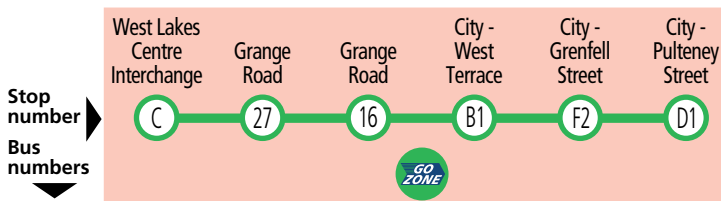

Services may operate to a different timetable during the December to January school holidays. Visit the Adelaide Metro website during this period for full details.

GO ZONE West Lakes to city

Between West Lakes Centre Interchange and the city, catch bus 110 approximately every 15 minutes between 7:30am and 6:30pm Monday to Friday and every 30 minutes at night, Saturday, Sunday and public holidays until 10pm.

110 West Lakes to city

Saturday only

AM	110	7:10	7:18	7:26	*7:36	7:42	7:45
	110	7:40	7:49	7:57	*8:07	8:13	8:16

Saturday, Sunday & public holidays

AM	110	8:03	8:12	8:20	*8:31	8:37	8:40
	110	8:30	8:39	8:48	*8:59	9:05	9:08
	110	8:59	9:09	9:19	*9:31	9:39	9:42
	110	9:29	9:39	9:49	*10:01	10:09	10:12
	110	9:59	10:09	10:19	*10:31	10:39	10:42
	110	10:29	10:39	10:49	*11:01	11:09	11:12
	110	10:59	11:09	11:19	*11:31	11:39	11:42
	110	11:29	11:39	11:49	*12:01	12:09	12:12
	110	11:59	12:09	12:19	*12:31	12:39	12:42
PM	110	12:29	12:39	12:49	*1:01	1:09	1:12
	110	12:59	1:09	1:19	*1:31	1:39	1:42
	110	1:29	1:39	1:49	*2:01	2:09	2:12
	110	1:59	2:09	2:19	*2:31	2:39	2:42
	110	2:29	2:39	2:49	*3:01	3:09	3:12
	110	2:59	3:09	3:19	*3:31	3:39	3:42
	110	3:29	3:39	3:49	*4:01	4:09	4:12
	110	3:59	4:09	4:19	*4:31	4:39	4:42
	110	4:29	4:39	4:49	*5:01	5:09	5:12
	110	4:59	5:09	5:19	*5:31	5:39	5:42
	110	5:29	5:39	5:49	*6:01	6:09	6:12
	110	6:00	6:10	6:19	*6:31	6:39	6:42
	110	6:34	6:43	6:51	*7:02	7:08	7:11
	110	7:05	7:13	7:21	*7:32	7:38	7:41
	110	7:35	7:43	7:51	*8:02	8:08	8:11
	110	8:05	8:13	8:21	*8:32	8:38	8:41
	110	8:35	8:43	8:51	*9:02	9:08	9:11
	110	9:05	9:13	9:21	*9:32	9:38	9:41
	110	9:35	9:43	9:51	*10:02	10:08	10:11
	110	L10:05	L10:13	L10:21	*L10:32	L10:38	L10:41
	110	10:35	10:43	10:51	*11:02	11:08	11:11
	110	11:35	11:43	11:51	*12:02	12:08	12:11