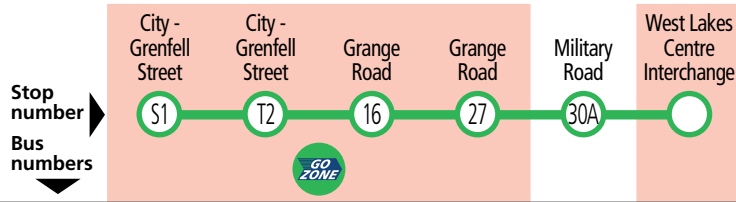

110, 112 City to West Lakes

Monday to Friday

	Bus number	City - Grenfell Street	City - Grenfell Street	Grange Road	Grange Road	Military Road	West Lakes Centre Interchange	
AM	110	5:46	5:48	6:03	*6:09	-	6:18	
	110	6:28	6:30	6:47	*6:53	-	7:02	
	110	6:55	6:57	7:16	*7:23	-	7:32	
	110	7:10	7:13	7:32	*7:41	-	7:50	
	110	7:18	7:21	7:41	*7:50	-	8:01	
	110	7:33	7:36	7:56	*8:05	-	8:16	
	110	7:49	7:52	8:13	*8:23	-	8:34	
	110	8:05	8:08	8:30	*8:40	-	8:51	
	110	8:20	8:23	8:48	*8:57	-	9:08	
	110	8:39	8:42	9:04	*9:13	-	9:24	
	110	8:52	8:55	9:16	*9:25	-	9:36	
	110	9:04	9:07	9:27	*9:36	-	9:47	
	110	9:18	9:21	9:41	*9:50	-	10:01	
	110	9:31	9:34	9:54	*10:03	-	10:14	
	110	9:45	9:48	10:08	*10:17	-	10:28	
	110	9:58	10:01	10:21	*10:30	-	10:41	
	110	10:13	10:16	10:36	*10:45	-	10:56	
	110	10:28	10:31	10:51	*11:00	-	11:11	
	PM	110	10:43	10:46	11:06	*11:15	-	11:26
		110	10:58	11:01	11:21	*11:30	-	11:41
110		11:13	11:16	11:36	*11:45	-	11:56	
110		11:28	11:31	11:51	*12:00	-	12:11	
110		11:43	11:46	12:06	*12:15	-	12:26	
110		11:58	12:01	12:21	*12:30	-	12:41	
110		12:13	12:16	12:36	*12:45	-	12:56	
110		12:28	12:31	12:51	*1:00	-	1:11	
110		12:43	12:46	1:06	*1:15	-	1:26	
110		12:58	1:01	1:21	*1:30	-	1:41	
110		1:13	1:16	1:36	*1:45	-	1:56	
110		1:28	1:31	1:51	*2:00	-	2:11	
110		1:43	1:46	2:06	*2:15	-	2:26	
110		1:58	2:01	2:21	*2:30	-	2:41	
110		2:13	2:16	2:36	*2:45	-	2:56	
110		2:28	2:31	2:52	*3:02	-	3:13	
110		2:43	2:46	3:11	*3:22	-	3:33	
110		2:58	3:01	3:29	*3:42	-	3:53	
110		3:13	3:16	3:44	*3:58	-	4:09	
110		3:29	3:32	4:00	*4:11	-	4:22	
112		3:38	3:41	4:06	*4:17	4:21	4:31	
110		3:46	3:49	4:14	*4:25	-	4:36	
110		3:56	3:59	4:24	*4:35	-	4:46	
112		4:05	4:08	4:32	*4:43	4:47	4:57	
110		4:13	4:16	4:40	*4:51	-	5:02	
110		4:20	4:23	4:47	*4:58	-	5:09	
110		4:28	4:31	4:55	*5:06	-	5:17	
112		4:35	4:38	5:03	*5:14	5:18	5:28	
110		4:43	4:46	5:11	*5:22	-	5:33	
110		4:50	4:53	5:19	*5:30	-	5:41	
110	4:58	5:01	5:27	*5:38	-	5:49		
112	5:06	5:09	5:35	*5:46	5:50	6:00		
110	5:14	5:17	5:43	*5:53	-	6:04		
110	5:21	5:24	5:49	*5:59	-	6:10		
110	5:29	5:32	5:57	*6:06	-	6:17		
112	5:38	5:41	6:05	*6:14	6:18	6:28		
110	5:46	5:49	6:11	*6:21	-	6:32		
110	5:53	5:56	6:17	*6:26	-	6:37		
112	5:58	6:01	6:20	*6:29	6:33	6:42		
110	6:05	6:08	6:27	*6:36	-	6:46		
110	6:19	6:22	6:41	*6:50	-	7:00		
110	6:33	6:36	6:53	*7:02	-	7:12		
110	6:48	6:50	7:07	*7:15	-	7:25		
110	7:00	7:02	7:19	*7:27	-	7:36		
110	7:30	7:32	7:48	*7:56	-	8:05		
110	7:46	7:48	8:04	*8:11	-	8:20		
110	8:16	8:18	8:34	*8:41	-	8:50		

Services may operate to a different timetable during the December to January school holidays. Visit the Adelaide Metro website during this period for full details.

Legend

* - Times are approximate only. Bus does not have to wait until this time to depart stop.