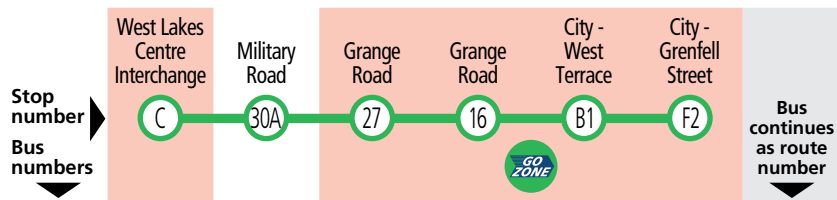

110 West Lakes to city

Monday to Friday (continued)

PM	110	7:05	-	7:13	7:21	*7:32	7:38	-
	110	7:35	-	7:43	7:51	*8:02	8:08	-
	110	8:05	-	8:13	8:21	*8:32	8:38	-
	110	8:35	-	8:43	8:51	*9:02	9:08	-
	110	9:05	-	9:13	9:21	*9:32	9:38	-
	110	9:35	-	9:43	9:51	*10:02	10:08	-
	110	10:05	-	10:13	10:21	*10:32	10:38	-
	110	10:35	-	10:43	10:51	*11:02	11:08	-

Legend

* – Times are approximate only. Bus does not have to wait until this time to depart stop.

Services may operate to a different timetable during the December to January school holidays. Visit the Adelaide Metro website during this period for full details.