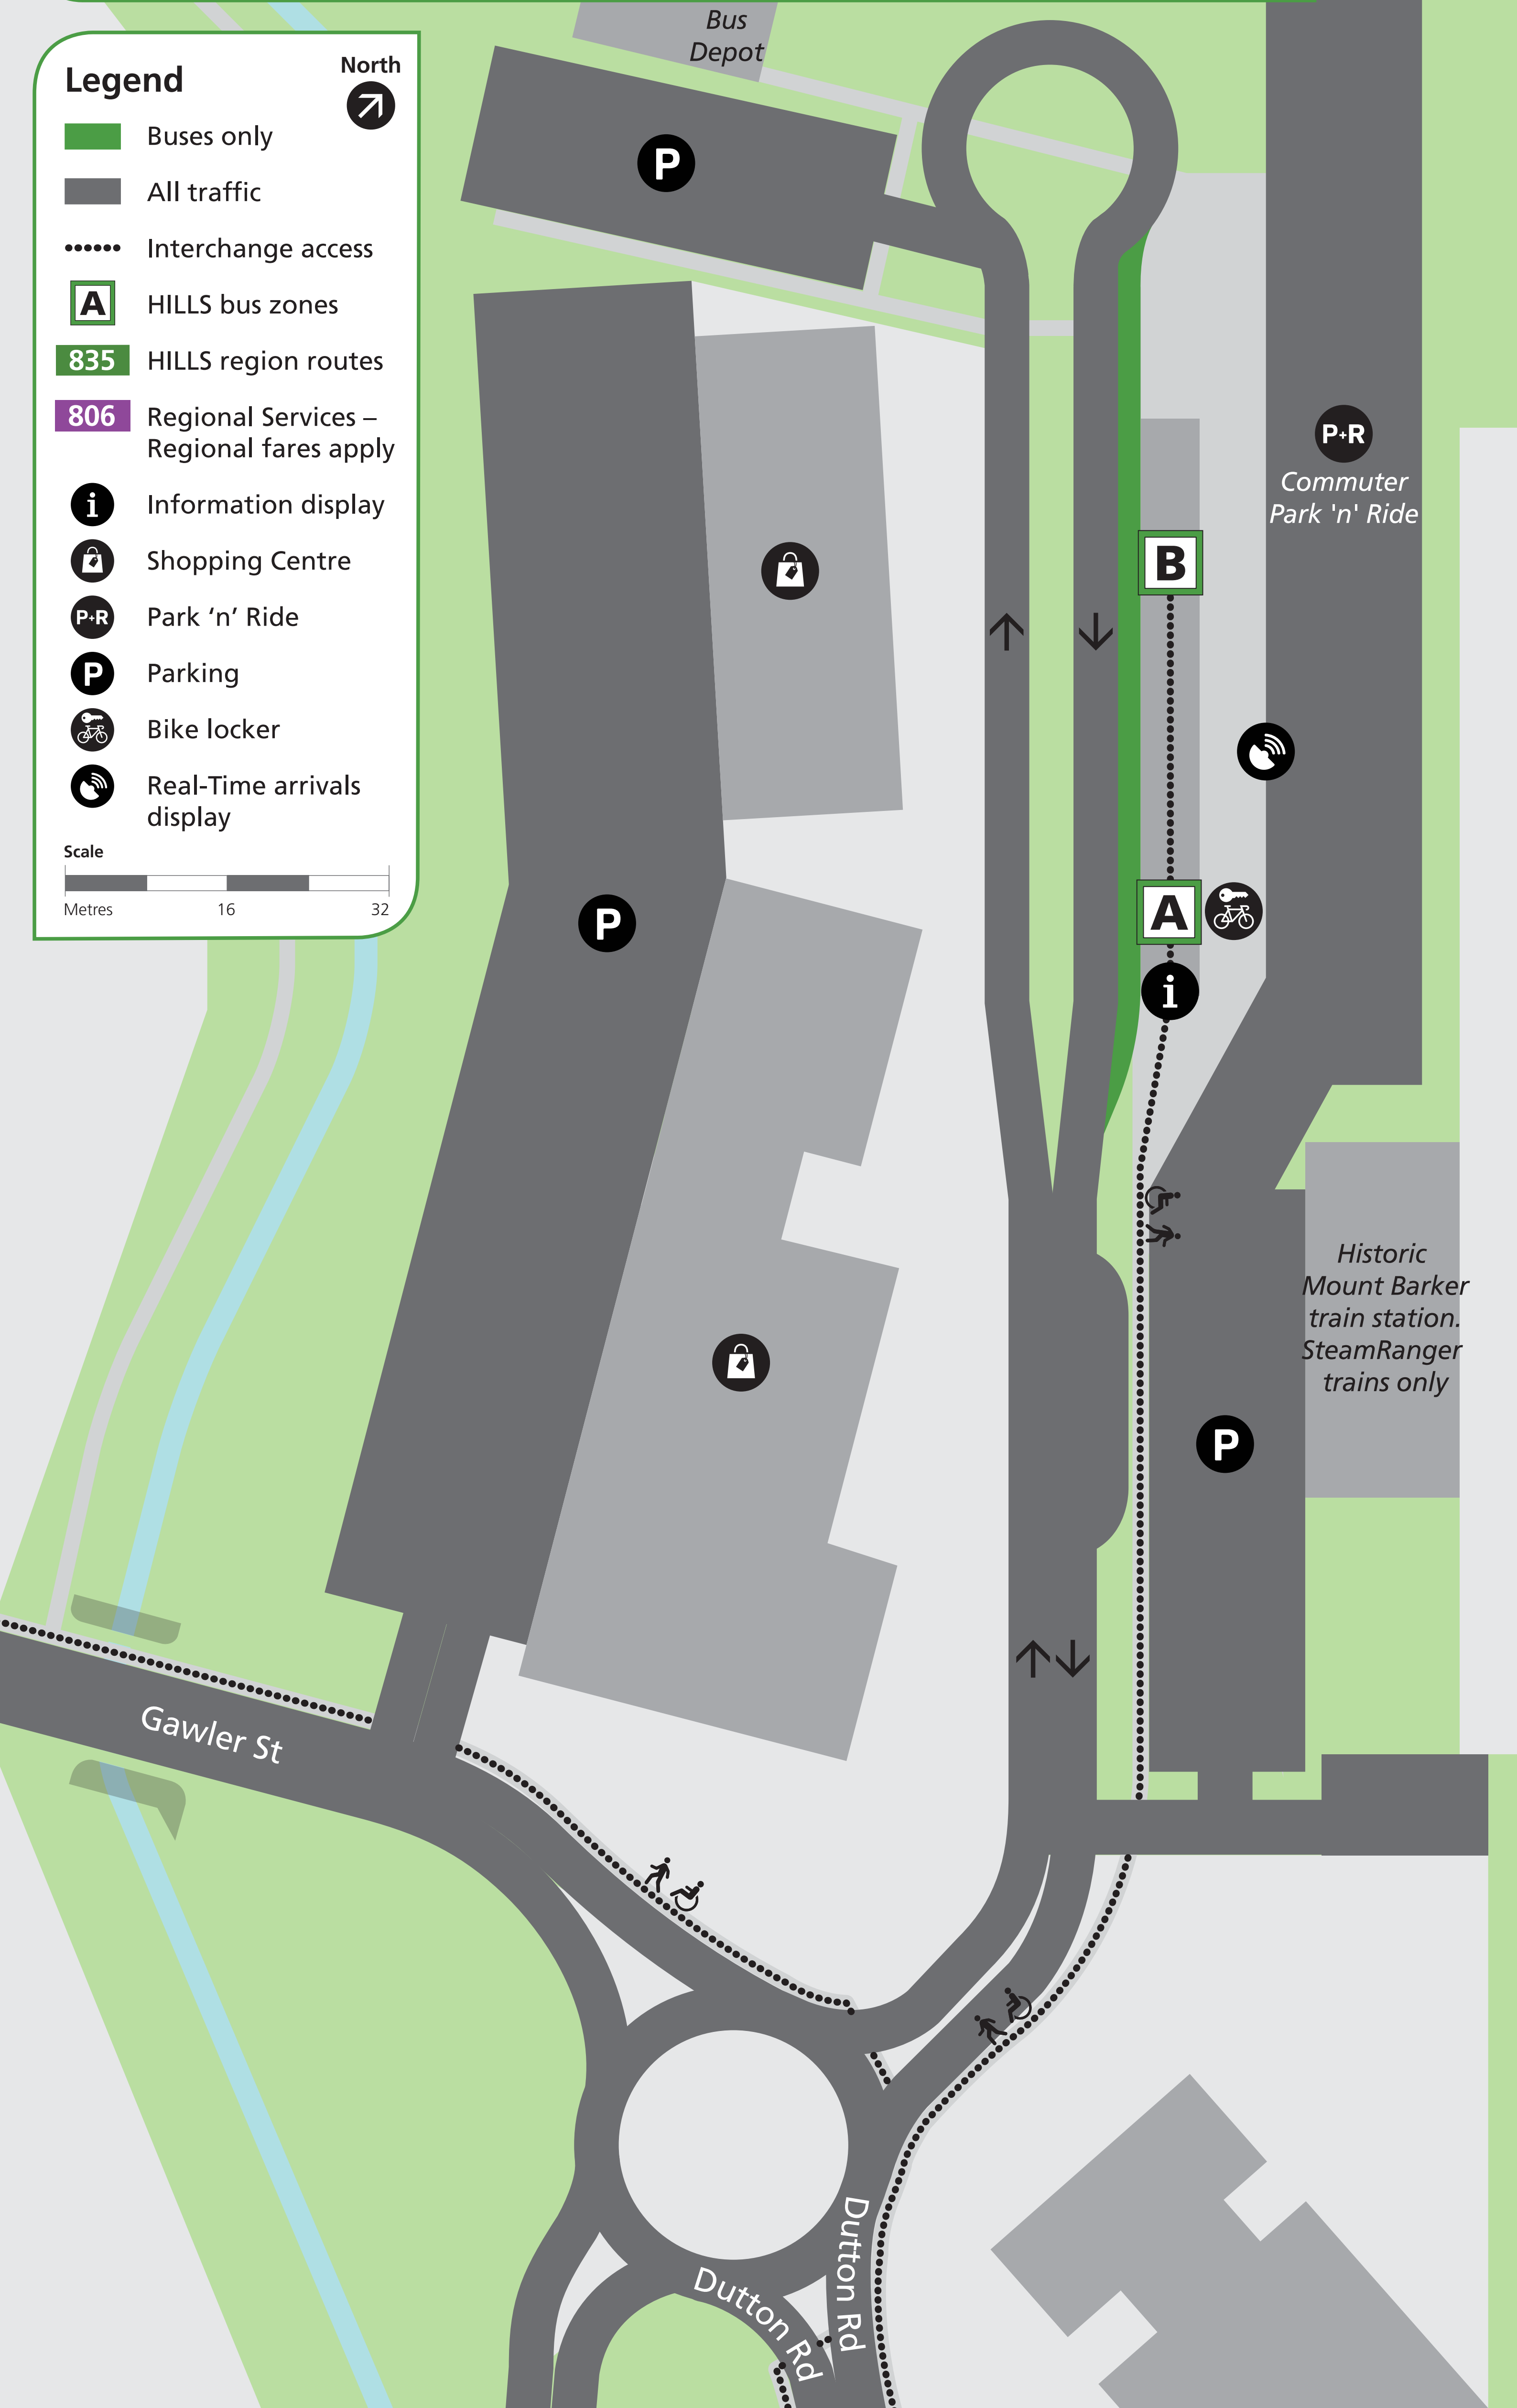

Mount Barker Dutton Road Park 'n' Ride

Legend

-  Buses only
-  All traffic
-  Interchange access
-  HILLS bus zones
-  HILLS region routes
-  Regional Services – Regional fares apply
-  Information display
-  Shopping Centre
-  Park 'n' Ride
-  Parking
-  Bike locker
-  Real-Time arrivals display

North

Bus zone information

Zone

A

T800

Express to city via South Eastern Fwy

801 N801

To city via Mount Barker Rd, Aldgate & South Eastern Fwy

860F

To city via Mount Barker Rd & South Eastern Fwy

Zone

B

835

To Lobethal via Main St

837

To Nairne via Princes Hwy

838

Mount Barker west Clockwise loop

839

Mount Barker east Clockwise loop

852

To Strathalbyn/ Langhorne Creek via Adelaide Rd & Strathalbyn-

Langhorne Creek Rd. **Regional Service past stop 71 Wellington Rd, Mount Barker & Regional fares apply past this point.**