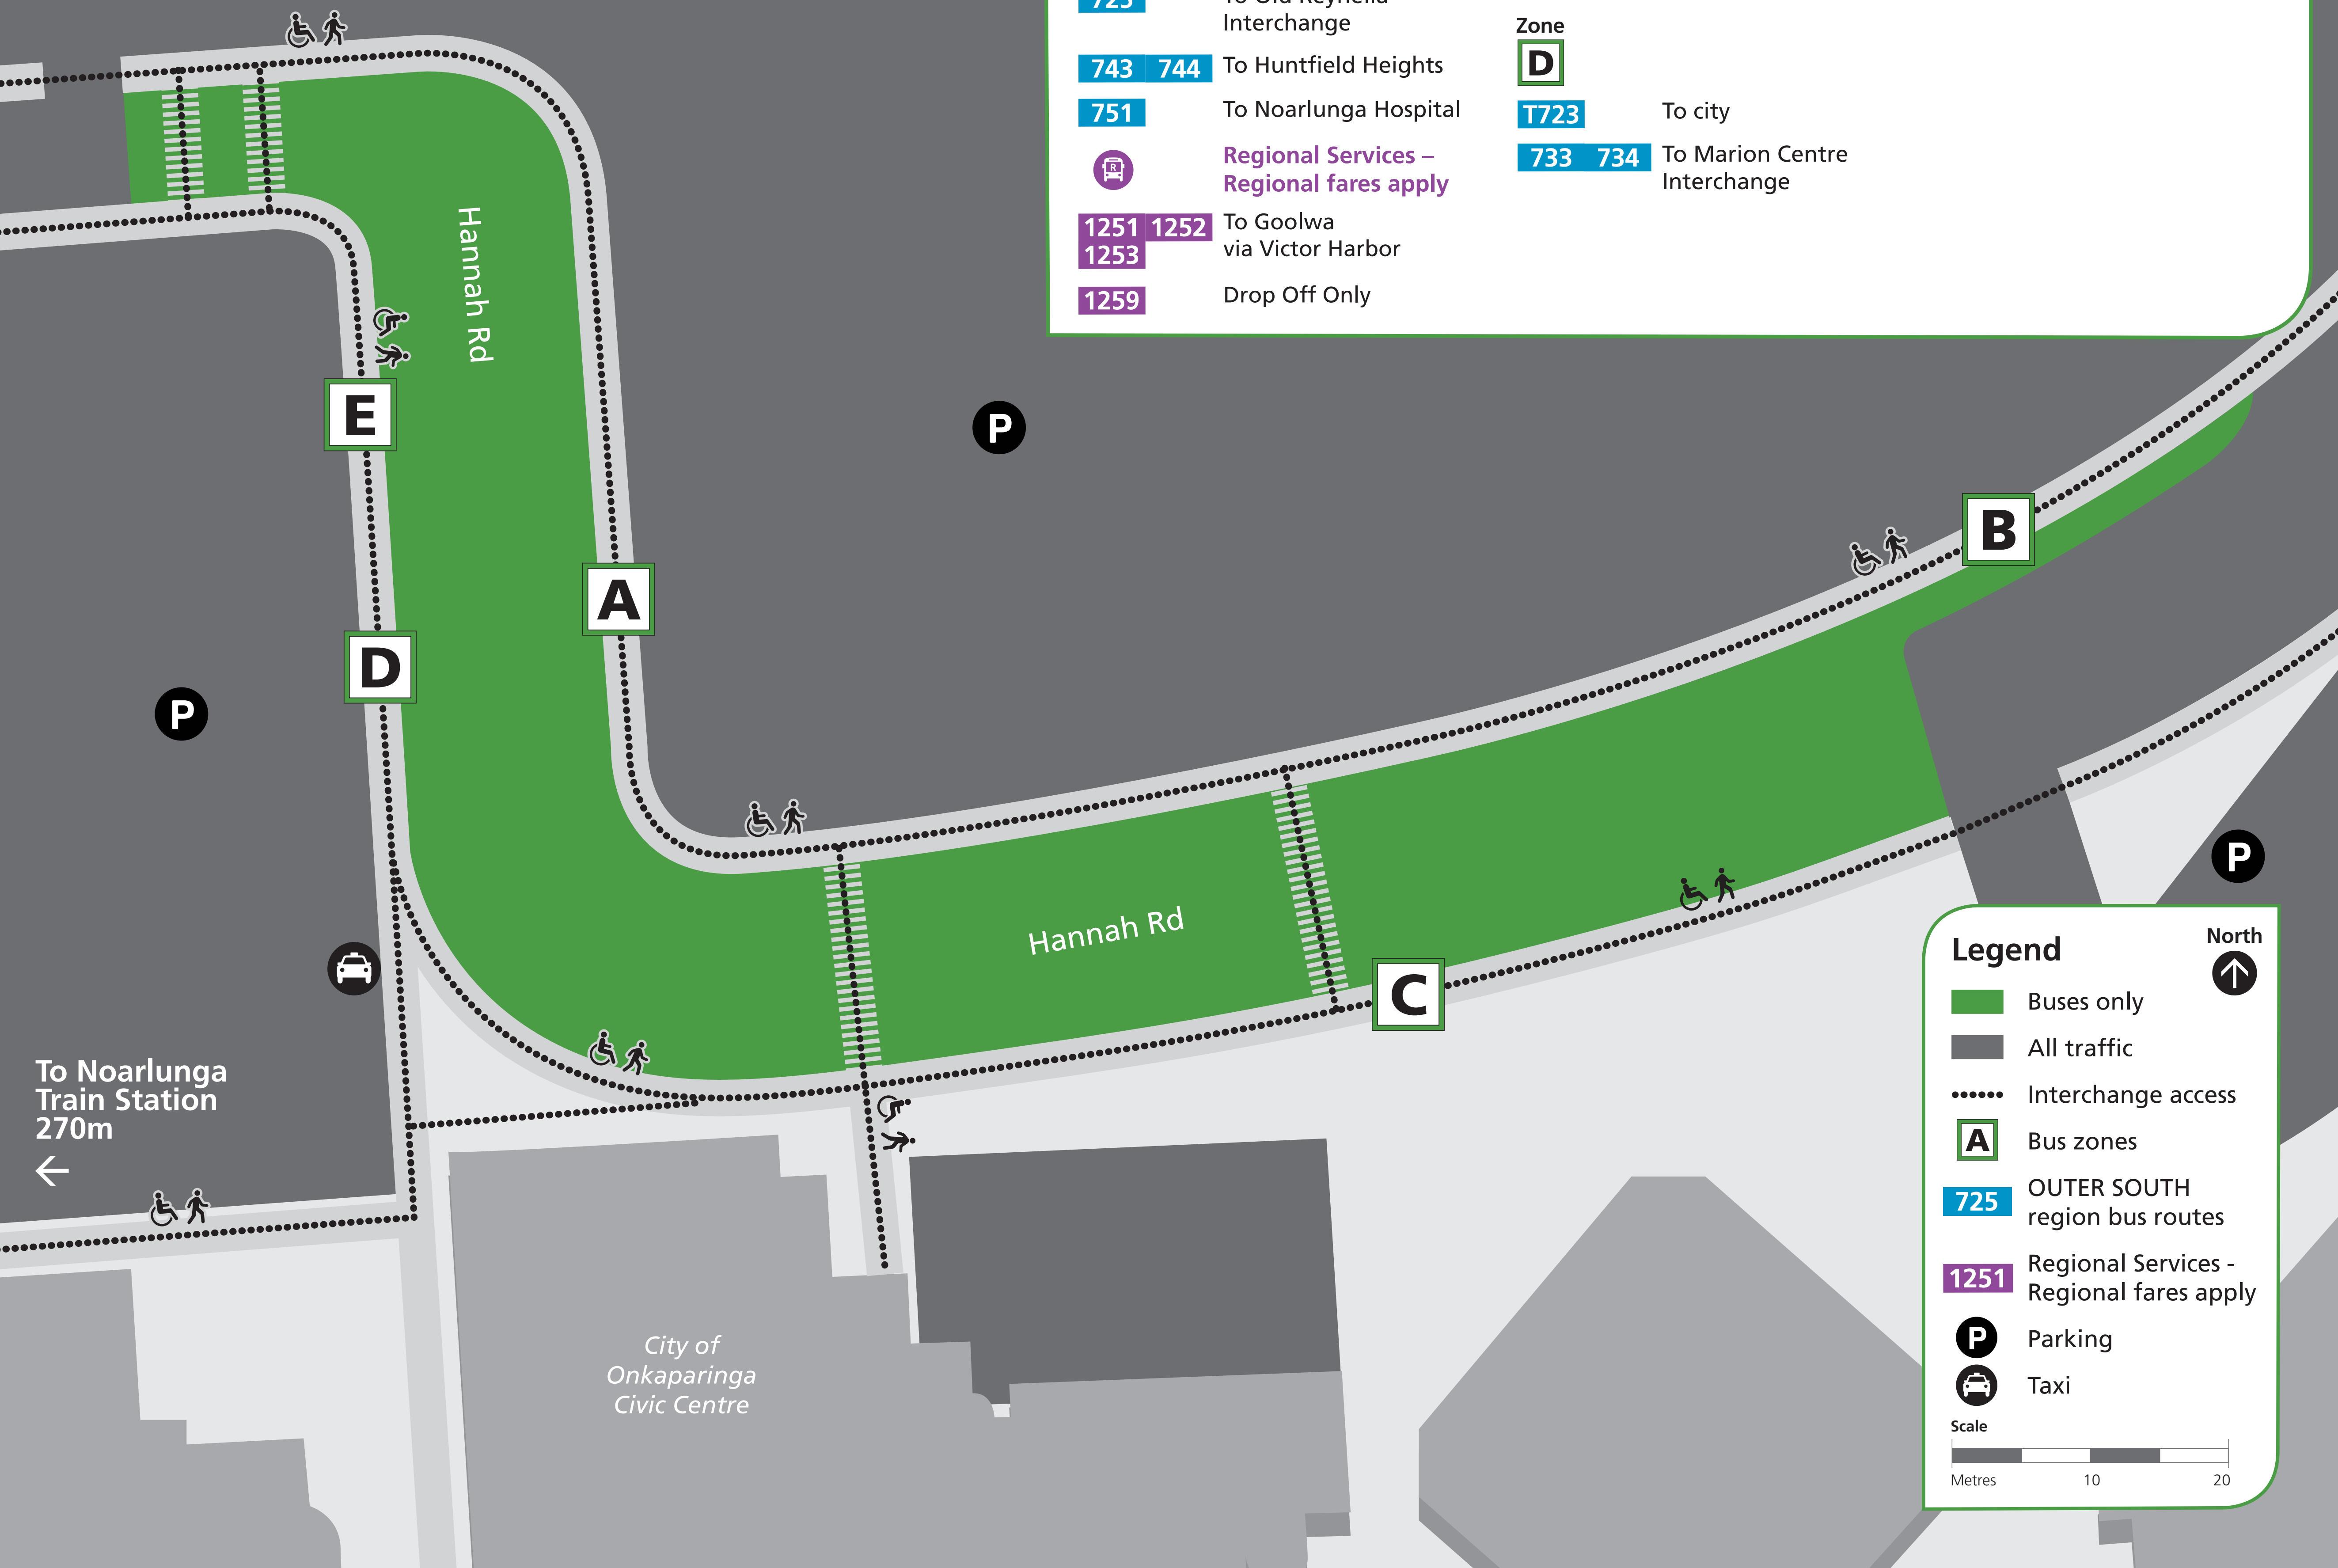

Colonnades Centre Interchange map

Bus zone information

Zone

A

Bus Layover Only

Zone

B

721 T721 To city

722 722x

N721

725 To Old Reynella Interchange

743 744 To Huntfield Heights

751 To Noarlunga Hospital

Regional Services – Regional fares apply

1251 1252 To Goolwa via Victor Harbor

1253 Drop Off Only

Zone

C

N721 To Seaford Centre

Regional Services – Regional fares apply

1251 1252 Drop Off Only

1253

1259 Cape Jervis Ferry Terminal

Zone

D

T723 To city

733 734 To Marion Centre Interchange

Zone

E

741 To Maslin Beach

745 747 Seaford circuit loop services

750 To Sellicks Beach

751 To Aldinga

To Noarlunga Train Station 270m
←

City of Onkaparinga Civic Centre

Legend

- Buses only
- All traffic
- Interchange access
- Bus zones
- OUTER SOUTH region bus routes
- Regional Services - Regional fares apply
- Parking
- Taxi

Scale
Metres 10 20

North
↑