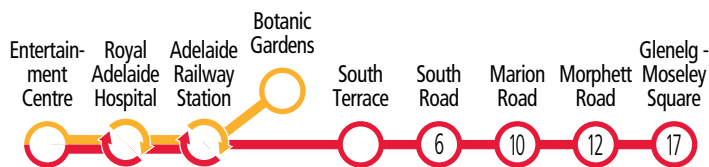

Adelaide trams Entertainment Centre to Botanic Gardens & Glenelg

Monday to Friday									
PM	5:38	5:46	5:50	-	6:03	6:13	6:17	6:21	6:31
	5:41	5:49	5:53	6:01	-	-	-	-	-
	-	5:51	5:55	-	6:08	6:18	6:22	6:26	6:35
	5:51	5:59	6:03	6:11	-	-	-	-	-
	-	6:01	6:05	-	6:18	6:28	6:32	6:36	6:45
	6:01	6:09	6:13	6:21	-	-	-	-	-
	-	6:11	6:15	-	6:28	6:38	6:42	6:46	6:55
	6:11	6:19	6:23	6:31	-	-	-	-	-
	-	6:21	6:25	-	6:38	6:48	6:52	6:56	7:05
	6:21	6:29	6:33	6:41	-	-	-	-	-
	-	6:31	6:35	-	6:48	6:58	7:02	7:06	7:15
	6:31	6:39	6:43	6:51	-	-	-	-	-
	-	6:41	6:45	-	6:58	7:08	7:12	7:16	7:25
	6:41	6:49	6:53	7:01	-	-	-	-	-
	-	6:51	6:55	-	7:08	7:18	7:22	7:26	7:35
	6:51	6:59	7:03	7:11	-	-	-	-	-
	-	7:01	7:05	-	7:18	7:28	7:32	7:36	7:45
	-	7:11	7:15	-	7:28	7:38	7:42	7:46	7:55
	7:06	7:14	7:18	7:26	-	-	-	-	-
	-	7:21	7:25	-	7:38	7:48	7:52	7:56	8:05
	7:21	7:29	7:33	7:41	-	-	-	-	-
	-	7:31	7:35	-	7:48	7:58	8:02	8:06	8:15
	7:36	7:44	7:48	7:56	-	-	-	-	-
	-	7:46	7:50	-	8:03	8:13	8:17	8:21	8:30
	7:43	7:51	7:55	-	8:08	8:18	8:22	8:26	8:35
	7:51	7:59	8:03	8:11	-	-	-	-	-
	-	8:01	8:05	-	8:18	8:28	8:32	8:36	8:45
	8:11	8:19	8:23	8:31	-	-	-	-	-
	-	8:21	8:25	-	8:38	8:48	8:52	8:56	9:05
	8:31	8:39	8:43	8:51	-	-	-	-	-
	-	8:40	8:44	-	8:57	9:07	9:11	9:15	9:24
	8:41	8:49	8:53	-	9:06	9:16	9:20	9:24	9:33
	8:51	8:59	9:03	9:11	-	-	-	-	-
	-	9:00	9:04	-	9:15	9:25	9:29	9:33	9:41
	-	9:10	9:14	-	9:25	9:35	9:39	9:43	9:51
	9:11	9:19	9:23	9:31	-	-	-	-	-
	-	9:30	9:34	-	9:45	9:55	9:59	10:03	10:11
	9:31	9:39	9:43	9:51	-	-	-	-	-
	-	9:50	9:54	-	10:05	10:15	10:19	10:23	10:31
	9:51	9:59	10:03	10:11	-	-	-	-	-
	-	10:10	10:14	-	10:25	10:35	10:39	10:43	10:51
	10:11	10:19	10:23	10:31	-	-	-	-	-
	-	10:30	10:34	-	10:45	10:55	10:59	11:03	11:11
	10:31	10:39	10:43	10:51	-	-	-	-	-
	-	10:50	10:54	-	11:05	11:15	11:19	11:23	11:31
	10:51	10:59	11:03	11:11	-	-	-	-	-
	-	11:10	11:14	-	11:25	11:35	11:39	11:43	11:51
	11:11	11:19	11:23	11:31	-	-	-	-	-
	-	11:30	11:34	-	11:45	11:55	11:59	12:03	12:11
	11:31	11:39	11:43	11:51	-	-	-	-	-
	-	11:50	11:54	-	12:05	12:15	12:19	12:23	12:31
	11:51	11:58	12:02	-	12:13	12:23	12:27	12:31	12:39
AM	-	12:10	12:14	-	12:25	12:35	12:39	12:43	12:51
	12:11	12:18	12:22	-	12:33	12:43	12:47	12:51	12:59
	12:31	12:38	12:42	-	12:53	1:03	1:07	1:11	1:19

Legend

Transfer to other tram available.