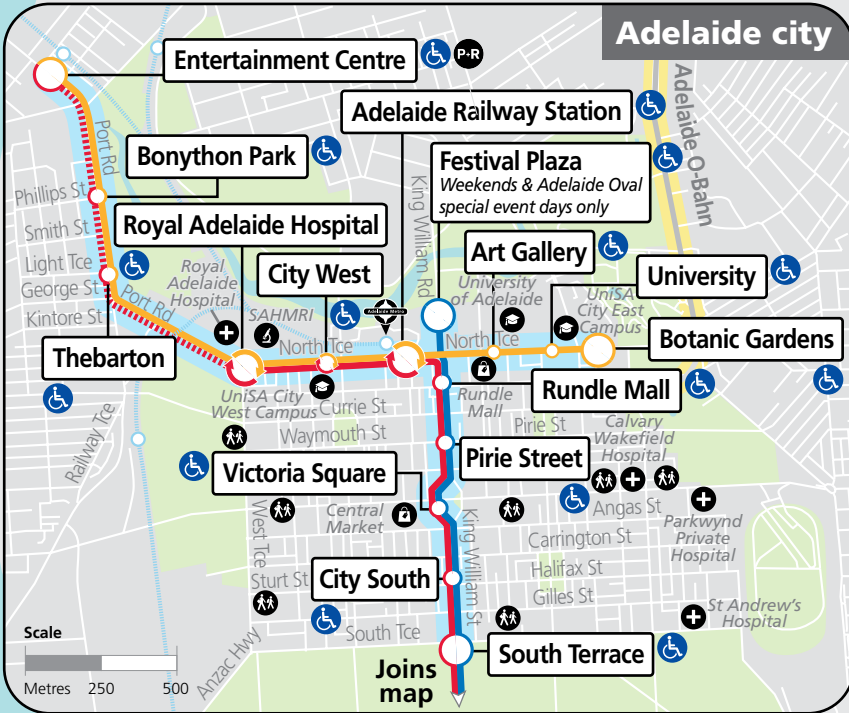

Explanation

* Festival Plaza services operate on weekends, public holidays and Adelaide Oval special event days only.

Legend

- Transfer to other tram available.
- G** - Tram departs stop 13 Glengowrie at the time shown.

Adelaide trams

Glenelg to Festival Plaza* & Entertainment Centre. Botanic Gardens to Entertainment Centre.

* Weekends, public holidays and Adelaide Oval special event days only

i Getting on and off the trams
Trams service all stops in the city. For stops outside the city, you must request the tram to stop by pushing the red button located on most poles inside the tram.

Legend

- Glenelg to Royal Adelaide Hospital
- Botanic Gardens to Entertainment Centre
- Glenelg to Festival Plaza
- Limited tram services
- Tram stop
- Train line & station
- FREE tram service
- 12 Tram stop relating to timetable
- Transfer to other tram available
- P-R Park 'n' Ride
- P Parking
- ♿ Accessible tram stop
- + Hospital
- ⚙️ School
- 🏪 Shopping Centre
- 🎓 Educational Institution
- 🏥 Medical research precinct
- ℹ️ Adelaide Metro InfoCentre