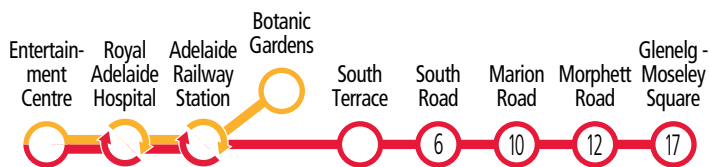

Adelaide trams Entertainment Centre to Botanic Gardens & Glenelg

Monday to Friday

AM	Entertainment Centre	Royal Adelaide Hospital	Adelaide Railway Station	Botanic Gardens	South Terrace	South Road	Marion Road	Morphett Road	Glenelg Moseley Square
-	-	-	-	-	-	-	-	G4:42	4:48
-	-	-	-	-	-	-	-	G5:02	5:08
-	-	-	-	-	-	-	-	G5:12	5:18
-	-	-	-	-	-	-	-	G5:22	5:28
-	-	-	-	-	-	-	-	G5:42	5:48
-	-	-	-	-	-	-	-	G5:47	5:53
-	-	-	-	-	-	-	-	G5:52	5:58
-	-	-	-	-	-	-	-	G6:02	6:08
-	-	-	-	-	-	-	-	G6:10	6:16
5:33	5:40	5:44	-	5:55	6:05	6:09	6:13	6:21	6:21
5:41	5:49	5:53	6:01	-	-	-	-	-	-
-	-	-	-	-	-	-	-	G6:17	6:23
-	-	-	-	-	-	-	-	G6:32	6:38
-	-	-	-	-	-	-	-	G6:39	6:45
6:03	6:10	6:14	-	6:25	6:35	6:39	6:43	6:51	6:51
6:21	6:29	6:33	6:41	-	-	-	-	-	-
-	-	-	-	-	-	-	-	G6:59	7:05
-	6:31	6:35	-	6:46	6:56	7:00	7:04	7:12	7:12
6:41	6:49	6:53	7:01	-	-	-	-	-	-
-	-	-	-	-	-	-	-	G7:17	7:23
-	-	-	-	-	-	-	-	G7:20	7:26
-	6:51	6:55	-	7:06	7:16	7:20	7:24	7:32	7:32
6:51	6:59	7:03	7:11	-	-	-	-	-	-
-	-	-	-	-	-	-	-	G7:27	7:33
-	7:01	7:05	-	7:16	7:26	7:30	7:34	7:42	7:42
7:01	7:09	7:13	7:21	-	-	-	-	-	-
-	-	-	-	-	-	-	-	G7:37	7:43
-	7:11	7:15	-	7:26	7:36	7:40	7:44	7:52	7:52
7:11	7:19	7:23	7:31	-	-	-	-	-	-
-	-	-	-	-	-	-	-	G7:47	7:53
-	7:21	7:25	-	7:36	7:46	7:50	7:54	8:02	8:02
7:21	7:29	7:33	7:41	-	-	-	-	-	-
-	-	-	-	-	-	-	-	G7:57	8:03
-	-	-	-	-	-	-	-	G8:05	8:11
-	7:31	7:35	-	7:48	7:58	8:02	8:06	8:15	8:15
7:31	7:39	7:43	7:51	-	-	-	-	-	-
-	7:41	7:45	-	7:58	8:08	8:12	8:16	8:25	8:25
7:41	7:49	7:53	8:01	-	-	-	-	-	-
-	7:51	7:55	-	8:08	8:18	8:22	8:26	8:35	8:35
7:51	7:59	8:03	8:11	-	-	-	-	-	-
-	8:01	8:05	-	8:18	8:28	8:32	8:36	8:45	8:45
8:01	8:09	8:13	8:21	-	-	-	-	-	-
-	8:11	8:15	-	8:28	8:38	8:42	8:46	8:55	8:55
8:11	8:19	8:23	8:31	-	-	-	-	-	-
-	8:21	8:25	-	8:38	8:48	8:52	8:56	9:05	9:05
8:21	8:29	8:33	8:41	-	-	-	-	-	-
-	8:31	8:35	-	8:48	8:58	9:02	9:06	9:15	9:15
8:26	8:34	8:38	-	8:51	9:01	9:05	9:09	9:17	9:17
8:31	8:39	8:43	8:51	-	-	-	-	-	-
-	8:41	8:45	-	8:58	9:08	9:12	9:16	9:25	9:25
8:36	8:44	8:48	-	9:01	9:11	9:15	9:19	9:27	9:27
8:41	8:49	8:53	9:01	-	-	-	-	-	-
-	8:51	8:55	-	9:08	9:18	9:22	9:26	9:35	9:35
8:46	8:54	8:58	-	9:11	9:21	9:25	9:29	9:37	9:37
8:51	8:59	9:03	9:11	-	-	-	-	-	-
-	9:01	9:05	-	9:18	9:28	9:32	9:36	9:45	9:45
8:56	9:04	9:08	-	9:21	9:31	9:35	9:39	9:47	9:47
9:01	9:09	9:13	9:21	-	-	-	-	-	-
-	9:11	9:15	-	9:28	9:38	9:42	9:46	9:55	9:55
9:06	9:14	9:18	-	9:31	9:41	9:45	9:49	9:57	9:57

Monday to Friday