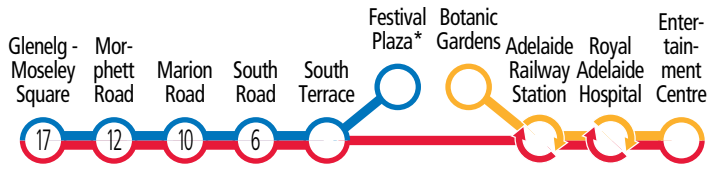

Adelaide trams

Glennelg to Festival Plaza* & Entertainment Centre. Botanic Gardens to Entertainment Centre.

Saturday, Sunday & public holidays

AM										
	-	6:09	6:12	6:17	6:27	-	-	6:38	6:42	6:49
	6:20	6:28	6:31	6:36	6:46	-	-	6:57	7:01	7:08
	6:40	6:48	6:51	6:56	7:06	-	-	7:17	7:21	7:28
	6:50	6:58	7:01	7:06	7:16	-	-	7:27	7:31	-
	-	-	-	-	-	-	7:24	7:32	7:36	7:44
	7:00	7:08	7:11	7:16	7:26	-	-	7:37	7:41	7:48
	7:10	7:18	7:21	7:26	7:36	-	-	7:47	7:51	-
	-	-	-	-	-	-	7:44	7:52	7:56	8:04
	7:20	7:28	7:31	7:36	7:46	-	-	7:57	8:01	8:08
	7:30	7:38	7:41	7:46	7:56	-	-	8:07	8:11	-
	-	-	-	-	-	-	8:04	8:12	8:16	8:24
	7:40	7:49	7:52	7:57	8:07	-	-	8:20	8:24	-
	7:50	7:59	8:02	8:07	8:17	8:30	-	-	-	-
	-	-	-	-	-	-	8:14	8:22	8:26	8:34
	-	-	-	-	-	-	8:24	8:32	8:36	8:44
	8:00	8:09	8:12	8:17	8:27	-	-	8:40	8:44	-
	8:10	8:19	8:22	8:27	8:37	8:50	-	-	-	-
	-	-	-	-	-	-	8:34	8:42	8:46	8:54
	-	-	-	-	-	-	8:44	8:52	8:56	9:04
	8:20	8:29	8:32	8:37	8:47	-	-	9:00	9:04	-
	8:30	8:39	8:42	8:47	8:57	9:10	-	-	-	-
	-	-	-	-	-	-	8:54	9:02	9:06	9:14
	-	-	-	-	-	-	9:04	9:12	9:16	9:24
	8:40	8:49	8:52	8:57	9:07	-	-	9:20	9:24	-
	8:50	8:59	9:02	9:07	9:17	9:30	-	-	-	-
	-	-	-	-	-	-	9:14	9:22	9:26	9:34
	-	-	-	-	-	-	9:24	9:32	9:36	9:44
Departs at these minutes past each hour from 9:00am to 6:00pm										
	:00	:09	:12	:17	:27	-	-	:40	:44	-
	:10	:19	:22	:27	:37	:50	-	-	-	-
	-	-	-	-	-	-	:34	:42	:46	:54
	-	-	-	-	-	-	:44	:52	:56	:04
	:20	:29	:32	:37	:47	-	-	:00	:04	-
	:30	:39	:42	:47	:57	:10	-	-	-	-
	-	-	-	-	-	-	:54	:02	:06	:14
	-	-	-	-	-	-	:04	:12	:16	:24
	:40	:49	:52	:57	:07	-	-	:20	:24	-
	:50	:59	:02	:07	:17	:30	-	-	-	-
	-	-	-	-	-	-	:14	:22	:26	:34
	-	-	-	-	-	-	:24	:32	:36	:44

Saturday, Sunday & public holidays

PM										
	6:00	6:09	6:12	6:17	6:27	-	-	6:40	6:44	-
	6:10	6:19	6:22	6:27	6:37	6:50	-	-	-	-
	-	-	-	-	-	-	6:34	6:42	6:46	6:54
	-	-	-	-	-	-	6:44	6:52	6:56	7:04
	-	-	-	-	-	-	6:54	7:02	7:06	7:14
	6:25	6:34	6:37	6:42	6:52	-	-	7:05	7:09	-
	6:40	6:49	6:52	6:57	7:07	7:20	-	-	-	-
	-	-	-	-	-	-	7:04	7:12	7:16	7:24
	-	-	-	-	-	-	7:14	7:22	7:26	7:34
	-	-	-	-	-	-	7:24	7:32	7:36	7:44
	6:55	7:04	7:07	7:12	7:22	-	-	7:36	7:40	-
	7:10	7:19	7:22	7:27	7:37	7:50	-	-	-	-
	-	-	-	-	-	-	7:34	7:42	7:46	7:54
	-	-	-	-	-	-	7:44	7:52	7:56	8:04
	7:30	7:39	7:42	7:47	7:57	-	-	8:10	8:14	-
	7:50	7:59	8:02	8:07	8:17	8:30	-	-	-	-
	-	-	-	-	-	-	8:04	8:12	8:16	8:24
	-	-	-	-	-	-	8:24	8:32	8:36	8:44
	8:10	8:18	8:21	8:26	8:36	-	-	8:47	8:51	-
	8:30	8:39	8:42	8:47	8:57	9:10	-	-	-	-
	-	-	-	-	-	-	8:44	8:52	8:56	9:04
	-	-	-	-	-	-	9:04	9:12	9:16	9:24
	8:50	8:58	9:01	9:06	9:16	-	-	9:27	9:31	-
	9:10	9:19	9:22	9:27	9:37	9:50	-	-	-	-
	-	-	-	-	-	-	9:24	9:32	9:36	9:44
	-	-	-	-	-	-	9:44	9:52	9:56	10:04
	9:30	9:38	9:41	9:46	9:56	-	-	10:07	10:11	-
	9:50	9:59	10:02	10:07	10:17	10:30	-	-	-	-
	-	-	-	-	-	-	10:04	10:12	10:16	10:24
	-	-	-	-	-	-	10:24	10:32	10:36	10:44
	10:10	10:18	10:21	10:26	10:36	-	-	10:47	10:51	-
	10:30	10:38	10:41	10:46	10:56	11:07	-	-	-	-
	-	-	-	-	-	-	10:44	10:52	10:56	11:04
	-	-	-	-	-	-	11:04	11:12	11:16	11:24
	10:50	10:58	11:01	11:06	11:16	-	-	11:27	11:31	-
	11:10	11:18	11:21	11:26	11:36	11:47	-	-	-	-
	-	-	-	-	-	-	11:24	11:32	11:36	11:44
	-	-	-	-	-	-	11:44	11:52	11:56	12:04
	11:30	11:38	11:41	11:46	11:56	-	-	12:07	12:11	-
	-	-	-	-	-	-	12:04	12:12	12:16	12:24

Explanation

* Festival Plaza services operate on weekends, public holidays and Adelaide Oval special event days only.

Legend

Transfer to other tram available.