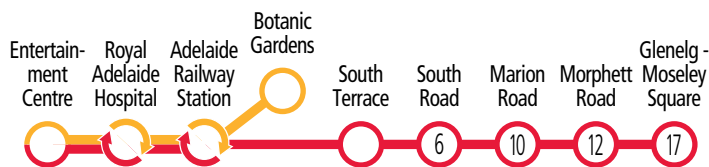

Adelaide trams Entertainment Centre to Botanic Gardens & Glenelg

Monday to Friday

AM	Entertainment Centre	Royal Adelaide Hospital	Adelaide Railway Station	Botanic Gardens	South Terrace	South Road	Marion Road	Morphett Road	Glenelg Moseley Square
-	-	-	-	-	-	-	-	G4:42	4:48
-	-	-	-	-	-	-	-	G5:02	5:08
-	-	-	-	-	-	-	-	G5:12	5:18
-	-	-	-	-	-	-	-	G5:22	5:28
-	-	-	-	-	-	-	-	G5:42	5:48
-	-	-	-	-	-	-	-	G5:47	5:53
-	-	-	-	-	-	-	-	G5:52	5:58
-	-	-	-	-	-	-	-	G6:02	6:08
-	-	-	-	-	-	-	-	G6:10	6:16
5:33	5:40	5:44	-	5:55	6:05	6:09	6:13	6:21	6:21
5:41	5:49	5:53	6:01	-	-	-	-	-	-
-	-	-	-	-	-	-	-	G6:17	6:23
-	-	-	-	-	-	-	-	G6:32	6:38
-	-	-	-	-	-	-	-	G6:39	6:45
6:03	6:10	6:14	-	6:25	6:35	6:39	6:43	6:51	6:51
6:21	6:29	6:33	6:41	-	-	-	-	-	-
-	-	-	-	-	-	-	-	G6:59	7:05
-	6:31	6:35	-	6:46	6:56	7:00	7:04	7:12	7:12
6:41	6:49	6:53	7:01	-	-	-	-	-	-
-	-	-	-	-	-	-	-	G7:17	7:23
-	-	-	-	-	-	-	-	G7:20	7:26
-	6:51	6:55	-	7:06	7:16	7:20	7:24	7:32	7:32
6:51	6:59	7:03	7:11	-	-	-	-	-	-
-	-	-	-	-	-	-	-	G7:27	7:33
-	7:01	7:05	-	7:16	7:26	7:30	7:34	7:42	7:42
7:01	7:09	7:13	7:21	-	-	-	-	-	-
-	-	-	-	-	-	-	-	G7:37	7:43
-	7:11	7:15	-	7:26	7:36	7:40	7:44	7:52	7:52
7:11	7:19	7:23	7:31	-	-	-	-	-	-
-	-	-	-	-	-	-	-	G7:47	7:53
-	7:21	7:25	-	7:36	7:46	7:50	7:54	8:02	8:02
7:21	7:29	7:33	7:41	-	-	-	-	-	-
-	-	-	-	-	-	-	-	G7:57	8:03
-	-	-	-	-	-	-	-	G8:05	8:11
-	7:31	7:35	-	7:48	7:58	8:02	8:06	8:15	8:15
7:31	7:39	7:43	7:51	-	-	-	-	-	-
-	7:41	7:45	-	7:58	8:08	8:12	8:16	8:25	8:25
7:41	7:49	7:53	8:01	-	-	-	-	-	-
-	7:51	7:55	-	8:08	8:18	8:22	8:26	8:35	8:35
7:51	7:59	8:03	8:11	-	-	-	-	-	-
-	8:01	8:05	-	8:18	8:28	8:32	8:36	8:45	8:45
8:01	8:09	8:13	8:21	-	-	-	-	-	-
-	8:11	8:15	-	8:28	8:38	8:42	8:46	8:55	8:55
8:11	8:19	8:23	8:31	-	-	-	-	-	-
-	8:21	8:25	-	8:38	8:48	8:52	8:56	9:05	9:05
8:21	8:29	8:33	8:41	-	-	-	-	-	-
-	8:31	8:35	-	8:48	8:58	9:02	9:06	9:15	9:15
8:26	8:34	8:38	-	8:51	9:01	9:05	9:09	9:17	9:17
8:31	8:39	8:43	8:51	-	-	-	-	-	-
-	8:41	8:45	-	8:58	9:08	9:12	9:16	9:25	9:25
8:36	8:44	8:48	-	9:01	9:11	9:15	9:19	9:27	9:27
8:41	8:49	8:53	9:01	-	-	-	-	-	-
-	8:51	8:55	-	9:08	9:18	9:22	9:26	9:35	9:35
8:46	8:54	8:58	-	9:11	9:21	9:25	9:29	9:37	9:37
8:51	8:59	9:03	9:11	-	-	-	-	-	-
-	9:01	9:05	-	9:18	9:28	9:32	9:36	9:45	9:45
8:56	9:04	9:08	-	9:21	9:31	9:35	9:39	9:47	9:47
9:01	9:09	9:13	9:21	-	-	-	-	-	-
-	9:11	9:15	-	9:28	9:38	9:42	9:46	9:55	9:55
9:06	9:14	9:18	-	9:31	9:41	9:45	9:49	9:57	9:57

Monday to Friday