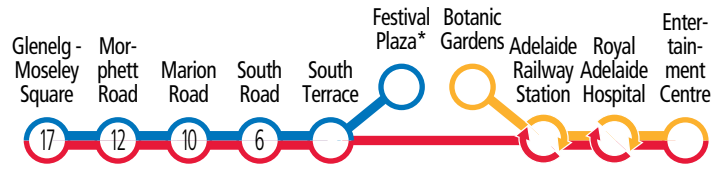

Adelaide trams

Glennelg to Festival Plaza* & Entertainment Centre. Botanic Gardens to Entertainment Centre.

Saturday, Sunday & public holidays

AM										
	-	6:09	6:12	6:17	6:27	-	-	6:38	6:42	6:49
	6:20	6:28	6:31	6:36	6:46	-	-	6:57	7:01	7:08
	6:40	6:48	6:51	6:56	7:06	-	-	7:17	7:21	7:28
	6:50	6:58	7:01	7:06	7:16	-	-	7:27	7:31	-
	-	-	-	-	-	-	7:24	7:32	7:36	7:44
	7:00	7:08	7:11	7:16	7:26	-	-	7:37	7:41	7:48
	7:10	7:18	7:21	7:26	7:36	-	-	7:47	7:51	-
	-	-	-	-	-	-	7:44	7:52	7:56	8:04
	7:20	7:28	7:31	7:36	7:46	-	-	7:57	8:01	8:08
	7:30	7:38	7:41	7:46	7:56	-	-	8:07	8:11	-
	-	-	-	-	-	-	8:04	8:12	8:16	8:24
	7:40	7:49	7:52	7:57	8:07	-	-	8:20	8:24	-
	7:50	7:59	8:02	8:07	8:17	8:30	-	-	-	-
	-	-	-	-	-	-	8:14	8:22	8:26	8:34
	-	-	-	-	-	-	8:24	8:32	8:36	8:44
	8:00	8:09	8:12	8:17	8:27	-	-	8:40	8:44	-
	8:10	8:19	8:22	8:27	8:37	8:50	-	-	-	-
	-	-	-	-	-	-	8:34	8:42	8:46	8:54
	-	-	-	-	-	-	8:44	8:52	8:56	9:04
	8:20	8:29	8:32	8:37	8:47	-	-	9:00	9:04	-
	8:30	8:39	8:42	8:47	8:57	9:10	-	-	-	-
	-	-	-	-	-	-	8:54	9:02	9:06	9:14
	-	-	-	-	-	-	9:04	9:12	9:16	9:24
	8:40	8:49	8:52	8:57	9:07	-	-	9:20	9:24	-
	8:50	8:59	9:02	9:07	9:17	9:30	-	-	-	-
	-	-	-	-	-	-	9:14	9:22	9:26	9:34
	-	-	-	-	-	-	9:24	9:32	9:36	9:44
Departs at these minutes past each hour from 9:00am to 6:00pm										
	:00	:09	:12	:17	:27	-	-	:40	:44	-
	:10	:19	:22	:27	:37	:50	-	-	-	-
	-	-	-	-	-	-	:34	:42	:46	:54
	-	-	-	-	-	-	:44	:52	:56	:04
	:20	:29	:32	:37	:47	-	-	:00	:04	-
	:30	:39	:42	:47	:57	:10	-	-	-	-
	-	-	-	-	-	-	:54	:02	:06	:14
	-	-	-	-	-	-	:04	:12	:16	:24
	:40	:49	:52	:57	:07	-	-	:20	:24	-
	:50	:59	:02	:07	:17	:30	-	-	-	-
	-	-	-	-	-	-	:14	:22	:26	:34
	-	-	-	-	-	-	:24	:32	:36	:44

Saturday, Sunday & public holidays

PM										
	6:00	6:09	6:12	6:17	6:27	-	-	6:40	6:44	-
	6:10	6:19	6:22	6:27	6:37	6:50	-	-	-	-
	-	-	-	-	-	-	6:34	6:42	6:46	6:54
	-	-	-	-	-	-	6:44	6:52	6:56	7:04
	-	-	-	-	-	-	6:54	7:02	7:06	7:14
	6:25	6:34	6:37	6:42	6:52	-	-	7:05	7:09	-
	6:40	6:49	6:52	6:57	7:07	7:20	-	-	-	-
	-	-	-	-	-	-	7:04	7:12	7:16	7:24
	-	-	-	-	-	-	7:14	7:22	7:26	7:34
	-	-	-	-	-	-	7:24	7:32	7:36	7:44
	6:55	7:04	7:07	7:12	7:22	-	-	7:36	7:40	-
	7:10	7:19	7:22	7:27	7:37	7:50	-	-	-	-
	-	-	-	-	-	-	7:34	7:42	7:46	7:54
	-	-	-	-	-	-	7:44	7:52	7:56	8:04
	7:30	7:39	7:42	7:47	7:57	-	-	8:10	8:14	-
	7:50	7:59	8:02	8:07	8:17	8:30	-	-	-	-
	-	-	-	-	-	-	8:04	8:12	8:16	8:24
	-	-	-	-	-	-	8:24	8:32	8:36	8:44
	8:10	8:18	8:21	8:26	8:36	-	-	8:47	8:51	-
	8:30	8:39	8:42	8:47	8:57	9:10	-	-	-	-
	-	-	-	-	-	-	8:44	8:52	8:56	9:04
	-	-	-	-	-	-	9:04	9:12	9:16	9:24
	8:50	8:58	9:01	9:06	9:16	-	-	9:27	9:31	-
	9:10	9:19	9:22	9:27	9:37	9:50	-	-	-	-
	-	-	-	-	-	-	9:24	9:32	9:36	9:44
	-	-	-	-	-	-	9:44	9:52	9:56	10:04
	9:30	9:38	9:41	9:46	9:56	-	-	10:07	10:11	-
	9:50	9:59	10:02	10:07	10:17	10:30	-	-	-	-
	-	-	-	-	-	-	10:04	10:12	10:16	10:24
	-	-	-	-	-	-	10:24	10:32	10:36	10:44
	10:10	10:18	10:21	10:26	10:36	-	-	10:47	10:51	-
	10:30	10:38	10:41	10:46	10:56	11:07	-	-	-	-
	-	-	-	-	-	-	10:44	10:52	10:56	11:04
	-	-	-	-	-	-	11:04	11:12	11:16	11:24
	10:50	10:58	11:01	11:06	11:16	-	-	11:27	11:31	-
	11:10	11:18	11:21	11:26	11:36	11:47	-	-	-	-
	-	-	-	-	-	-	11:24	11:32	11:36	11:44
	-	-	-	-	-	-	11:44	11:52	11:56	12:04
	11:30	11:38	11:41	11:46	11:56	-	-	12:07	12:11	-
	-	-	-	-	-	-	12:04	12:12	12:16	12:24

Explanation

* Festival Plaza services operate on weekends, public holidays and Adelaide Oval special event days only.

Legend

Transfer to other tram available.