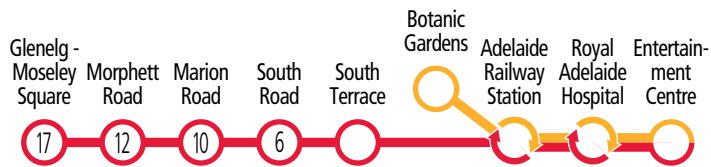

Adelaide trams

Glenelg to Entertainment Centre. Botanic Gardens to Entertainment Centre.

Monday to Friday

PM	6:00	6:09	6:12	6:17	6:27	-	6:40	6:44	-
	-	-	-	-	-	6:34	6:42	6:46	6:54
	6:10	6:19	6:22	6:27	6:37	-	6:50	6:54	-
	-	-	-	-	-	6:44	6:52	6:56	7:04
	6:20	6:29	6:32	6:37	6:47	-	7:00	7:04	-
	-	-	-	-	-	6:54	7:02	7:06	7:14
	6:30	6:39	6:42	6:47	6:57	-	7:10	7:14	-
	-	-	-	-	-	7:04	7:12	7:16	7:24
	6:40	6:49	6:52	6:57	7:07	-	7:20	7:24	-
	-	-	-	-	-	7:14	7:22	7:26	7:34
	6:55	7:04	7:07	7:12	7:22	-	7:35	7:39	-
	-	-	-	-	-	7:29	7:37	7:41	7:49
	7:10	7:19	7:22	7:27	7:37	-	7:50	7:54	-
	-	-	-	-	-	7:44	7:52	7:56	8:04
	7:25	7:34	7:37	7:42	7:52	-	8:05	8:09	-
	-	-	-	-	-	7:59	8:07	8:11	8:19
	7:40	7:49	7:52	7:57	8:07	-	8:20	8:24	-
	-	-	-	-	-	8:14	8:22	8:26	8:34
	8:00	8:08	8:11	8:16	8:26	-	8:37	8:41	-
	-	-	-	-	-	8:34	8:42	8:46	8:54
	8:20	8:28	8:31	8:36	8:46	-	8:57	9:01	-
	-	-	-	-	-	8:54	9:02	9:06	9:14
	8:40	8:48	8:51	8:56	9:06	-	9:17	9:21	-
	-	-	-	-	-	9:14	9:22	9:26	9:34
	9:00	9:08	9:11	9:16	9:26	-	9:37	9:41	-
	-	-	-	-	-	9:34	9:42	9:46	9:54
	9:20	9:28	9:31	9:36	9:46	-	9:57	10:01	-
	-	-	-	-	-	9:54	10:02	10:06	10:14
	9:40	9:48	9:51	9:56	10:06	-	10:17	10:21	-
	-	-	-	-	-	10:14	10:22	10:26	10:34
	10:00	10:08	10:11	10:16	10:26	-	10:37	10:41	-
	-	-	-	-	-	10:34	10:42	10:46	10:54
	10:20	10:28	10:31	10:36	10:46	-	10:57	11:01	-
	-	-	-	-	-	10:54	11:02	11:06	11:14
	10:40	10:48	10:51	10:56	11:06	-	11:17	11:21	-
	-	-	-	-	-	11:14	11:22	11:26	11:34
	11:00	11:08	11:11	11:16	11:26	-	11:37	11:41	-
	-	-	-	-	-	11:34	11:42	11:46	11:54
	11:20	11:28	11:31	11:36	11:46	-	11:57	12:01	-
	-	-	-	-	-	11:54	12:02	12:06	12:14

Legend

Transfer to other tram available.