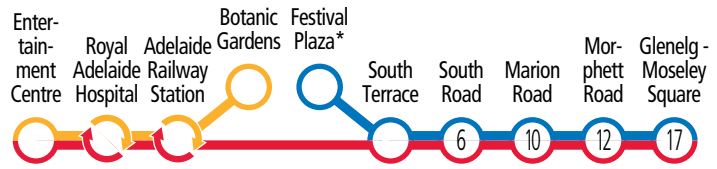

Legend

Transfer to other tram available.

Adelaide trams

Entertainment Centre to Botanic Gardens & Glenelg.
Festival Plaza* to Glenelg.

Saturday, Sunday & public holidays

AM	Entertainment Centre	Royal Adelaide Hospital	Adelaide Railway Station	Botanic Gardens	Festival Plaza*	South Terrace	South Road	Marion Road	Morphett Road	Glenelg Moseley Square
-	-	-	-	-	-	-	-	-	G6:12	6:18
-	-	-	-	-	-	-	-	-	G6:32	6:38
-	-	-	-	-	-	-	-	-	G6:42	6:48
-	-	-	-	-	-	-	-	-	G6:52	6:58
-	-	-	-	-	-	-	-	-	G7:02	7:08
7:01	7:09	7:13	7:21	-	-	-	-	-	-	-
-	-	-	-	-	-	-	-	-	G7:12	7:18
-	-	-	-	-	-	-	-	-	G7:22	7:28
7:21	7:29	7:33	7:41	-	-	-	-	-	-	-
-	-	-	-	-	-	-	-	-	G7:32	7:38
-	-	-	-	-	-	-	-	-	G7:42	7:48
-	-	-	-	-	-	-	-	-	G7:52	7:58
-	-	-	-	-	-	-	-	-	G8:02	8:08
-	-	-	-	-	-	-	-	-	G8:09	8:15
-	7:41	7:45	-	-	7:56	8:06	8:10	8:14	8:22	-
7:41	7:49	7:53	8:01	-	-	-	-	-	-	-
7:51	7:59	8:03	8:11	-	-	-	-	-	-	-
-	-	-	-	-	-	-	-	-	G8:29	8:35
-	8:01	8:05	-	-	8:16	8:26	8:30	8:34	8:42	-
8:01	8:09	8:13	8:21	-	-	-	-	-	-	-
8:11	8:19	8:23	8:31	-	-	-	-	-	-	-
-	-	-	-	-	-	-	-	-	G8:49	8:55
-	8:21	8:25	-	-	8:36	8:46	8:50	8:54	9:02	-
8:21	8:29	8:33	8:41	-	-	-	-	-	-	-
8:31	8:39	8:43	8:51	-	-	-	-	-	-	-
-	-	-	-	8:35	8:48	8:58	9:02	9:06	9:15	-
-	8:41	8:45	-	-	8:56	9:06	9:10	9:14	9:22	-
8:41	8:49	8:53	9:01	-	-	-	-	-	-	-
8:51	8:59	9:03	9:11	-	-	-	-	-	-	-
-	-	-	-	8:55	9:08	9:18	9:22	9:26	9:35	-
-	9:01	9:05	-	-	9:16	9:26	9:30	9:34	9:42	-
9:01	9:09	9:13	9:21	-	-	-	-	-	-	-
9:11	9:19	9:23	9:31	-	-	-	-	-	-	-
-	-	-	-	9:15	9:28	9:38	9:42	9:46	9:55	-
-	9:21	9:25	-	-	9:38	9:48	9:52	9:56	10:05	-
9:21	9:29	9:33	9:41	-	-	-	-	-	-	-
9:31	9:39	9:43	9:51	-	-	-	-	-	-	-
-	-	-	-	9:35	9:48	9:58	10:02	10:06	10:15	-
-	9:41	9:45	-	-	9:58	10:08	10:12	10:16	10:25	-
9:41	9:49	9:53	10:01	-	-	-	-	-	-	-
9:51	9:59	10:03	10:11	-	-	-	-	-	-	-
-	-	-	-	9:55	10:08	10:18	10:22	10:26	10:35	-
Departs at these minutes past each hour from 10:01am to 5:01pm										
-	:01	:05	-	-	:18	:28	:32	:36	:45	-
:01	:09	:13	:21	-	-	-	-	-	-	-
:11	:19	:23	:31	-	-	-	-	-	-	-
-	-	-	-	:15	:28	:38	:42	:46	:55	-
-	:21	:25	-	-	:38	:48	:52	:56	:05	-
:21	:29	:33	:41	-	-	-	-	-	-	-
:31	:39	:43	:51	-	-	-	-	-	-	-
-	-	-	-	:35	:48	:58	:02	:06	:15	-
-	:41	:45	-	-	:58	:08	:12	:16	:25	-
:41	:49	:53	:01	-	-	-	-	-	-	-
:51	:59	:03	:11	-	-	-	-	-	-	-
-	-	-	-	:55	:08	:18	:22	:26	:35	-
PM	Entertainment Centre	Royal Adelaide Hospital	Adelaide Railway Station	Botanic Gardens	Festival Plaza*	South Terrace	South Road	Marion Road	Morphett Road	Glenelg Moseley Square
5:01	5:09	5:13	5:21	-	-	-	-	-	-	-
5:11	5:19	5:23	5:31	-	-	-	-	-	-	-
-	-	-	-	5:15	5:28	5:38	5:42	5:46	5:55	-