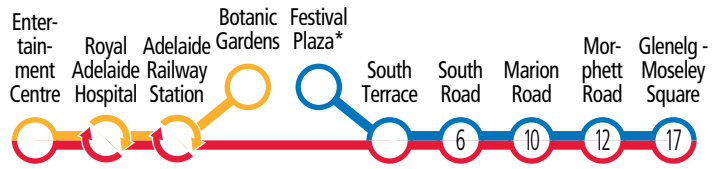

Legend

Transfer to other tram available.

Adelaide trams

Entertainment Centre to Botanic Gardens & Glenelg.
Festival Plaza* to Glenelg.

Saturday, Sunday & public holidays

AM	Entertainment Centre	Royal Adelaide Hospital	Adelaide Railway Station	Botanic Gardens	Festival Plaza*	South Terrace	South Road	Marion Road	Morphett Road	Glenelg Moseley Square
-	-	-	-	-	-	-	-	-	G6:12	6:18
-	-	-	-	-	-	-	-	-	G6:32	6:38
-	-	-	-	-	-	-	-	-	G6:42	6:48
-	-	-	-	-	-	-	-	-	G6:52	6:58
-	-	-	-	-	-	-	-	-	G7:02	7:08
7:01	7:09	7:13	7:21	-	-	-	-	-	-	-
-	-	-	-	-	-	-	-	-	G7:12	7:18
-	-	-	-	-	-	-	-	-	G7:22	7:28
7:21	7:29	7:33	7:41	-	-	-	-	-	-	-
-	-	-	-	-	-	-	-	-	G7:32	7:38
-	-	-	-	-	-	-	-	-	G7:42	7:48
-	-	-	-	-	-	-	-	-	G7:52	7:58
-	-	-	-	-	-	-	-	-	G8:02	8:08
-	-	-	-	-	-	-	-	-	G8:09	8:15
-	7:41	7:45	-	-	7:56	8:06	8:10	8:14	8:22	-
7:41	7:49	7:53	8:01	-	-	-	-	-	-	-
7:51	7:59	8:03	8:11	-	-	-	-	-	-	-
-	-	-	-	-	-	-	-	-	G8:29	8:35
-	8:01	8:05	-	-	8:16	8:26	8:30	8:34	8:42	-
8:01	8:09	8:13	8:21	-	-	-	-	-	-	-
8:11	8:19	8:23	8:31	-	-	-	-	-	-	-
-	-	-	-	-	-	-	-	-	G8:49	8:55
-	8:21	8:25	-	-	8:36	8:46	8:50	8:54	9:02	-
8:21	8:29	8:33	8:41	-	-	-	-	-	-	-
8:31	8:39	8:43	8:51	-	-	-	-	-	-	-
-	-	-	-	8:35	8:48	8:58	9:02	9:06	9:15	-
-	8:41	8:45	-	-	8:56	9:06	9:10	9:14	9:22	-
8:41	8:49	8:53	9:01	-	-	-	-	-	-	-
8:51	8:59	9:03	9:11	-	-	-	-	-	-	-
-	-	-	-	8:55	9:08	9:18	9:22	9:26	9:35	-
-	9:01	9:05	-	-	9:16	9:26	9:30	9:34	9:42	-
9:01	9:09	9:13	9:21	-	-	-	-	-	-	-
9:11	9:19	9:23	9:31	-	-	-	-	-	-	-
-	-	-	-	9:15	9:28	9:38	9:42	9:46	9:55	-
-	9:21	9:25	-	-	9:38	9:48	9:52	9:56	10:05	-
9:21	9:29	9:33	9:41	-	-	-	-	-	-	-
9:31	9:39	9:43	9:51	-	-	-	-	-	-	-
-	-	-	-	9:35	9:48	9:58	10:02	10:06	10:15	-
-	9:41	9:45	-	-	9:58	10:08	10:12	10:16	10:25	-
9:41	9:49	9:53	10:01	-	-	-	-	-	-	-
9:51	9:59	10:03	10:11	-	-	-	-	-	-	-
-	-	-	-	9:55	10:08	10:18	10:22	10:26	10:35	-
Departs at these minutes past each hour from 10:01am to 5:01pm										
-	:01	:05	-	-	:18	:28	:32	:36	:45	-
:01	:09	:13	:21	-	-	-	-	-	-	-
:11	:19	:23	:31	-	-	-	-	-	-	-
-	-	-	-	:15	:28	:38	:42	:46	:55	-
-	:21	:25	-	-	:38	:48	:52	:56	:05	-
:21	:29	:33	:41	-	-	-	-	-	-	-
:31	:39	:43	:51	-	-	-	-	-	-	-
-	-	-	-	:35	:48	:58	:02	:06	:15	-
-	:41	:45	-	-	:58	:08	:12	:16	:25	-
:41	:49	:53	:01	-	-	-	-	-	-	-
:51	:59	:03	:11	-	-	-	-	-	-	-
-	-	-	-	:55	:08	:18	:22	:26	:35	-
PM	Entertainment Centre	Royal Adelaide Hospital	Adelaide Railway Station	Botanic Gardens	Festival Plaza*	South Terrace	South Road	Marion Road	Morphett Road	Glenelg Moseley Square
5:01	5:09	5:13	5:21	-	-	-	-	-	-	-
5:11	5:19	5:23	5:31	-	-	-	-	-	-	-
-	-	-	-	5:15	5:28	5:38	5:42	5:46	5:55	-