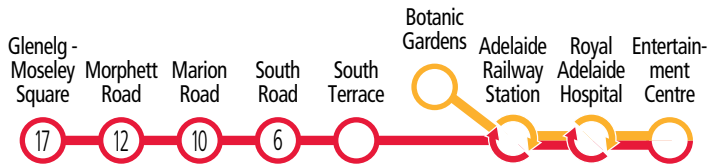

Adelaide trams

Glennelg to Entertainment Centre. Botanic Gardens to Entertainment Centre.

Monday to Friday

AM	Glennelg - Moseley Square	Morphett Road	Marion Road	South Road	South Terrace	Botanic Gardens	Adelaide Railway Station	Royal Adelaide Hospital	Entertainment Centre
-	4:48	4:51	4:56	5:06	-	5:17	5:21	5:28	
4:50	4:58	5:01	5:06	5:16	-	5:27	5:31	5:38	
5:10	5:18	5:21	5:26	5:36	-	5:47	5:51	5:58	
5:20	5:28	5:31	5:36	5:46	-	5:57	6:01	6:08	
5:30	5:38	5:41	5:46	5:56	-	6:07	6:11	-	
-	-	-	-	-	6:04	6:12	6:16	6:24	
5:50	5:58	6:01	6:06	6:16	-	6:27	6:31	6:38	
5:55	6:03	6:06	6:11	6:21	-	6:32	6:36	-	
6:00	6:08	6:11	6:16	6:26	-	6:37	6:41	6:48	
6:10	6:19	6:22	6:27	6:37	-	6:50	6:54	-	
-	-	-	-	-	6:44	6:52	6:56	7:04	
6:20	6:29	6:32	6:37	6:47	-	7:00	7:04	-	
6:25	6:34	6:37	6:42	6:52	-	7:05	7:09	7:17	
6:30	6:39	6:42	6:47	6:57	-	7:10	7:14	-	
-	-	-	-	-	7:04	7:12	7:16	7:24	
6:40	6:49	6:52	6:57	7:07	-	7:20	7:24	-	
-	-	-	-	-	7:14	7:22	7:26	7:34	
6:50	6:59	7:02	7:07	7:17	-	7:30	7:34	-	
-	-	-	-	-	7:24	7:32	7:36	7:44	
7:00	7:09	7:12	7:17	7:27	-	7:40	7:44	-	
-	-	-	-	-	7:34	7:42	7:46	7:54	
7:10	7:19	7:22	7:27	7:37	-	7:50	7:54	-	
-	-	-	-	-	7:44	7:52	7:56	8:04	
7:20	7:29	7:32	7:37	7:47	-	8:00	8:04	-	
-	-	-	-	-	7:54	8:02	8:06	8:14	
7:25	7:34	7:37	7:42	7:52	-	8:05	8:09	8:17	
7:30	7:39	7:42	7:47	7:57	-	8:10	8:14	-	
-	-	-	-	-	8:04	8:12	8:16	8:24	
7:35	7:44	7:47	7:52	8:02	-	8:15	8:19	8:27	
7:40	7:49	7:52	7:57	8:07	-	8:20	8:24	-	
-	-	-	-	-	8:14	8:22	8:26	8:34	
7:45	7:54	7:57	8:02	8:12	-	8:25	8:29	8:37	
7:50	7:59	8:02	8:07	8:17	-	8:30	8:34	-	
-	-	-	-	-	8:24	8:32	8:36	8:44	
7:55	8:04	8:07	8:12	8:22	-	8:35	8:39	8:47	
8:00	8:09	8:12	8:17	8:27	-	8:40	8:44	-	
-	-	-	-	-	8:34	8:42	8:46	8:54	
8:05	8:14	8:17	8:22	8:32	-	8:45	8:49	8:57	
8:10	8:19	8:22	8:27	8:37	-	8:50	8:54	-	
-	-	-	-	-	8:44	8:52	8:56	9:04	
8:15	8:24	8:27	8:32	8:42	-	8:55	8:59	9:07	
8:20	8:29	8:32	8:37	8:47	-	9:00	9:04	-	
-	-	-	-	-	8:54	9:02	9:06	9:14	
8:30	8:39	8:42	8:47	8:57	-	9:10	9:14	-	
-	-	-	-	-	9:04	9:12	9:16	9:24	
8:40	8:49	8:52	8:57	9:07	-	9:20	9:24	-	
-	-	-	-	-	9:14	9:22	9:26	9:34	
8:50	8:59	9:02	9:07	9:17	-	9:30	9:34	-	
-	-	-	-	-	9:24	9:32	9:36	9:44	
9:00	9:09	9:12	9:17	9:27	-	9:40	9:44	-	
-	-	-	-	-	9:34	9:42	9:46	9:54	
9:10	9:19	9:22	9:27	9:37	-	9:50	9:54	-	
-	-	-	-	-	9:44	9:52	9:56	10:04	
9:20	9:29	9:32	9:37	9:47	-	10:00	10:04	-	
-	-	-	-	-	9:54	10:02	10:06	10:14	
9:30	9:39	9:42	9:47	9:57	-	10:10	10:14	-	
-	-	-	-	-	10:04	10:12	10:16	10:24	
9:40	9:49	9:52	9:57	10:07	-	10:20	10:24	-	

Monday to Friday