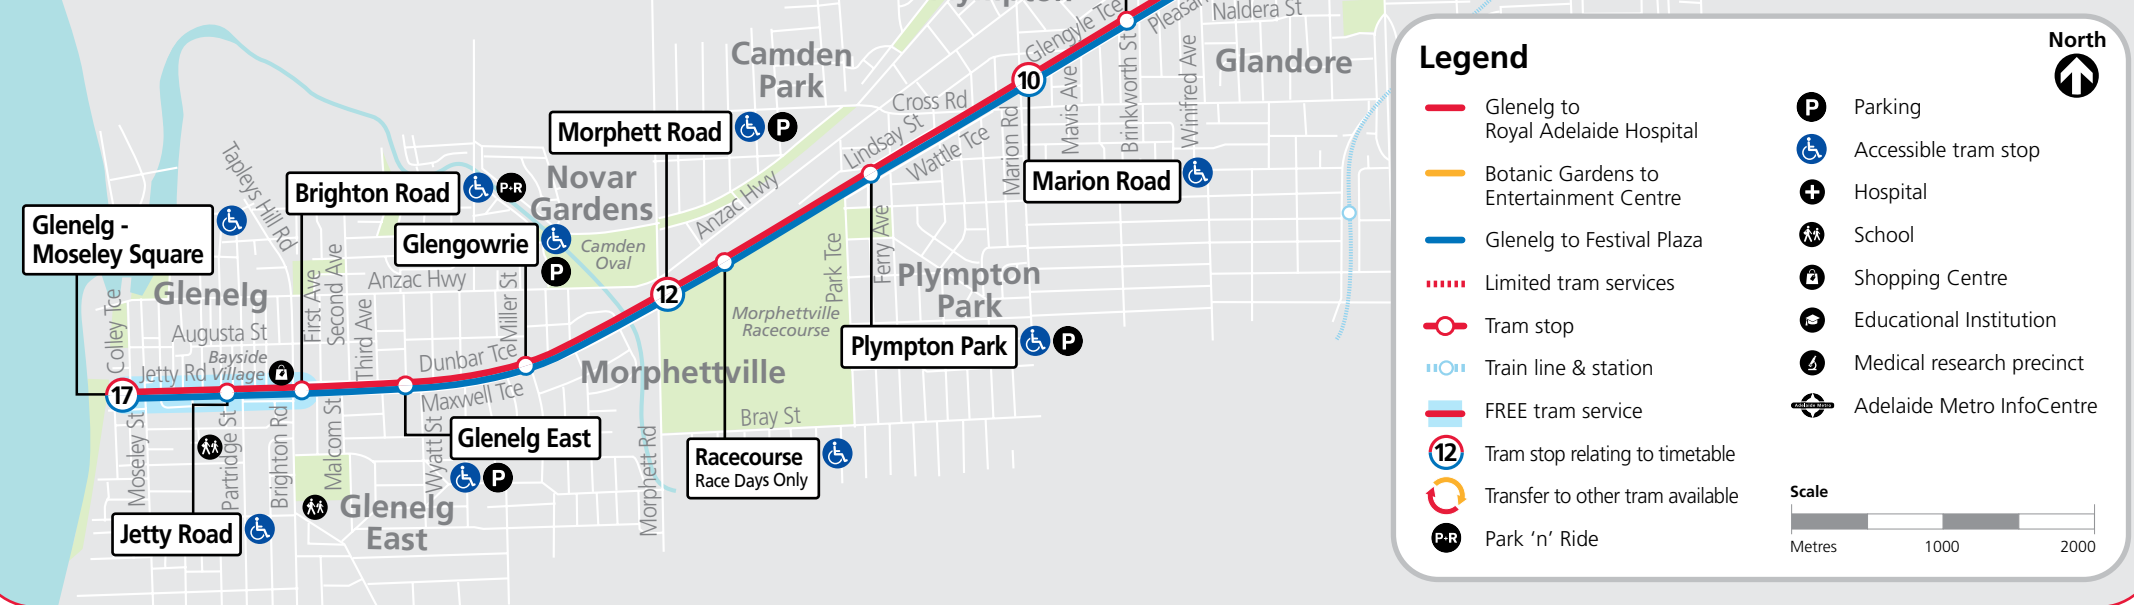

Is someone breaking the law on board?

See it?

REPORT IT!

Fast and anonymous
Your reports help make public transport safer for everyone

adelaidemetro.com.au/incident

Route descriptions

Glenelg to Royal Adelaide Hospital via Brighton Road, Morphett Road, Marion Road, South Road, Greenhill Road, South Terrace, Victoria Square, King William Street, North Terrace & Port Road. Limited peak trams service the Entertainment Centre. Service operates 7 days.

Explanation

* Festival Plaza services operate on weekends, public holidays and Adelaide Oval special event days only.

Legend

- Transfer to other tram available.
- G** - Tram departs stop 13 Glengowrie at the time shown.

Adelaide trams

Glenelg to Festival Plaza* & Entertainment Centre. Botanic Gardens to Entertainment Centre.

* Weekends, public holidays and Adelaide Oval special event days only

i Getting on and off the trams
Trams service all stops in the city. For stops outside the city, you must request the tram to stop by pushing the red button located on most poles inside the tram.

Legend

- Glenelg to Royal Adelaide Hospital
- Botanic Gardens to Entertainment Centre
- Glenelg to Festival Plaza
- Limited tram services
- Tram stop
- Train line & station
- FREE tram service
- 12 Tram stop relating to timetable
- Transfer to other tram available
- P-R Park 'n' Ride
- P Parking
- ♿ Accessible tram stop
- + Hospital
- ⚙️ School
- 🏪 Shopping Centre
- 🎓 Educational Institution
- 🏥 Medical research precinct
- ℹ️ Adelaide Metro InfoCentre