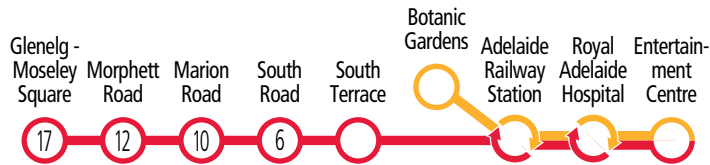

Adelaide trams

Glennelg to Entertainment Centre. Botanic Gardens to Entertainment Centre.

Monday to Friday

AM	Glennelg - Moseley Square	Morphett Road	Marion Road	South Road	South Terrace	Botanic Gardens	Adelaide Railway Station	Royal Adelaide Hospital	Entertainment Centre
-	4:48	4:51	4:56	5:06	-	5:17	5:21	5:28	
4:50	4:58	5:01	5:06	5:16	-	5:27	5:31	5:38	
5:10	5:18	5:21	5:26	5:36	-	5:47	5:51	5:58	
5:20	5:28	5:31	5:36	5:46	-	5:57	6:01	6:08	
5:30	5:38	5:41	5:46	5:56	-	6:07	6:11	-	
-	-	-	-	-	6:04	6:12	6:16	6:24	
5:50	5:58	6:01	6:06	6:16	-	6:27	6:31	6:38	
5:55	6:03	6:06	6:11	6:21	-	6:32	6:36	-	
6:00	6:08	6:11	6:16	6:26	-	6:37	6:41	6:48	
6:10	6:19	6:22	6:27	6:37	-	6:50	6:54	-	
-	-	-	-	-	6:44	6:52	6:56	7:04	
6:20	6:29	6:32	6:37	6:47	-	7:00	7:04	-	
6:25	6:34	6:37	6:42	6:52	-	7:05	7:09	7:17	
6:30	6:39	6:42	6:47	6:57	-	7:10	7:14	-	
-	-	-	-	-	7:04	7:12	7:16	7:24	
6:40	6:49	6:52	6:57	7:07	-	7:20	7:24	-	
-	-	-	-	-	7:14	7:22	7:26	7:34	
6:50	6:59	7:02	7:07	7:17	-	7:30	7:34	-	
-	-	-	-	-	7:24	7:32	7:36	7:44	
7:00	7:09	7:12	7:17	7:27	-	7:40	7:44	-	
-	-	-	-	-	7:34	7:42	7:46	7:54	
7:10	7:19	7:22	7:27	7:37	-	7:50	7:54	-	
-	-	-	-	-	7:44	7:52	7:56	8:04	
7:20	7:29	7:32	7:37	7:47	-	8:00	8:04	-	
-	-	-	-	-	7:54	8:02	8:06	8:14	
7:25	7:34	7:37	7:42	7:52	-	8:05	8:09	8:17	
7:30	7:39	7:42	7:47	7:57	-	8:10	8:14	-	
-	-	-	-	-	8:04	8:12	8:16	8:24	
7:35	7:44	7:47	7:52	8:02	-	8:15	8:19	8:27	
7:40	7:49	7:52	7:57	8:07	-	8:20	8:24	-	
-	-	-	-	-	8:14	8:22	8:26	8:34	
7:45	7:54	7:57	8:02	8:12	-	8:25	8:29	8:37	
7:50	7:59	8:02	8:07	8:17	-	8:30	8:34	-	
-	-	-	-	-	8:24	8:32	8:36	8:44	
7:55	8:04	8:07	8:12	8:22	-	8:35	8:39	8:47	
8:00	8:09	8:12	8:17	8:27	-	8:40	8:44	-	
-	-	-	-	-	8:34	8:42	8:46	8:54	
8:05	8:14	8:17	8:22	8:32	-	8:45	8:49	8:57	
8:10	8:19	8:22	8:27	8:37	-	8:50	8:54	-	
-	-	-	-	-	8:44	8:52	8:56	9:04	
8:15	8:24	8:27	8:32	8:42	-	8:55	8:59	9:07	
8:20	8:29	8:32	8:37	8:47	-	9:00	9:04	-	
-	-	-	-	-	8:54	9:02	9:06	9:14	
8:30	8:39	8:42	8:47	8:57	-	9:10	9:14	-	
-	-	-	-	-	9:04	9:12	9:16	9:24	
8:40	8:49	8:52	8:57	9:07	-	9:20	9:24	-	
-	-	-	-	-	9:14	9:22	9:26	9:34	
8:50	8:59	9:02	9:07	9:17	-	9:30	9:34	-	
-	-	-	-	-	9:24	9:32	9:36	9:44	
9:00	9:09	9:12	9:17	9:27	-	9:40	9:44	-	
-	-	-	-	-	9:34	9:42	9:46	9:54	
9:10	9:19	9:22	9:27	9:37	-	9:50	9:54	-	
-	-	-	-	-	9:44	9:52	9:56	10:04	
9:20	9:29	9:32	9:37	9:47	-	10:00	10:04	-	
-	-	-	-	-	9:54	10:02	10:06	10:14	
9:30	9:39	9:42	9:47	9:57	-	10:10	10:14	-	
-	-	-	-	-	10:04	10:12	10:16	10:24	
9:40	9:49	9:52	9:57	10:07	-	10:20	10:24	-	

Monday to Friday