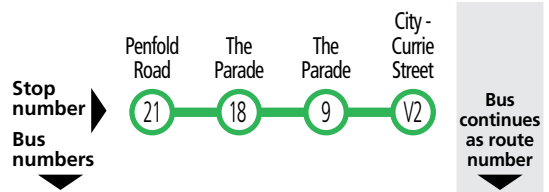

H23, H24 Auldana to city

Monday to Friday

AM	H24	7:42	7:45	-	7:57	8:13	8:15
	H23	9:22	-	9:29	9:36	9:52	9:54

Services may operate to a different timetable during the December to January school holidays. Visit the Adelaide Metro website during this period for full details.

N22 Wattle Park to city

Saturday PM-Sunday AM

AM	N22	12:30	12:33	12:39	12:52	N30
	N22	1:30	1:33	1:39	1:52	N30
	N22	2:30	2:33	2:39	2:52	N30
	N22	3:30	3:33	3:39	3:52	N30
	N22	4:30	4:33	4:39	4:52	N30

Bus continues to... N30 West Lakes