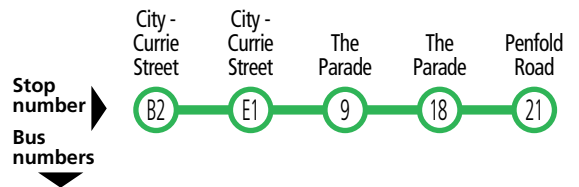

Legend

- B** – Bus commences from stop B2 Currie Street, city at the time shown.
- *** – Times are approximate only. Bus does not have to wait until this time to depart stop.

H23, H24 City to Auldana

Monday to Friday							
PM	H23	2:26	2:30	2:45	-	2:52	3:01
	H24	3:09	3:13	3:29	*3:44	-	3:47
	H24	3:59	4:03	4:19	*4:33	-	4:36
	H24	5:02	5:06	5:24	*5:38	-	5:41
	H24	5:58	6:02	6:18	*6:28	-	6:31

N22 City to Wattle Park

Saturday PM-Sunday AM						
AM	N22	12:02	12:05	12:16	*12:23	12:26
	N22	1:02	1:05	1:16	*1:23	1:26
	N22	2:02	2:05	2:16	*2:23	2:26
	N22	3:02	3:05	3:16	*3:23	3:26
	N22	4:02	4:05	4:16	*4:23	4:26