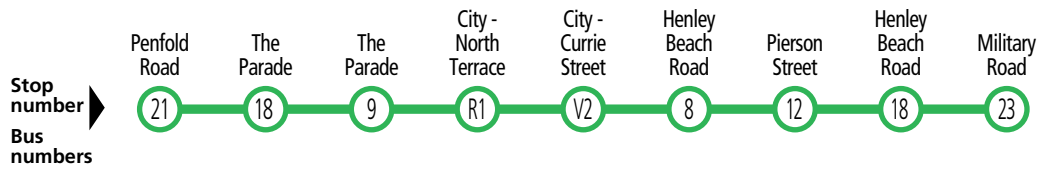

H22, H32 Wattle Park & city to Lockleys & Henley Beach South

		Penfold Road	The Parade	The Parade	City - North Terrace	City - Currie Street	Henley Beach Road	Pierson Street	Henley Beach Road	Military Road
Monday to Friday										
AM	H22L	5:35	5:38	5:45	-	5:56	*6:04	6:09	-	-
	H22L	6:15	6:18	6:26	-	6:37	*6:45	6:51	-	-
	H22L	6:45	6:48	6:56	-	7:08	*7:17	7:23	-	-
	H22L	7:05	7:08	7:17	-	7:31	*7:40	7:46	-	-
	H22L	7:20	7:23	7:33	-	7:49	*8:00	8:07	-	-
	H22L	7:27	7:30	7:40	-	7:56	*8:07	8:14	-	-
	H22L	7:32	7:35	7:45	-	8:01	*8:12	8:19	-	-
	H22L	7:51	7:55	8:10	-	8:28	*8:40	8:47	-	-
	H22c	8:01	8:05	8:22	-	8:40	-	-	-	-
	H22	8:11	8:15	8:33	-	8:51	*9:03	9:09	9:15	9:22
	H22c	8:35	8:40	8:56	-	9:13	-	-	-	-
	H22	9:02	9:05	9:17	-	9:33	*9:44	9:49	9:55	10:03
	H22	9:29	9:32	9:43	-	9:58	*10:09	10:14	10:20	10:28
	H22	9:59	10:02	10:13	-	10:28	*10:39	10:44	10:50	10:58
PM	H22	10:29	10:32	10:43	-	10:58	*11:09	11:14	11:20	11:28
	H22	10:59	11:02	11:13	-	11:28	*11:39	11:44	11:50	11:58
	H22	11:29	11:32	11:43	-	11:58	*12:09	12:14	12:20	12:28
	H22	12:00	12:03	12:13	-	12:28	*12:39	12:44	12:50	12:58
	H22	12:30	12:33	12:43	-	12:58	*1:09	1:14	1:20	1:28
	H22	1:00	1:03	1:13	-	1:28	*1:39	1:44	1:50	1:58
	H22	1:30	1:33	1:43	-	1:58	*2:09	2:14	2:20	2:28
	H22	2:00	2:03	2:13	-	2:29	*2:40	2:46	2:52	3:00
	H22L	2:30	2:33	2:43	-	2:59	*3:11	3:18	-	-
	H32	-	-	-	2:55	3:02	*3:15	-	3:24	3:33
	H22L	2:57	3:00	3:12	-	3:28	*3:42	3:49	-	-
	H32	-	-	-	3:28	3:35	*3:49	-	3:56	4:05
	H22L	-	3:20	3:33	-	3:49	*4:03	4:10	-	-
	H32	-	-	-	3:44	3:51	*4:05	-	4:12	4:21
	H22L	3:31	3:35	3:51	-	4:07	*4:21	4:28	-	-
	H32	-	-	-	4:04	4:11	*4:24	-	4:31	4:40
	H22	-	3:52	4:04	-	4:20	*4:33	4:40	4:47	4:56
	H22L	3:57	4:00	4:11	-	4:27	*4:40	4:48	-	-
	H32	-	-	-	4:24	4:31	*4:44	-	4:51	5:00
	H22	4:19	4:22	4:32	-	4:48	*5:01	5:08	5:15	5:24
	H22	-	4:26	4:36	-	4:52	*5:05	5:12	5:19	5:28
	H22L	4:36	4:39	4:49	-	5:05	*5:18	5:26	-	-
	H32	-	-	-	5:01	5:08	*5:21	-	5:28	5:37
	H22	4:43	4:46	4:56	-	5:12	*5:25	5:32	5:39	5:48
	H32	-	-	-	5:07	5:15	*5:28	-	5:37	5:46
	H22L	4:54	4:57	5:07	-	5:24	*5:37	5:45	-	-
	H22	4:58	5:01	5:11	-	5:28	*5:41	5:48	5:55	6:03
	H32	-	-	-	5:26	5:33	*5:46	-	5:53	6:01
H22	5:18	5:21	5:31	-	5:48	*6:01	6:08	6:14	6:22	
H32	-	-	-	5:46	5:53	*6:04	-	6:11	6:19	
H22L	5:38	5:41	5:51	-	6:07	*6:18	6:26	-	-	
H22	6:04	6:07	6:16	-	6:30	*6:40	6:45	6:50	6:57	
H22	6:48	6:51	6:59	-	7:13	*7:23	7:28	7:33	7:40	
H22	7:46	7:49	7:57	-	8:10	*8:20	8:25	8:30	8:37	
H22	8:46	8:49	8:57	-	9:10	*9:20	9:25	9:30	9:37	
H22	9:46	9:49	9:57	-	10:10	*10:20	10:25	10:30	10:37	
H22	10:16	10:19	10:27	-	10:40	*10:50	10:55	11:00	11:07	

Legend

* - Times are approximate only. Bus does not have to wait until this time to depart stop.

Services may operate to a different timetable during the December to January school holidays. Visit the Adelaide Metro website during this period for full details.