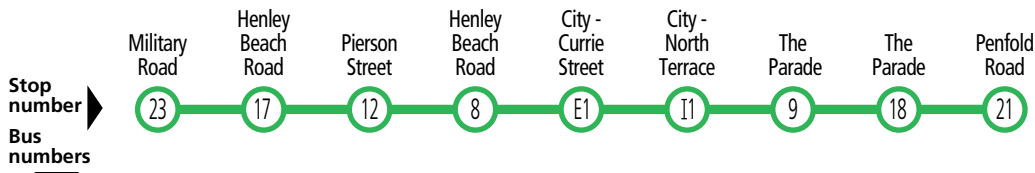

H22, H32 Henley Beach South & Lockleys to city & Wattle Park

Monday to Friday

		Military Road	Henley Beach Road	Pierson Street	Henley Beach Road	City - Currie Street	City - North Terrace	The Parade	The Parade	Penfold Road
AM	H22	5:42	5:49	5:53	5:58	6:08	-	6:18	*6:25	6:28
	H22	6:22	6:29	6:33	6:38	6:50	-	7:02	*7:10	7:13
	H32	6:46	6:53	-	6:59	7:11	7:18	-	-	-
	H22	-	-	7:01	7:06	7:18	-	7:30	*7:38	7:42
	H32	7:02	7:09	-	7:16	7:28	7:35	-	-	-
	H22	-	-	7:14	7:20	7:33	-	7:45	*7:53	7:57
	H22	7:11	7:19	7:24	7:30	7:44	-	8:00	*8:11	8:15
	H22	-	-	7:29	7:35	7:51	-	8:07	*8:18	8:22
	H32	7:29	7:37	-	7:45	8:01	8:10	-	-	-
	H22	-	-	7:43	7:50	8:08	-	8:24	*8:35	8:39
	H22	-	-	7:51	7:58	8:16	-	8:32	*8:43	8:47
	H32	7:44	7:52	-	8:01	8:19	8:28	-	-	-
	H22	-	-	8:02	8:09	8:27	-	8:43	*8:53	8:57
	H32	7:56	8:05	-	8:14	8:32	8:41	-	-	-
	H22	-	-	8:22	8:29	8:47	-	9:03	*9:12	9:16
	H32	8:18	8:27	-	8:36	8:54	9:03	-	-	-
	H22	-	-	8:36	8:43	9:00	-	9:16	*9:25	9:29
	H22	8:53	9:01	9:06	9:12	9:27	-	9:42	*9:51	9:54
	H22	9:21	9:28	9:32	9:38	9:52	-	10:07	*10:16	10:19
	H22	9:51	9:58	10:02	10:08	10:22	-	10:37	*10:46	10:49
H22	10:21	10:28	10:32	10:38	10:52	-	11:07	*11:16	11:19	
H22	10:51	10:58	11:02	11:08	11:22	-	11:37	*11:46	11:49	
H22	11:21	11:28	11:32	11:38	11:52	-	12:07	*12:16	12:19	
H22	11:51	11:58	12:02	12:08	12:22	-	12:37	*12:46	12:49	
PM	H22	12:21	12:28	12:32	12:38	12:52	-	1:07	*1:16	1:19
	H22	12:51	12:58	1:02	1:08	1:22	-	1:37	*1:46	1:49
	H22	1:21	1:28	1:32	1:38	1:52	-	2:07	*2:16	2:19
	H22	1:51	1:58	2:02	2:08	2:22	-	2:37	*2:48	2:52
	H22	2:20	2:27	2:31	2:37	2:52	-	3:08	*3:23	3:27
	H22	2:49	2:56	3:01	3:07	3:22	-	3:38	*3:55	3:59
	H22	3:14	3:21	3:27	3:35	3:50	-	4:06	*4:20	4:24
	H22	-	-	3:37	3:43	3:58	-	4:14	*4:28	4:32
	H22	3:45	3:52	3:57	4:03	4:18	-	4:34	*4:46	4:51
	H22	-	-	4:07	4:13	4:28	-	4:44	*4:56	5:01
	H22	4:15	4:22	4:27	4:33	4:48	-	5:05	*5:17	5:22
	H22	-	-	4:37	4:43	4:58	-	5:15	*5:27	5:32
	H22	4:47	4:54	4:59	5:05	5:20	-	5:38	*5:52	5:57
	H22	-	-	5:09	5:15	5:30	-	5:48	*6:02	6:06
	H22	-	-	5:30	5:36	5:50	-	6:06	*6:16	6:20
	H22	-	-	5:55	6:01	6:14	-	6:29	*6:39	6:43
	H22	6:06	6:13	6:18	6:24	6:36	-	6:51	*7:00	7:04
	H22	6:42	6:48	6:52	6:57	7:09	-	7:23	*7:32	7:35
	H22	7:54	8:00	8:04	8:08	8:19	-	8:31	*8:39	8:42
	H22	8:54	9:00	9:04	9:08	9:19	-	9:31	*9:39	9:42
H22	9:54	10:00	10:04	10:08	10:19	-	10:31	*10:39	10:42	
H22	10:54	11:00	11:04	11:08	11:19	-	11:31	*11:39	11:42	

Legend

* - Times are approximate only. Bus does not have to wait until this time to depart stop.

Services may operate to a different timetable during the December to January school holidays. Visit the Adelaide Metro website during this period for full details.