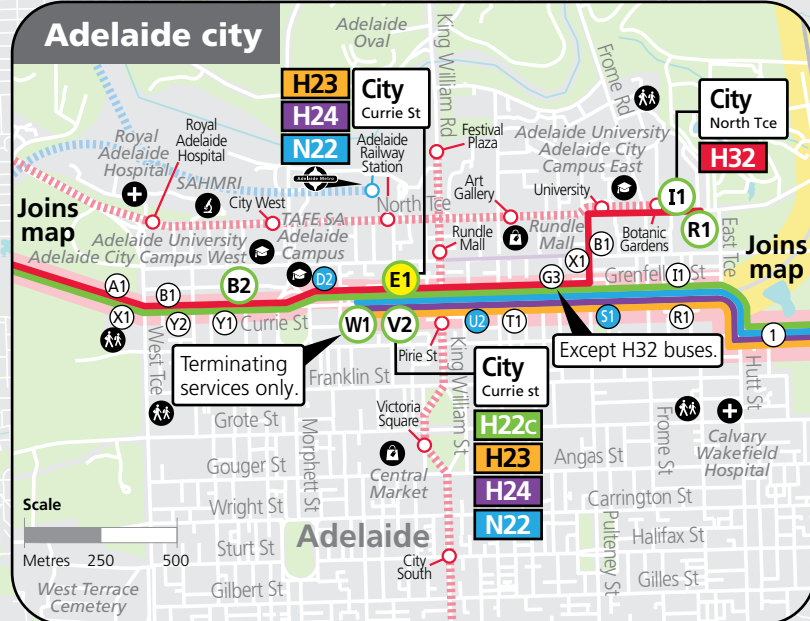

H22, H23, H24, H32, N22 Henley Beach South & Lockleys to city, Auldana & Wattle Park

Henley Beach South
Military Rd
H22
H32

Lockleys
Pierson St
H22L

H32 buses only

GO ZONE
Torrensville

H23
H24
N22

City
Currie St

City
North Tce
H32

GO ZONE
Rosslyn Park

H22
H22c
H22L
H24
N22

Auldana
The Parade
H23
H24

Wattle Park
Penfold Rd
H22
N22

Legend

1. Route H22
   - Route H23
   - Route H24
   - Route H32
   - Route N22
   - Bus stop
   - Bus stop on this side only
   - Bus stop relating to timetable
   - After Midnight key bus stop
   - Train line & station
   - Tram line & stop
   - Hospital
   - School
   - Shopping Centre
   - Educational Institution
   - Medical research precinct
   - Adelaide Metro InfoCentre
2. Scale
   Metres 1375 2750

City bus stop legend
● Bus stop only serviced by N22 buses.