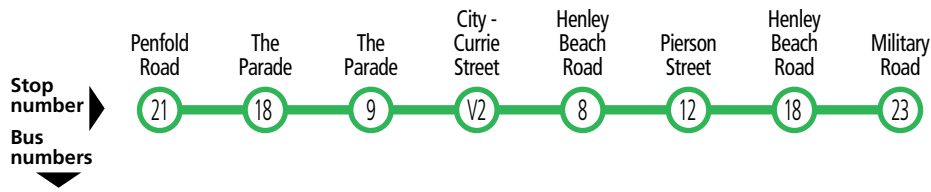

H22 Wattle Park to city & Henley Beach South

Saturday only

AM	H22	6:23	6:26	6:33	6:45	*6:53	6:58	7:03	7:09
	H22	7:22	7:25	7:33	7:45	*7:54	7:59	8:04	8:10

Saturday, Sunday & public holidays

AM	H22	8:22	8:25	8:34	8:47	*8:56	9:01	9:07	9:14
	H22c	8:41	8:44	8:54	9:07	-	-	-	-
	H22	9:21	9:24	9:34	9:47	*9:56	10:01	10:07	10:15
	H22c	9:41	9:44	9:55	10:10	-	-	-	-
	H22	10:21	10:24	10:35	10:50	*11:01	11:06	11:12	11:20
	H22c	10:41	10:44	10:55	11:10	-	-	-	-
	H22	11:21	11:24	11:35	11:50	*12:01	12:06	12:12	12:20
	H22c	11:41	11:44	11:55	12:10	-	-	-	-
PM	H22	12:21	12:24	12:35	12:50	*1:01	1:06	1:12	1:20
	H22c	12:41	12:44	12:55	1:10	-	-	-	-
	H22	1:21	1:24	1:35	1:50	*2:01	2:06	2:12	2:20
	H22c	1:41	1:44	1:55	2:10	-	-	-	-
	H22	2:21	2:24	2:35	2:50	*3:01	3:06	3:12	3:20
	H22c	2:41	2:44	2:55	3:10	-	-	-	-
	H22	3:21	3:24	3:35	3:50	*4:01	4:06	4:12	4:20
	H22c	3:41	3:44	3:55	4:10	-	-	-	-
	H22	4:21	4:24	4:35	4:49	*5:00	5:05	5:11	5:19
	H22	5:20	5:23	5:33	5:46	*5:57	6:02	6:07	6:15
	H22	6:22	6:25	6:33	6:46	*6:56	7:01	7:06	7:13
	H22	7:22	7:25	7:33	7:46	*7:56	8:01	8:06	8:13
	H22	8:22	8:25	8:33	8:46	*8:56	9:01	9:06	9:13
	H22	9:22	9:25	9:33	9:46	*9:56	10:01	10:06	10:13
	H22	10:22	10:25	10:33	10:46	*10:56	11:01	11:06	11:13
	H22	11:22	11:25	11:33	11:46	*11:56	12:01	12:06	12:13

H23, H24 Auldana to city

Monday to Friday

AM	H24	7:42	7:45	-	7:57	8:13	8:15
	H23	9:22	-	9:29	9:36	9:52	9:54

Services may operate to a different timetable during the December to January school holidays. Visit the Adelaide Metro website during this period for full details.