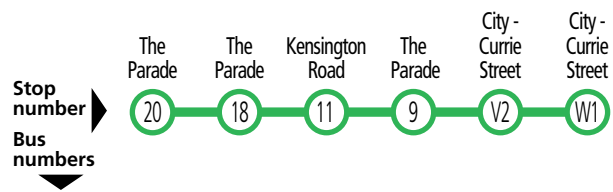

H22 Wattle Park to city & Henley Beach South

Saturday only

AM	H22	6:23	6:26	6:33	6:45	*6:53	6:58	7:03	7:09
	H22	7:22	7:25	7:33	7:45	*7:54	7:59	8:04	8:10

Saturday, Sunday & public holidays

AM	H22	8:22	8:25	8:34	8:47	*8:56	9:01	9:07	9:14
	H22c	8:41	8:44	8:54	9:07	-	-	-	-
	H22	9:21	9:24	9:34	9:47	*9:56	10:01	10:07	10:15
	H22c	9:41	9:44	9:55	10:10	-	-	-	-
	H22	10:21	10:24	10:35	10:50	*11:01	11:06	11:12	11:20
	H22c	10:41	10:44	10:55	11:10	-	-	-	-
	H22	11:21	11:24	11:35	11:50	*12:01	12:06	12:12	12:20
	H22c	11:41	11:44	11:55	12:10	-	-	-	-
PM	H22	12:21	12:24	12:35	12:50	*1:01	1:06	1:12	1:20
	H22c	12:41	12:44	12:55	1:10	-	-	-	-
	H22	1:21	1:24	1:35	1:50	*2:01	2:06	2:12	2:20
	H22c	1:41	1:44	1:55	2:10	-	-	-	-
	H22	2:21	2:24	2:35	2:50	*3:01	3:06	3:12	3:20
	H22c	2:41	2:44	2:55	3:10	-	-	-	-
	H22	3:21	3:24	3:35	3:50	*4:01	4:06	4:12	4:20
	H22c	3:41	3:44	3:55	4:10	-	-	-	-
	H22	4:21	4:24	4:35	4:49	*5:00	5:05	5:11	5:19
	H22	5:20	5:23	5:33	5:46	*5:57	6:02	6:07	6:15
	H22	6:22	6:25	6:33	6:46	*6:56	7:01	7:06	7:13
	H22	7:22	7:25	7:33	7:46	*7:56	8:01	8:06	8:13
	H22	8:22	8:25	8:33	8:46	*8:56	9:01	9:06	9:13
	H22	9:22	9:25	9:33	9:46	*9:56	10:01	10:06	10:13
	H22	10:22	10:25	10:33	10:46	*10:56	11:01	11:06	11:13
	H22	11:22	11:25	11:33	11:46	*11:56	12:01	12:06	12:13

Saturday only

PM	H22c	11:52	11:55	12:02	12:14	-	-	-	-
----	------	-------	-------	-------	-------	---	---	---	---

Legend

* - Times are approximate only. Bus does not have to wait until this time to depart stop.

H23, H24 Auldana to city

Monday to Friday

AM	H24	7:42	7:45	-	7:57	8:13	8:15
	H23	9:22	-	9:29	9:36	9:52	9:54

Services may operate to a different timetable during the December to January school holidays. Visit the Adelaide Metro website during this period for full details.