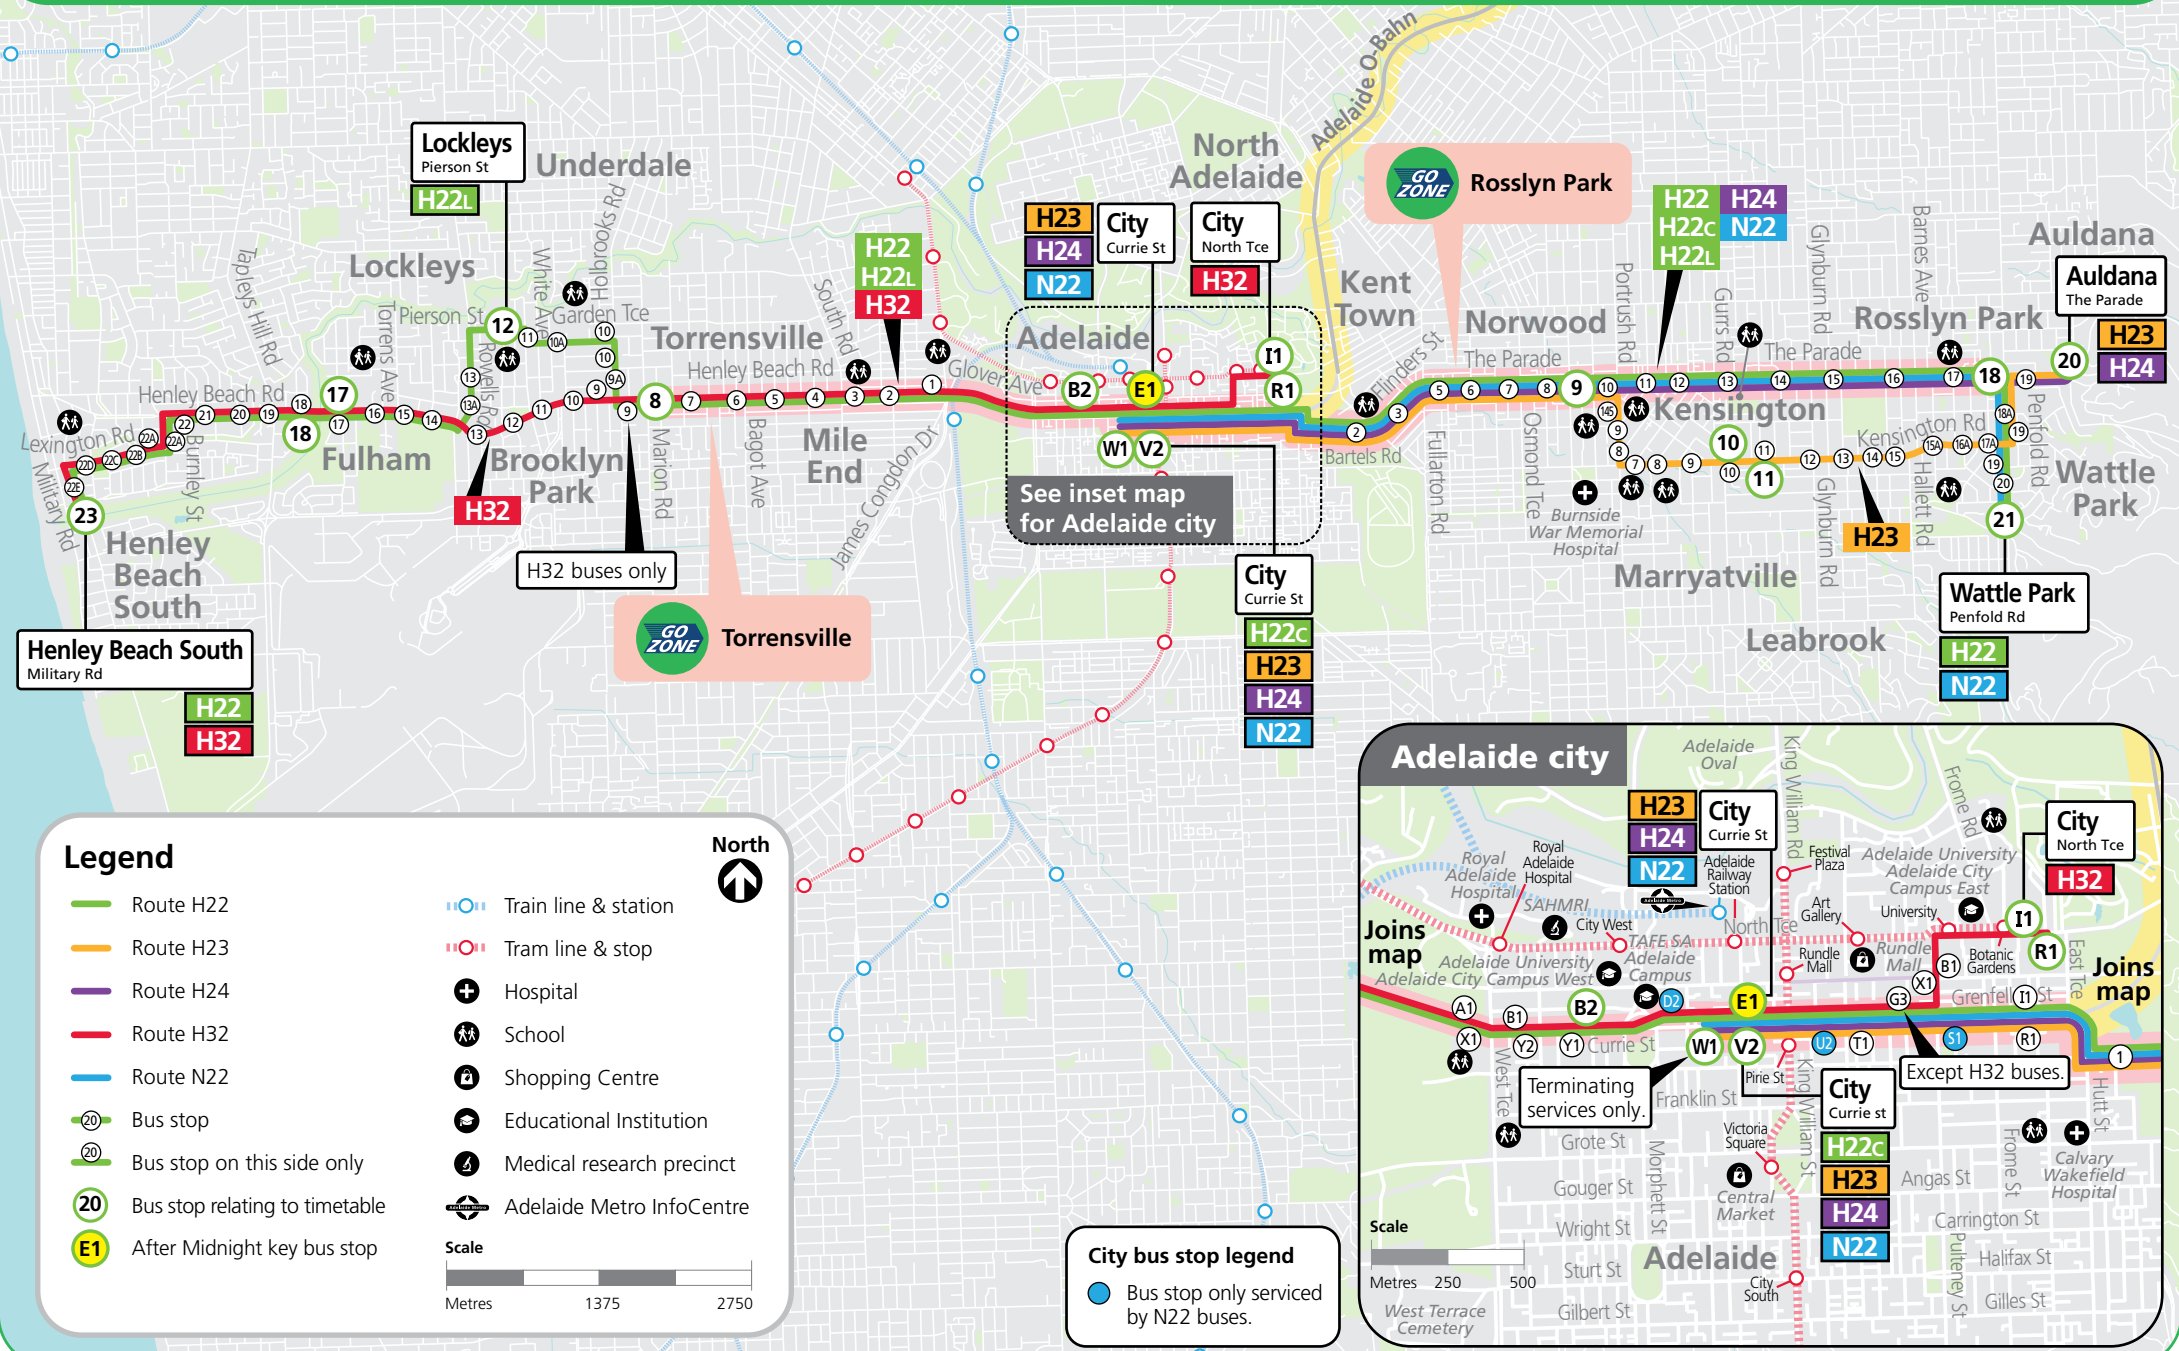

Between the city and stop 18 The Parade, catch buses H20, H22 and H24.

Go Zones operate approximately every 15 minutes between 7:30am and 6:30pm Monday to Friday and every 30 minutes at night, Saturday, Sunday and public holidays until 10pm.

N22 City to Wattle Park

Saturday PM-Sunday AM						
AM	N22	12:02	12:05	12:16	*12:23	12:26
	N22	1:02	1:05	1:16	*1:23	1:26
	N22	2:02	2:05	2:16	*2:23	2:26
	N22	3:02	3:05	3:16	*3:23	3:26
	N22	4:02	4:05	4:16	*4:23	4:26

Legend

- *** – Times are approximate only. Bus does not have to wait until this time to depart stop.

Services may operate to a different timetable during the December to January school holidays. Visit the Adelaide Metro website during this period for full details.

H22, H23, H24, H32, N22 Henley Beach South & Lockleys to city, Auldana & Wattle Park

Henley Beach South
Military Rd
H22
H32

Lockleys
Pierson St
H22L

H32 buses only

GO ZONE
Torrensville

H23
H24
N22

City
Currie St