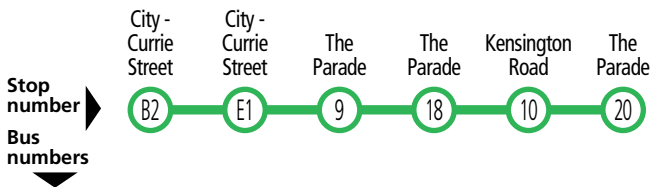

H22 Henley Beach South & city to Wattle Park

Saturday only									
AM	H22	7:28	7:34	7:38	7:43	7:53	8:05	*8:14	8:17
Saturday, Sunday & public holidays									
AM	H22	8:23	8:30	8:34	8:40	8:52	9:05	*9:14	9:17
	H22	-	-	-	B9:44	9:48	10:03	*10:12	10:16
	H22	9:37	9:44	9:48	9:54	10:08	10:23	*10:32	10:36
	H22	-	-	-	B10:44	10:48	11:03	*11:12	11:16
	H22	10:37	10:44	10:48	10:54	11:08	11:23	*11:32	11:36
	H22	-	-	-	B11:44	11:48	12:03	*12:12	12:16
PM	H22	11:37	11:44	11:48	11:54	12:08	12:23	*12:32	12:36
	H22	-	-	-	B12:44	12:48	1:03	*1:12	1:16
	H22	12:37	12:44	12:48	12:54	1:08	1:23	*1:32	1:36
	H22	-	-	-	B1:44	1:48	2:03	*2:12	2:16
	H22	1:37	1:44	1:48	1:54	2:08	2:23	*2:32	2:36
	H22	-	-	-	B2:44	2:48	3:03	*3:12	3:16
	H22	2:37	2:44	2:48	2:54	3:08	3:23	*3:32	3:36
	H22	-	-	-	B3:44	3:48	4:03	*4:12	4:16
	H22	3:37	3:44	3:48	3:54	4:08	4:23	*4:32	4:36
	H22	-	-	-	B4:44	4:48	5:03	*5:12	5:16
	H22	4:37	4:44	4:48	4:54	5:08	5:22	*5:31	5:35
	H22	5:22	5:29	5:33	5:39	5:53	6:06	*6:15	6:18
	H22	6:23	6:30	6:34	6:40	6:53	7:06	*7:14	7:17
	H22	7:27	7:33	7:38	7:42	7:53	8:05	*8:13	8:16
	H22	8:27	8:33	8:38	8:42	8:53	9:05	*9:13	9:16
	H22	9:27	9:33	9:38	9:42	9:53	10:05	*10:13	10:16
	H22	-	-	-	B10:50	10:53	11:05	*11:13	11:16
	H22	-	-	-	B11:20	11:23	11:35	*11:43	11:46

Legend

- B** – Bus commences from stop B2 Currie Street, city at the time shown.
- *** – Times are approximate only. Bus does not have to wait until this time to depart stop.

H23, H24 City to Auldana

Monday to Friday							
PM	H23	2:26	2:30	2:45	-	2:52	3:01
	H24	3:09	3:13	3:29	*3:44	-	3:47
	H24	3:59	4:03	4:19	*4:33	-	4:36
	H24	5:02	5:06	5:24	*5:38	-	5:41
	H24	5:58	6:02	6:18	*6:28	-	6:31