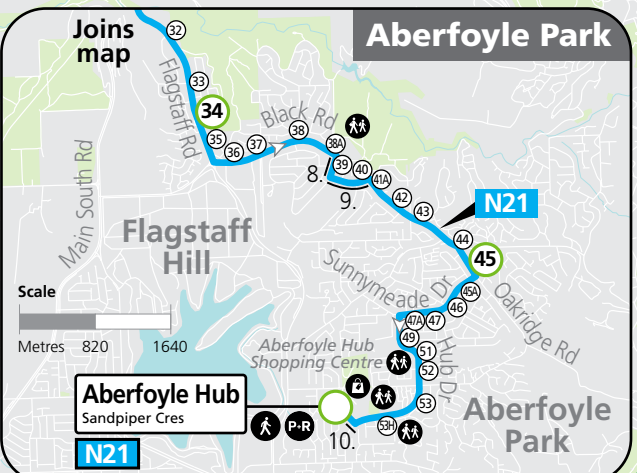

# G10, N10, N21 Marion Centre, Bedford Park & Colonel Light Gardens to city & Blair Athol

**Blair Athol**  
Prospect Rd

**GO ZONE** Prospect Road

**Street Legend**

1. Dover St
2. Cambridge St
3. Shepherds Hill Rd
4. University Dr
5. Ring Rd
6. Flinders Dr
7. Marion Rd
8. Ridgway Dr
9. Memford Way
10. Sandpiper Cres

**Legend**

- Route G10
  - Route N10
  - Route N21
  - 1 Bus stop
  - 1 Bus stop on this side only
  - 17 Bus stop relating to timetable
  - C2 After Midnight key bus stop
  - Convenient transfer point
  - Park 'n' Ride
  - Train line & station
  - Tram line & stop
  - Hospital
  - School
  - Shopping Centre
  - Educational Institution
  - Medical research precinct
  - Adelaide Metro InfoCentre
- Scale  
Metres 2400 4800

**Marion Centre Interchange**

N10 buses only.

See inset map for Aberfoyle Park

# G10 Blair Athol to Marion Centre via city