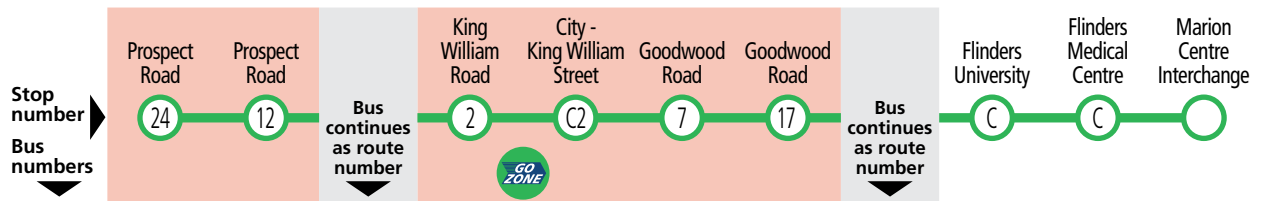

### Buses continue to...

- 300 – Arndale Centre Interchange
- 300G – Glenelg Interchange
- G20, G21 – Aberfoyle Hub

Services may operate to a different timetable during the December to January school holidays. Visit the Adelaide Metro website during this period for full details.

# G10 Blair Athol to Marion Centre via city