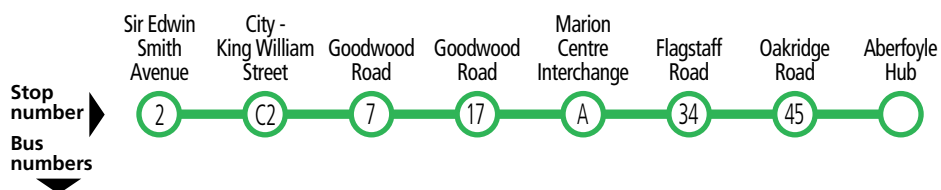

N21 City to Aberfoyle Hub via Marion Centre

Saturday PM–Sunday AM

AM	N21	1:00	1:05	*1:18	1:24	1:35	1:43	1:50	1:56
	N21	2:00	2:05	*2:18	2:24	2:35	2:43	2:50	2:56
	N21	3:00	3:05	*3:18	3:24	3:35	3:43	3:50	3:56
	N21	4:00	4:05	*4:18	4:24	4:35	4:43	4:50	4:56

Legend

- – Times are approximate only. Bus does not have to wait until this time to depart stop.