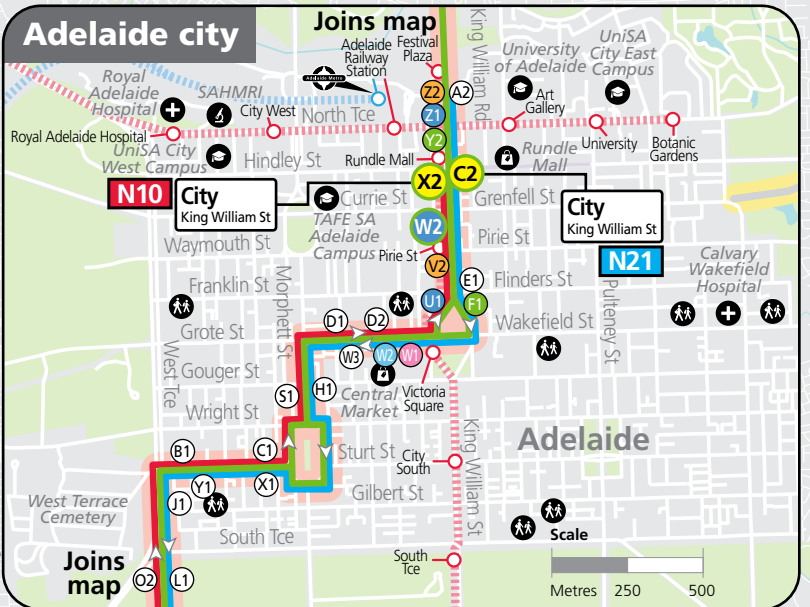

Adelaide city

City bus stop legend

- Bus stop only serviced by N10 buses.
- Bus stop not serviced by N10 buses.
- Bus stop only serviced by G10c buses.
- Bus stop is operational between 2pm & 7pm Monday to Friday only.
- Bus stop is operational at all times except 2pm & 7pm Monday to Friday.
- Bus stop operates all times.

Legend

1. Route G10
   - Route N10
   - Route N21
   - 1 Bus stop
   - 1 Bus stop on this side only
   - 17 Bus stop relating to timetable
   - C2 After Midnight key bus stop
   - Convenient transfer point
   - Park 'n' Ride
   - Train line & station
   - Tram line & stop
   - Hospital
   - School
   - Shopping Centre
   - Educational Institution
   - Medical research precinct
   - Adelaide Metro InfoCentre
2. Scale
   Metres 2400 4800

Marion Centre Interchange

N10 buses only.