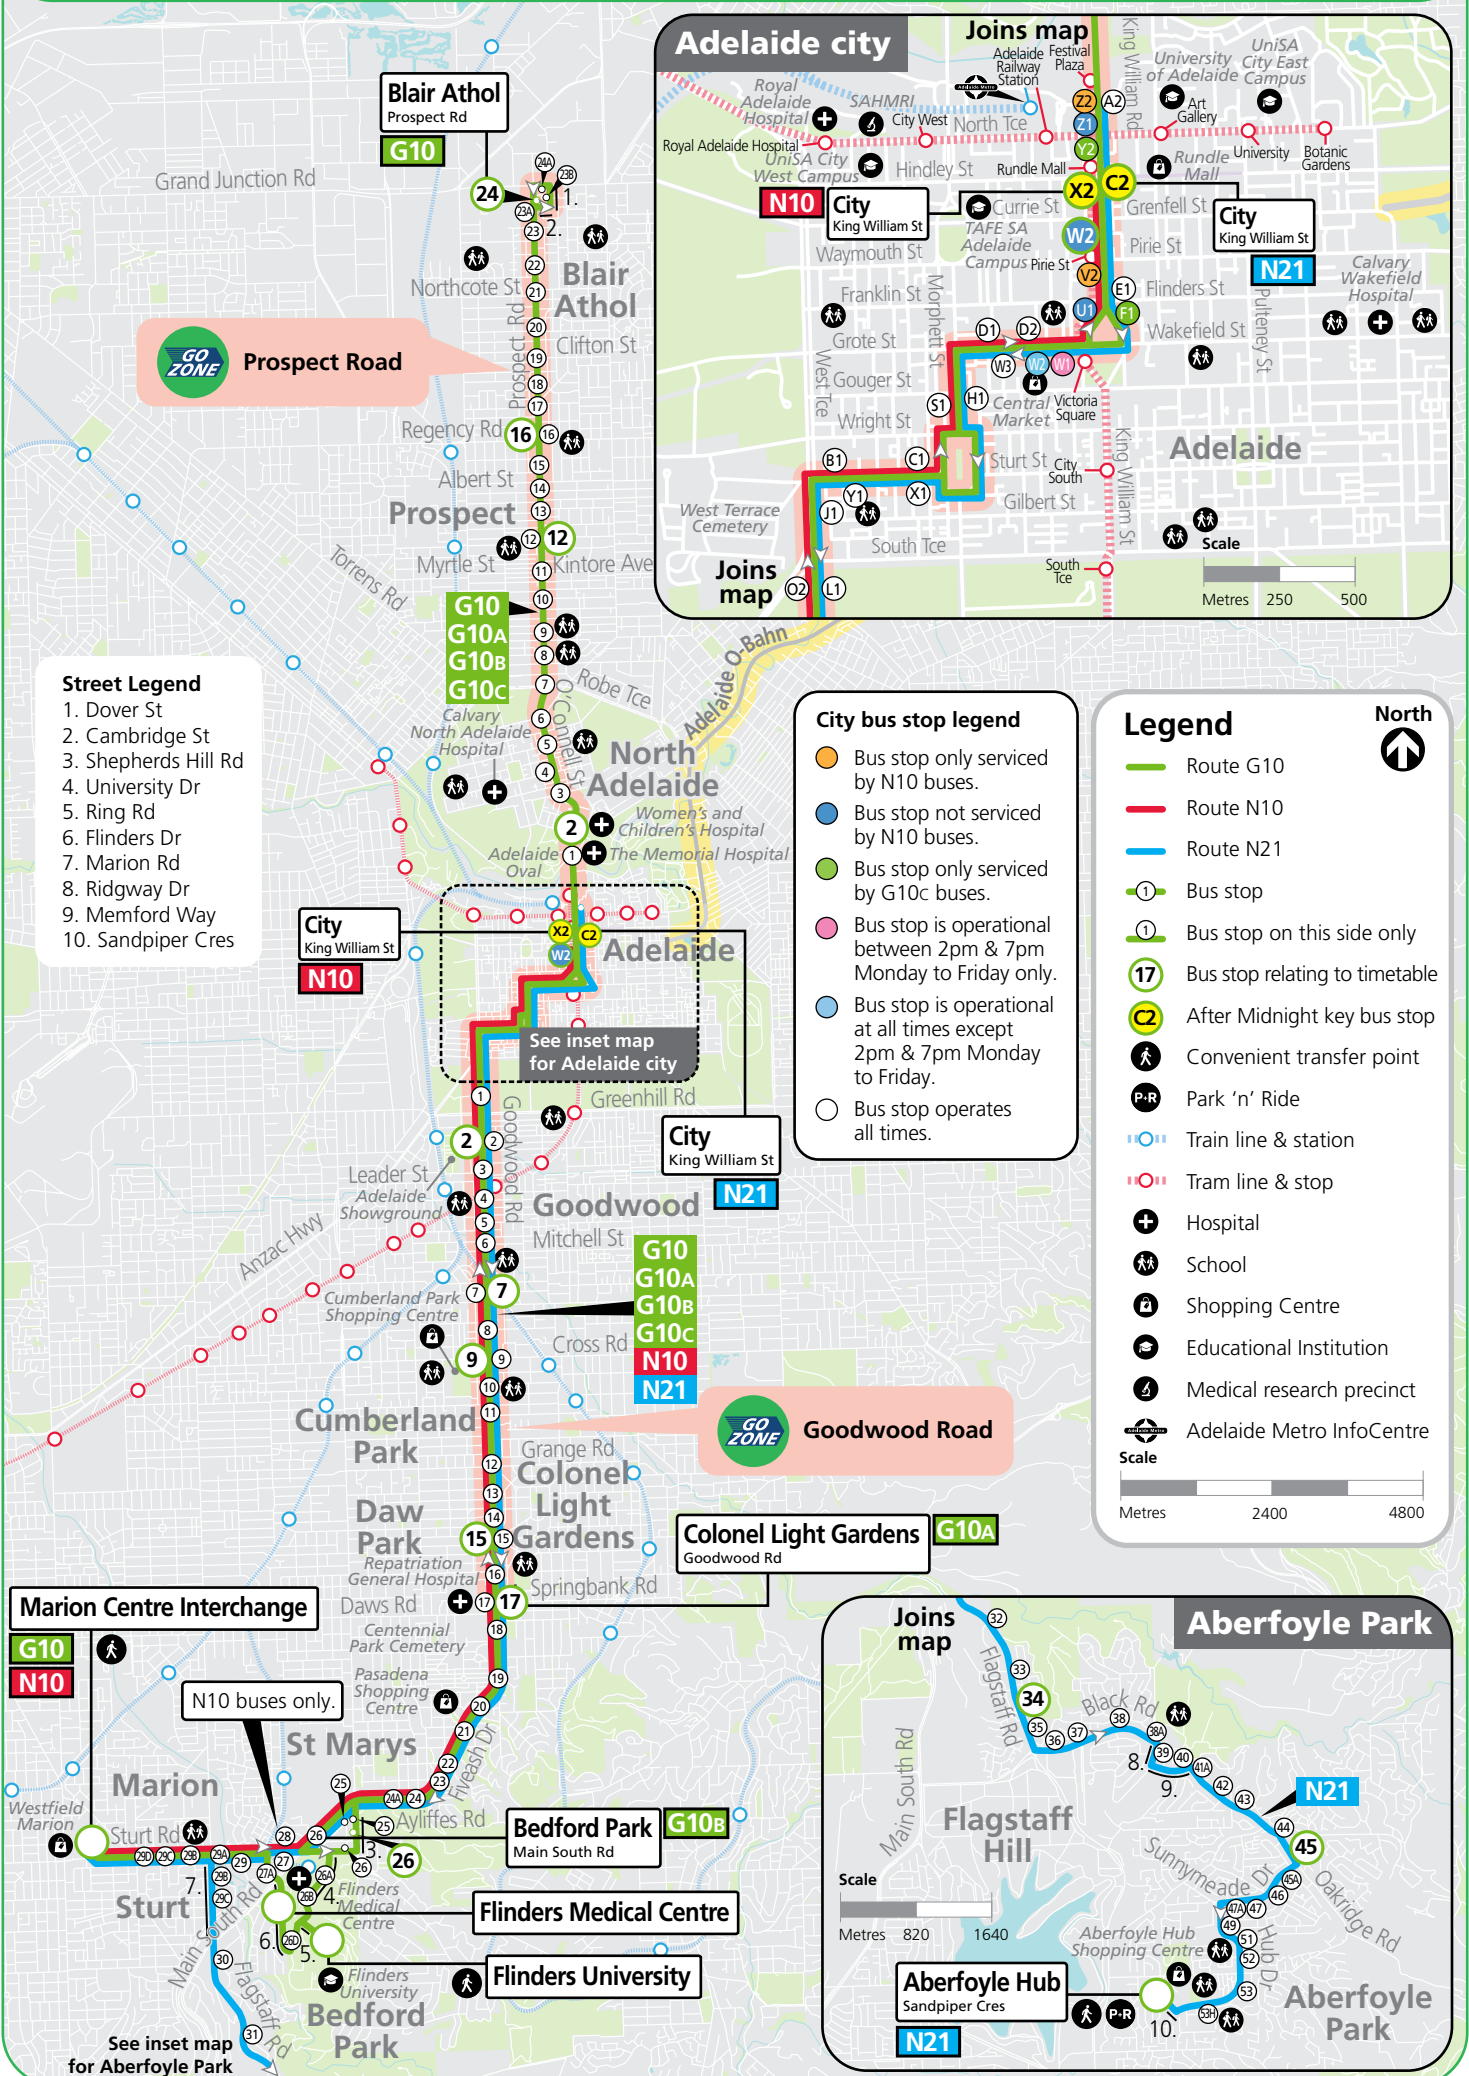

G10, N10, N21 Marion Centre, Bedford Park & Colonel Light Gardens to city & Blair Athol

Blair Athol
Prospect Rd

GO ZONE Prospect Road

Street Legend

1. Dover St
2. Cambridge St
3. Shepherds Hill Rd
4. University Dr
5. Ring Rd
6. Flinders Dr
7. Marion Rd
8. Ridgway Dr
9. Memford Way
10. Sandpiper Cres