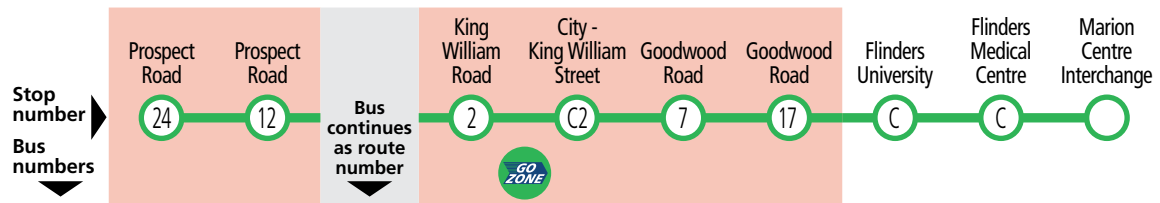

G10 Blair Athol to Marion Centre via city

Saturday only

AM	G10	6:34	6:43	-	6:51	6:56	*7:10	7:17	7:28	*7:32	7:40
	G10	7:04	7:13	-	7:21	7:26	*7:41	7:48	7:59	*8:03	8:11
	G10	7:34	7:43	-	7:51	7:56	*8:11	8:18	8:29	*8:33	8:41

Saturday, Sunday & public holidays

AM	G10	8:04	8:13	-	8:21	8:26	*8:41	8:48	8:59	*9:03	9:11
	G10B	V8:18	V8:27	G20	V8:36	8:41	*8:58	9:05	-	*9:18	-
	G10	8:33	8:42	-	8:51	8:56	*9:13	9:20	9:32	*9:37	9:45
	G10B	V8:48	V8:57	G21	V9:06	9:11	*9:28	9:35	-	*9:48	-
	G10	9:03	9:13	-	9:22	9:28	*9:45	9:52	10:04	*10:09	10:17
	G10B	9:18	9:28	G20	9:37	9:43	*10:01	10:08	-	*10:21	-
	G10	9:33	9:43	-	9:52	9:58	*10:16	10:23	10:35	*10:40	10:48
	G10B	9:48	9:58	G21	10:07	10:13	*10:31	10:38	-	*10:51	-
	G10	10:03	10:13	-	10:22	10:28	*10:46	10:53	11:05	*11:10	11:18
	G10B	10:18	10:28	G20	10:37	10:43	*11:01	11:08	-	*11:21	-
	G10	10:33	10:43	-	10:52	10:58	*11:16	11:23	11:35	*11:40	11:48
	G10B	10:48	10:58	G21	11:07	11:13	*11:31	11:38	-	*11:51	-
	G10	11:03	11:13	-	11:22	11:28	*11:46	11:53	12:05	*12:10	12:18
	G10B	11:18	11:28	G20	11:37	11:43	*12:01	12:08	-	*12:21	-
	G10	11:33	11:43	-	11:52	11:58	*12:16	12:23	12:35	*12:40	12:48
	G10B	11:48	11:58	G21	12:07	12:13	*12:31	12:38	-	*12:51	-
PM	G10	12:03	12:13	-	12:22	12:28	*12:46	12:53	1:05	*1:10	1:18
	G10B	12:18	12:28	G20	12:37	12:43	*1:01	1:08	-	*1:21	-
	G10	12:33	12:43	-	12:52	12:58	*1:16	1:23	1:35	*1:40	1:48
	G10B	12:48	12:58	G21	1:07	1:13	*1:31	1:38	-	*1:51	-
	G10	1:03	1:13	-	1:22	1:28	*1:46	1:53	2:05	*2:10	2:18
	G10B	1:18	1:28	G20	1:37	1:43	*2:01	2:08	-	*2:21	-
	G10	1:33	1:43	-	1:52	1:58	*2:16	2:23	2:35	*2:40	2:48
	G10B	1:48	1:58	G21	2:07	2:13	*2:31	2:38	-	*2:51	-
	G10	2:03	2:13	-	2:22	2:28	*2:46	2:53	3:05	*3:10	3:18
	G10B	2:18	2:28	G20	2:37	2:43	*3:01	3:08	-	*3:21	-
	G10	2:33	2:43	-	2:52	2:58	*3:16	3:23	3:35	*3:40	3:48
	G10B	2:48	2:58	G21	3:07	3:13	*3:31	3:38	-	*3:51	-
	G10	3:03	3:13	-	3:22	3:28	*3:46	3:53	4:05	*4:10	4:18
	G10B	3:18	3:28	G20	3:37	3:43	*4:01	4:08	-	*4:21	-
	G10	3:33	3:43	-	3:52	3:58	*4:16	4:23	4:35	*4:40	4:48
	G10B	3:48	3:58	G21	4:07	4:13	*4:31	4:38	-	*4:51	-
	G10	4:03	4:13	-	4:22	4:28	*4:46	4:53	5:05	*5:10	5:18
	G10B	4:18	4:28	G20	4:37	4:43	*5:01	5:08	-	*5:21	-
	G10	4:33	4:43	-	4:52	4:58	*5:16	5:23	5:35	*5:40	5:48
	G10B	4:48	4:58	G21	5:07	5:13	*5:31	5:38	-	*5:51	-
	G10	5:03	5:13	-	5:22	5:28	*5:46	5:53	6:05	*6:10	6:18
	G10B	5:18	5:28	G20	5:37	5:43	*6:01	6:08	-	*6:20	-
	G10	5:33	5:43	-	5:52	5:58	*6:16	6:23	6:35	*6:40	6:48
	G10B	5:48	5:58	G21	6:07	6:12	*6:29	6:36	-	*6:48	-
	G10	6:03	6:12	-	6:21	6:26	*6:42	6:49	7:01	*7:05	7:13
	G10B	6:18	6:27	-	6:36	6:41	*6:57	7:04	7:16	*7:20	7:28
	G10	6:33	6:41	G20	6:50	6:55	*7:11	7:18	-	*7:30	-
	G10	6:52	7:00	-	7:09	7:14	*7:29	7:36	7:47	*7:51	7:59
	G10	7:22	7:30	-	7:39	7:44	*7:59	8:06	8:17	*8:21	8:29
	G10B	7:53	8:01	G20	8:09	8:14	*8:28	8:35	-	*8:46	-
	G10	8:24	8:32	-	8:40	8:45	*8:59	9:06	9:17	*9:21	9:28
	G10B	8:54	9:02	G20	9:10	9:15	*9:29	9:36	-	*9:47	-
	G10	9:24	9:32	-	9:40	9:45	*9:59	10:06	10:17	*10:21	10:28
	G10B	9:54	10:02	G20	10:10	10:15	*10:29	10:36	-	*10:47	-
	G10	10:24	10:32	-	10:40	10:45	*10:59	11:05	11:15	*11:19	11:26
	G10B	10:54	11:02	G20	11:10	11:15	*11:29	11:35	-	*11:46	-
	G10	11:24	11:32	-	11:40	11:45	*11:58	12:04	12:14	*12:18	12:25

Saturday only