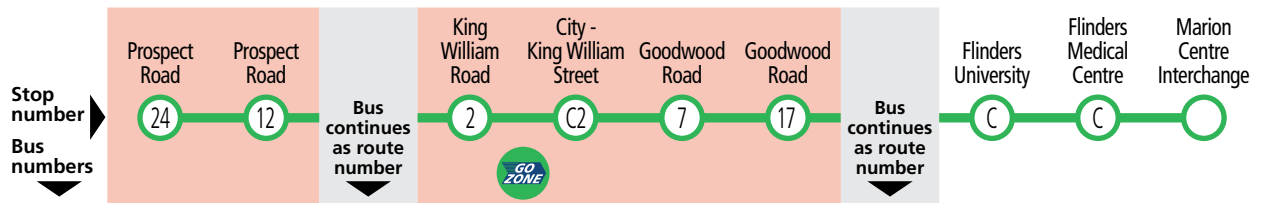

**Legend**

- Route G10
  - Route N10
  - Route N21
  - 1 Bus stop
  - 1 Bus stop on this side only
  - 17 Bus stop relating to timetable
  - C2 After Midnight key bus stop
  - Convenient transfer point
  - Park 'n' Ride
  - Train line & station
  - Tram line & stop
  - Hospital
  - School
  - Shopping Centre
  - Educational Institution
  - Medical research precinct
  - Adelaide Metro InfoCentre
- Scale  
Metres 2400 4800

**Marion Centre Interchange**

N10 buses only.

See inset map for Aberfoyle Park

# G10 Blair Athol to Marion Centre via city