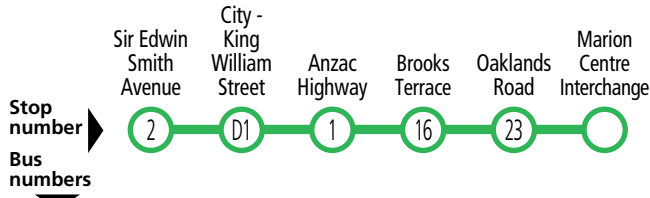

241, 248 City to Marion Centre

Monday to Friday							
AM	241	7:02	7:07	7:17	7:35	7:45	7:54
	241	7:33	7:38	7:49	8:12	8:24	8:33
	241	8:07	8:13	8:27	8:48	9:00	9:10
	241	8:39	8:45	8:59	9:19	9:29	9:39
	241	9:17	9:23	9:34	9:53	10:03	10:13
	241	9:45	9:51	10:02	10:21	10:31	10:41
	241	10:15	10:21	10:32	10:51	11:01	11:11
	241	10:45	10:51	11:02	11:21	11:31	11:41
	241	11:15	11:21	11:32	11:51	12:01	12:11
	241	11:45	11:51	12:02	12:21	12:31	12:41
PM	241	12:14	12:20	12:31	12:50	1:00	1:10
	241	12:44	12:50	1:01	1:20	1:30	1:40
	241	1:14	1:20	1:31	1:51	2:01	2:11
	241	1:44	1:50	2:01	2:21	2:31	2:41
	241	-	D2:12	2:23	2:43	2:53	3:03
	241	-	D2:42	2:53	3:13	3:23	3:33
	241	-	D3:12	3:24	3:46	3:58	4:08
	241	-	D3:40	3:52	4:14	4:26	4:36
	241A	-	D4:10	4:22	4:43	A4:56	-
	241A	-	D4:40	4:52	5:13	A5:26	-
	241A	4:57	5:03	5:15	5:38	A5:50	-
	241A	-	D5:20	5:33	5:54	A6:06	-
	241A	-	D5:42	5:55	6:16	A6:28	-
	241A	-	D6:18	6:29	6:49	A6:59	-
	241A	-	D6:59	7:09	7:25	A7:34	-
	241A	7:31	7:36	7:46	8:01	A8:10	-
	241A	8:31	8:36	8:46	9:01	A9:10	-
241A	9:31	9:36	9:46	10:01	A10:10	-	

Monday to Friday							
AM	248	5:50	5:55	6:02	6:15	6:24	6:36
	248	6:20	6:25	6:33	6:46	6:55	7:08
	248	6:47	6:52	7:00	7:14	7:24	7:38
	248	7:18	7:23	7:33	7:47	7:57	8:11
	248	7:49	7:55	8:05	8:20	8:31	8:48
	248	8:24	8:30	8:42	8:58	9:09	9:25
	248	8:52	8:58	9:10	9:25	9:35	9:51
	248	9:30	9:36	9:46	10:00	10:10	10:26
	248	10:00	10:06	10:16	10:30	10:40	10:56
	248	10:30	10:36	10:46	11:00	11:10	11:26
PM	248	11:00	11:06	11:16	11:30	11:40	11:56
	248	11:30	11:36	11:46	12:00	12:10	12:26
	248	12:00	12:06	12:16	12:30	12:40	12:56
	248	12:29	12:35	12:45	12:59	1:09	1:25
	248	12:59	1:05	1:15	1:30	1:40	1:56
	248	1:29	1:35	1:45	2:00	2:10	2:27
	248	1:59	2:05	2:15	2:30	2:40	2:57
	248	2:29	2:35	2:45	3:01	3:12	3:29
	248	2:59	3:05	3:15	3:32	3:43	4:01
	248	3:29	3:35	3:45	4:04	4:15	4:33
	248	3:57	4:03	4:14	4:33	4:45	5:03
	248	4:27	4:33	4:44	5:03	5:15	5:33
	248	5:10	5:16	5:28	5:50	6:01	6:18
	248	5:24	5:30	5:42	6:04	6:15	6:31
	248	5:39	5:45	5:57	6:18	6:28	6:42
	248	6:05	6:10	6:21	6:39	6:49	7:03
	248	6:35	6:40	6:50	7:04	7:14	7:28
	248	7:11	7:16	7:25	7:39	7:49	8:03
	248	8:01	8:06	8:15	8:29	8:38	8:52
	248	9:01	9:06	9:15	9:28	9:37	9:50
248	10:01	10:06	10:15	10:28	10:37	10:50	
248	10:31	10:36	10:44	10:57	11:06	11:19	
248A	11:31	11:36	11:44	11:56	A12:05	-