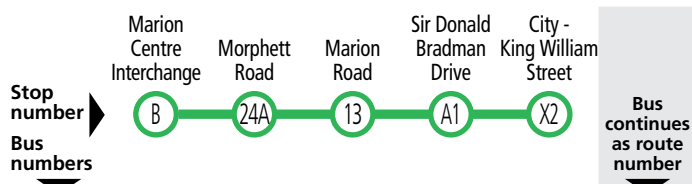

248 Marion Centre to city

Saturday only

AM	248	7:01	7:12	7:21	7:37	7:45	203

Saturday, Sunday & public holidays

AM	248	7:57	8:08	8:17	8:33	8:42	203
	248	8:52	9:04	9:14	9:33	9:41	203
	248	9:52	10:04	10:14	10:33	10:41	203
	248	10:49	11:02	11:13	11:32	11:41	203
PM	248	11:49	12:02	12:13	12:32	12:41	203
	248	12:49	1:02	1:13	1:32	1:41	203
	248	1:49	2:02	2:13	2:32	2:41	203
	248	2:49	3:02	3:13	3:32	3:41	203
	248	3:49	4:02	4:13	4:32	4:41	203
	248	4:39	4:52	5:03	5:22	5:31	203
	248	5:32	5:44	5:54	6:11	6:20	203B
	248	6:37	6:47	6:56	7:11	7:20	203B
	248	7:37	7:47	7:56	8:11	8:20	203B
	248	8:37	8:47	8:56	9:11	9:20	203B
	248	9:37	9:47	9:56	10:11	10:20	203B
	248	11:09	11:19	11:28	11:42	11:50	202

Buses continue to...

202, 203B Ingle Farm

203 Tea Tree Plaza Interchange