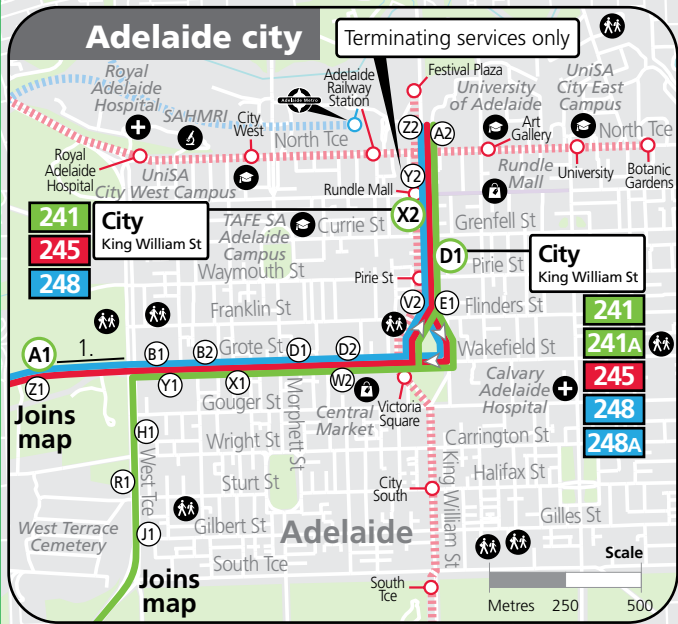

245 **Hove to city** via Bray Street, Anzac Highway & South Road. Service operates Monday-Friday. Services from the city terminate at stop 28 Morphett Road, Warradale.

248 **Marion Centre Interchange & Warradale to city** via Hendrie Street, Anzac Highway & South Road. Service operates 7 days.
248A - terminates at stop 24 Oaklands Road, Oaklands Park. Limited service operates 7 days.

Buses continue to...

202 Ingle Farm

248 Marion Centre to city

Saturday only

AM	248	7:01	7:12	7:21	7:37	7:45	203
----	-----	------	------	------	------	------	-----

Saturday, Sunday & public holidays

AM	248	7:57	8:08	8:17	8:33	8:42	203
	248	8:52	9:04	9:14	9:33	9:41	203
	248	9:52	10:04	10:14	10:33	10:41	203
	248	10:49	11:02	11:13	11:32	11:41	203
PM	248	11:49	12:02	12:13	12:32	12:41	203
	248	12:49	1:02	1:13	1:32	1:41	203
	248	1:49	2:02	2:13	2:32	2:41	203
	248	2:49	3:02	3:13	3:32	3:41	203
	248	3:49	4:02	4:13	4:32	4:41	203
	248	4:39	4:52	5:03	5:22	5:31	203
	248	5:32	5:44	5:54	6:11	6:20	203B
	248	6:37	6:47	6:56	7:11	7:20	203B
	248	7:37	7:47	7:56	8:11	8:20	203B
	248	8:37	8:47	8:56	9:11	9:20	203B
	248	9:37	9:47	9:56	10:11	10:20	203B
	248	11:09	11:19	11:28	11:42	11:50	202

Buses continue to...

202, 203B Ingle Farm

203 Tea Tree Plaza Interchange

241, 245, 248 Marion Centre & Hove to city

- Street Legend**
1. Sir Donald Bradman Dr
 2. Barwell Ave
 3. Beauchamp St
 4. Daly St
 5. Beckman St
 6. Chitral Tce
 7. Brooks Tce
 8. Flinders St
 9. Prunus St

All 245 services from the city terminate at stop 28 Morphett Road, Warradale.

Stop 28C serviced by 248 only.

Stop not serviced between 4-6pm weekdays

All 245 services to the city commence from stop 34 Dunrobin Road, Hove.