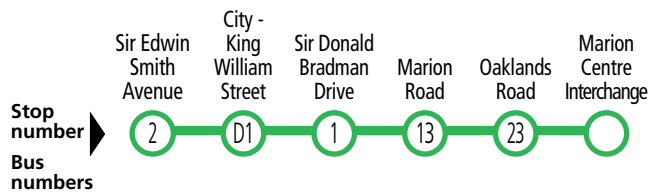

248 City to Marion Centre

Saturday only							
AM	248	7:23	7:28	7:37	7:49	7:58	8:11
Saturday, Sunday & public holidays							
AM	248	8:22	8:27	8:36	8:49	8:58	9:11
	248	9:22	9:27	9:36	9:50	10:00	10:16
	248	10:22	10:27	10:36	10:50	11:00	11:16
	248	11:22	11:27	11:36	11:50	12:00	12:16
PM	248	12:22	12:27	12:36	12:50	1:00	1:16
	248	1:22	1:27	1:36	1:50	2:00	2:16
	248	2:22	2:27	2:36	2:50	3:00	3:16
	248	3:22	3:27	3:36	3:50	4:00	4:16
	248	4:22	4:27	4:36	4:50	5:00	5:16
	248	5:22	5:27	5:36	5:50	6:00	6:14
	248	6:22	6:27	6:36	6:49	6:58	7:12
	248	7:01	7:06	7:15	7:28	7:37	7:50
	248	8:01	8:06	8:14	8:27	8:36	8:49
	248	9:01	9:06	9:14	9:27	9:36	9:49
	248	10:01	10:06	10:14	10:27	10:36	10:49
	248	10:31	10:36	10:44	10:57	11:06	11:19
	248A	11:31	11:36	11:44	11:56	A12:05	-

Legend

A – Bus terminates at stop 24 Oaklands Road, Oaklands Park at the time shown.