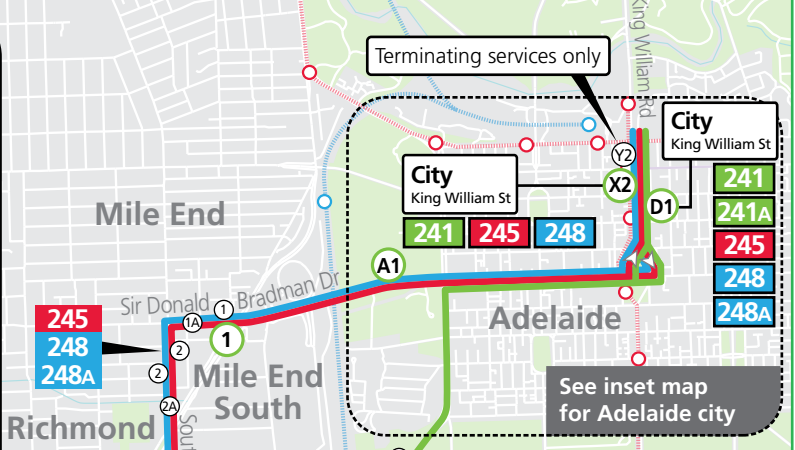

241 **Marion Centre Interchange & Oaklands Park to city** via Oaklands Road & Everard Avenue. Service operates 7 days.
241A - terminates at stop 24 Oaklands Road, Oaklands Park. Service operates Monday-Friday.

245 **Hove to city** via Bray Street, Anzac Highway & South Road. Service operates Monday-Friday. Services from the city terminate at stop 28 Morphett Road, Warradale.

248 **Marion Centre Interchange & Warradale to city** via Hendrie Street, Anzac Highway & South Road. Service operates 7 days.
248A - terminates at stop 24 Oaklands Road, Oaklands Park. Limited service operates 7 days.

Buses continue to...

202, 203B Ingle Farm

203 Tea Tree Plaza Interchange

241, 245, 248 Marion Centre & Hove to city

- Street Legend**
1. Sir Donald Bradman Dr
 2. Barwell Ave
 3. Beauchamp St
 4. Daly St
 5. Beckman St
 6. Chitral Tce
 7. Brooks Tce
 8. Flinders St
 9. Prunus St

All 245 services from the city terminate at stop 28 Morphett Road, Warradale.

Stop 28C serviced by 248 only.

Stop not serviced between 4-6pm weekdays

All 245 services to the city commence from stop 34 Dunrobin Road, Hove.