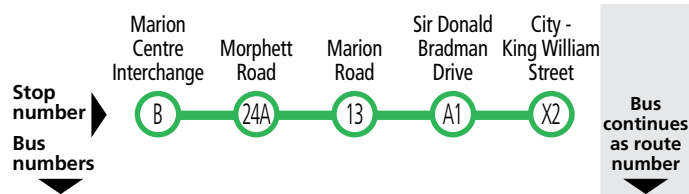

Monday to Friday

AM	248	G5:52	5:59	6:10	6:27	6:35	203
	248	G6:19	6:26	6:38	6:56	7:05	203
	248	6:40	6:52	7:04	*7:24	7:33	-
	248	6:57	7:10	7:23	*7:44	7:53	-
	248	G7:15	7:23	7:37	*7:59	8:09	-
	248	7:26	7:41	7:54	*8:19	8:29	-
	248	G7:53	8:01	8:14	*8:41	8:51	-
	248	8:02	8:15	8:28	8:51	9:01	203
	248	8:35	8:48	9:01	9:22	9:31	203
	248	9:08	9:21	9:32	9:51	10:00	203
	248	9:38	9:51	10:02	10:21	10:30	203
	248	10:08	10:21	10:32	10:51	11:00	203
	248	10:38	10:51	11:02	11:21	11:30	203
	248	11:08	11:21	11:32	11:51	12:00	203
	248	11:38	11:51	12:02	12:21	12:30	203
PM	248	12:08	12:21	12:32	12:51	1:00	203
	248	12:38	12:51	1:02	1:21	1:30	203
	248	1:08	1:21	1:32	1:51	2:00	203
	248	1:33	1:46	1:57	2:16	2:25	203F
	248	2:02	2:16	2:27	2:46	2:55	203F
	248	2:30	2:44	2:55	3:14	3:23	202F
	248	2:59	3:13	3:24	3:44	3:53	202F
	248	3:23	3:38	3:49	4:09	4:19	202F
	248	3:53	4:08	4:19	4:39	4:49	202F
	248	4:20	4:34	4:45	5:05	5:17	202F
	248	4:53	5:06	5:17	5:37	5:47	202F
	248	5:26	5:39	5:50	6:08	6:17	202F
	248	6:00	6:13	6:24	6:41	6:50	202F
	248	7:04	7:16	7:26	7:41	7:50	202
	248	8:06	8:17	8:26	8:41	8:50	202
	248	9:06	9:17	9:26	9:41	9:50	202
	248	10:06	10:17	10:26	10:41	10:50	202
	248	11:09	11:19	11:28	11:42	11:50	202