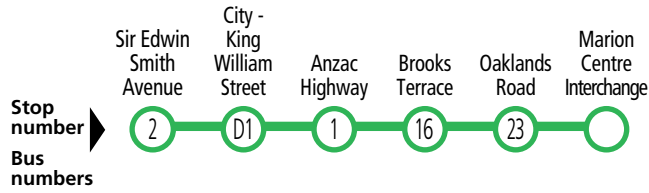

241 City to Marion Centre

Saturday only							
AM	241	7:52	7:57	8:07	8:25	8:35	8:44
Saturday, Sunday & public holidays							
AM	241	8:52	8:57	9:07	9:25	9:35	9:45
	241	9:52	9:57	10:07	10:25	10:35	10:45
	241	10:52	10:57	11:07	11:25	11:35	11:45
	241	11:52	11:57	12:07	12:25	12:35	12:45
PM	241	12:52	12:57	1:07	1:25	1:35	1:45
	241	1:52	1:57	2:07	2:25	2:35	2:45
	241	2:52	2:57	3:07	3:25	3:35	3:45
	241	3:52	3:57	4:07	4:25	4:35	4:45
	241	4:52	4:57	5:07	5:24	5:33	5:42
	241	5:52	5:57	6:07	6:24	6:33	6:42