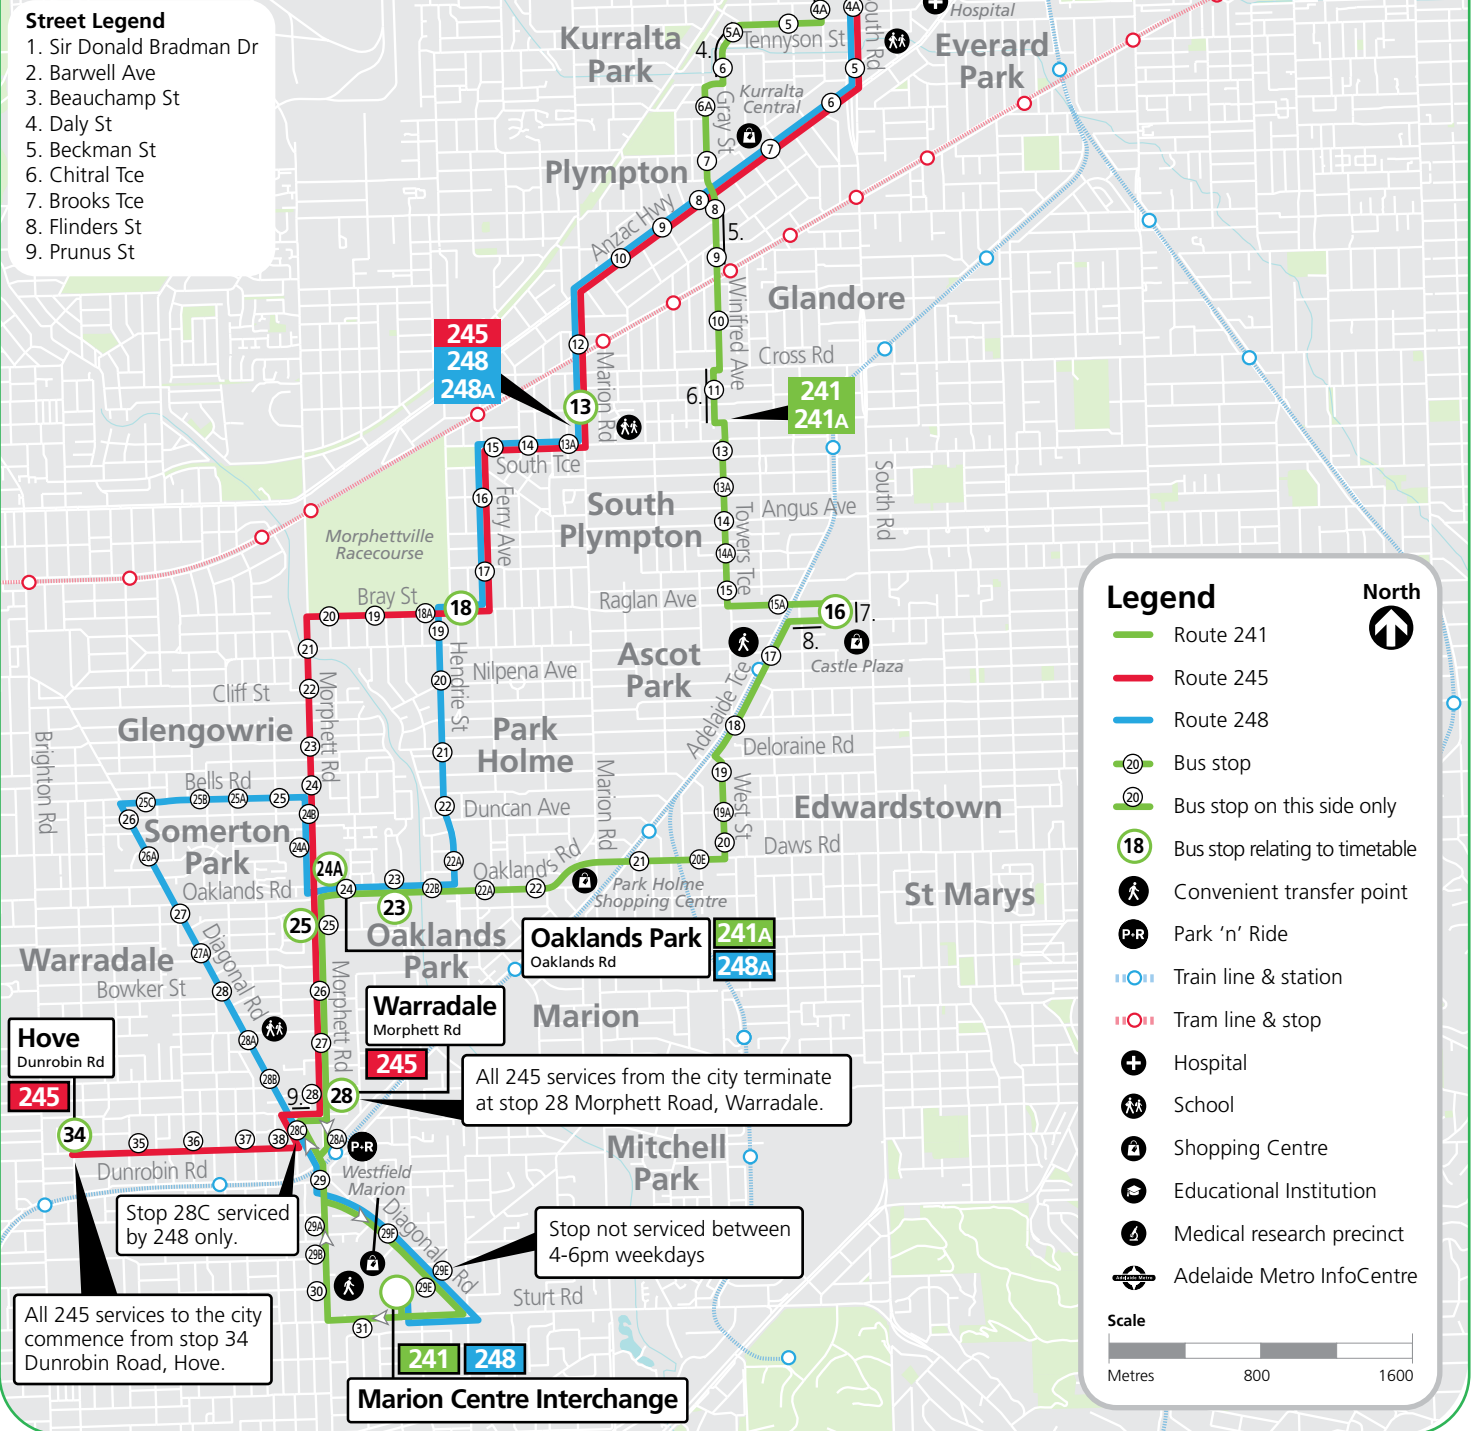

241 **Marion Centre Interchange & Oaklands Park to city** via Oaklands Road & Everard Avenue. Service operates 7 days.
241A - terminates at stop 24 Oaklands Road, Oaklands Park. Service operates Monday-Friday.

245 **Hove to city** via Bray Street, Anzac Highway & South Road. Service operates Monday-Friday. Services from the city terminate at stop 28 Morphett Road, Warradale.

248 **Marion Centre Interchange & Warradale to city** via Hendrie Street, Anzac Highway & South Road. Service operates 7 days.
248A - terminates at stop 24 Oaklands Road, Oaklands Park. Limited service operates 7 days.

Buses continue to...

202, 203B Ingle Farm

203 Tea Tree Plaza Interchange

241, 245, 248 Marion Centre & Hove to city

- Street Legend**
1. Sir Donald Bradman Dr
 2. Barwell Ave
 3. Beauchamp St
 4. Daly St
 5. Beckman St
 6. Chitral Tce
 7. Brooks Tce
 8. Flinders St
 9. Prunus St

All 245 services from the city terminate at stop 28 Morphett Road, Warradale.

Stop 28C serviced by 248 only.

Stop not serviced between 4-6pm weekdays

All 245 services to the city commence from stop 34 Dunrobin Road, Hove.