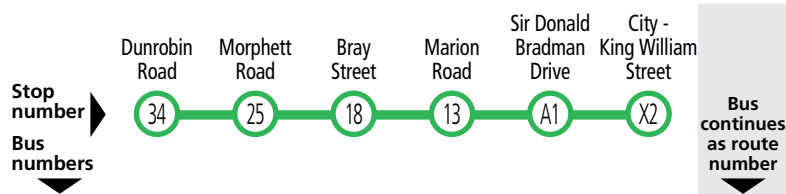

245 Hove to city

Monday to Friday

AM	245	6:35	6:41	6:48	6:54	7:11	7:20	202
	245	6:55	7:01	7:08	7:14	*7:35	7:44	-
	245	7:11	7:17	7:24	7:30	*7:52	8:01	-
	245	7:25	7:31	7:38	7:45	*8:10	8:20	-
	245	7:44	7:50	7:57	8:04	*8:32	8:42	-
	245	8:32	8:38	8:45	8:51	*9:13	9:22	-
	245	9:00	9:06	9:12	9:17	*9:37	9:46	-
	245	9:30	9:36	9:42	9:47	*10:07	10:16	-
	245	10:00	10:06	10:12	10:17	*10:37	10:46	-

Legend

- **B** – Bus departs from stop 24 Oaklands Road, Oaklands Park at the time shown.
- **G** – Bus commences from stop 28B Diagonal Road, Warradale at the time shown.
- ***** – Times are approximate only. Bus does not have to wait until this time to depart stop.

Buses continue to...

- **202, 202F, 203B** Ingle Farm
- **203, 203F** Tea Tree Plaza Interchange

Services may operate to a different timetable during the December to January school holidays. Visit the Adelaide Metro website during this period for full details.