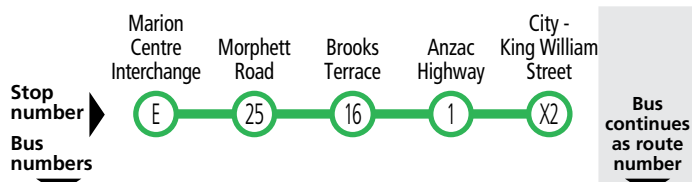

241 Marion Centre to city

Saturday only

AM	241	7:34	7:40	7:48	8:03	8:13	202

Saturday, Sunday & public holidays

AM	241	8:29	8:35	8:44	9:00	9:11	202
	241	9:25	9:32	9:42	10:00	10:11	202
	241	10:25	10:32	10:42	11:00	11:11	202
	241	11:25	11:32	11:42	12:00	12:11	202
PM	241	12:25	12:32	12:42	1:00	1:11	202
	241	1:25	1:32	1:42	2:00	2:11	202
	241	2:25	2:32	2:42	3:00	3:11	202
	241	3:25	3:32	3:42	4:00	4:11	202
	241	4:25	4:32	4:42	5:00	5:11	202
	241	5:10	5:17	5:27	5:45	5:56	202

Buses continue to...

202 Ingle Farm