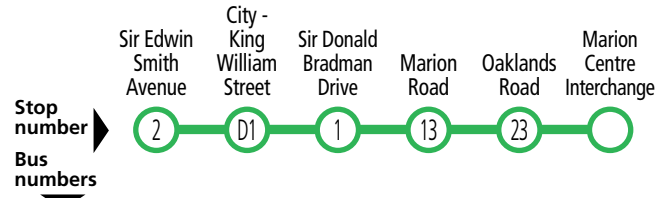

241, 248 City to Marion Centre

Monday to Friday							
AM	241	7:02	7:07	7:17	7:35	7:45	7:54
	241	7:33	7:38	7:49	8:12	8:24	8:33
	241	8:07	8:13	8:27	8:48	9:00	9:10
	241	8:39	8:45	8:59	9:19	9:29	9:39
	241	9:17	9:23	9:34	9:53	10:03	10:13
	241	9:45	9:51	10:02	10:21	10:31	10:41
	241	10:15	10:21	10:32	10:51	11:01	11:11
	241	10:45	10:51	11:02	11:21	11:31	11:41
	241	11:15	11:21	11:32	11:51	12:01	12:11
	241	11:45	11:51	12:02	12:21	12:31	12:41
PM	241	12:14	12:20	12:31	12:50	1:00	1:10
	241	12:44	12:50	1:01	1:20	1:30	1:40
	241	1:14	1:20	1:31	1:51	2:01	2:11
	241	1:44	1:50	2:01	2:21	2:31	2:41
	241	-	D2:12	2:23	2:43	2:53	3:03
	241	-	D2:42	2:53	3:13	3:23	3:33
	241	-	D3:12	3:24	3:46	3:58	4:08
	241	-	D3:40	3:52	4:14	4:26	4:36
	241A	-	D4:10	4:22	4:43	A4:56	-
	241A	-	D4:40	4:52	5:13	A5:26	-
	241A	4:57	5:03	5:15	5:38	A5:50	-
	241A	-	D5:20	5:33	5:54	A6:06	-
	241A	-	D5:42	5:55	6:16	A6:28	-
	241A	-	D6:18	6:29	6:49	A6:59	-
	241A	-	D6:59	7:09	7:25	A7:34	-
	241A	7:31	7:36	7:46	8:01	A8:10	-
	241A	8:31	8:36	8:46	9:01	A9:10	-
241A	9:31	9:36	9:46	10:01	A10:10	-	

Monday to Friday							
AM	248	5:50	5:55	6:02	6:15	6:24	6:36
	248	6:20	6:25	6:33	6:46	6:55	7:08
	248	6:47	6:52	7:00	7:14	7:24	7:38
	248	7:18	7:23	7:33	7:47	7:57	8:11
	248	7:49	7:55	8:05	8:20	8:31	8:48
	248	8:24	8:30	8:42	8:58	9:09	9:25
	248	8:52	8:58	9:10	9:25	9:35	9:51
	248	9:30	9:36	9:46	10:00	10:10	10:26
	248	10:00	10:06	10:16	10:30	10:40	10:56
	248	10:30	10:36	10:46	11:00	11:10	11:26
PM	248	11:00	11:06	11:16	11:30	11:40	11:56
	248	11:30	11:36	11:46	12:00	12:10	12:26
	248	12:00	12:06	12:16	12:30	12:40	12:56
	248	12:29	12:35	12:45	12:59	1:09	1:25
	248	12:59	1:05	1:15	1:30	1:40	1:56
	248	1:29	1:35	1:45	2:00	2:10	2:27
	248	1:59	2:05	2:15	2:30	2:40	2:57
	248	2:29	2:35	2:45	3:01	3:12	3:29
	248	2:59	3:05	3:15	3:32	3:43	4:01
	248	3:29	3:35	3:45	4:04	4:15	4:33
	248	3:57	4:03	4:14	4:33	4:45	5:03
	248	4:27	4:33	4:44	5:03	5:15	5:33
	248	5:10	5:16	5:28	5:50	6:01	6:18
	248	5:24	5:30	5:42	6:04	6:15	6:31
	248	5:39	5:45	5:57	6:18	6:28	6:42
	248	6:05	6:10	6:21	6:39	6:49	7:03
	248	6:35	6:40	6:50	7:04	7:14	7:28
	248	7:11	7:16	7:25	7:39	7:49	8:03
	248	8:01	8:06	8:15	8:29	8:38	8:52
	248	9:01	9:06	9:15	9:28	9:37	9:50
248	10:01	10:06	10:15	10:28	10:37	10:50	
248	10:31	10:36	10:44	10:57	11:06	11:19	
248A	11:31	11:36	11:44	11:56	A12:05	-