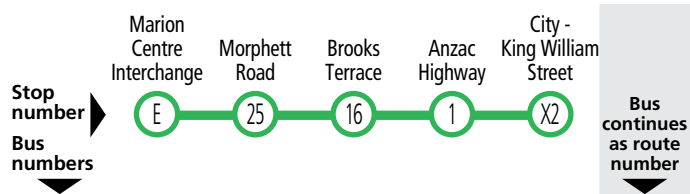

241 **Marion Centre Interchange & Oaklands Park to city** via Oaklands Road & Everard Avenue. Service operates 7 days.
241A - terminates at stop 24 Oaklands Road, Oaklands Park. Service operates Monday-Friday.

245 **Hove to city** via Bray Street, Anzac Highway & South Road. Service operates Monday-Friday. Services from the city terminate at stop 28 Morphett Road, Warradale.

248 **Marion Centre Interchange & Warradale to city** via Hendrie Street, Anzac Highway & South Road. Service operates 7 days.
248A - terminates at stop 24 Oaklands Road, Oaklands Park. Limited service operates 7 days.

Services may operate to a different timetable during the December to January school holidays. Visit the Adelaide Metro website during this period for full details.

241, 248 Marion Centre to city

Monday to Friday