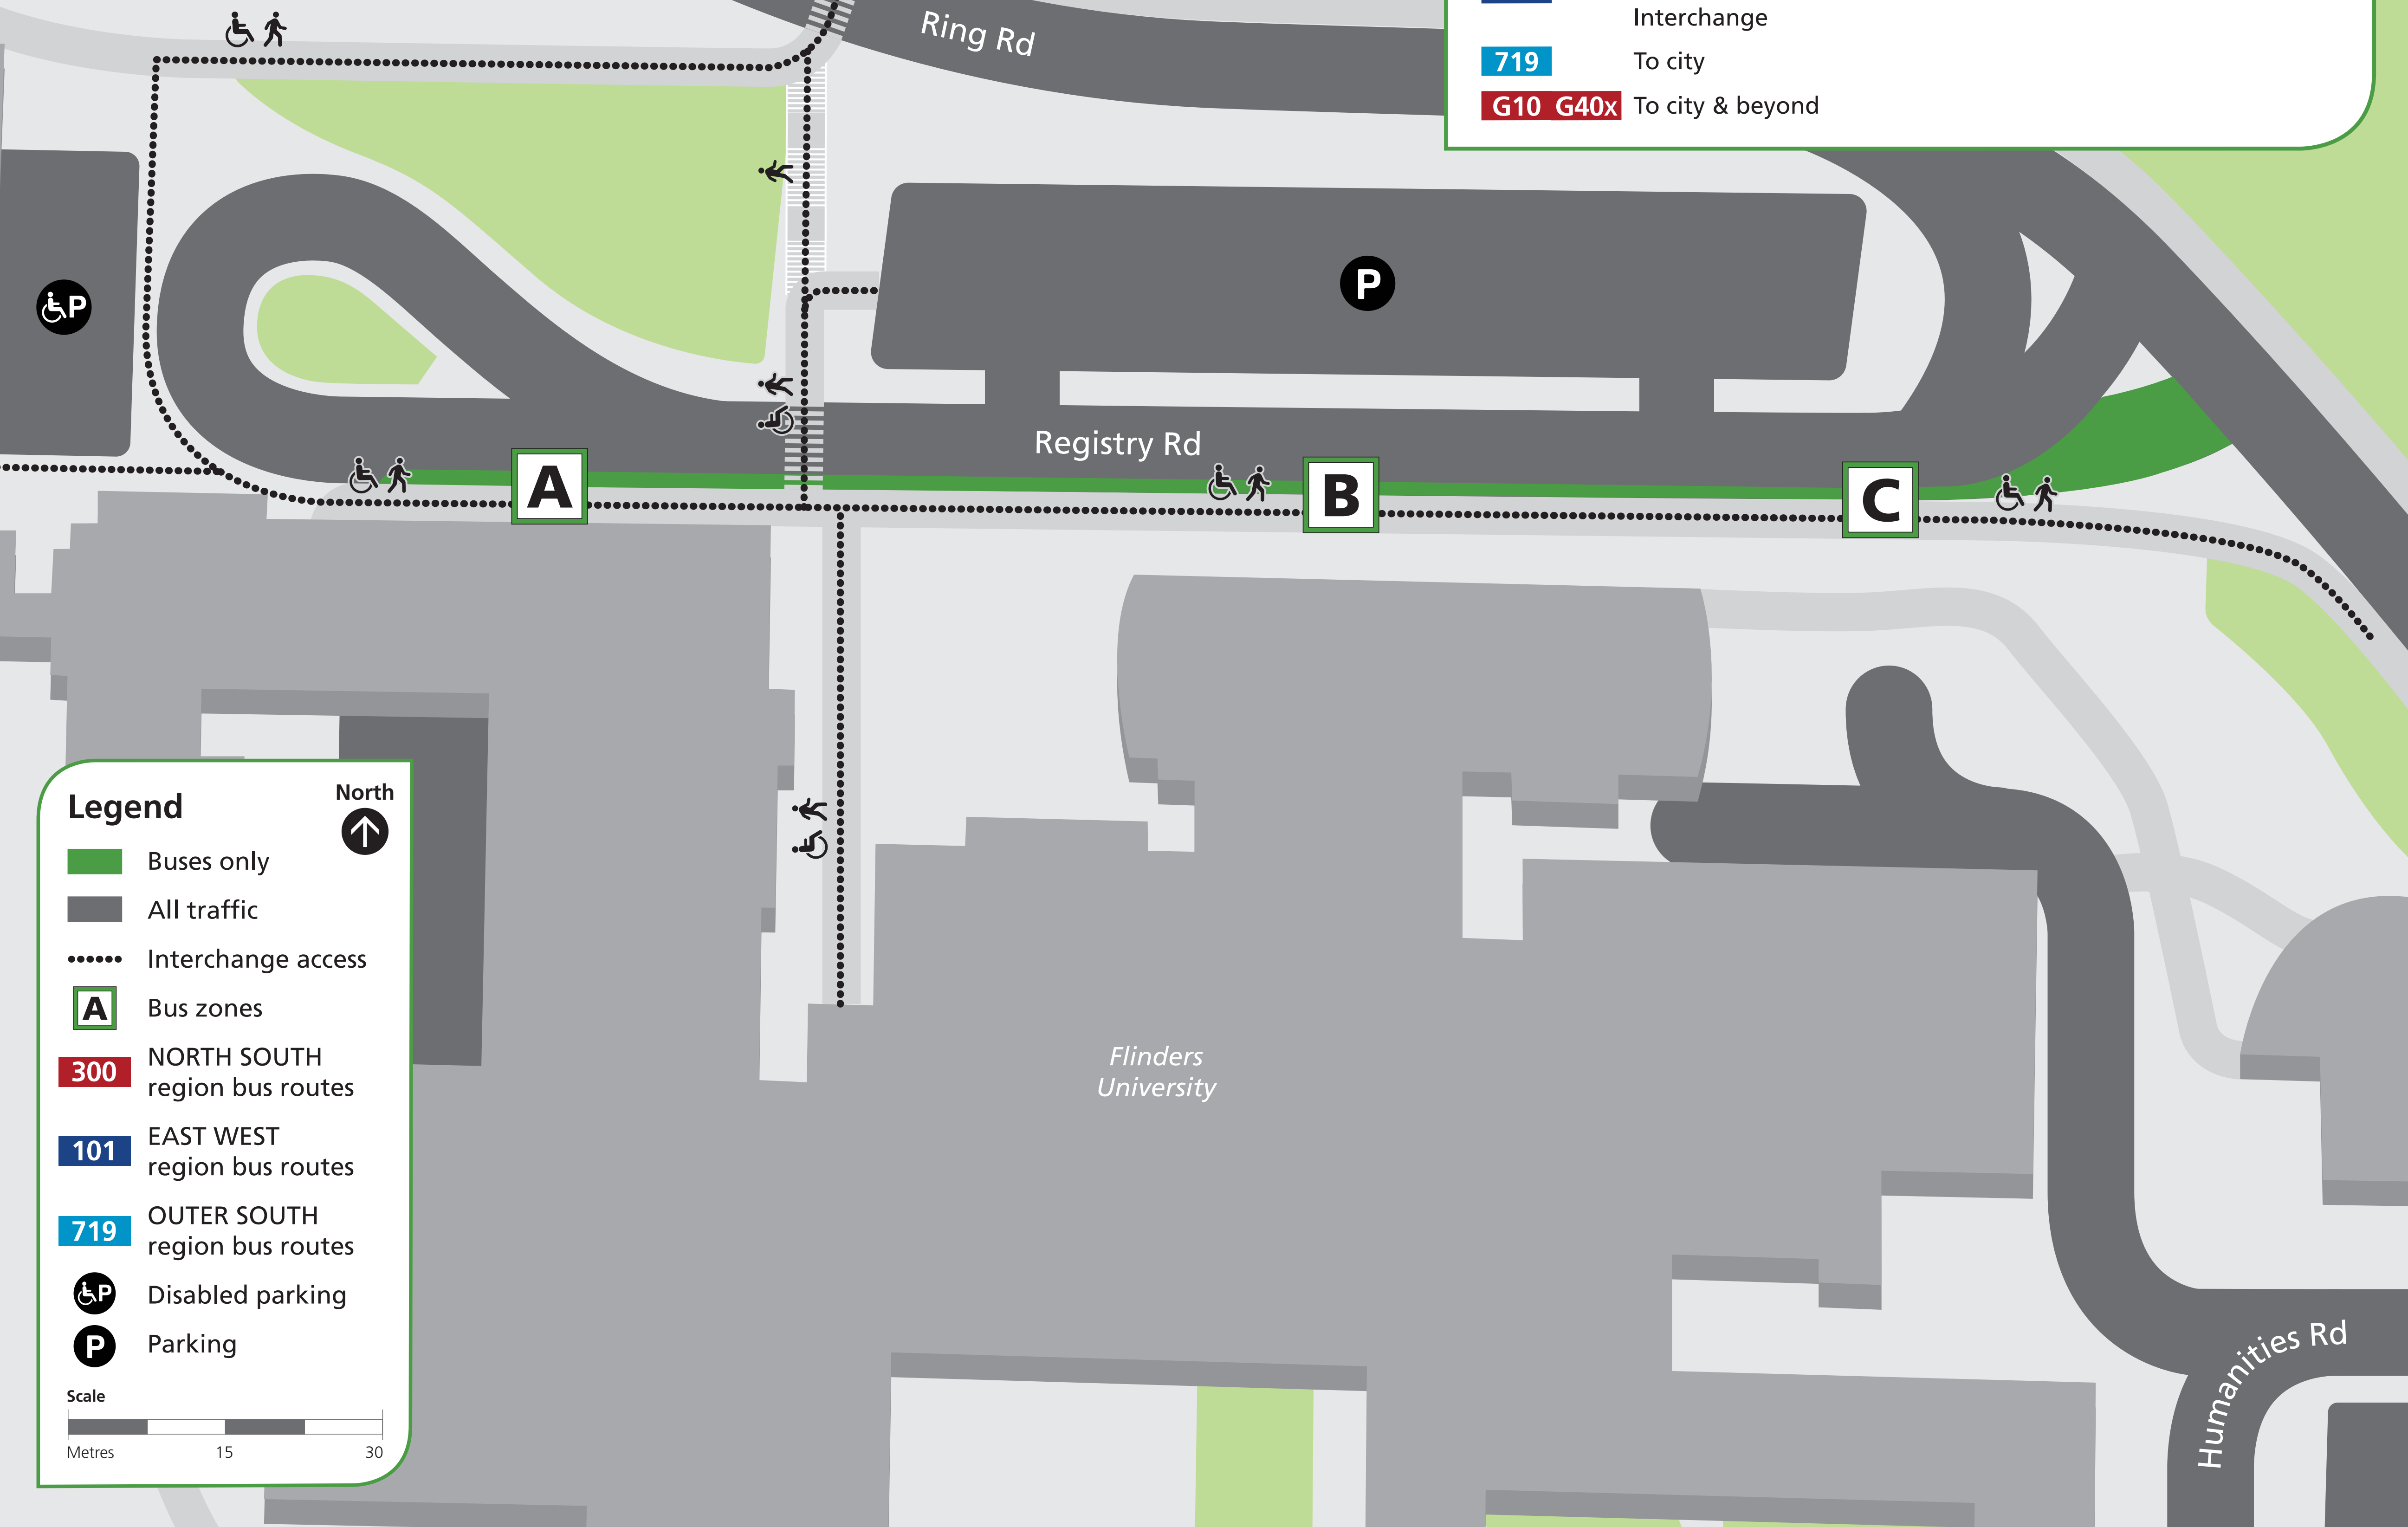

Flinders University Interchange map

↖
To Flinders
Train Station
900m

Bus zone information

- Zone A**
- 300** To Arndale Centre Interchange via Portrush Rd (anti-clockwise loop)
 - 600 601** To Old Reynella Interchange
-
- Zone B**
- 101** To Arndale Centre Interchange
 - 719** To city
 - G10 G40x** To city & beyond

- Zone C**
- 300** To Arndale Centre Interchange via Marion Centre Interchange (clockwise loop)
 - 600 G10 601** To Marion Centre Interchange
 - 681** To Hallett Cove

Legend

- Buses only
- All traffic
- Interchange access
- Bus zones
- NORTH SOUTH region bus routes
- EAST WEST region bus routes
- OUTER SOUTH region bus routes
- Disabled parking
- Parking