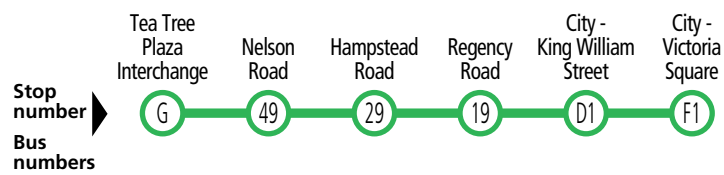

209F Tea Tree Plaza & Ingle Farm to city

Monday to Friday

AM	209F	6:57	7:06	7:21	7:29	7:49	7:51
	209F	-	B7:22	7:36	7:45	8:07	8:09
	209F	7:24	7:34	7:51	8:01	8:24	8:26
	209F	-	B7:51	8:06	8:16	8:43	8:45
	209F	7:52	8:03	8:20	8:30	8:59	9:01
	209F	-	B8:18	8:34	8:44	9:09	9:11
	209F	8:35	8:46	9:03	9:12	9:33	9:35
	209F	9:07	9:17	9:33	9:41	10:00	10:02

Legend

1. **B** – Bus departs from stop 47 Baldock Road, Ingle Farm at the time shown.

Explanations

209F buses do not pick up between stop 17A Regency Road, Sefton Park and stop 2 King William Road, North Adelaide when travelling to the city unless passengers are alighting.

Services may operate to a different timetable during the December to January school holidays. Visit the Adelaide Metro website during this period for full details.