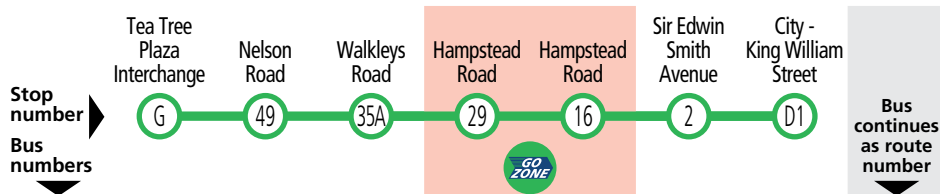

209F Tea Tree Plaza & Ingle Farm to city

Monday to Friday

AM	209F	6:57	7:06	7:21	7:29	7:49	7:51
	209F	-	B 7:22	7:36	7:45	8:07	8:09
	209F	7:24	7:34	7:51	8:01	8:24	8:26
	209F	-	B 7:51	8:06	8:16	8:43	8:45
	209F	7:52	8:03	8:20	8:30	8:59	9:01
	209F	-	B 8:18	8:34	8:44	9:09	9:11
	209F	8:35	8:46	9:03	9:12	9:33	9:35
	209F	9:07	9:17	9:33	9:41	10:00	10:02

Legend

- B** – Bus departs from stop 47 Baldock Road, Ingle Farm at the time shown.

Explanations

209F buses do not pick up between stop 17A Regency Road, Sefton Park and stop 2 King William Road, North Adelaide when travelling to the city unless passengers are alighting.

Services may operate to a different timetable during the December to January school holidays. Visit the Adelaide Metro website during this period for full details.

202, 203 Tea Tree Plaza & Ingle Farm to city