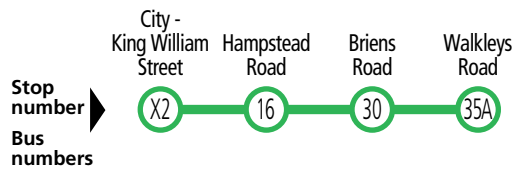

N202 City to Ingle Farm

Saturday PM-Sunday AM

AM	N202	1:02	1:15	1:22	1:30
	N202	2:02	2:15	2:22	2:30
	N202	3:02	3:15	3:22	3:30
	N202	4:02	4:15	4:22	4:30