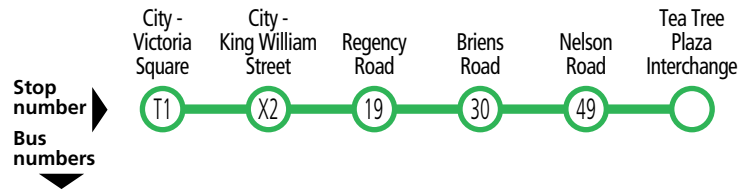

Saturday only

PM	202	-	-	11:36	11:45	11:51	*11:59	12:04	-
----	-----	---	---	-------	-------	-------	--------	-------	---

N202 Ingle Farm to city

Saturday PM–Sunday AM

AM	N202	12:38	12:46	12:52	1:00	1:05	N21
	N202	1:38	1:46	1:52	2:00	2:05	N21
	N202	2:38	2:46	2:52	3:00	3:05	N21
	N202	3:38	3:46	3:52	4:00	4:05	N21

Bus continues to...

- N21** Aberfoyle Hub via Marion Centre Interchange

209F City to Tea Tree Plaza

Monday to Friday							
PM	209F	3:11	3:16	3:38	3:49	4:03	4:16
	209F	3:41	3:46	4:08	4:18	4:32	4:45
	209F	4:08	4:13	4:35	4:45	4:59	5:12
	209F	4:36	4:41	5:04	5:14	5:29	5:42
	209F	4:51	4:56	5:19	5:29	5:44	5:57
	209F	5:05	5:10	5:36	5:46	6:00	6:13
	209F	5:20	5:25	5:51	6:01	6:14	6:26
	209F	5:35	5:40	6:01	6:09	6:22	6:33