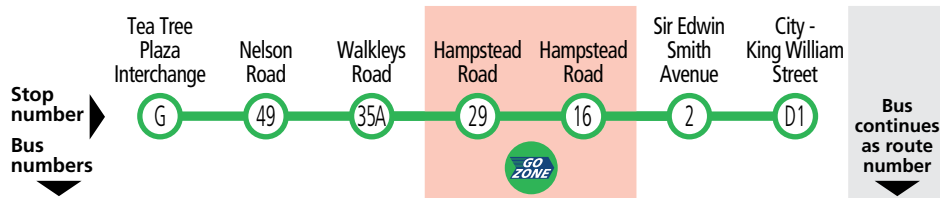

202, 203 Tea Tree Plaza & Ingle Farm to city

Monday to Friday

	Tea Tree Plaza Interchange	Nelson Road	Walkleys Road	Hampstead Road	Hampstead Road	Sir Edwin Smith Avenue	City - King William Street	Bus continues as route number	
AM	203	-	B5:20	-	5:33	5:41	5:50	5:55	248
	203	-	B5:49	-	6:02	6:10	6:20	6:25	248
	203	-	B6:15	-	6:28	6:36	6:47	6:52	248
	202F	-	-	6:33	6:43	6:51	7:02	7:07	241
	203F	-	B6:45	-	6:58	7:07	7:18	7:23	248
	202F	-	-	7:02	7:13	7:22	7:33	7:38	241
	202F	-	-	7:17	7:28	7:38	7:49	7:55	248
	202F	-	-	7:31	7:43	7:54	8:07	8:13	241
	202F	-	-	7:45	7:58	8:10	8:24	8:30	248
	202F	-	-	8:00	8:13	8:25	8:39	8:45	241
	202F	-	-	8:13	8:26	8:38	8:52	8:58	248
	202F	-	-	8:28	8:41	8:51	*9:04	9:10	-
	202F	-	-	8:43	8:56	9:06	9:17	9:23	241
	202F	-	-	8:59	9:10	9:19	9:30	9:36	248
	202	-	-	-	9:25	9:34	9:45	9:51	241
	202	-	-	9:29	9:40	9:49	10:00	10:06	248
	203	9:29	9:39	-	9:55	10:04	10:15	10:21	241
	202	-	-	9:59	10:10	10:19	10:30	10:36	248
	203	9:59	10:09	-	10:25	10:34	10:45	10:51	241
	202	-	-	10:29	10:40	10:49	11:00	11:06	248
203	10:30	10:40	-	10:55	11:04	11:15	11:21	241	
202	-	-	10:59	11:10	11:19	11:30	11:36	248	
203	11:00	11:10	-	11:25	11:34	11:45	11:51	241	
202	-	-	11:29	11:40	11:49	12:00	12:06	248	
203	11:30	11:40	-	11:55	12:04	12:14	12:20	241	
202	-	-	11:59	12:10	12:19	12:29	12:35	248	
PM	203	12:00	12:10	-	12:25	12:34	12:44	12:50	241
	202	-	-	12:29	12:40	12:49	12:59	1:05	248
	203	12:30	12:40	-	12:55	1:04	1:14	1:20	241
	202	-	-	12:59	1:10	1:19	1:29	1:35	248
	203	1:00	1:10	-	1:25	1:34	1:44	1:50	241
	202	-	-	1:29	1:40	1:49	1:59	2:05	248
	203	1:30	1:40	-	1:55	2:04	2:14	2:20	245
	202	-	-	1:59	2:10	2:19	2:29	2:35	248
	203	2:00	2:10	-	2:25	2:34	2:44	2:50	245
	202	-	-	2:29	2:40	2:49	2:59	3:05	248
	203	2:29	2:39	-	2:55	3:04	3:14	3:20	245
	202	-	-	2:59	3:10	3:19	3:29	3:35	248
	203	2:57	3:07	-	3:23	3:32	3:42	3:48	245
	202	-	-	3:26	3:37	3:46	3:57	4:03	248
	203	3:18	3:33	-	3:52	4:01	4:12	4:18	245
	202	-	-	3:56	4:07	4:16	4:27	4:33	248
	203	3:55	4:05	-	4:22	4:31	4:42	4:48	245
	202	-	-	4:26	4:37	4:46	4:57	5:03	241A
	203	4:23	4:33	-	4:50	4:59	5:10	5:16	248
	202	-	-	4:53	5:04	5:13	5:24	5:30	248
203	4:53	5:03	-	5:19	5:28	5:39	5:45	248	
202	-	-	5:21	5:32	5:41	5:52	5:58	245	
203	5:20	5:30	-	5:46	5:54	6:05	6:10	248	
202	-	-	5:50	6:01	6:09	6:20	6:25	245	
203	5:51	6:01	-	6:16	6:24	6:35	6:40	248	
203	6:10	6:20	-	6:33	6:40	6:50	6:55	245	
202	-	-	6:45	6:55	7:02	7:11	7:16	248	
203	-	B7:04	-	7:15	7:22	7:31	7:36	241A	
202	-	-	7:36	7:45	7:52	8:01	8:06	248	
203	-	B8:04	-	8:15	8:22	8:31	8:36	241A	
202	-	-	8:36	8:45	8:52	9:01	9:06	248	
203	-	B9:04	-	9:15	9:22	9:31	9:36	241A	
202	-	-	9:36	9:45	9:52	10:01	10:06	248	
203	-	B10:04	-	10:15	10:22	10:31	10:36	248	
202	-	-	11:06	11:15	11:22	11:31	11:36	248A	

Legend

- **B** – Bus departs from stop 47 Baldock Road, Ingle Farm at the time shown.
- ***** – Times are approximate only. Bus does not have to wait until this time to depart stop.

Explanations

202F and 203F buses do not pick up between stop 16 Hampstead Road, Manningham and stop 5 Melbourne Street, North Adelaide when travelling to the city unless passengers are alighting.

Buses continue to...

- **241, 248** Marion Centre Interchange
- **241A, 248A** Oaklands Park
- **245** Warradale