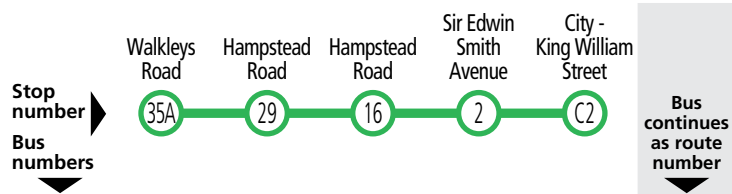

Legend

- B** – Bus departs from stop 47 Baldock Road, Ingle Farm at the time shown.
- *** – Times are approximate only. Bus does not have to wait until this time to depart stop.

Buses continue to...

- 241, 248** Marion Centre Interchange
- 248A** Oaklands Park

Saturday only

PM	202	-	-	11:36	11:45	11:51	*11:59	12:04	-
----	-----	---	---	-------	-------	-------	--------	-------	---

N202 Ingle Farm to city

Saturday PM–Sunday AM

AM	N202	12:38	12:46	12:52	1:00	1:05	N21
	N202	1:38	1:46	1:52	2:00	2:05	N21
	N202	2:38	2:46	2:52	3:00	3:05	N21
	N202	3:38	3:46	3:52	4:00	4:05	N21