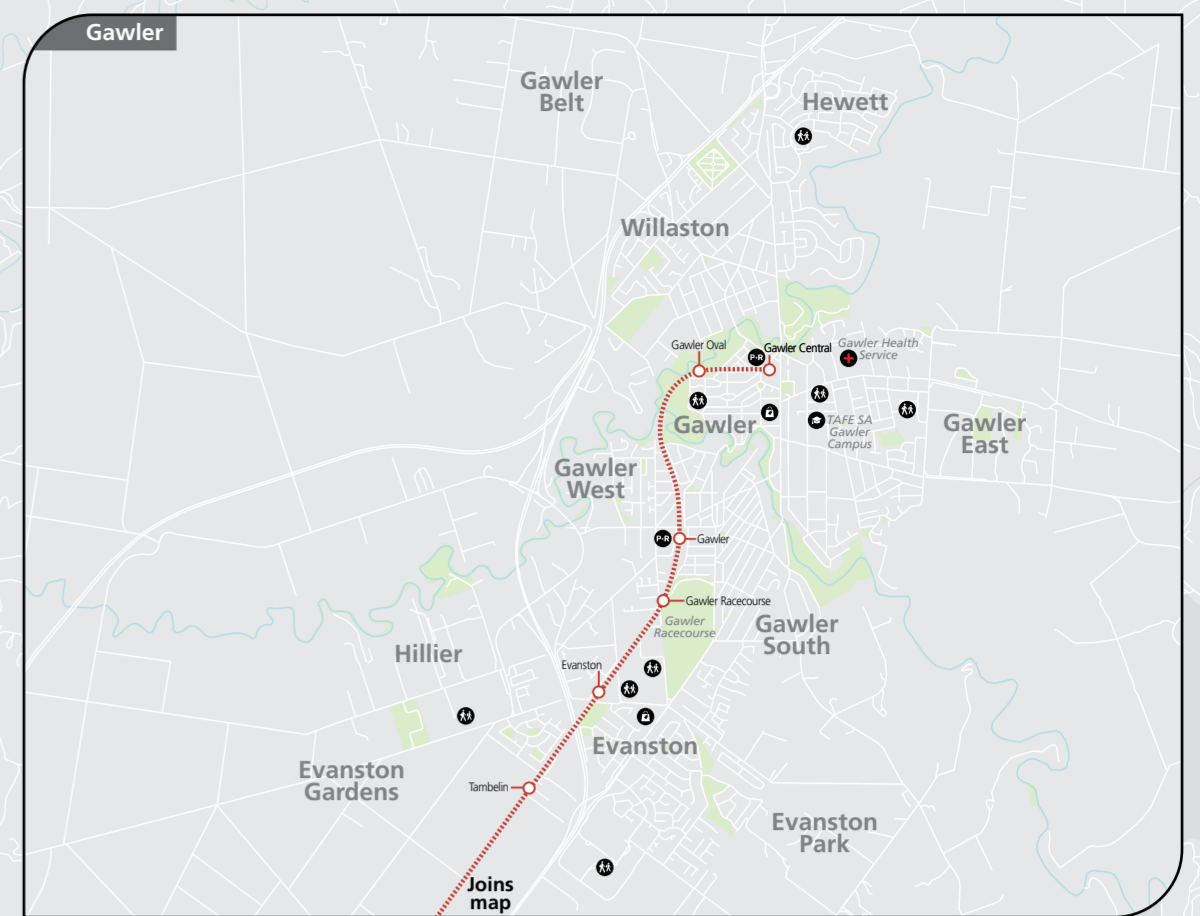

Footy Express services network map

April 2022

Legend

- Bus route
- Bus stop
- Bus stop on this side only
- AO1 Bus route number
- Convenient transfer point
- Park 'n' Ride
- Parking
- Train line & station
- Train line & stop
- Hospital
- School
- Shopping Centre
- Educational Institution
- Adelaide Airport

Scale: 1:50,000
Metres: 1000 2000

Footy Express interchange map

1300 311 108

@AdelaideMetroSA