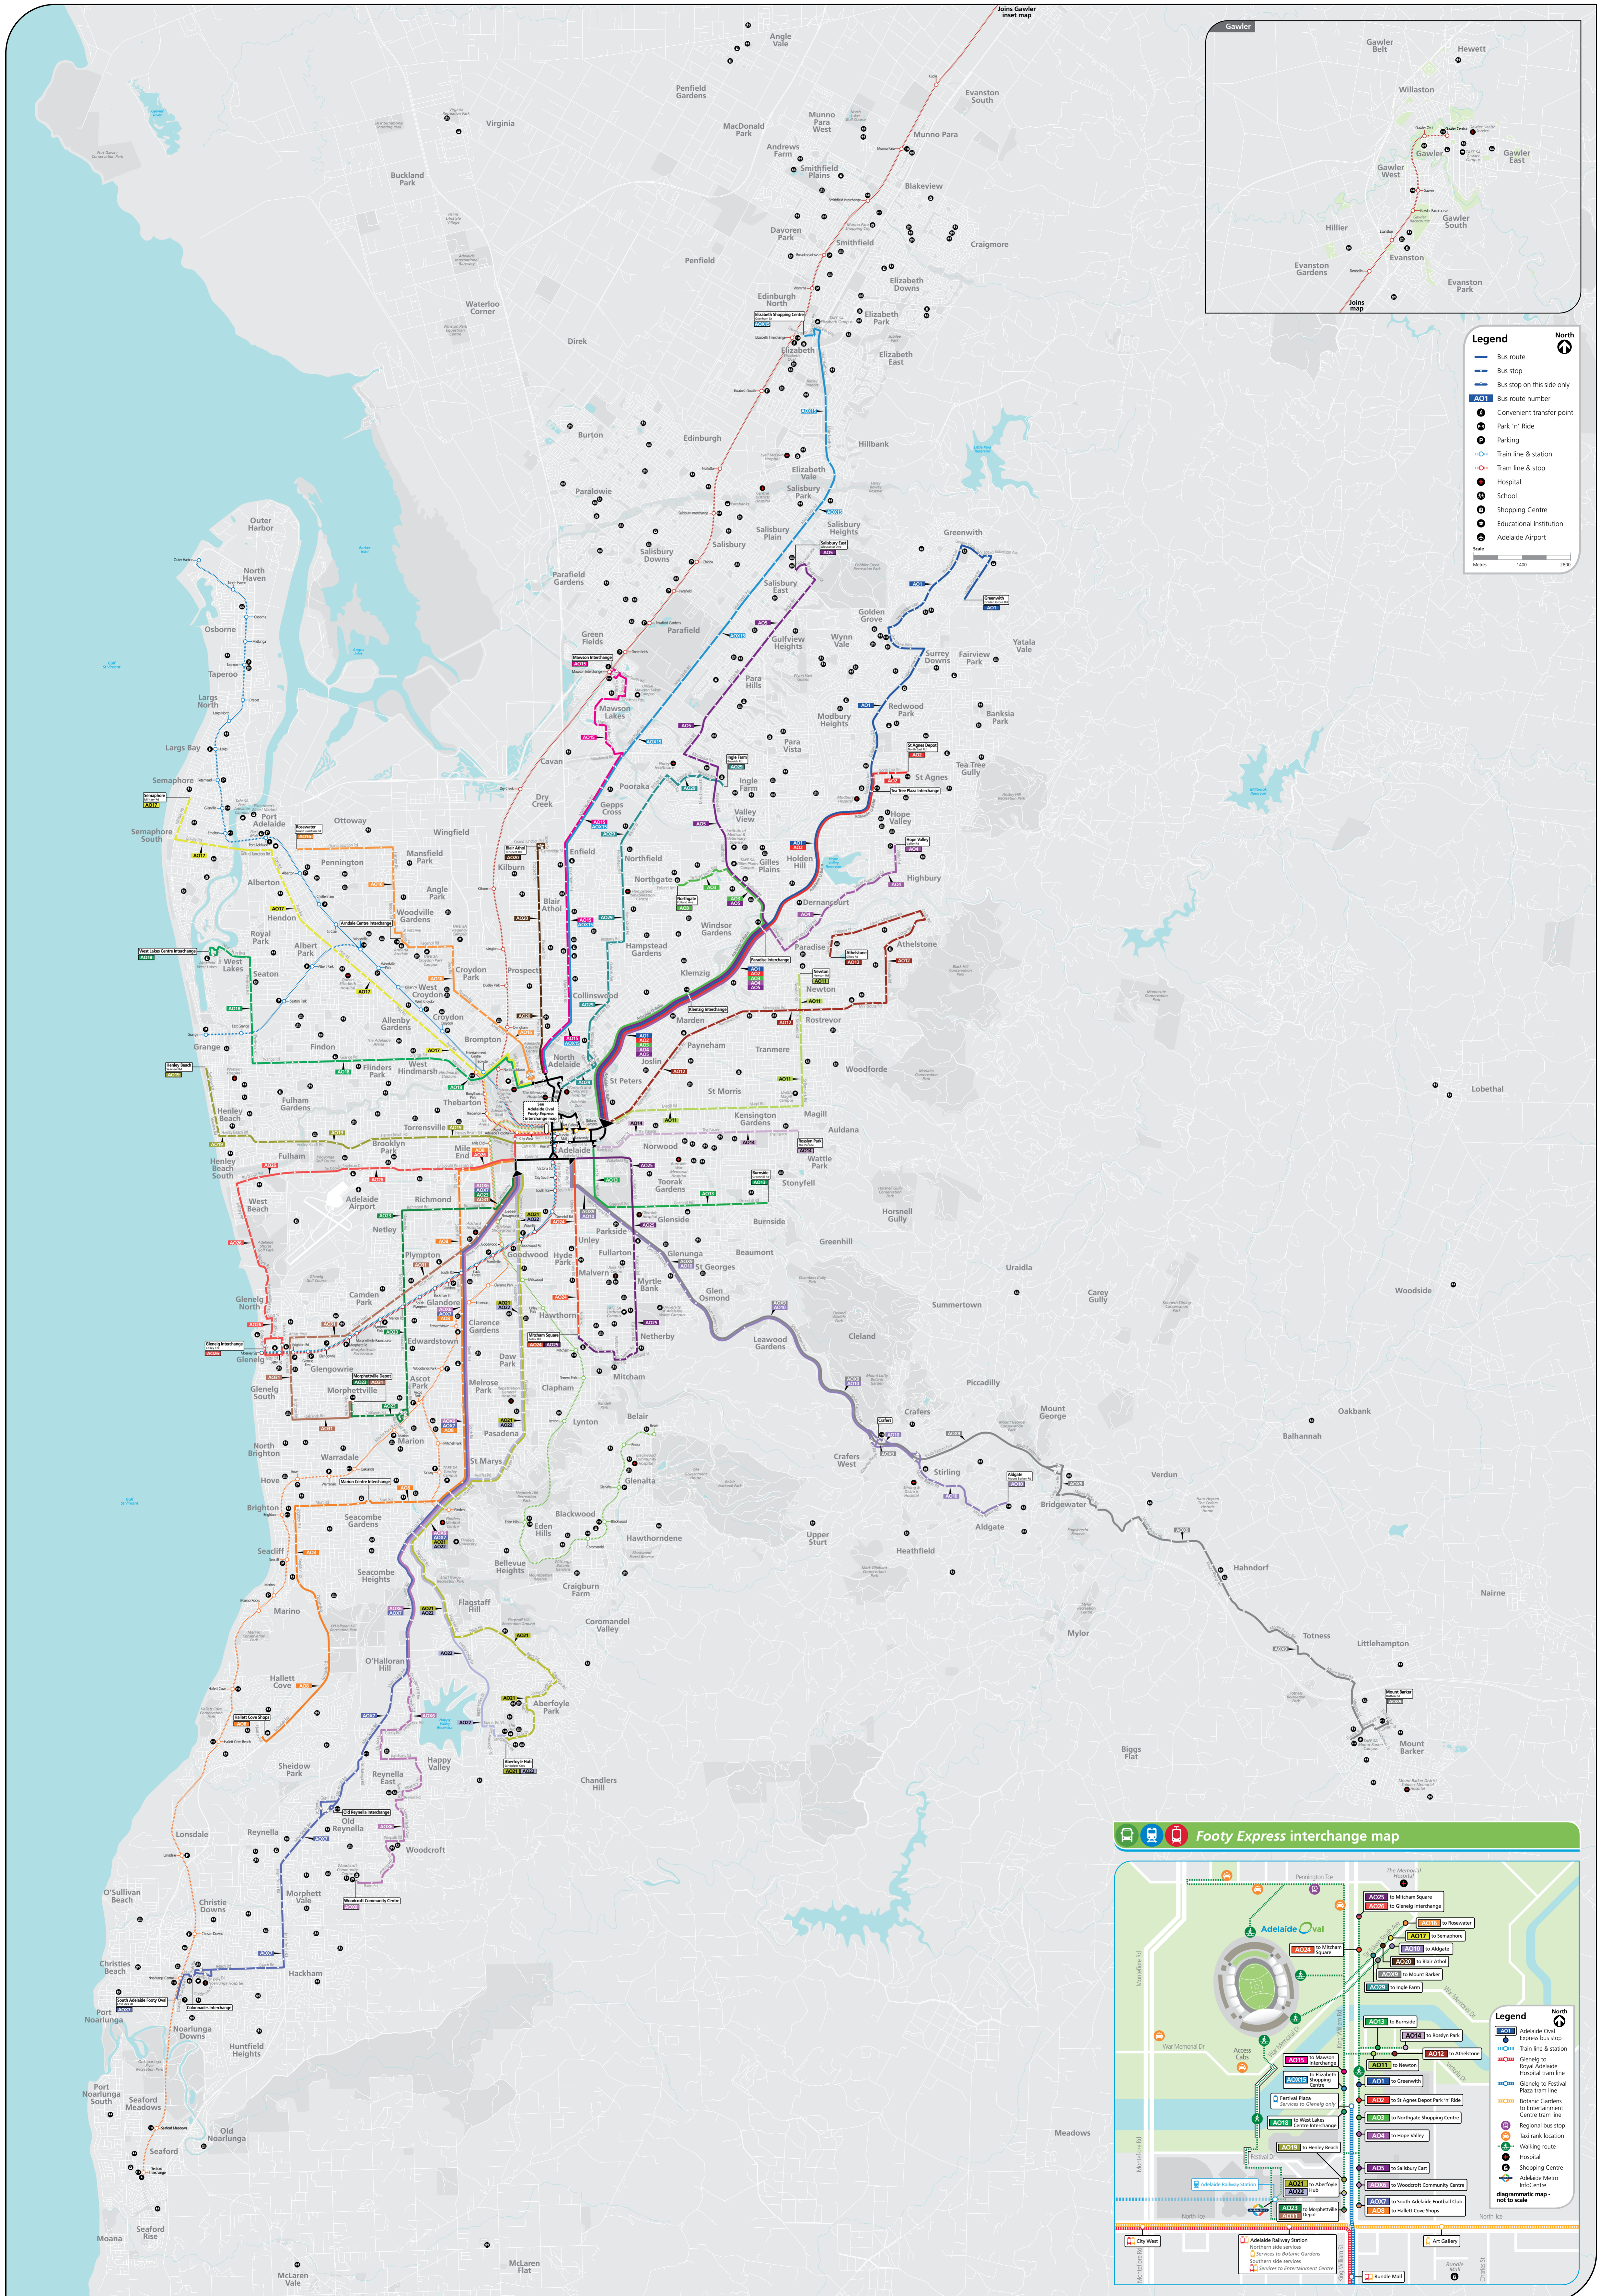

Footy Express services network map

April 2022

Legend

- Bus route
- Bus stop
- Bus stop on this side only
- AO1 Bus route number
- Convenient transfer point
- Park 'n' Ride
- Parking
- Train line & station
- Train line & stop
- Hospital
- School
- Shopping Centre
- Educational Institution
- Adelaide Airport

Scale: 1:50,000
Metres: 1000 2000

Footy Express interchange map

1300 311 108

@AdelaideMetroSA