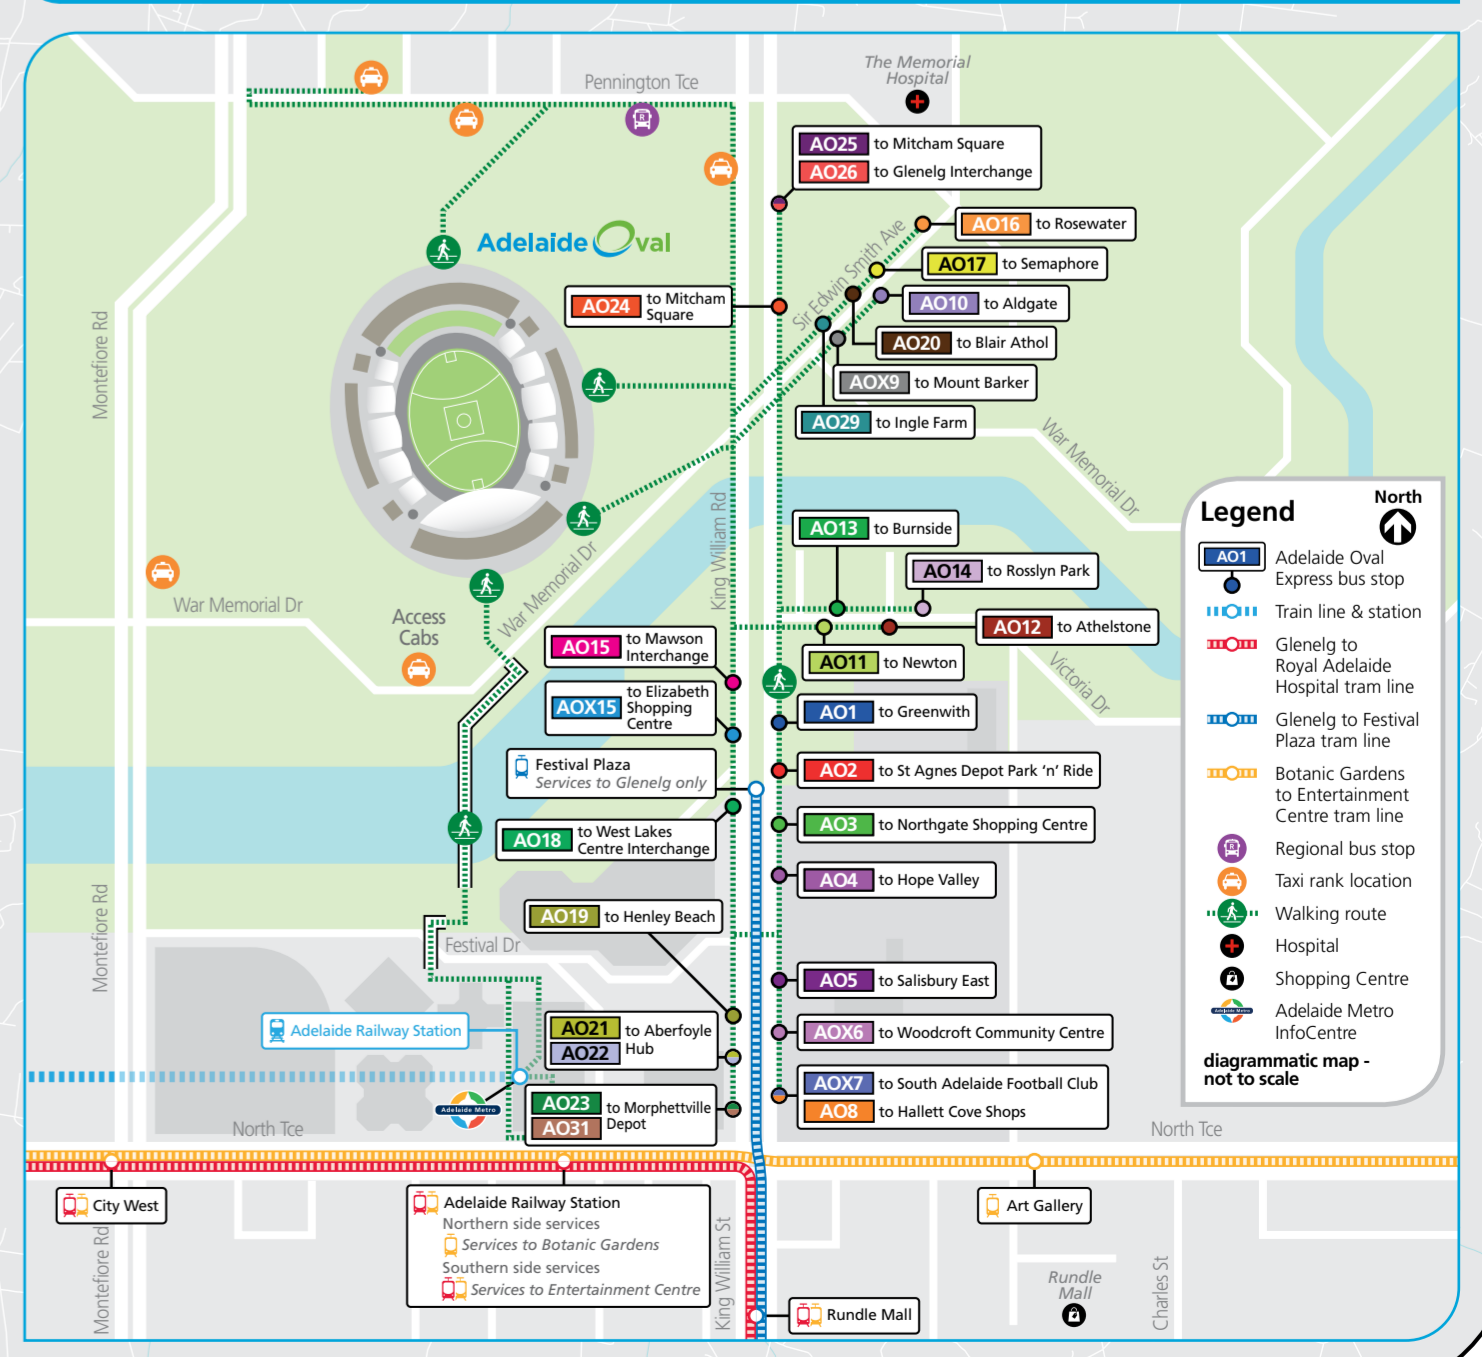

Footy Express services network map

April 2022

Legend

- Bus route
- Bus stop
- Bus stop on this side only
- AO1 Bus route number
- Convenient transfer point
- Park 'n' Ride
- Parking
- Train line & station
- Train line & stop
- Hospital
- School
- Shopping Centre
- Educational Institution
- Adelaide Airport

Scale: 1:50,000
Metres: 1000 2000

Footy Express interchange map

1300 311 108

@AdelaideMetroSA