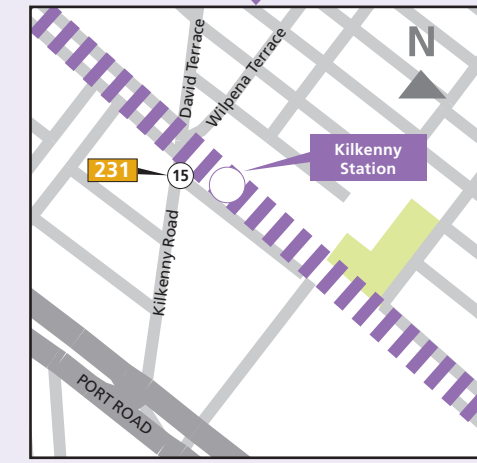

Route map for Grange Train

Adelaide Railway Station

Bowden Station

Croydon Station

West Croydon Station

Kilkenny Station

Woodville Park Station

Go to Woodville Station

Woodville Station

Albert Park Station

Seaton Park Station

East Grange Station

Grange Station

Legend

- Grange Line and Stations
- Closest bus stop
- Train terminates here
- Convenient **transfer point** to other Adelaide Metro services
- Parking
- Safer Station including help phone and video surveillance
- Bike Lockers available
- Adelaide Metro InfoCentre, corner King William and Currie Streets

Places of interest

- A** Bonython Park
- B** Adelaide Entertainment Centre
- C** Kilkenny Primary School
- D** Woodville High
- E** Royal Adelaide Golf Course