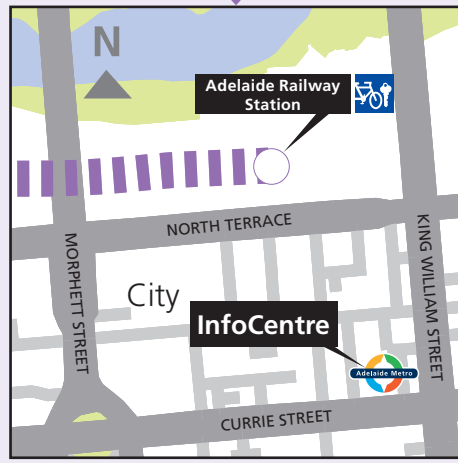

Route map for Grange Train

Adelaide Railway Station

Bowden Station

Croydon Station

West Croydon Station

Kilkenny Station

Woodville Park Station

Go to Woodville Station

Woodville Station

Albert Park Station

Seaton Park Station

East Grange Station

Grange Station

Legend

- Grange Line and Stations
- Closest bus stop
- Train terminates here
- Convenient **transfer point** to other Adelaide Metro services
- Parking
- Safer Station including help phone and video surveillance
- Bike Lockers available
- Adelaide Metro InfoCentre, corner King William and Currie Streets

Places of interest

- A** Bonython Park
- B** Adelaide Entertainment Centre
- C** Kilkenny Primary School
- D** Woodville High
- E** Royal Adelaide Golf Course