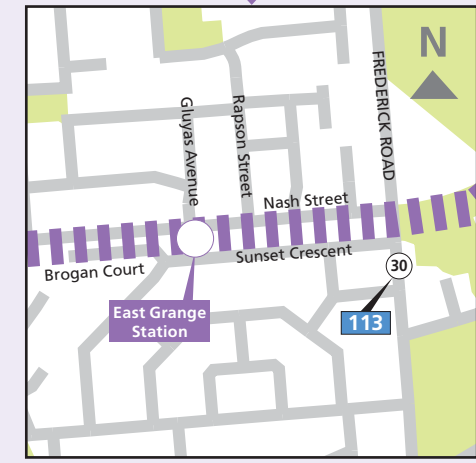

Route map for Grange Train

Adelaide Railway Station

Bowden Station

Croydon Station

West Croydon Station

Kilkenny Station

Woodville Park Station

Go to Woodville Station

Woodville Station

Albert Park Station

Seaton Park Station

East Grange Station

Grange Station

Legend

- Grange Line and Stations
- Closest bus stop
- Train terminates here
- Convenient **transfer point** to other Adelaide Metro services
- Parking
- Safer Station including help phone and video surveillance
- Bike Lockers available
- Adelaide Metro InfoCentre, corner King William and Currie Streets

Places of interest

- A** Bonython Park
- B** Adelaide Entertainment Centre
- C** Kilkenny Primary School
- D** Woodville High
- E** Royal Adelaide Golf Course