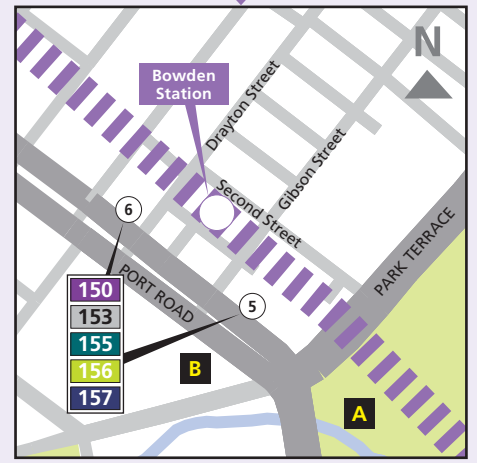

Route map for Grange Train

Adelaide Railway Station

Bowden Station

Croydon Station

West Croydon Station

Kilkenny Station

Woodville Park Station

Go to Woodville Station

Woodville Station

Albert Park Station

Seaton Park Station

East Grange Station

Grange Station

Legend

- Grange Line and Stations
- Closest bus stop
- Train terminates here
- Convenient **transfer point** to other Adelaide Metro services
- Parking
- Safer Station including help phone and video surveillance
- Bike Lockers available
- Adelaide Metro InfoCentre, corner King William and Currie Streets

Places of interest

- A** Bonython Park
- B** Adelaide Entertainment Centre
- C** Kilkenny Primary School
- D** Woodville High
- E** Royal Adelaide Golf Course