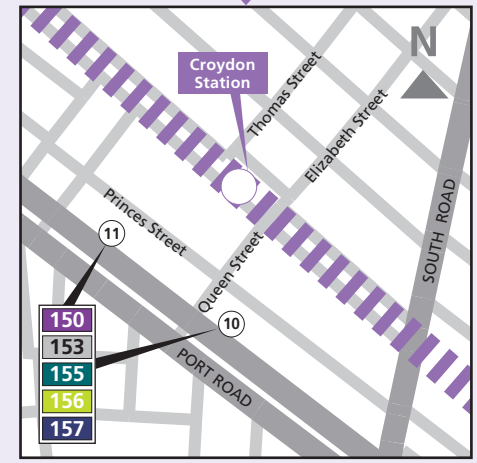

Route map for Grange Train

Adelaide Railway Station

Bowden Station

Croydon Station

West Croydon Station

Kilkenny Station

Woodville Park Station

Go to Woodville Station

Woodville Station

Albert Park Station

Seaton Park Station

East Grange Station

Grange Station

Legend

- Grange Line and Stations
- Closest bus stop
- Train terminates here
- Convenient **transfer point** to other Adelaide Metro services
- Parking
- Safer Station including help phone and video surveillance
- Bike Lockers available
- Adelaide Metro InfoCentre, corner King William and Currie Streets

Places of interest

- A** Bonython Park
- B** Adelaide Entertainment Centre
- C** Kilkenny Primary School
- D** Woodville High
- E** Royal Adelaide Golf Course