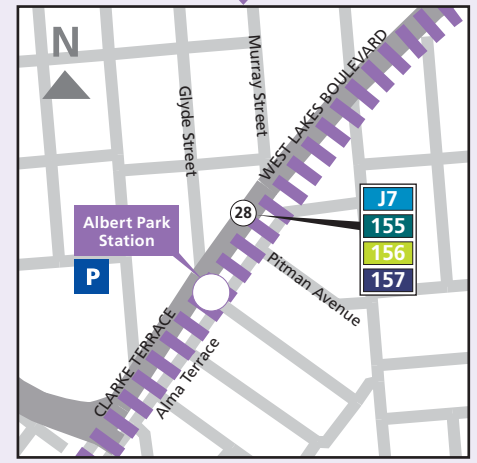

Route map for Grange Train

Adelaide Railway Station

Bowden Station

Croydon Station

West Croydon Station

Kilkenny Station

Woodville Park Station

Go to Woodville Station

Woodville Station

Albert Park Station

Seaton Park Station

East Grange Station

Grange Station

Legend

- Grange Line and Stations
- Closest bus stop
- Train terminates here
- Convenient **transfer point** to other Adelaide Metro services
- Parking
- Safer Station including help phone and video surveillance
- Bike Lockers available
- Adelaide Metro InfoCentre, corner King William and Currie Streets

Places of interest

- A** Bonython Park
- B** Adelaide Entertainment Centre
- C** Kilkenny Primary School
- D** Woodville High
- E** Royal Adelaide Golf Course