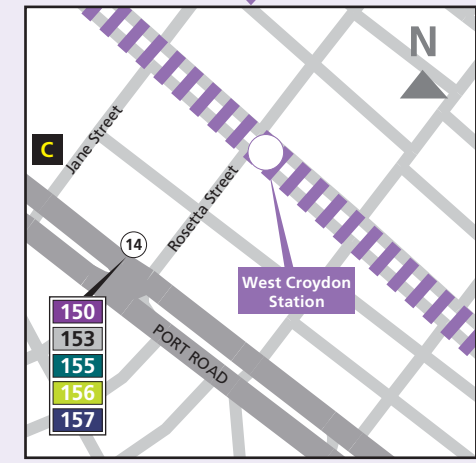

Route map for Grange Train

Adelaide Railway Station

Bowden Station

Croydon Station

West Croydon Station

Kilkenny Station

Woodville Park Station

Go to Woodville Station

Woodville Station

Albert Park Station

Seaton Park Station

East Grange Station

Grange Station

Legend

- Grange Line and Stations
- Closest bus stop
- Train terminates here
- Convenient **transfer point** to other Adelaide Metro services
- Parking
- Safer Station including help phone and video surveillance
- Bike Lockers available
- Adelaide Metro InfoCentre, corner King William and Currie Streets

Places of interest

- A** Bonython Park
- B** Adelaide Entertainment Centre
- C** Kilkenny Primary School
- D** Woodville High
- E** Royal Adelaide Golf Course