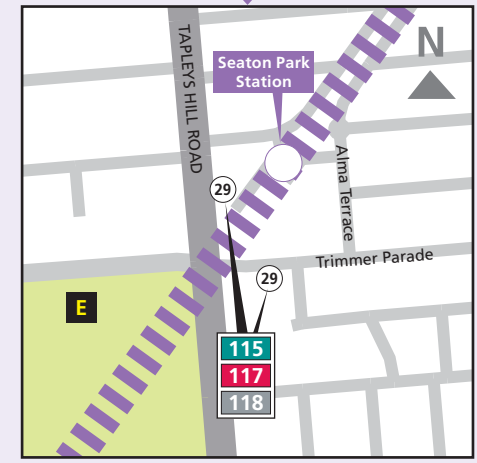

Route map for Grange Train

Adelaide Railway Station

Bowden Station

Croydon Station

West Croydon Station

Kilkenny Station

Woodville Park Station

Go to Woodville Station

Woodville Station

Albert Park Station

Seaton Park Station

East Grange Station

Grange Station

Legend

- Grange Line and Stations
- Closest bus stop
- Train terminates here
- Convenient **transfer point** to other Adelaide Metro services
- Parking
- Safer Station including help phone and video surveillance
- Bike Lockers available
- Adelaide Metro InfoCentre, corner King William and Currie Streets

Places of interest

- A** Bonython Park
- B** Adelaide Entertainment Centre
- C** Kilkenny Primary School
- D** Woodville High
- E** Royal Adelaide Golf Course