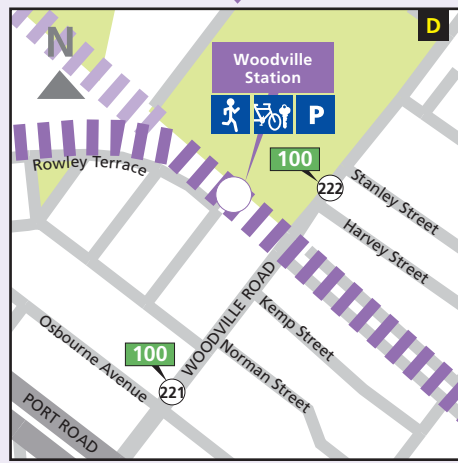

Route map for Grange Train

Adelaide Railway Station

Bowden Station

Croydon Station

West Croydon Station

Kilkenny Station

Woodville Park Station

Go to Woodville Station

Woodville Station

Albert Park Station

Seaton Park Station

East Grange Station

Grange Station

Legend

- Grange Line and Stations
- Closest bus stop
- Train terminates here
- Convenient **transfer point** to other Adelaide Metro services
- Parking
- Safer Station including help phone and video surveillance
- Bike Lockers available
- Adelaide Metro InfoCentre, corner King William and Currie Streets

Places of interest

- A** Bonython Park
- B** Adelaide Entertainment Centre
- C** Kilkenny Primary School
- D** Woodville High
- E** Royal Adelaide Golf Course