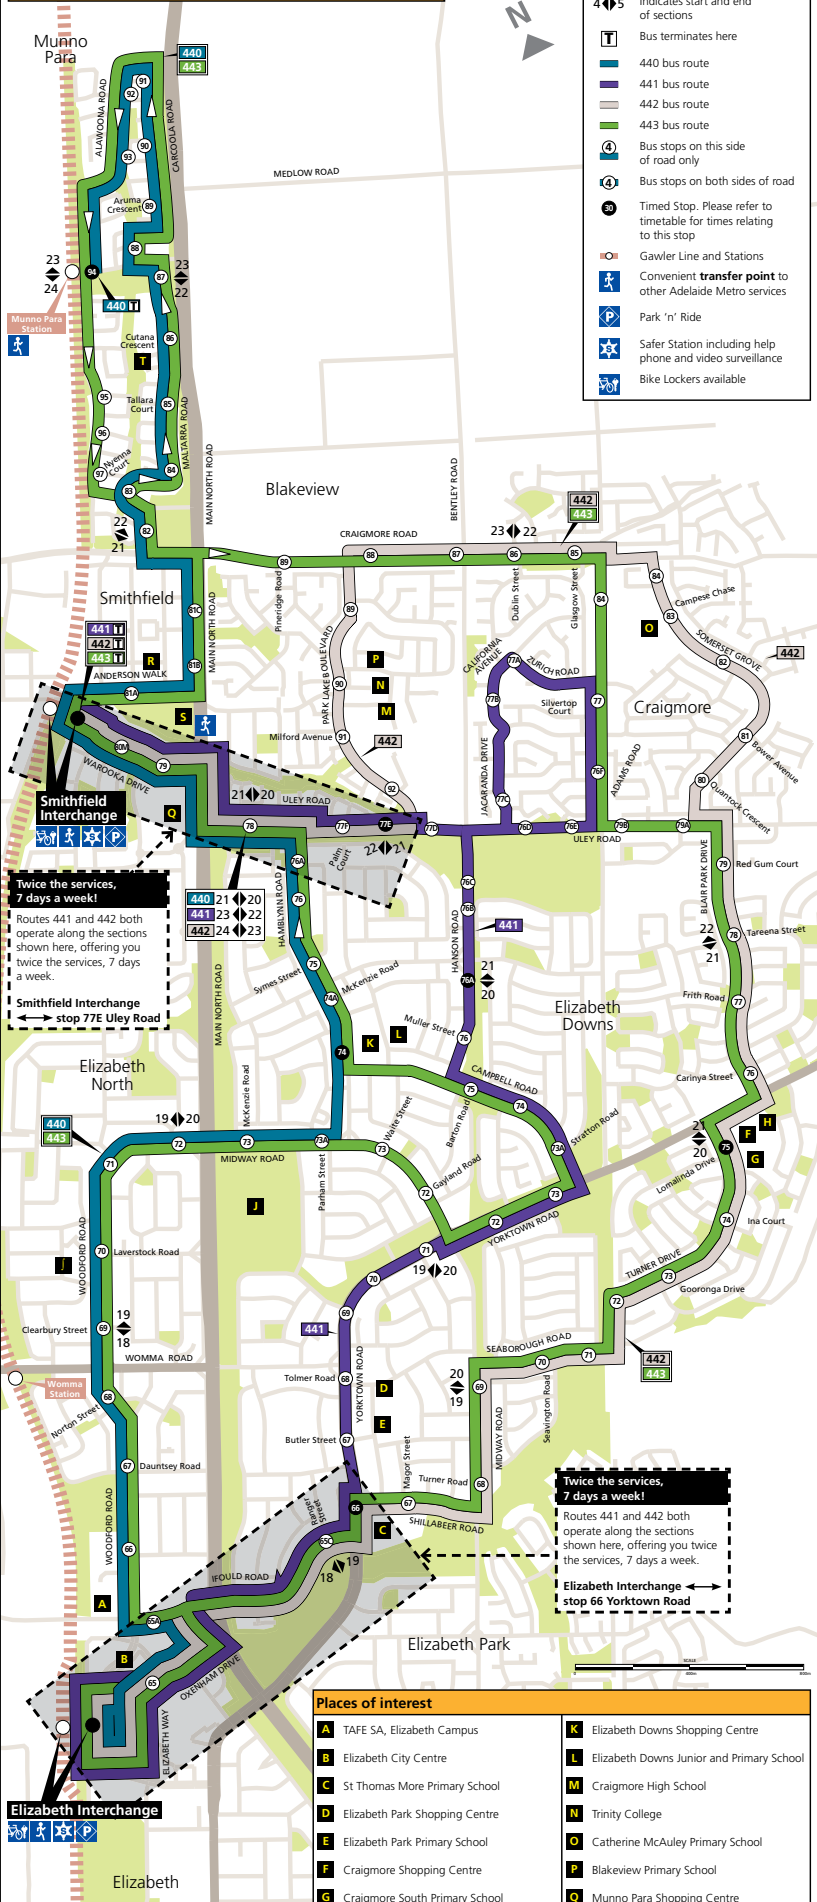

# Route map for 440, 441, 442 and 443

### Legend

- 4↔5 Indicates start and end of sections
- T Bus terminates here
- 440 bus route
- 441 bus route
- 442 bus route
- 443 bus route
- 4 Bus stops on this side of road only
- 4 Bus stops on both sides of road
- 30 Timed Stop. Please refer to timetable for times relating to this stop
- Gawler Line and Stations
- Convenient transfer point to other Adelaide Metro services
- Park 'n' Ride
- Safer Station including help phone and video surveillance
- Bike Lockers available

**Twice the services, 7 days a week!**  
 Routes 441 and 442 both operate along the sections shown here, offering you twice the services, 7 days a week.

**Smithfield Interchange**  
 stop 77E Uley Road

440 21↔20  
 441 23↔22  
 442 24↔23

**Twice the services, 7 days a week!**  
 Routes 441 and 442 both operate along the sections shown here, offering you twice the services, 7 days a week.

**Elizabeth Interchange**  
 stop 66 Yorktown Road