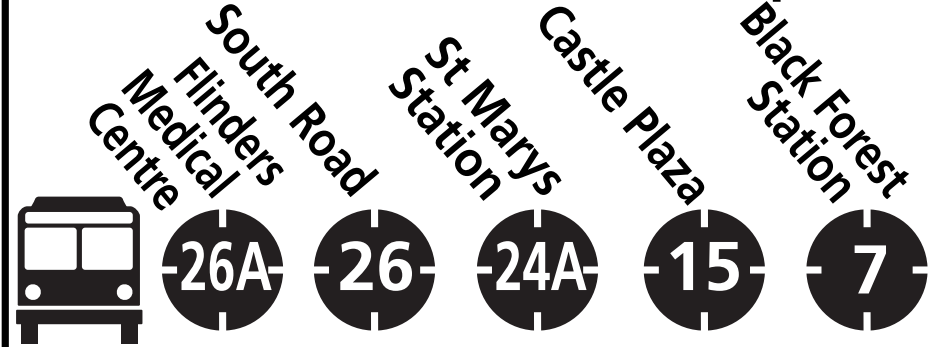

MONDAY TO FRIDAY

Flinders Medical Centre to South Road stop 6

Bus No	AM SERVICE				
720	5.33	5.35	5.37	5.43	5.49
720	6.03	6.05	6.07	6.13	6.19
720	6.31	6.35	6.37	6.43	6.49
720	6.56	7.00	7.02	7.08	7.14
720	7.21	7.25	7.27	7.33	7.39
720	7.34	7.40	7.42	7.48	7.54
720	7.51	7.55	7.57	8.03	8.09
720	8.05	8.10	8.12	8.18	8.24
720	8.21	8.25	8.27	8.33	8.39
720	8.36	8.40	8.42	8.48	8.54
720	8.52	8.55	8.57	9.03	9.09
719	9.07	9.10	9.12	9.18	9.24
720	9.22	9.25	9.27	9.33	9.39
719	9.37	9.40	9.42	9.48	9.54
720	9.52	9.55	9.57	10.03	10.09
719	10.07	10.10	10.12	10.18	10.24

EVERY 15 MINS. UNTIL 6.07 PM

PM SERVICE					
721	6.07	6.10	6.12	6.20	6.25
720	6.22	6.25	6.27	6.33	6.39