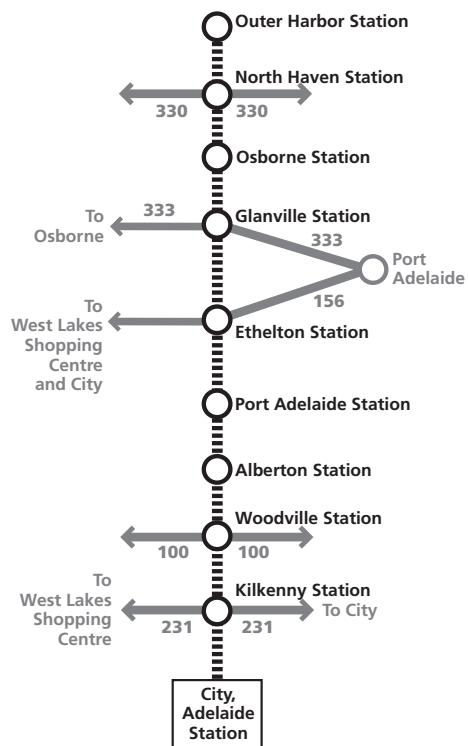

### More Information

- **Adelaide Metro website** to download your timetable visit [www.adelaidemetro.com.au](http://www.adelaidemetro.com.au)
- **Adelaide Metro InfoLine - Call 8210 1000**  
Lines open 7 am - 8 pm daily.  
For hearing impaired, call (TTY) on 8303 0844
- **Adelaide Metro InfoCentre** corner King William and Currie Streets, Adelaide. Open 8 am - 6 pm Monday to Friday, 9 am - 5 pm Saturday and 11 am - 4 pm Sunday.

### Lost property

Your service provider is TransAdelaide. If you have lost something on a train or tram service call 8218 2362 between 7 am and 7 pm Monday to Friday.

This information is a true and accurate guide to times and services described at the time of publication. However, the Adelaide Metro and its Service Providers reserve the right to re-route and change conditions without notice. For clarification on all issues it is recommended to call the Adelaide Metro InfoLine on 8210 1000.

## Adelaide Metro options in your area

For complete rail map, see inside.

### Adelaide Metro InfoLine

Lines open 7 am - 8 pm daily

**Call 8210 1000**

Adelaide Metro InfoCentre

Corner King William and Currie Streets, Adelaide

[www.adelaidemetro.com.au](http://www.adelaidemetro.com.au)