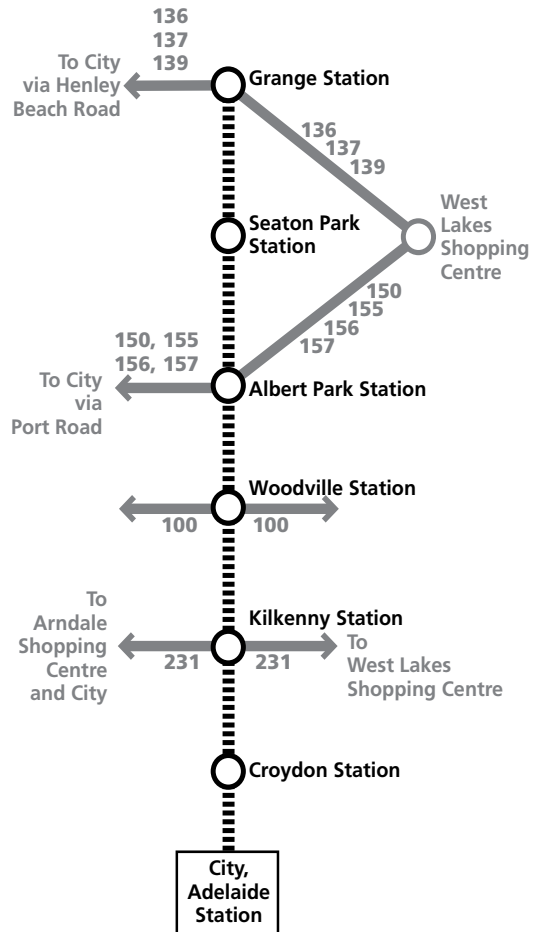

**Adelaide Metro
options in your area**

For complete rail map, see inside

Adelaide Metro InfoLine

Lines open 7 am - 8 pm daily

Call 8210 1000

Adelaide Metro InfoCentre

Corner King William and Currie Streets, Adelaide