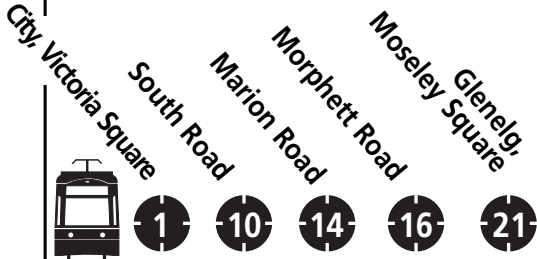

SCHOOL TERM (INCLUDING JULY SCHOOL HOLIDAYS)

[CLICK HERE FOR SCHOOL TERM AND SCHOOL HOLIDAY DATES](#)

SATURDAY

CITY TO Glenelg

AM SERVICE					
				6.49	6.55
				7.04	7.10
				7.21	7.27
				7.38	7.44
	7.32	7.42	7.46	7.49	7.56
	7.47	7.57	8.01	8.04	8.11
	8.04	8.14	8.18	8.21	8.28
	8.18	8.30	8.34	8.37	8.45
	8.35	8.47	8.51	8.54	9.02
	8.52	9.04	9.09	9.12	9.21
	9.09	9.21	9.26	9.29	9.38
	9.26	9.38	9.43	9.46	9.55
	9.43	9.55	10.00	10.03	10.12
	10.00	10.12	10.17	10.20	10.29
	10.17	10.29	10.34	10.37	10.46
	10.34	10.46	10.51	10.54	11.03
	10.45	10.57	11.02	11.05	11.14
REGULAR SERVICE FROM 11.00 AM					
RUNS AT THESE MINUTES PAST EACH HOUR:					
	00	12	17	20	29
	15	27	32	35	44
	30	42	47	50	59
	45	57	02	05	14