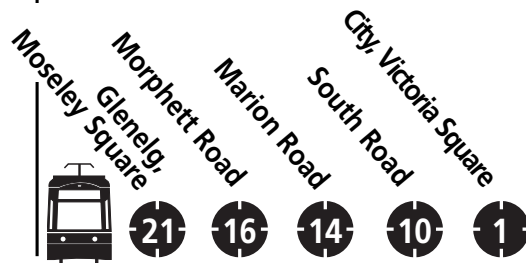

SATURDAY

GLENELG TO City

PM SERVICE AFTERNOON SERVICE FROM 4.35 PM					
	4.35	4.44	4.47	4.52	5.04
	4.50	4.59	5.02	5.07	5.19
	5.05	5.14	5.17	5.22	5.34
	5.20	5.29	5.32	5.37	5.49
	5.40	5.49	5.52	5.57	6.09
PM SERVICE FROM 6.00 PM					
RUNS AT THESE MINUTES PAST EACH HOUR:					
	00	09	12	17	29
	20	29	32	37	49
	40	49	52	57	09
LAST NIGHT SERVICE					
	11.20	11.29	11.32	11.37	11.49

[Click here to download the Routemap for this timetable.](#)

[We will send you an SMS or email when your service changes! Register now!](#)