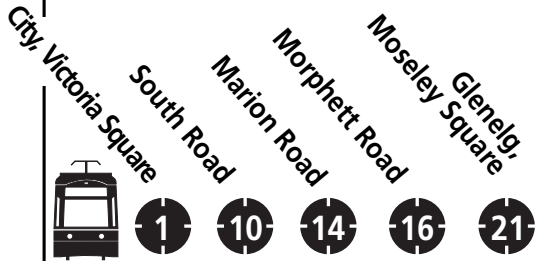

SCHOOL HOLIDAYS (EXCEPT JULY)

[CLICK HERE FOR SCHOOL TERM AND SCHOOL HOLIDAY DATES](#)

MONDAY TO FRIDAY

CITY TO Glenelg

PM SERVICE REGULAR SERVICE FROM 10.00 AM					
RUNS AT THESE MINUTES PAST EACH HOUR:					
00	12	17	20	29	
12	24	29	32	41	
24	36	41	44	53	
36	48	53	56	05	
48	00	05	08	17	
AFTERNOON SERVICE FROM 5.10 PM					
5.10		5.24	5.27	5.34	
5.15	5.27	5.32	5.35	5.44	
5.25	5.37	5.42	5.45	5.54	
5.35	5.47	5.52	5.55	6.04	
5.45	5.57	6.02	6.05	6.14	
PM SERVICE FROM 6.00 PM					
RUNS AT THESE MINUTES PAST EACH HOUR:					
00	12	17	20	29	
20	32	37	40	49	
40	52	57	00	09	
LAST NIGHT SERVICE					
12.00	12.12	12.17	12.20	12.29