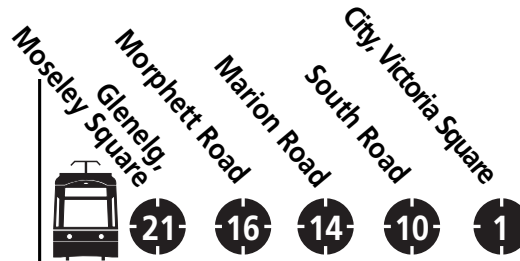

MONDAY TO FRIDAY

GLENELG TO City

PM SERVICE REGULAR SERVICE FROM 10.02 AM					
RUNS AT THESE MINUTES PAST EACH HOUR:					
02	11	14	19	31	
14	23	26	31	43	
26	35	38	43	55	
38	47	50	55	07	
50	59	02	07	19	
AFTERNOON SERVICE FROM 5.38 PM					
5.38	5.47	5.50	5.55	6.07	
6.00	6.09	6.12	6.17	6.29	
6.20	6.29	6.32	6.37	6.49	
PM SERVICE FROM 6.40 PM					
RUNS AT THESE MINUTES PAST EACH HOUR:					
00	09	12	17	29	
20	29	32	37	49	
40	49	52	57	09	
LAST NIGHT SERVICE					
11.20	11.29	11.32	11.37	11.49	

LEGEND

Express tram service

7.58 am from City - will not service stops 2 to 20

5.10 pm from City - will not service stops 5 to 13

[Click here to download the Routemap for this timetable.](#)

[We will send you an SMS or email when your service changes! Register now!](#)