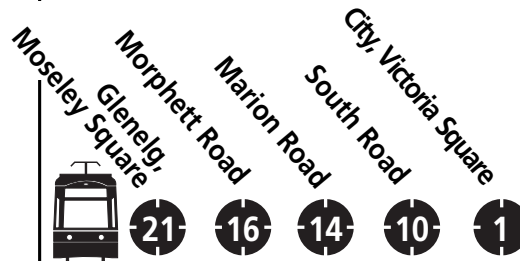

MONDAY TO FRIDAY

GLENELG TO City

AM SERVICE					
		5.32	5.35	5.40	5.50
	5.42	5.48	5.51	5.56	6.06
	6.02	6.08	6.11	6.16	6.26
	6.26	6.32	6.35	6.40	6.50
	6.45	6.52	6.55	7.00	7.12
	7.04	7.13	7.16	7.21	7.33
	7.22	7.31	7.34	7.39	7.51
	7.30	7.39	7.42	7.47	7.59
	7.38	7.47	7.50	7.55	8.07
	7.46	7.55	7.58	8.03	8.15
	7.54	8.03	8.06	8.11	8.23
	8.02	8.11	8.14	8.19	8.31
	8.10	8.19	8.22	8.27	8.39
	8.16	8.25	8.28	8.33	8.45
	8.25	8.34	8.37	8.42	8.54
	8.40	8.49	8.52	8.57	9.09
	8.52	9.01	9.04	9.09	9.21
	9.05	9.14	9.17	9.22	9.34
	9.22	9.31	9.34	9.39	9.51
	9.36	9.45	9.48	9.53	10.05
	9.50	9.59	10.02	10.07	10.19
REGULAR SERVICE FROM 10.02 AM					
RUNS AT THESE MINUTES PAST EACH HOUR:					
	02	11	14	19	31
	14	23	26	31	43
	26	35	38	43	55
	38	47	50	55	07
	50	59	02	07	19

LEGEND

Express tram service

7.58 am from City - will not service stops 2 to 20
5.10 pm from City - will not service stops 5 to 13

From Stop 17

[Click here to download the Routemap for this timetable.](#)

[We will send you an SMS or email when your service changes! Register now!](#)