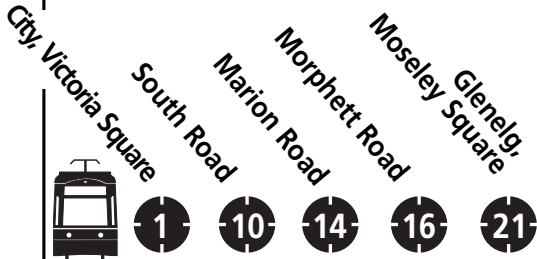

SUNDAY

CITY TO Glenelg

AM SERVICE					
				8.11	8.17
				8.31	8.37
				8.51	8.57
	8.50	9.00	9.04	9.07	9.14
	9.10	9.20	9.24	9.27	9.34
	9.30	9.40	9.44	9.47	9.54
	9.50	10.02	10.07	10.10	10.19
REGULAR SERVICE FROM 10.05 AM					
RUNS AT THESE MINUTES PAST EACH HOUR:					
	05	17	22	25	34
	20	32	37	40	49
	35	47	52	55	04
	50	02	07	10	19
PM SERVICE FROM 7.20 PM					
RUNS AT THESE MINUTES PAST EACH HOUR:					
	00	12	17	20	29
	20	32	37	40	49
	40	52	57	00	09
LAST NIGHT SERVICE					
	12.00	12.12	12.17	12.20	12.29