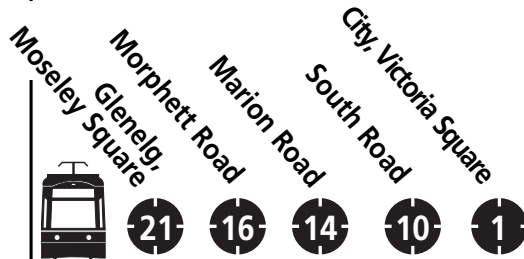

MONDAY TO FRIDAY

GLENELG TO City

PM SERVICE					
REGULAR SERVICE FROM 9.05 AM					
RUNS AT THESE MINUTES PAST EACH HOUR:					
05	14	17	22	34	
20	29	32	37	49	
35	44	47	52	04	
50	59	02	07	19	
PM SERVICE FROM 5.20 PM					
RUNS AT THESE MINUTES PAST EACH HOUR:					
00	09	12	17	29	
20	29	32	37	49	
40	49	52	57	09	
LAST NIGHT SERVICE					
11.20	11.29	11.32	11.37	11.49	

LEGEND

Express tram service
7.58 am from City - will not service stops 2 to 20
5.10 pm from City - will not service stops 5 to 13

[Click here to download the Routemap for this timetable.](#)

[We will send you an SMS or email when your service changes! Register now!](#)