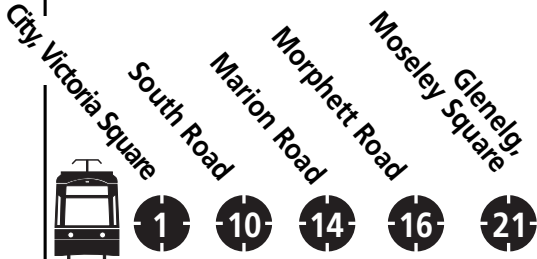

SCHOOL TERM (INCLUDING JULY SCHOOL HOLIDAYS)

[CLICK HERE FOR SCHOOL TERM AND SCHOOL HOLIDAY DATES](#)

SATURDAY

CITY TO Glenelg

AM SERVICE					
				6.49	6.55
				7.04	7.10
				7.21	7.27
				7.38	7.44
	7.32	7.42	7.46	7.49	7.56
	7.47	7.57	8.01	8.04	8.11
	8.04	8.14	8.18	8.21	8.28
	8.18	8.30	8.34	8.37	8.45
	8.35	8.47	8.51	8.54	9.02
	8.52	9.04	9.09	9.12	9.21
	9.09	9.21	9.26	9.29	9.38
	9.26	9.38	9.43	9.46	9.55
	9.43	9.55	10.00	10.03	10.12
	10.00	10.12	10.17	10.20	10.29
	10.17	10.29	10.34	10.37	10.46
	10.34	10.46	10.51	10.54	11.03
	10.45	10.57	11.02	11.05	11.14
REGULAR SERVICE FROM 11.00 AM					
RUNS AT THESE MINUTES PAST EACH HOUR:					
	00	12	17	20	29
	15	27	32	35	44
	30	42	47	50	59
	45	57	02	05	14

H CLASS HERITAGE TRAM SERVICE

 City, Victoria Square Departs		 Moseley Square Departs Glenelg	
1		21	
SATURDAY			
	10.45 am		10.10 am
	2.30 pm		1.55 pm
	3.45 pm		3.10 pm
SUNDAY & PUBLIC HOLIDAYS			
	10.50 am		10.15 am
	1.30 pm		12.50 pm
	2.50 pm		2.10 pm