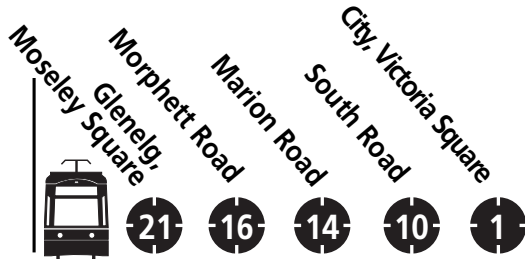

SATURDAY

GLENELG TO City

AM SERVICE					
	7.00	7.07	7.10	7.15	7.27
	7.15	7.24	7.27	7.32	7.42
	7.32	7.41	7.44	7.49	7.59
	7.47	7.56	7.59	8.04	8.14
	8.01	8.10	8.13	8.18	8.30
	8.18	8.27	8.30	8.35	8.47
	8.35	8.44	8.47	8.52	9.04
	8.52	9.01	9.04	9.09	9.21
	9.09	9.18	9.21	9.26	9.38
	9.26	9.35	9.38	9.43	9.55
	9.43	9.52	9.55	10.00	10.12
	10.00	10.09	10.12	10.17	10.29
	10.10	10.19	10.22	10.27	10.39
	10.25	10.34	10.37	10.42	10.54
	10.40	10.49	10.52	10.57	11.09
	10.55	11.04	11.07	11.12	11.24
REGULAR SERVICE FROM 11.10 AM					
RUNS AT THESE MINUTES PAST EACH HOUR:					
	25	34	37	42	54
	40	49	52	57	09
	55	04	07	12	24

LEGEND

From Stop 17

[Click here to download the Routemap for this timetable.](#)

[We will send you an SMS or email when your service changes! Register now!](#)