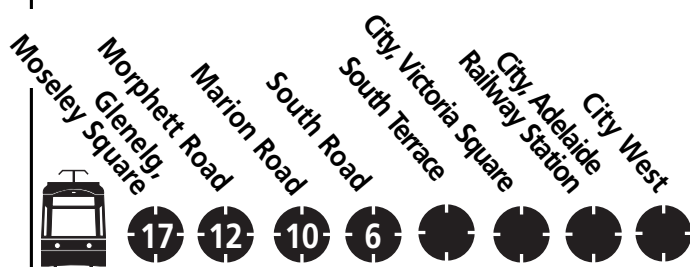

COMMENCING FROM 15 OCTOBER 2007

MONDAY TO FRIDAY

GLENELG TO City

FROM 4 pm							
4.15	4.24	4.27	4.32	4.40	4.44	4.50	4.53
	4.29	4.32	4.37	4.45	4.49	4.55	4.58
				4.50	4.54	5.00	5.03
4.30	4.39	4.42	4.47	4.55	4.59	5.05	5.08
				5.02	5.06	5.12	5.15
4.45	4.54	4.57	5.02	5.10	5.14	5.20	5.23
				5.17	5.21	5.27	5.30
5.00	5.09	5.12	5.17	5.25	5.29	5.35	5.38
5.12	5.21	5.24	5.29	5.37	5.41	5.47	5.50
				5.45	5.49	5.55	5.58
5.28	5.37	5.40	5.45	5.53	5.57	6.03	6.06
5.41	5.50	5.54	5.58	6.06	6.10	6.16	6.19
5.47(F)	5.56(F)	5.59(F)	6.05(F)	6.12(F)	6.16(F)	6.22(F)	6.25(F)
5.53	6.02	6.05	6.10	6.18	6.22	6.28	6.31
6.05	6.14	6.17	6.22	6.30	6.34	6.40	6.43
6.17	6.26	6.29	6.34	6.42	6.46	6.52	6.55
				6.50(F)	6.54(F)	7.00(F)	7.03(F)
6.34	6.43	6.46	6.51	6.59	7.03	7.09	7.12
				7.09(F)	7.13(F)	7.19(F)	7.22(F)
6.57	7.06	7.09	7.13	7.19	7.23	7.29	7.32
				7.29(F)	7.33(F)	7.39(F)	7.42(F)
7.17	7.26	7.29	7.33	7.39	7.43	7.49	7.52
				7.49(F)	7.53(F)	7.59(F)	8.02(F)
7.37	7.46	7.49	7.53	7.59	8.03	8.09	8.12
				8.09(F)	8.13(F)	8.19(F)	8.22(F)
7.57	8.06	8.09	8.13	8.19	8.23	8.29	8.32
				8.31(F)	8.35(F)	8.41(F)	8.44(F)
8.20	8.29	8.32	8.36	8.42	8.46	8.52	8.55
				8.52(F)	8.56(F)	9.02(F)	9.05(F)
8.40	8.49	8.52	8.56	9.02	9.06	9.12	9.15
				9.12(F)	9.16(F)	9.22(F)	9.25(F)
9.00	9.09	9.12	9.16	9.22	9.26	9.32	9.35
9 pm to 11 pm							
Operates at these MINUTES PAST EACH HOUR:							
00	09	12	16	22	26	32	35
20	29	32	36	42	46	52	55
40	49	52	56	02	06	12	15
LAST NIGHT SERVICE							
11.20	11.29	11.32	11.36	11.42	11.46	11.52	11.55

LEGEND

(F)
Friday Only

Terrace to Terrace FREE Tram service

Commencing Sunday 14 October Tram travel is FREE in the City between South Terrace and the City West Campus, on North Terrace.

GETTING ON AND OFF THE NEW TRAMS

Trams stop at all stations in the City. For stations outside the City, you must request the tram to stop. To open the doors, push the orange button located on each door.

All new trams are wheelchair accessible. Wheelchair access is from the door nearest the driver.

[Click here to download the Routemap for this timetable.](#)

[We will send you an SMS or email when your service changes! Register now!](#)