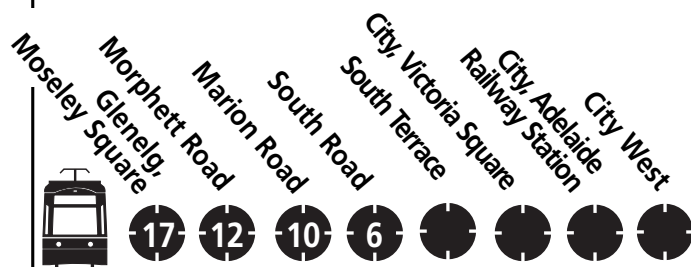

COMMENCING FROM 15 OCTOBER 2007

SUNDAY AND PUBLIC HOLIDAYS

GLENELG To City

AM SERVICE								
7.50	7.59	8.02	8.07	8.15	8.19	8.25	8.28	
8.10	8.19	8.22	8.27	8.35	8.39	8.45	8.48	
8.30	8.39	8.42	8.47	8.55	8.59	9.05	9.08	
8.50	8.59	9.02	9.07	9.15	9.19	9.25	9.28	
9.10	9.19	9.22	9.27	9.35	9.39	9.45	9.48	
9.30	9.39	9.42	9.47	9.55	9.59	10.05	10.08	
9.45	9.54	9.57	10.02	10.10	10.14	10.20	10.23	
10 am to 5 pm								
Operates at these MINUTES PAST EACH HOUR:								
00	09	12	17	25	29	35	38	
15	24	27	32	40	44	50	53	
30	39	42	47	55	59	05	08	
45	54	57	02	10	14	20	23	
FROM 5 pm								
5.00	5.09	5.12	5.17	5.25	5.29	5.35	5.38	
5.15	5.24	5.27	5.32	5.40	5.44	5.50	5.53	
5.35	5.44	5.47	5.51	5.45	6.01	6.07	6.10	
5.55	6.04	6.07	6.11	6.17	6.21	6.27	6.30	
6.15	6.24	6.27	6.31	6.37	6.41	6.47	6.50	
6.40	6.49	6.52	6.56	7.02	7.06	7.12	7.15	
7 pm to 11 pm								
Operates at these MINUTES PAST EACH HOUR:								
00	09	12	16	22	26	32	35	
20	29	32	36	42	46	52	55	
40	49	52	56	02	06	12	15	
LAST NIGHT SERVICE								
11.20	11.29	11.32	11.36	11.42	11.46	11.52	11.55	

Terrace to Terrace FREE Tram service

Commencing Sunday 14 October Tram travel is FREE in the City between South Terrace and the City West Campus, on North Terrace.