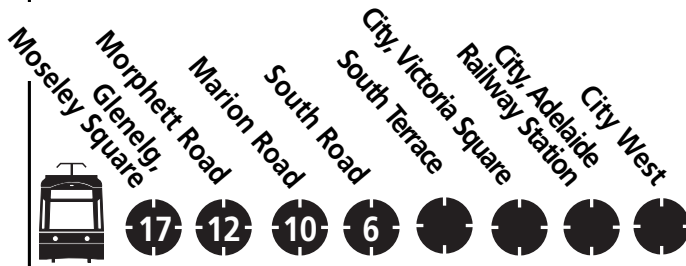

COMMENCING FROM 15 OCTOBER 2007

MONDAY TO FRIDAY

GLENELG TO City

FROM 4 pm							
4.15	4.24	4.27	4.32	4.40	4.44	4.50	4.53
	4.29	4.32	4.37	4.45	4.49	4.55	4.58
				4.50	4.54	5.00	5.03
4.30	4.39	4.42	4.47	4.55	4.59	5.05	5.08
				5.02	5.06	5.12	5.15
4.45	4.54	4.57	5.02	5.10	5.14	5.20	5.23
				5.17	5.21	5.27	5.30
5.00	5.09	5.12	5.17	5.25	5.29	5.35	5.38
5.12	5.21	5.24	5.29	5.37	5.41	5.47	5.50
				5.45	5.49	5.55	5.58
5.28	5.37	5.40	5.45	5.53	5.57	6.03	6.06
5.41	5.50	5.54	5.58	6.06	6.10	6.16	6.19
5.47(F)	5.56(F)	5.59(F)	6.05(F)	6.12(F)	6.16(F)	6.22(F)	6.25(F)
5.53	6.02	6.05	6.10	6.18	6.22	6.28	6.31
6.05	6.14	6.17	6.22	6.30	6.34	6.40	6.43
6.17	6.26	6.29	6.34	6.42	6.46	6.52	6.55
				6.50(F)	6.54(F)	7.00(F)	7.03(F)
6.34	6.43	6.46	6.51	6.59	7.03	7.09	7.12
				7.09(F)	7.13(F)	7.19(F)	7.22(F)
6.57	7.06	7.09	7.13	7.19	7.23	7.29	7.32
				7.29(F)	7.33(F)	7.39(F)	7.42(F)
7.17	7.26	7.29	7.33	7.39	7.43	7.49	7.52
				7.49(F)	7.53(F)	7.59(F)	8.02(F)
7.37	7.46	7.49	7.53	7.59	8.03	8.09	8.12
				8.09(F)	8.13(F)	8.19(F)	8.22(F)
7.57	8.06	8.09	8.13	8.19	8.23	8.29	8.32
				8.31(F)	8.35(F)	8.41(F)	8.44(F)
8.20	8.29	8.32	8.36	8.42	8.46	8.52	8.55
				8.52(F)	8.56(F)	9.02(F)	9.05(F)
8.40	8.49	8.52	8.56	9.02	9.06	9.12	9.15
				9.12(F)	9.16(F)	9.22(F)	9.25(F)
9.00	9.09	9.12	9.16	9.22	9.26	9.32	9.35
9 pm to 11 pm							
Operates at these MINUTES PAST EACH HOUR:							
00	09	12	16	22	26	32	35
20	29	32	36	42	46	52	55
40	49	52	56	02	06	12	15
LAST NIGHT SERVICE							
11.20	11.29	11.32	11.36	11.42	11.46	11.52	11.55

LEGEND

(F)
Friday Only

Terrace to Terrace FREE Tram service

Commencing Sunday 14 October Tram travel is FREE in the City between South Terrace and the City West Campus, on North Terrace.

GETTING ON AND OFF THE NEW TRAMS

Trams stop at all stations in the City. For stations outside the City, you must request the tram to stop. To open the doors, push the orange button located on each door.

Wheelchair Accessible

All new trams are wheelchair accessible. Wheelchair access is from the door nearest the driver.

[Click here to download the Routemap for this timetable.](#)
We will send you an SMS or email when your service changes! Register now!