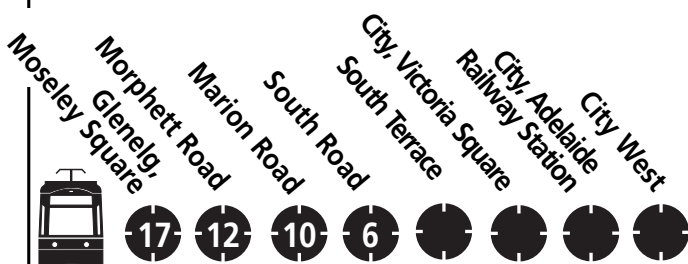

COMMENCING FROM 15 OCTOBER 2007

MONDAY TO FRIDAY

GLENELG TO City

AM SERVICE								
		5.17	5.20	5.25	5.33	5.37	5.42	5.45
	5.33	5.39	5.42	5.47	5.53	5.57	6.02	6.05
	5.53	5.59	6.02	6.07	6.13	6.17	6.22	6.25
	6.10	6.19	6.22	6.26	6.32	6.36	6.42	6.45
	6.30	6.39	6.42	6.46	6.52	6.56	7.02	7.05
	6.48	6.57	7.00	7.04	7.10	7.14	7.20	7.23
	7.00	7.09	7.12	7.17	7.25	7.29	7.35	7.38
	7.10	7.19	7.22	7.27	7.35	7.39	7.45	7.48
	7.20	7.29	7.32	7.37	7.45	7.49	7.55	7.58
	7.30	7.39	7.42	7.47	7.55	7.59	8.05	8.08
	7.37	7.46	7.49	7.54	8.02	8.06	8.12	8.15
	7.44	7.53	7.56	8.01	8.09	8.13	8.19	8.22
	7.52	8.01	8.04	8.09	8.17	8.21	8.27	8.30
	8.00	8.09	8.12	8.17	8.25	8.29	8.35	8.38
					8.30	8.34	8.40	8.43
	8.10	8.19	8.22	8.27	8.35	8.39	8.45	8.48
	8.17	8.26	8.29	8.34	8.42	8.46	8.52	8.55
					8.48	8.52	8.58	9.01
	8.30	8.39	8.42	8.47	8.55	8.59	9.05	9.08
					9.03	9.07	9.13	9.16
	8.45	8.54	8.57	9.02	9.10	9.14	9.20	9.23
					9.18	9.22	9.28	9.31
	9.00	9.09	9.12	9.17	9.25	9.29	9.35	9.38
9 am to 4 pm								
Operates at these MINUTES PAST EACH HOUR:								
	00	09	12	17	25	29	35	38
					33	37	43	46
	15	24	27	32	40	44	50	53
					48	52	58	01
	30	39	42	47	55	59	05	08
					03	07	13	16
	45	54	57	02	10	14	20	23
					18	22	28	31

Terrace to Terrace FREE Tram service

Commencing Sunday 14 October Tram travel is FREE in the City between South Terrace and the City West Campus, on North Terrace.