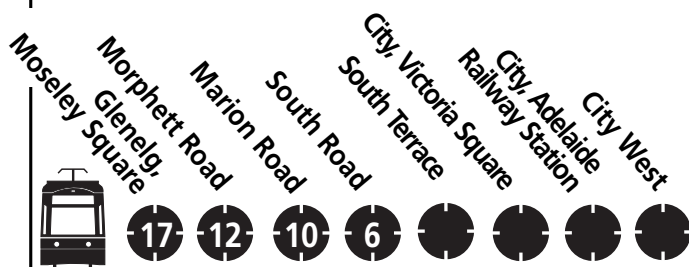

COMMENCING FROM 15 OCTOBER 2007

SUNDAY AND PUBLIC HOLIDAYS

GLENELG To City

AM SERVICE								
7.50	7.59	8.02	8.07	8.15	8.19	8.25	8.28	
8.10	8.19	8.22	8.27	8.35	8.39	8.45	8.48	
8.30	8.39	8.42	8.47	8.55	8.59	9.05	9.08	
8.50	8.59	9.02	9.07	9.15	9.19	9.25	9.28	
9.10	9.19	9.22	9.27	9.35	9.39	9.45	9.48	
9.30	9.39	9.42	9.47	9.55	9.59	10.05	10.08	
9.45	9.54	9.57	10.02	10.10	10.14	10.20	10.23	
10 am to 5 pm								
Operates at these MINUTES PAST EACH HOUR:								
00	09	12	17	25	29	35	38	
15	24	27	32	40	44	50	53	
30	39	42	47	55	59	05	08	
45	54	57	02	10	14	20	23	
FROM 5 pm								
5.00	5.09	5.12	5.17	5.25	5.29	5.35	5.38	
5.15	5.24	5.27	5.32	5.40	5.44	5.50	5.53	
5.35	5.44	5.47	5.51	5.45	6.01	6.07	6.10	
5.55	6.04	6.07	6.11	6.17	6.21	6.27	6.30	
6.15	6.24	6.27	6.31	6.37	6.41	6.47	6.50	
6.40	6.49	6.52	6.56	7.02	7.06	7.12	7.15	
7 pm to 11 pm								
Operates at these MINUTES PAST EACH HOUR:								
00	09	12	16	22	26	32	35	
20	29	32	36	42	46	52	55	
40	49	52	56	02	06	12	15	
LAST NIGHT SERVICE								
11.20	11.29	11.32	11.36	11.42	11.46	11.52	11.55	

Terrace to Terrace FREE Tram service

Commencing Sunday 14 October Tram travel is FREE in the City between South Terrace and the City West Campus, on North Terrace.