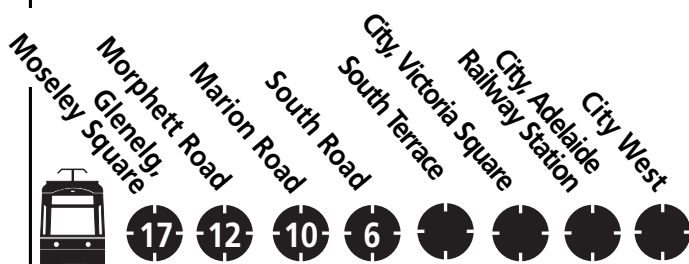

SATURDAY

GLENELG TO City

AM SERVICE							
6.40	6.49	6.52	6.56	7.02	7.06	7.12	7.15
7.00	7.09	7.12	7.16	7.22	7.26	7.32	7.35
7.20	7.29	7.32	7.36	7.42	7.46	7.52	7.55
7.40	7.49	7.52	7.57	8.05	8.09	8.15	8.18
8.00	8.09	8.12	8.17	8.25	8.29	8.35	8.38
8 am to 5 pm							
Operates at these MINUTES PAST EACH HOUR:							
00	09	12	17	25	29	35	38
15	24	27	32	40	44	50	53
30	39	42	47	55	59	05	08
45	54	57	02	10	14	20	23
FROM 5 pm							
5.00	5.09	5.12	5.17	5.25	5.29	5.35	5.38
5.15	5.24	5.27	5.32	5.40	5.44	5.50	5.53
5.35	5.44	5.47	5.51	5.47	6.01	6.07	6.10
5.55	6.04	6.07	6.11	6.17	6.21	6.27	6.30
6.15	6.24	6.27	6.31	6.37	6.41	6.47	6.50
6.40	6.49	6.52	6.56	7.02	7.06	7.12	7.15
7 pm to 11 pm							
Operates at these MINUTES PAST EACH HOUR:							
00	09	12	16	22	26	32	35
20	29	32	36	42	46	52	55
40	49	52	56	02	06	12	15
LAST NIGHT SERVICE							
11.20	11.29	11.32	11.36	11.42	11.46	11.52	11.55

Terrace to Terrace FREE Tram service

Commencing Sunday 14 October Tram travel is FREE in the City between South Terrace and the City West Campus, on North Terrace.