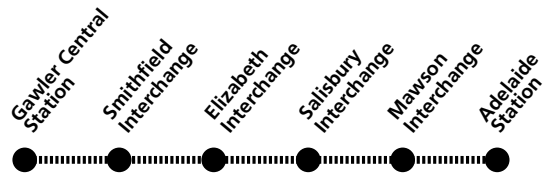

Northern Train Timetable  
Effective 27 January 2009

**Gawler Train** **Gawler Central**

**Hi Frequency Station** **Hi Frequency Stations**

**PLEASE NOTE: This timetable can be enlarged for easier reading using the "zoom" tool in your PDF viewer.**