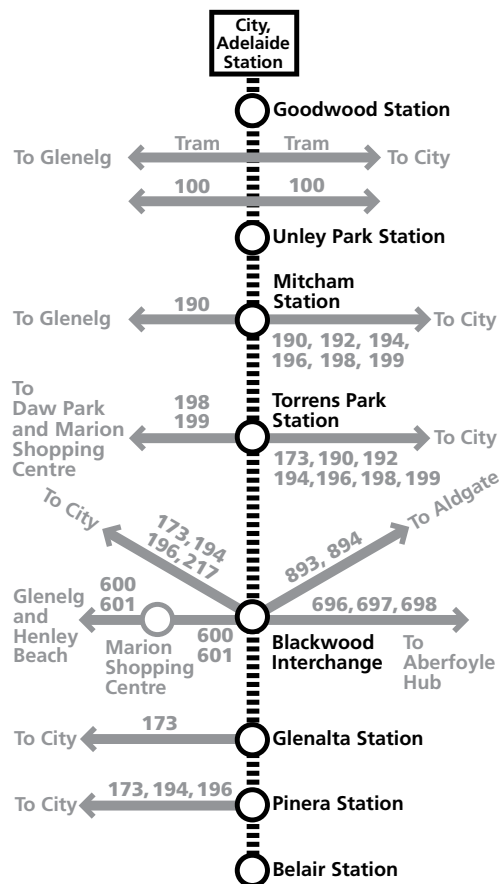

Adelaide Metro options in your area

For complete rail map, see inside

Adelaide Metro InfoLine

Lines open 7 am - 8 pm daily

Call 8210 1000

Adelaide Metro InfoCentre

Corner King William and Currie Streets, Adelaide

www.adelaidemetro.com.au

Adelaide Metro travel information

Conditions of travel

- You must validate your ticket every time you board a train – even if you board from another service.
- When travelling on a Concession / Student ticket you must carry a valid concession / student card. If you do not have your card with you, you must buy a regular fare ticket.
- Metrotickets (and proof of entitlement to Concession where applicable) must be presented for inspection on request.
- *It is an offence to travel without a valid Metroticket.*

Buying a ticket on board?

- Ticket Vending Machines are located in every train carriage and change is required to purchase a ticket on board.
- You can use $2, $1, 50c, 20c and 10c coins in the ticket machine – it does not accept 5c coins and notes. You can buy a Single trip or a Day trip ticket from the ticket machine – **Multi trip tickets are not available.** Remember to buy tickets one at a time and validate them in the Ticket Vending Machine Validator only straight away.
- Keep your ticket until you have left the station at the end of your trip as ticket checks are conducted **every day** at Adelaide Railway Station and on a random basis at all other stations. You will also need your ticket to exit the Adelaide Railway Station.

Bikes Travel Free on Trains

Bicycles may be carried FREE on rail services at the following times:

- Monday to Friday – 9.01 am to 3.00 pm and 6.00 pm until last service.
- Saturday, Sunday, and public holidays – all day.
- At all other times a separate concession ticket must be validated for bikes carried on board.

For more information visit www.adelaidemetro.com.au

PLEASE NOTE:
This timetable can be enlarged for easier reading using the "zoom" tool in your PDF viewer.

Adelaide Metro travel information

More Information

- **Adelaide Metro website** to download your timetable visit www.adelaidemetro.com.au
- **Adelaide Metro InfoLine - Call 8210 1000**
  Lines open 7 am - 8 pm daily.
  For hearing impaired, call (TTY) on 8303 0844
- **Adelaide Metro InfoCentre** corner King William and Currie Streets, Adelaide. Open 8 am - 6 pm Monday to Friday, 9 am - 5 pm Saturday and 11 am - 4 pm Sunday.

SMS or email Customer Mailing List

Let us contact you when services change with direct SMS and/or email. Visit www.adelaidemetro.com.au

Get this timetable on your mobile phone

Simply use the web browser on your Java equipped mobile phone to visit www.jnomad.com and download your timetable today.

Delays to services

Customers should be aware that roadworks and accidents can cause unforeseen delays to services.

Rewards of up to $1,000 are available

Graffiti, vandalism and violence have no place on the Adelaide Metro public transport system. For police attendance, call 131 444 (or 000 in an emergency). If you can help police solve crime, call BankSA Crime Stoppers on 1800 333 000.