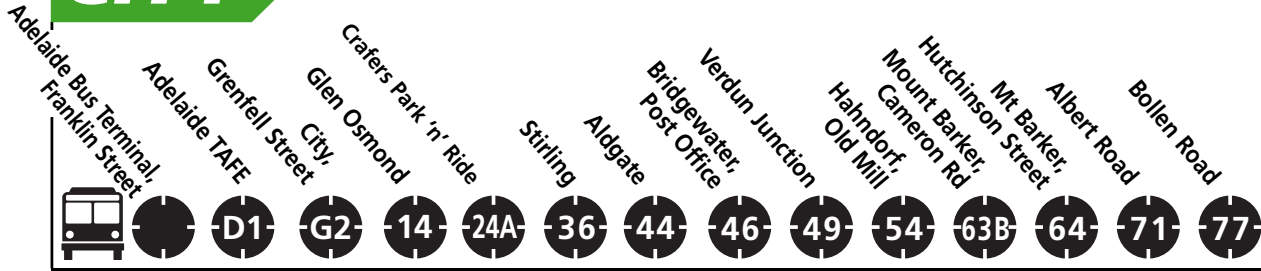

MONDAY TO FRIDAY

CITY TO Mount Barker via Hahndorf

Bus No	PM SERVICE												
864F		12.28	12.31	12.46	12.54	12.57	1.03	1.05	1.10	1.15	1.25	1.27	
840F	12.52	12.55	12.58	1.13	1.24	1.27	1.33	1.35	1.40	1.45	1.55	1.57	
864F		12.58	1.01	1.16	1.24	1.27	1.33	1.35	1.40	1.45	1.55	1.57	
864F		1.28	1.31	1.46	1.54	1.57	2.03	2.05	2.10	2.15	2.25	2.27	
840F	1.52	1.55	1.58	2.13	2.24	2.27	2.33	2.35	2.40	2.45	2.55	2.57	
864F		1.58	2.01	2.16	2.24	2.27	2.33	2.35	2.40	2.45	2.55	2.57	
864F		2.28	2.31	2.46	2.54	2.57	3.03	3.05	3.10	3.15	3.25	3.27	
864F		2.43	2.46	3.01	3.09	3.12	3.18	3.20	3.25	3.30	3.40	3.42	
840F	2.52	2.55	2.58	3.13	3.24	3.27	3.33	3.35	3.40	3.45	3.55	3.57	
835								3.35	3.40	3.45	3.55	3.57	
864F		2.58	3.01	3.16	3.24	3.27	3.33	3.35	3.40	3.45	3.55	3.57	
839											3.58	4.03	4.09
864F		3.13	3.16	3.33	3.41	3.44	3.50	3.52	3.57	4.02	4.12	4.14	
864F		3.28	3.31	3.48	3.56	3.59	4.05	4.07	4.12	4.17	4.27	4.29	
839											4.30	4.35	4.41
864F		3.48	3.51	4.08	4.16	4.19	4.25	4.27	4.32	4.37	4.47	4.49	
840F	3.58	4.01	4.04	4.21	4.32	4.35	4.41	4.43	4.48	4.53	4.63	4.65	
839											4.50	4.55	5.01
864F		4.08	4.11	4.28	4.36	4.39	4.45	4.47	4.52	4.57	5.07	5.09	
864F		4.28	4.31	4.48	4.56	4.59	5.05	5.07	5.12	5.17	5.27	5.29	
T840	4.33	4.36	4.39	4.56	4.67	4.70	4.76	4.78	4.83	4.88	5.38	5.40	
839											5.30	5.35	5.41
864F		4.48	4.51	5.09	5.17	5.20	5.26	5.28	5.33	5.38	5.48	5.50	
T840	4.48	4.51	4.54	5.14	5.25	5.28	5.34	5.36	5.41	5.46	5.96	5.98	
T840	5.03	5.06	5.09	5.31	5.42	5.45	5.51	5.53	5.58	5.63	6.13	6.15	
839											6.00	6.05	6.11
864F		5.08	5.11	5.33	5.41	5.44	5.50	5.52	5.57	6.02	6.12	6.14	
841F	5.07	5.10	5.13	5.35	5.46	5.49	5.55	5.57	5.62	5.67	6.17	6.19	
T840	5.18	5.21	5.24	5.46	5.57	5.60	5.66	5.68	5.73	5.78	6.28	6.30	
839											6.15	6.20	6.26
864F		5.28	5.31	5.53	6.01	6.04	6.10	6.12	6.17	6.22	6.32	6.34	
839											6.35	6.40	6.46
T840	5.33	5.36	5.39	6.01	6.12	6.15	6.21	6.23	6.28	6.33	6.83	6.85	
864F		5.48	5.51	6.11	6.19	6.22	6.28	6.30	6.35	6.40	6.50	6.52	
T840	5.48	5.51	5.54	6.14	6.25	6.28	6.34	6.36	6.41	6.46	6.96	6.98	
T840	6.03	6.06	6.09	6.24	6.35	6.38	6.44	6.46	6.51	6.56	7.06	7.08	
839											6.54	6.59	7.05
864F		6.08	6.11	6.26	6.34	6.37	6.43	6.45	6.50	6.55	7.05	7.07	
864		6.30	6.33	6.48	6.56	6.59	7.05	7.07	7.12	7.17	7.27	7.29	
864		7.00	7.03	7.17	7.25	7.28	7.34	7.36	7.41	7.46	7.56	7.58	
864		7.30	7.33	7.47	7.55	7.58	8.04	8.06	8.11	8.16	8.26	8.28	
864		8.30	8.33	8.47	8.55	8.58	9.04	9.06	9.11	9.16	9.26	9.28	
864		9.30	9.33	9.47	9.55	9.58	10.04	10.06	10.11	10.16	10.26	10.28	
864		10.30	10.33	10.47	10.55	10.58	11.04	11.06	11.11	11.16	11.26	11.28	
864		11.30	11.33	11.47	11.55	11.58	12.04	12.06	12.11	12.16	12.26	12.28	

LEGEND

- Transfer to connecting bus at this point
- Bus does not service this stop
- Terminates
- To or from Nairne
- School days only

[Click here to download the Routemap for this timetable.](#)
We will send you an SMS or email when your service changes! Register now!