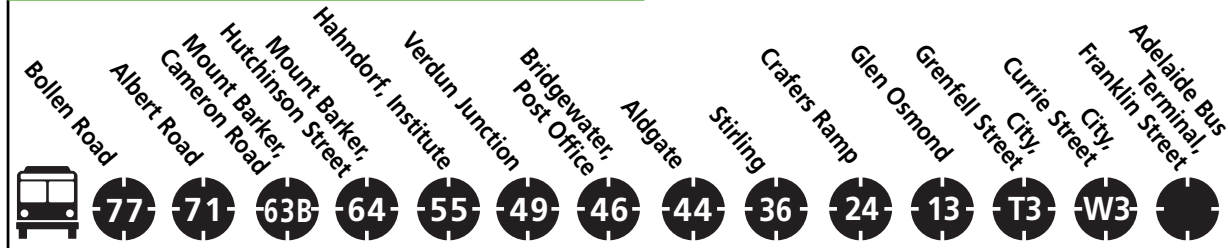

MONDAY TO FRIDAY

MOUNT BARKER **TO City via Hahndorf**

Bus No	PM SERVICE															
840F	12.00	12.02											12.27	12.42	12.45	12.47
864F	12.18	12.20											1.04	1.19	1.22	
864F	12.48	12.50											1.34	1.49	1.52	
840F	1.00	1.02											1.27	1.42	1.45	1.47
864F	1.18	1.20											2.04	2.19	2.22	
864F	1.48	1.50											2.34	2.49	2.52	
840F	2.00	2.02											2.27	2.42	2.45	2.47
864F	2.18	2.20											3.04	3.19	3.22	
864F	2.48	2.50											3.34	3.51	3.54	
840F	3.00	3.02											3.27	3.44	3.47	3.49
864F	3.18	3.20											4.04	4.19	4.22	
835	3.21	3.23	3.36	3.41												
864F	3.48	3.50	4.02	4.07	4.12	4.15	4.22	4.25	4.34	4.49	4.52					
864F	4.18	4.20	4.32	4.37	4.42	4.45	4.52	4.55	5.04	5.19	5.22					
864F	4.48	4.50	5.02	5.07	5.12	5.15	5.22	5.25	5.34	5.49	5.52					
864	5.13	5.15	5.27	5.32	5.37	5.40	5.47	5.50	5.59	6.17	6.20					
864	5.43	5.45	5.57	6.02	6.07	6.10	6.17	6.20	6.29	6.44	6.47					
864	6.13	6.15	6.27	6.32	6.37	6.40	6.47	6.50	6.59	7.14	7.17					
864	7.13	7.15	7.27	7.32	7.37	7.40	7.47	7.50	7.59	8.14	8.17					
864	8.13	8.15	8.27	8.32	8.37	8.40	8.47	8.50	8.59	9.14	9.17					
864	9.13	9.15	9.27	9.32	9.37	9.40	9.47	9.50	9.59	10.14	10.17					
864	10.13	10.15	10.27	10.32	10.37	10.40	10.47	10.50	10.59	11.14	11.17					

LEGEND

- Bus does not service this stop
- Terminates
- To or from Lobethal

[Click here to download the Routemap for this timetable.](#)
[We will send you an SMS or email when your service changes! Register now!](#)