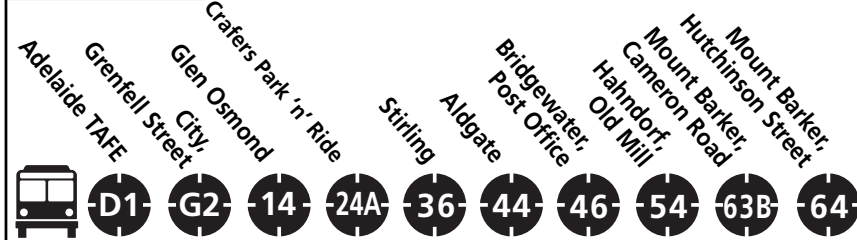

SATURDAY

CITY TO Mount Barker via Hahndorf

Bus No	A M SERVICE										
864	7.30	7.32	7.47	7.55	7.58	8.05	8.08	8.18	8.30	8.32	
864	8.00	8.02	8.17	8.25	8.28	8.35	8.38	8.48	9.00	9.02	
864	8.30	8.32	8.47	8.55	8.58	9.05	9.08	9.18	9.30	9.32	
864	9.00	9.02	9.17	9.25	9.28	9.35	9.38	9.48	10.00	10.02	
864	9.30	9.32	9.47	9.55	9.58	10.05	10.08	10.18	10.30	10.32	
864	10.00	10.02	10.17	10.25	10.28	10.35	10.38	10.48	11.00	11.02	
864	10.30	10.32	10.47	10.55	10.58	11.05	11.08	11.18	11.30	11.32	
864	11.00	11.02	11.17	11.25	11.28	11.35	11.38	11.48	12.00	12.02	
864	11.30	11.32	11.47	11.55	11.58	12.05	12.08	12.18	12.30	12.32	
	P M SERVICE										
864	12.00	12.02	12.17	12.25	12.28	12.35	12.38	12.48	1.00	1.02	
864	12.30	12.32	12.47	12.55	12.58	1.05	1.08	1.18	1.30	1.32	
864	1.00	1.02	1.17	1.25	1.28	1.35	1.38	1.48	2.00	2.02	
864	1.30	1.32	1.47	1.55	1.58	2.05	2.08	2.18	2.30	2.32	
864	2.00	2.02	2.17	2.25	2.28	2.35	2.38	2.48	3.00	3.02	
864	2.30	2.32	2.47	2.55	2.58	3.05	3.08	3.18	3.30	3.32	
864	3.00	3.02	3.17	3.25	3.28	3.35	3.38	3.48	4.00	4.02	
864	3.30	3.32	3.47	3.55	3.58	4.05	4.08	4.18	4.30	4.32	
864	4.00	4.02	4.17	4.25	4.28	4.35	4.38	4.48	5.00	5.02	
864	4.30	4.32	4.47	4.55	4.58	5.05	5.08	5.18	5.30	5.32	
864	5.00	5.02	5.17	5.25	5.28	5.35	5.38	5.48	6.00	6.02	
864	5.30	5.32	5.47	5.55	5.58	6.05	6.08	6.18	6.30	6.32	
864	6.00	6.02	6.17	6.25	6.28	6.35	6.38	6.48	7.00	7.02	
864	6.30	6.32	6.47	6.55	6.58	7.05	7.08	7.18	7.30	7.32	
864	7.30	7.32	7.47	7.55	7.58	8.05	8.08	8.18	8.30	8.32	
864	8.30	8.32	8.47	8.55	8.58	9.05	9.08	9.18	9.30	9.32	
864	9.30	9.32	9.47	9.55	9.58	10.05	10.08	10.18	10.30	10.32	
864	10.30	10.32	10.47	10.55	10.58	11.05	11.08	11.18	11.30	11.32	
864	11.30	11.32	11.47	11.55	11.58	12.05	12.08	12.18	12.30	12.32	

[Click here to download the Routemap for this timetable.](#)
We will send you an SMS or email when your service changes! Register now!