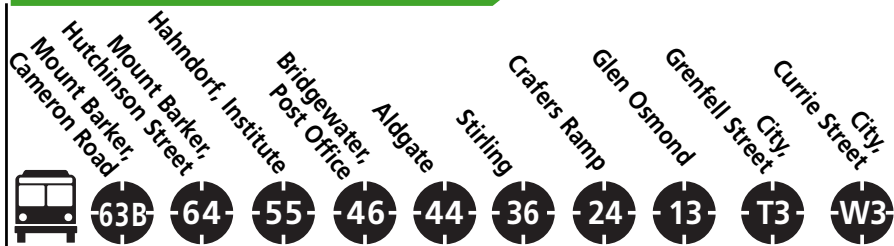

SATURDAY

MOUNT BARKER TO City via Hahndorf

Bus No	AM SERVICE									
864	6.18	6.20	6.32	6.42	6.45	6.52	6.55	7.03	7.18	7.20
864	6.48	6.50	7.02	7.12	7.15	7.22	7.25	7.33	7.48	7.50
864	7.18	7.20	7.32	7.42	7.45	7.52	7.55	8.03	8.18	8.20
864	7.48	7.50	8.02	8.12	8.15	8.22	8.25	8.33	8.48	8.50
864	8.18	8.20	8.32	8.42	8.45	8.52	8.55	9.03	9.18	9.20
864	8.48	8.50	9.02	9.12	9.15	9.22	9.25	9.33	9.48	9.50
864	9.18	9.20	9.32	9.42	9.45	9.52	9.55	10.03	10.18	10.20
864	9.48	9.50	10.02	10.12	10.15	10.22	10.25	10.33	10.48	10.50
864	10.18	10.20	10.32	10.42	10.45	10.52	10.55	11.03	11.18	11.20
864	10.48	10.50	11.02	11.12	11.15	11.22	11.25	11.33	11.48	11.50
864	11.18	11.20	11.32	11.42	11.45	11.52	11.55	12.03	12.18	12.20
864	11.48	11.50	12.02	12.12	12.15	12.22	12.25	12.33	12.48	12.50
	PM SERVICE									
864	12.18	12.20	12.32	12.42	12.45	12.52	12.55	1.03	1.18	1.20
864	12.48	12.50	1.02	1.12	1.15	1.22	1.25	1.33	1.48	1.50
864	1.18	1.20	1.32	1.42	1.45	1.52	1.55	2.03	2.18	2.20
864	1.48	1.50	2.02	2.12	2.15	2.22	2.25	2.33	2.48	2.50
864	2.18	2.20	2.32	2.42	2.45	2.52	2.55	3.03	3.18	3.20
864	2.48	2.50	3.02	3.12	3.15	3.22	3.25	3.33	3.48	3.50
864	3.18	3.20	3.32	3.42	3.45	3.52	3.55	4.03	4.18	4.20
864	3.48	3.50	4.02	4.12	4.15	4.22	4.25	4.33	4.48	4.50
864	4.18	4.20	4.32	4.42	4.45	4.52	4.55	5.03	5.18	5.20
864	4.48	4.50	5.02	5.12	5.15	5.22	5.25	5.33	5.48	5.50
864	5.18	5.20	5.32	5.42	5.45	5.52	5.55	6.03	6.18	6.20
864	5.48	5.50	6.02	6.12	6.15	6.22	6.25	6.33	6.48	6.50
864	6.18	6.20	6.32	6.42	6.45	6.52	6.55	7.03	7.18	7.20
864	7.18	7.20	7.32	7.42	7.45	7.52	7.55	8.03	8.18	8.20
864	8.18	8.20	8.32	8.42	8.45	8.52	8.55	9.03	9.18	9.20
864	9.18	9.20	9.32	9.42	9.45	9.52	9.55	10.03	10.18	10.20
864	10.18	10.20	10.32	10.42	10.45	10.52	10.55	11.03	11.18	11.20

[Click here to download the Routemap for this timetable.](#)
We will send you an SMS or email when your service changes! Register now!