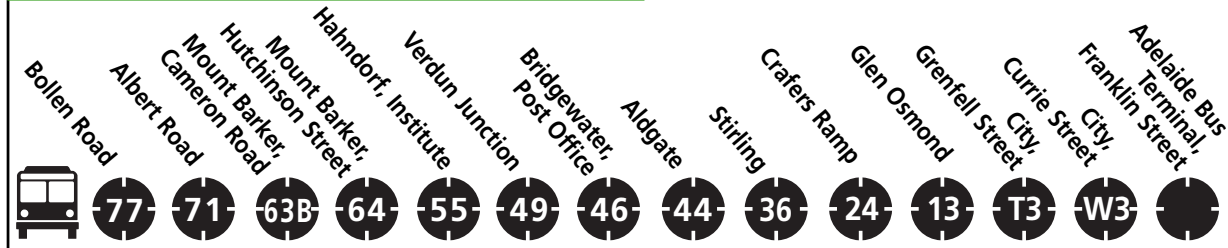

MONDAY TO FRIDAY

MOUNT BARKER to City via Hahndorf

Bus No	AM SERVICE												
864		5.43	5.45	5.57	6.02	6.07	6.10	6.17	6.20	6.29	6.43	6.46	
864		6.13	6.15	6.27	6.32	6.37	6.40	6.47	6.50	6.59	7.16	7.19	
T840		6.28	6.30							6.55	7.10	7.13	7.15
864F		6.33	6.35	6.47	6.52	6.57	7.00	7.07	7.10	7.19	7.34	7.37	
839	6.33	6.38	6.46										
T840		6.48	6.50							7.15	7.30	7.33	7.35
864F		6.53	6.55	7.07	7.12	7.17	7.20	7.27	7.30	7.39	7.56	7.59	
T840		6.58	7.00							7.25	7.42	7.45	7.47
841F			N	7.25						7.48	8.10	8.13	8.15
839	6.58	7.03	7.11										
864F		7.13	7.15	7.27	7.32	7.37	7.40	7.47	7.50	7.59	8.21	8.24	
T840		7.18	7.20							7.45	8.07	8.10	8.12
T840		7.28	7.30							7.55	8.17	8.20	8.22
839	7.18	7.23	7.31										
864F		7.33	7.35	7.47	7.52	7.57	8.00	8.07	8.10	8.19	8.41	8.44	
T840		7.38	7.40							8.05	8.27	8.30	8.32
839	7.38	7.43	7.51										
T840		7.53	7.55							8.20	8.42	8.45	8.47
864F		7.53	7.55	8.07	8.12	8.17	8.20	8.27	8.30	8.39	9.01	9.04	
T840		8.08	8.10							8.35	8.57	9.00	9.02
835		8.13	8.15	8.26	8.31								
864F		8.18	8.20	8.32	8.37	8.42	8.45	8.52	8.55	9.04	9.21	9.24	
T840		8.28	8.30							8.55	9.12	9.15	9.17
864F		8.48	8.50	9.02	9.07	9.12	9.15	9.22	9.25	9.34	9.49	9.52	
840F		9.00	9.02							9.27	9.42	9.45	9.47
864F		9.18	9.20	9.32	9.37	9.42	9.45	9.52	9.55	10.04	10.19	10.22	
864F		9.48	9.50	10.02	10.07	10.12	10.15	10.22	10.25	10.34	10.49	10.52	
840F		10.00	10.02							10.27	10.42	10.45	10.47
864F		10.18	10.20	10.32	10.37	10.42	10.45	10.52	10.55	11.04	11.19	11.22	
864F		10.48	10.50	11.02	11.07	11.12	11.15	11.22	11.25	11.34	11.49	11.52	
840F		11.00	11.02							11.27	11.42	11.45	11.47
864F		11.18	11.20	11.32	11.37	11.42	11.45	11.52	11.55	12.04	12.19	12.22	
864F		11.48	11.50	12.02	12.07	12.12	12.15	12.22	12.25	12.34	12.49	12.52	

LEGEND

- Transfer to connecting bus at this point
- Bus does not service this stop
- Terminates
- To or from Lobethal

[Click here to download the Routemap for this timetable.](#)

We will send you an SMS or email when your service changes! Register now!