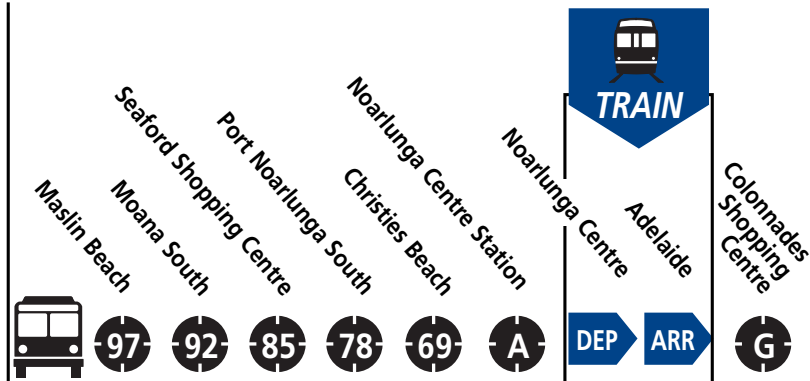

SATURDAY

MASLIN BEACH

TO

Colonnades Shopping Centre

Bus No	A M SERVICE									
741A	6.22	6.25	6.30	6.35	6.42	6.46	T	6.53	7.38	
741A	7.22	7.25	7.30	7.35	7.42	7.46	T	7.53	8.38	
741	8.22	8.25	8.30	8.35	8.42	8.46		8.53	9.38	8.48
741	9.22	9.25	9.30	9.35	9.42	9.46		9.53	10.38	9.48
741	10.22	10.25	10.30	10.35	10.42	10.46		10.53	11.38	10.48
741	11.22	11.25	11.30	11.35	11.42	11.46		11.53	12.38	11.48
P M SERVICE										
741	12.22	12.25	12.30	12.35	12.42	12.46		12.53	1.38	12.48
741	1.22	1.25	1.30	1.35	1.42	1.46		1.53	2.38	1.48
741	2.22	2.25	2.30	2.35	2.42	2.46		2.53	3.38	2.48
741	3.22	3.25	3.30	3.35	3.42	3.46		3.53	4.38	3.48
741	4.22	4.25	4.30	4.35	4.42	4.46		4.53	5.38	4.48
741A	5.29	5.32	5.36	5.40	5.46	5.50	T	5.53	6.38	
741A	6.22	6.25	6.30	6.35	6.42	6.46	T	6.53	7.38	
742	7.22	7.25	7.30	7.35		7.46	T	7.53	8.38	
742	8.22	8.25	8.30	8.35		8.46	T	8.53	9.38	
742	9.22	9.25	9.30	9.35		9.46	T	9.53	10.38	
742	10.22	10.25	10.30	10.35		10.46	T	10.53	11.38	
742	11.22	11.25	11.30	11.35		11.46	T			
A M SERVICE										
742	12.22	12.25	12.30	12.35		12.46	T			

LEGEND

  Bus does not service this stop.	 Terminates

[Click here to download the Routemap for this timetable.](#)

[We will send you an SMS or email when your service changes! Register now!](#)