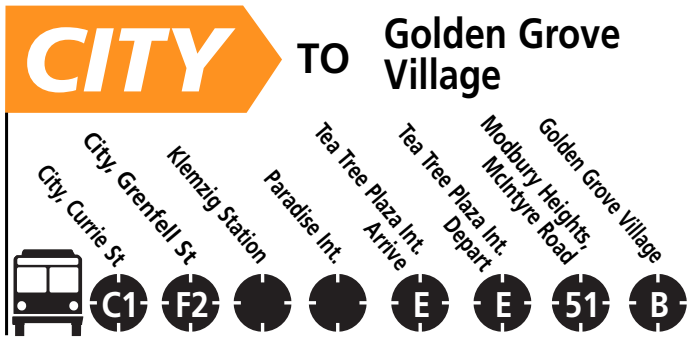

WEEKENDS AND PUBLIC HOLIDAYS

AM SERVICE									
SATURDAY ONLY									
Bus No	7.55	8.00	8.10	8.13	8.19				
J3									
545							8.25	8.34	8.43
J3	8.55	9.00	9.10	9.13	9.19				
545							9.25	9.34	9.43
AM SERVICE									
WEEKENDS AND PUBLIC HOLIDAYS									
J3	9.57	10.02	10.15	10.18	10.24				
545							10.25	10.34	10.43
J3	10.57	11.02	11.15	11.18	11.24				
545							11.25	11.34	11.43
PM SERVICE									
J3	11.57	12.02	12.15	12.18	12.24				
545							12.25	12.34	12.43
J3	12.57	1.02	1.15	1.18	1.24				
545							1.25	1.34	1.43
J3	1.57	2.02	2.15	2.18	2.24				
545							2.25	2.34	2.43
J3	2.57	3.02	3.15	3.18	3.24				
545							3.25	3.34	3.43
J3	3.57	4.02	4.15	4.18	4.24				
545							4.25	4.34	4.43
J3	4.57	5.02	5.15	5.18	5.24				
545							5.25	5.34	5.43
J3	5.57	6.02	6.15	6.18	6.24				
545							6.25	6.34	6.43
J1	7.00	7.05	7.16	7.19	7.25				
545							7.26	7.34	7.43
J1G	8.00	8.05	8.16	8.19	8.25				
545							8.26	8.34	8.43
J1G	9.00	9.05	9.16	9.19	9.25				
545							9.26	9.34	9.43
J1G	10.00	10.05	10.16	10.19	10.25				
545							10.26	10.34	10.43
J1G	11.00	11.05	11.16	11.19	11.25				
545							11.26	11.34	11.43

LEGEND

Transfer to connecting bus at this point

Bus numbers shown on white are connecting services. See separate timetable for more details

[Click here to download the Routemap for this timetable.](#)
We will send you an SMS or email when your service changes! Register now!