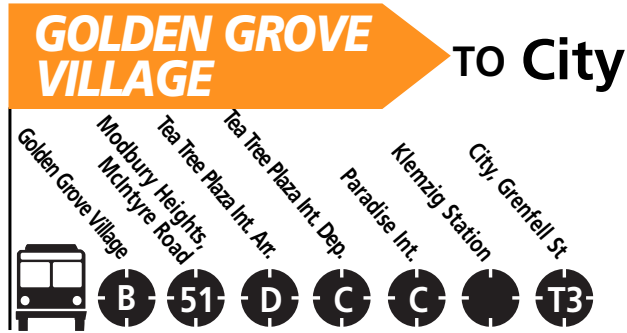

WEEKENDS AND PUBLIC HOLIDAYS

AM SERVICE SATURDAY ONLY									
Bus No									
545	6.53	7.02	7.11	7.13	7.19	7.22	7.33		
J1									
545	7.53	8.02	8.11	8.13	8.19	8.22	8.33		
J1									
545	8.55	9.04	9.13	9.15	9.21	9.24	9.37		
J3									
AM SERVICE WEEKENDS AND PUBLIC HOLIDAYS									
545	9.55	10.04	10.13	10.15	10.21	10.24	10.37		
J3									
545	10.55	11.04	11.13	11.15	11.21	11.24	11.37		
J3									
545	11.55	12.04	12.13	12.15	12.21	12.24	12.37		
J3									
PM SERVICE									
545	12.55	1.04	1.13	1.15	1.21	1.24	1.37		
J3									
545	1.55	2.04	2.13	2.15	2.21	2.24	2.37		
J3									
545	2.55	3.04	3.13	3.15	3.21	3.24	3.37		
J3									
545	3.55	4.04	4.13	4.15	4.21	4.24	4.37		
J3									
545	4.55	5.04	5.13	5.15	5.21	5.24	5.35		
J3									
545	5.55	6.04	6.13	6.15	6.21	6.24	6.35		
J3									
545	6.55	7.04	7.13	7.15	7.21	7.24	7.35		
J3									
545	7.52	8.00	8.07	8.15	8.21	8.24	8.35		
J3									
545	8.52	9.00	9.07	9.15	9.21	9.24	9.35		
J3									
545	9.42	9.50	9.57	10.00	10.06	10.09	10.20		
J1									
545	10.42	10.50	10.57	11.15	11.21	11.24	11.35		
J3									

Bus numbers shown on white are connecting services. See separate timetable for more details

LEGEND

Transfer to connecting bus at this point

Bus continues to Glenelg via the Airport & West Beach

Bus continues to the Airport

[Click here to download the Routemap for this timetable.](#)

[We will send you an SMS or email when your service changes! Register now!](#)