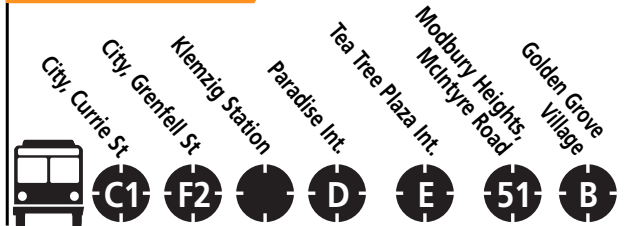

MONDAY TO FRIDAY

CITY TO Golden Grove Village

Bus No	A M SERVICE					
541	6.47	6.52	7.03	7.06	7.12	
545					7.15	7.23 7.32
541	7.17	7.22	7.33	7.36	7.42	
545					7.45	7.53 8.02
J1	7.40	7.45	7.56	7.59	8.05	
545					8.06	8.14 8.23
541	8.17	8.22	8.33	8.36	8.42	
545					8.45	8.54 9.03
541	8.47	8.52	9.03	9.06	9.12	
545					9.15	9.24 9.33
541G	9.17	9.22	9.33	9.36	9.42	
545					9.45	9.54 10.03
541G	9.47	9.52	10.03	10.06	10.12	
545					10.15	10.24 10.33
541G	10.17	10.22	10.33	10.36	10.42	
545					10.45	10.54 11.03
541G	10.47	10.52	11.03	11.06	11.12	
545					11.15	11.24 11.33
541G	11.17	11.22	11.33	11.36	11.42	
545					11.45	11.54 12.03
541G	11.47	11.52	12.03	12.06	12.12	
545					12.15	12.24 12.33
	P M SERVICE					
541G	12.17	12.22	12.33	12.36	12.42	
545					12.45	12.54 1.03
541G	12.47	12.52	1.03	1.06	1.12	
545					1.15	1.24 1.33
541G	1.17	1.22	1.33	1.36	1.42	
545					1.45	1.54 2.03
541G	1.47	1.52	2.03	2.06	2.12	
545					2.15	2.24 2.33
541G	2.17	2.22	2.33	2.36	2.42	
545					2.45	2.54 3.03
541	2.48	2.53	3.06	3.09	3.15	
545					3.16	3.25 3.35
545X	3.22	3.27			3.48	3.57 4.07
545X	3.52	3.57			4.18	4.27 4.37
545X	4.22	4.27			4.48	4.57 5.07
545X	4.37	4.42			5.03	5.12 5.22
545X	4.52	4.57			5.18	5.27 5.37
545X	5.07	5.12			5.33	5.42 5.52
545X	5.22	5.27			5.48	5.57 6.07
545X	5.37	5.42			6.03	6.12 6.22
545X	5.52	5.57			6.18	6.27 6.37
545	6.05	6.10	6.23	6.26	6.32	6.40 6.50
J2	6.25	6.30	6.41	6.44	6.50	
545					6.51	6.59 7.08
J1G	6.55	7.00	7.11	7.14	7.20	
545					7.21	7.29 7.38
J1	8.00	8.05	8.16	8.19	8.25	
545					8.26	8.34 8.43
J1	9.00	9.05	9.16	9.19	9.25	
545					9.26	9.34 9.43
J1G	10.00	10.05	10.16	10.19	10.25	
545					10.26	10.34 10.43
J1G	11.00	11.05	11.16	11.19	11.25	
545					11.26	11.34 11.43

LEGEND

- Bus does not service this stop
- Transfer to connecting bus at this point
- Bus departs from Grenfell Street stop F3

Bus numbers shown on white are connecting services. See separate timetable for more details

[Click here to download the Routemap for this timetable.](#)
We will send you an SMS or email when your service changes! Register now!