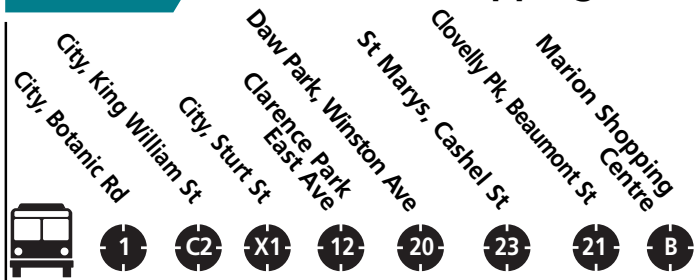

MONDAY TO FRIDAY

CITY TO St Marys and Marion Shopping Centre

Bus No	A M SERVICE							
297	6.13	6.20	6.28	6.40	6.47		6.50	7.03
297	6.43	6.50	6.58	7.10	7.17		7.20	7.33
297	7.15	7.25	7.33	7.45	7.52		7.55	8.07
296	7.30	7.40	7.48	8.00	8.07	8.11		
297	7.45	7.55	8.03	8.15	8.22		8.25	8.38
296	8.00	8.10	8.18	8.30	8.37	8.41		
297	8.15	8.25	8.33	8.45	8.52		8.55	9.08
296	8.30	8.40	8.48	9.00	9.07	9.11		
297	8.45	8.55	9.03	9.15	9.22		9.25	9.38
296	9.00	9.10	9.18	9.30	9.37	9.41		
297	9.18	9.25	9.33	9.45	9.52		9.55	10.08
296	9.33	9.40	9.48	10.00	10.07	10.11		
297	9.48	9.55	10.03	10.15	10.22		10.25	10.38
296	10.03	10.10	10.18	10.30	10.37	10.41		
297	10.18	10.25	10.33	10.45	10.52		10.55	11.08
296	10.33	10.40	10.48	11.00	11.07	11.11		
297	10.48	10.55	11.03	11.15	11.22		11.25	11.38
296	11.03	11.10	11.18	11.30	11.37	11.41		
297	11.18	11.25	11.33	11.45	11.52		11.55	12.08
296	11.33	11.40	11.48	12.00	12.07	12.11		
297	11.48	11.55	12.03	12.15	12.22		12.25	12.38

Bus changes to route shown in arrow from this point onwards

To Marden

LEGEND

Bus does not service this stop	This bus continues from this point as route shown in arrow	Bus terminates at stop Y1 King William St