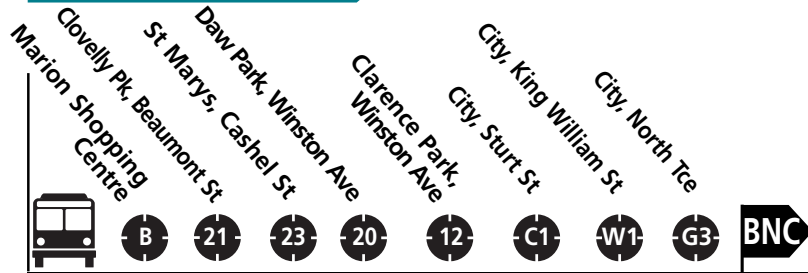

MONDAY TO FRIDAY

MARION SHOPPING CENTRE & ST MARYS

TO City

Bus No	A M SERVICE								
296			5.32	5.36	5.42	5.53	6.00	6.06	291
296			6.02	6.06	6.12	6.23	6.30	6.36	291
297	6.07	6.18		6.21	6.27	6.38	6.45	6.52	
296			6.32	6.36	6.42	6.53	7.00	7.06	291
297	6.32	6.43		6.46	6.52	7.03	7.10	7.16	291
296			6.58	7.03	7.11	7.23	7.30	7.37	291
297	7.00	7.14		7.18	7.26	7.43	7.50	8.00	291
296			7.23	7.28	7.36	7.53	8.00	8.10	
297	7.20	7.34		7.38	7.46	8.03	8.10	8.20	291
296			7.43	7.48	7.56	8.13	8.20	8.30	
297	7.40	7.54		7.58	8.06	8.23	8.30	8.40	291
296			8.03	8.08	8.16	8.33	8.40	8.50	
296			8.15	8.20	8.28	8.45	8.52	9.02	
297	8.12	8.26		8.30	8.38	8.55	9.02	9.12	291
296			8.35	8.40	8.48	9.05	9.12	9.22	
296			8.48	8.53	9.01	9.18	9.25	9.35	291
297	8.50	9.04		9.08	9.16	9.33	9.40	9.47	
296			9.18	9.23	9.31	9.48	9.55	10.02	
297	9.20	9.34		9.37	9.45	9.58	10.05	10.12	291
296			9.48	9.52	10.00	10.13	10.20	10.27	
297	9.50	10.04		10.07	10.15	10.28	10.35	10.42	291
296			10.18	10.22	10.30	10.43	10.50	10.57	
297	10.20	10.34		10.37	10.45	10.58	11.05	11.12	291
296			10.48	10.52	11.00	11.13	11.20	11.27	
297	10.50	11.04		11.07	11.15	11.28	11.35	11.42	291
296			11.18	11.22	11.30	11.43	11.50	11.57	
297	11.20	11.34		11.37	11.45	11.58	12.05	12.12	291
296			11.48	11.52	12.00	12.13	12.20	12.27	
297	11.50	12.04		12.07	12.15	12.28	12.35	12.42	291

Bus changes to route shown in arrow from this point onwards

291 To Marden

LEGEND

Bus does not service this stop	This bus continues from this point as route shown in arrow

[Click here to download the Routemap for this timetable.](#)
We will send you an SMS or email when your service changes! Register now!