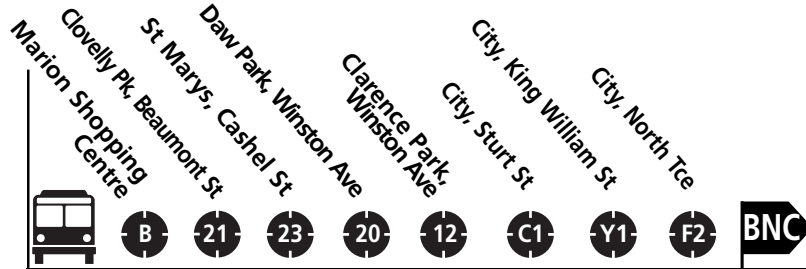

SATURDAY, SUNDAY & PUBLIC HOLIDAYS

MARION SHOPPING CENTRE & ST MARYS

TO City

Bus No	A M SERVICE - SATURDAY ONLY									
297	6.23	6.33		6.36	6.42	6.53	7.01	7.05	291	
296				7.11	7.15	7.22	7.33	7.41	7.45	291
297	7.30	7.42		7.45	7.52	8.03	8.10			
A M SERVICE - SATURDAY, SUNDAY & PUBLIC HOLIDAYS										
296				8.11	8.15	8.22	8.33	8.41	8.45	291
297	8.30	8.42		8.45	8.52	9.03	9.10			
296				9.11	9.15	9.22	9.33	9.41	9.45	291
297	9.30	9.42		9.45	9.52	10.03	10.10			
296				10.11	10.15	10.22	10.33	10.41	10.45	291
297	10.30	10.42		10.45	10.52	11.03	11.10			
296				11.11	11.15	11.22	11.33	11.41	11.45	291
297	11.30	11.42		11.45	11.52	12.03	12.10			
P M SERVICE										
296				12.11	12.15	12.22	12.33	12.41	12.45	291
297	12.30	12.42		12.45	12.52	1.03	1.10			
296				1.11	1.15	1.22	1.33	1.41	1.45	291
297	1.30	1.42		1.45	1.52	2.03	2.10			
296				2.11	2.15	2.22	2.33	2.41	2.45	291
297	2.30	2.42		2.45	2.52	3.03	3.10			
296				3.11	3.15	3.22	3.33	3.41	3.45	291
297	3.30	3.42		3.45	3.52	4.03	4.10			
296				4.11	4.15	4.22	4.33	4.41	4.45	291
297	4.30	4.42		4.45	4.52	5.03	5.10			
296				5.11	5.15	5.22	5.33	5.41	5.45	291
297	5.30	5.42		5.45	5.52	6.03	6.10			
296				6.11	6.15	6.22	6.33	6.46	6.50	291
297	6.30	6.42		6.45	6.52	7.03	7.10			
297	7.07	7.18		7.21	7.27	7.38	7.46	7.50	291	
296				7.51	7.57	8.08	8.14			
297	8.07	8.18		8.21	8.27	8.38	8.46	8.50	291	
296				8.51	8.57	9.08	9.14			
297	9.07	9.18		9.21	9.27	9.38	9.46	9.50	291	
296				9.51	9.57	10.08	10.14			
297	10.07	10.18		10.21	10.27	10.38	10.46	10.50	291	
296				11.21	11.27	11.38	11.46	11.50	291	

Bus changes to route shown in arrow from this point onwards

To Marden

LEGEND

Terminates	Bus does not service this stop	This bus continues from this point as route shown in arrow

[Click here to download the Routemap for this timetable.](#)