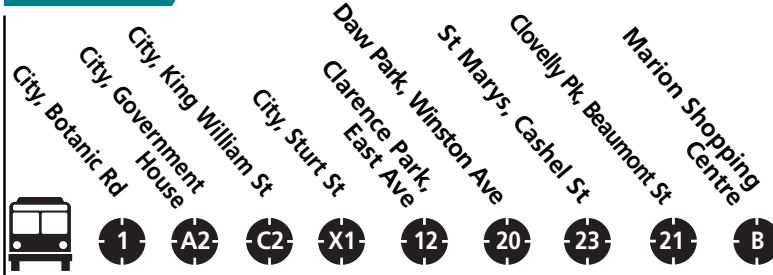

SATURDAY, SUNDAY & PUBLIC HOLIDAYS

CITY TO St Marys and Marion Shopping Centre

Bus No	A M SERVICE - SATURDAY ONLY									
297	7.40		7.45	7.51	8.03	8.10		8.13	8.23	
296	8.29		8.35	8.41	8.53	9.00	9.04			
A M SERVICE - SATURDAY, SUNDAY & PUBLIC HOLIDAYS										
297			9.02	9.05	9.11	9.23	9.30		9.33	9.45
296	9.29		9.35	9.41	9.53	10.00	10.04			
297			10.02	10.05	10.11	10.23	10.30		10.33	10.45
296	10.29		10.35	10.41	10.53	11.00	11.04			
297			11.02	11.05	11.11	11.23	11.30		11.33	11.45
296	11.29		11.35	11.41	11.53	12.00	12.04			
P M SERVICE										
297			12.02	12.05	12.11	12.23	12.30		12.33	12.45
296	12.29		12.35	12.41	12.53	1.00	1.04			
297			1.02	1.05	1.11	1.23	1.30		1.33	1.45
296	1.29		1.35	1.41	1.53	2.00	2.04			
297			2.02	2.05	2.11	2.23	2.30		2.33	2.45
296	2.29		2.35	2.41	2.53	3.00	3.04			
297			3.02	3.05	3.11	3.23	3.30		3.33	3.45
296	3.29		3.35	3.41	3.53	4.00	4.04			
297			4.02	4.05	4.11	4.23	4.30		4.33	4.45
296	4.29		4.35	4.41	4.53	5.00	5.04			
297			5.02	5.05	5.11	5.23	5.30		5.33	5.45
296	5.29		5.35	5.41	5.53	6.00	6.04			
297			6.02	6.05	6.11	6.23	6.30		6.33	6.45
296	6.25		6.30	6.36	6.47	6.53	6.57			
297			6.47	6.50	6.56	7.07	7.13		7.16	7.27
296D	7.13		7.20	7.26	7.37	7.43				
297			7.50	7.56	8.07	8.13		8.16	8.27	
296D	8.15		8.20	8.26	8.37	8.43				
297			8.50	8.56	9.07	9.13		9.16	9.27	
296D	9.15		9.20	9.26	9.37	9.43				
297			9.50	9.56	10.07	10.13		10.16	10.27	
296D	10.15		10.20	10.26	10.37	10.43				
297			11.15	11.20	11.26	11.37	11.43		11.46	11.57

LEGEND

<p>Terminates</p>	<p>Bus does not service this stop</p>
-------------------	---------------------------------------

Click here to download the Routemap for this timetable.

We will send you an SMS or email when your service changes! Register now!

Bus changes to route shown in arrow from this point onwards

To Marden

LEGEND

Terminates	Bus does not service this stop	This bus continues from this point as route shown in arrow

[Click here to download the Routemap for this timetable.](#)