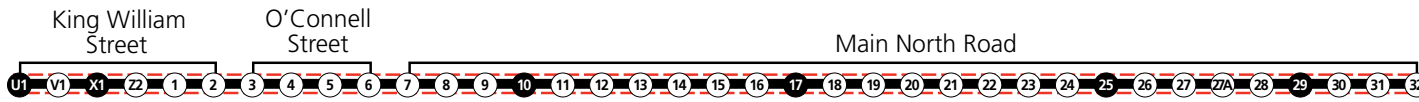

MAX 15 GO ZONE City → to Gepps Cross 222, 224 and 228 Go Zone

Monday to Friday		Morning - AM																
Route Number »		224	222	222	224	222	224	222	224	222	222	224	222	224	222	224	222	224
City, Victoria Square	U1	6.22	6.37	6.52	7.02	7.17	7.32	7.47	7.52	8.02	8.15	8.25	8.39	8.54	9.09	9.24	9.39	9.54
City, King William Street	X1	6.24	6.39	6.54	7.04	7.19	7.34	7.49	7.54	8.04	8.17	8.27	8.41	8.56	9.11	9.26	9.41	9.56
Main North Road	10	6.35	6.50	7.05	7.15	7.30	7.45	8.00	8.05	8.15	8.28	8.38	8.52	9.07	9.22	9.37	9.52	10.07
Main North Road	17	6.40	6.55	7.10	7.20	7.35	7.50	8.05	8.10	8.20	8.33	8.43	8.57	9.12	9.27	9.42	9.57	10.12
Main North Road	25	6.48	7.03	7.18	7.28	7.43	7.58	8.13	8.18	8.28	8.41	8.51	9.05	9.20	9.35	9.50	10.05	10.20
Main North Road	29	6.52	7.07	7.22	7.32	7.47	8.02	8.17	8.22	8.32	8.45	8.55	9.09	9.24	9.39	9.54	10.09	10.24

Monday to Friday		Morning - AM								Afternoon - PM								
Route Number »		222	224	222	224	222	224	222	224	222	224	222	224	222	224	222	224	222
City, Victoria Square	U1	10.09	10.24	10.39	10.54	11.09	11.24	11.39	11.54	12.09	12.24	12.39	12.54	1.09	1.24	1.39	1.54	2.09
City, King William Street	X1	10.11	10.26	10.41	10.56	11.11	11.26	11.41	11.56	12.11	12.26	12.41	12.56	1.11	1.26	1.41	1.56	2.11
Main North Road	10	10.22	10.37	10.52	11.07	11.22	11.37	11.52	12.07	12.22	12.37	12.52	1.07	1.22	1.37	1.52	2.07	2.22
Main North Road	17	10.27	10.42	10.57	11.12	11.27	11.42	11.57	12.12	12.27	12.42	12.57	1.12	1.27	1.42	1.57	2.12	2.27
Main North Road	25	10.35	10.50	11.05	11.20	11.35	11.50	12.05	12.20	12.35	12.50	1.05	1.20	1.35	1.50	2.05	2.20	2.35
Main North Road	29	10.39	10.54	11.09	11.24	11.39	11.54	12.09	12.24	12.39	12.54	1.09	1.24	1.39	1.54	2.09	2.24	2.39

MAX 15 GO ZONE Mawson Lakes Go Zone - stop 29 to Mawson Interchange
Maximum wait 15 minutes

Get your **MAWSON LAKES** Go Zone timetable! (224)
YOU WILL ONLY NEED ONE TIMETABLE. (224)

Catch any of these buses: **222** and **224**

Maximum wait 15 minutes
7.30 am to 6.30 pm Monday to Friday
30 minutes at night, Saturday, Sunday and public holidays

PLEASE NOTE: This timetable can be enlarged for easier reading using the "zoom" tool in your PDF viewer.

Click here to download the Routemap for this timetable.

We will send you an SMS or email when your service changes! Register now!