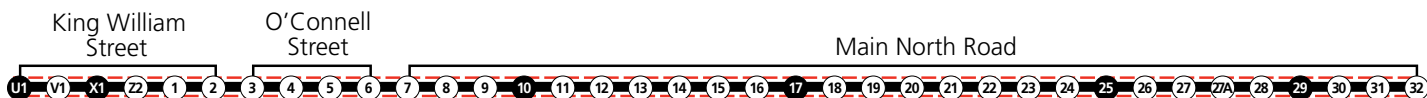

MAX 15 GO ZONE City → to Gepps Cross 222, 224 and 228 Go Zone

Monday to Friday		Afternoon - PM																
Route Number »		224	222	224	222	224	224	222	224	224	222	224	222	224	222	224	222	224
City, Victoria Square	U1	2.24	2.39	2.53	3.08	3.23	3.38	3.45	3.53	4.08	4.14	4.23	4.37	4.51	4.59	5.06	5.14	5.20
City, King William Street	X1	2.26	2.41	2.55	3.10	3.25	3.40	3.47	3.55	4.10	4.16	4.25	4.39	4.53	5.01	5.08	5.16	5.22
Main North Road	10	2.37	2.52	3.06	3.21	3.36	3.51	3.58	4.06	4.21	4.27	4.36	4.50	5.04	5.12	5.19	5.27	5.33
Main North Road	17	2.42	2.57	3.11	3.26	3.41	3.56	4.03	4.11	4.26	4.32	4.41	4.55	5.09	5.17	5.24	5.32	5.38
Main North Road	25	2.50	3.05	3.19	3.34	3.49	4.04	4.11	4.19	4.34	4.40	4.49	5.03	5.17	5.25	5.32	5.40	5.46
Main North Road	29	2.54	3.09	3.23	3.38	3.53	4.08	4.15	4.23	4.38	4.44	4.53	5.07	5.21	5.29	5.36	5.44	5.50

Monday to Friday		Afternoon - PM																
Route Number »		224	222	222	224	222	224	222	228	224	228	224	228	224	228	224	228	224
City, Victoria Square	U1	5.34	5.49	6.02	6.19	6.30	6.50	6.57	7.20	7.50	8.20	8.50	9.20	9.50	10.20	10.50	11.20	11.50
City, King William Street	X1	5.36	5.51	6.04	6.21	6.32	6.52	6.59	7.22	7.52	8.22	8.52	9.22	9.52	10.22	10.52	11.22	11.52
Main North Road	10	5.47	6.02	6.15	6.30	6.41	7.01	7.08	7.31	8.01	8.31	9.01	9.31	10.01	10.31	11.01	11.31	12.01
Main North Road	17	5.52	6.07	6.20	6.35	6.46	7.06	7.13	7.36	8.06	8.36	9.06	9.36	10.06	10.36	11.06	11.36	12.06
Main North Road	25	6.00	6.15	6.28	6.43	6.51	7.11	7.18	7.41	8.11	8.41	9.11	9.41	10.11	10.41	11.11	11.41	12.11
Main North Road	29	6.04	6.19	6.32	6.47	6.55	7.15	7.22	7.45	8.15	8.45	9.15	9.45	10.15	10.45	11.15	11.45	12.15

MAX 15 GO ZONE Mawson Lakes Go Zone - stop 29 to Mawson Interchange
Maximum wait 15 minutes
Get your **MAWSON LAKES** Go Zone timetable! (224)
YOU WILL ONLY NEED ONE TIMETABLE. (224)
Catch any of these buses: 222 and 224
Maximum wait 15 minutes
7.30 am to 6.30 pm Monday to Friday
30 minutes at night, Saturday, Sunday and public holidays

PLEASE NOTE: This timetable can be enlarged for easier reading using the "zoom" tool in your PDF viewer.

Click here to download the Routemap for this timetable.

We will send you an SMS or email when your service changes! Register now!