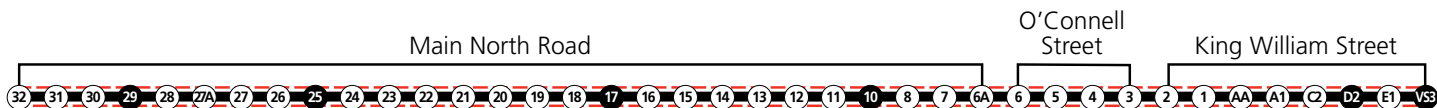

MAX 15 GO ZONE **Gepps Cross → to City 224 and 228 Go Zone**

Sunday and public holidays		Morning - AM								Afternoon - PM						
Route Number »		224	228	224	228	224	228	224	228	224	228	224	228	224	228	224
Main North Road	29	8.18	8.48	9.18	9.48	10.18	10.48	11.18	11.48	12.18	12.48	1.18	1.48	2.18	2.48	3.18
Main North Road	25	8.21	8.51	9.21	9.51	10.21	10.51	11.21	11.51	12.21	12.51	1.21	1.51	2.21	2.51	3.21
Main North Road	17	8.31	9.01	9.31	10.01	10.31	11.01	11.31	12.01	12.31	1.01	1.31	2.01	2.31	3.01	3.31
Main North Road	10	8.36	9.05	9.36	10.06	10.36	11.06	11.36	12.06	12.36	1.06	1.36	2.06	2.36	3.06	3.36
City, King William Street	D2	8.46	9.16	9.46	10.16	10.46	11.16	11.46	12.16	12.46	1.16	1.46	2.16	2.46	3.16	3.46

Sunday and public holidays		Afternoon - PM														
Route Number »		228	224	228	224	228	224	228	224	228	224	228	224	228	224	228
Main North Road	29	3.48	4.18	4.48	5.18	5.48	6.18	6.48	7.18	7.47	8.17	8.47	9.17	9.47	10.17	10.47
Main North Road	25	3.51	4.21	4.51	5.21	5.51	6.21	6.51	7.21	7.50	8.20	8.50	9.20	9.50	10.20	10.50
Main North Road	17	4.01	4.31	5.01	5.31	6.01	6.31	7.01	7.26	7.55	8.25	8.55	9.25	9.55	10.25	10.55
Main North Road	10	4.06	4.36	5.06	5.36	6.06	6.36	7.06	7.31	8.00	8.30	9.00	9.30	10.00	10.30	11.00
City, King William Street	D2	4.16	4.46	5.16	5.46	6.16	6.46	7.16	7.39	8.08	8.38	9.08	9.38	10.08	10.38	11.08

MAX 15 GO ZONE Main North Road Go Zone - Victoria Square, City to stop 32 Main North Road
Maximum wait 15 minutes

Catch any of these buses: **222, 224 and 228**
Maximum wait 15 minutes 7.30 am to 6.30 pm Monday to Friday
30 minutes at night, Saturday, Sunday and public holidays

PLEASE NOTE: This timetable can be enlarged for easier reading using the "zoom" tool in your PDF viewer.

Click here to download the Routemap for this timetable.

We will send you an SMS or email when your service changes! Register now!