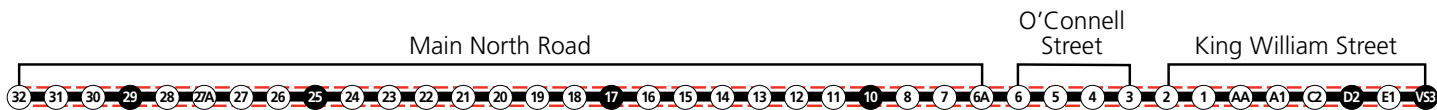

**MAX 15 GO ZONE** Main North Road Go Zone - Victoria Square, City to stop 32 Main North Road  
*Maximum wait 15 minutes*

Catch any of these buses: **222, 224 and 228**

**Maximum wait 15 minutes 7.30 am to 6.30 pm Monday to Friday  
 30 minutes at night, Saturday, Sunday and public holidays**

**MAX 15 GO ZONE** **Gepps Cross → to City 224 and 228 Go Zone**

Saturday		Morning - AM											Afternoon - PM					
Route Number »		228	224	228	224	228	224	228	224	228	224	228	224	228	224	228	224	228
Main North Road	<b>29</b>	6.48	7.18	7.48	8.18	8.48	9.18	9.48	10.18	10.48	11.18	11.48	<b>12.18</b>	<b>12.48</b>	<b>1.18</b>	<b>1.48</b>	<b>2.18</b>	<b>2.48</b>
Main North Road	<b>25</b>	6.51	7.21	7.51	8.21	8.51	9.21	9.51	10.21	10.51	11.21	11.51	<b>12.21</b>	<b>12.51</b>	<b>1.21</b>	<b>1.51</b>	<b>2.21</b>	<b>2.51</b>
Main North Road	<b>17</b>	7.01	7.31	8.01	8.31	9.01	9.31	10.01	10.31	11.01	11.31	<b>12.01</b>	<b>12.31</b>	<b>1.01</b>	<b>1.31</b>	<b>2.01</b>	<b>2.31</b>	<b>3.01</b>
Main North Road	<b>10</b>	7.06	7.36	8.06	8.36	9.06	9.36	10.06	10.36	11.06	11.36	<b>12.06</b>	<b>12.36</b>	<b>1.06</b>	<b>1.36</b>	<b>2.06</b>	<b>2.36</b>	<b>3.06</b>
City, King William Street	<b>D2</b>	7.16	7.46	8.16	8.46	9.16	9.46	10.16	10.46	11.16	11.46	<b>12.16</b>	<b>12.46</b>	<b>1.16</b>	<b>1.46</b>	<b>2.16</b>	<b>2.46</b>	<b>3.16</b>