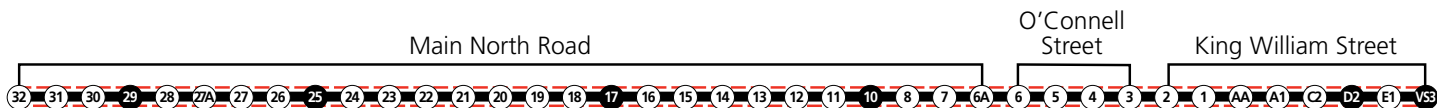

**MAX 15 GO ZONE** Main North Road Go Zone - Victoria Square, City to stop 32 Main North Road  
*Maximum wait 15 minutes*

Catch any of these buses: **222, 224 and 228**

**Maximum wait 15 minutes 7.30 am to 6.30 pm Monday to Friday**  
**30 minutes at night, Saturday, Sunday and public holidays**

**MAX 15 GO ZONE** **Gepps Cross → to City 222, 224 and 228 Go Zone**

Monday to Friday		Afternoon - PM																	
Route Number »		224	222	224	222	224	222	224	222	224	222	224	222	224	222	224	222	224	222
Main North Road	<b>29</b>	1.40	1.55	2.10	2.25	2.40	2.55	3.10	3.25	3.37	3.52	4.07	4.22	4.37	4.52	5.02	5.10	5.22	5.32
Main North Road	<b>25</b>	1.44	1.59	2.14	2.29	2.44	2.59	3.14	3.29	3.41	3.56	4.11	4.26	4.41	4.56	5.06	5.14	5.26	5.36
Main North Road	<b>17</b>	1.53	2.08	2.23	2.38	2.53	3.08	3.23	3.38	3.50	4.05	4.20	4.35	4.52	5.07	5.17	5.25	5.37	5.47
Main North Road	<b>10</b>	1.58	2.13	2.28	2.43	2.58	3.13	3.28	3.43	3.55	4.10	4.25	4.40	4.57	5.12	5.22	5.30	5.42	5.52
City, King William Street	<b>D2</b>	2.13	2.28	2.43	2.58	3.13	3.28	3.43	3.58	4.12	4.26	4.40	4.55	5.16	5.29	5.39	5.47	5.59	6.09