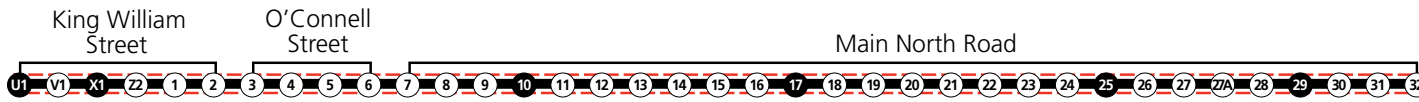

MAX 15th GO ZONE City → to Gepps Cross 224 and 228 Go Zone

Sunday and public holidays		Morning - AM								Afternoon - PM							
Route Number »		228	224	228	224	228	224	228	224	228	224	228	224	228	224	228	224
City, King William Street	X1	8.04	8.34	9.04	9.34	10.04	10.34	11.04	11.34	12.04	12.34	1.04	1.34	2.04	2.34	3.04	3.34
Main North Road	10	8.14	8.44	9.14	9.44	10.14	10.44	11.14	11.44	12.14	12.44	1.14	1.44	2.14	2.44	2.14	3.44
Main North Road	17	8.19	8.49	9.19	9.49	10.19	10.49	11.19	11.49	12.19	12.49	1.19	1.49	2.19	2.49	3.19	3.49
Main North Road	25	8.28	8.58	9.28	9.58	10.28	10.58	11.28	11.58	12.28	12.58	1.28	1.58	2.28	2.58	3.28	3.58
Main North Road	29	8.32	9.02	9.32	10.02	10.32	11.02	11.32	12.02	12.32	1.02	1.32	2.02	2.32	3.02	3.32	4.02

Sunday and public holidays		Afternoon - PM														
Route Number »		228	224	228	224	228	224	228	224	228	224	228	224	228	224	224
City, King William Street	X1	4.04	4.34	5.04	5.34	6.04	6.34	7.04	7.34	8.04	8.34	9.04	9.34	10.04	10.34	11.34
Main North Road	10	4.14	4.44	5.14	5.44	6.14	6.42	7.12	7.42	8.12	8.42	9.12	9.42	10.12	10.42	11.42
Main North Road	17	4.19	4.49	5.19	5.49	6.19	6.47	7.17	7.47	8.17	8.47	9.17	9.47	10.17	10.47	11.47
Main North Road	25	4.28	4.58	5.28	5.58	6.28	6.52	7.22	7.52	8.22	8.52	9.22	9.52	10.22	10.52	11.52
Main North Road	29	4.32	5.02	5.32	6.02	6.32	6.56	7.26	7.56	8.26	8.56	9.26	9.56	10.26	10.56	11.56

MAX 15th GO ZONE Mawson Lakes Go Zone - stop 29 to Mawson Interchange
Maximum wait 15 minutes

Get your **MAWSON LAKES** Go Zone timetable! (224)
YOU WILL ONLY NEED ONE TIMETABLE. (224)

Catch any of these buses: **222** and **224**

Maximum wait 15 minutes
7.30 am to 6.30 pm Monday to Friday
30 minutes at night, Saturday, Sunday and public holidays

PLEASE NOTE: This timetable can be enlarged for easier reading using the "zoom" tool in your PDF viewer.

Click here to download the Routemap for this timetable.

We will send you an SMS or email when your service changes! Register now!