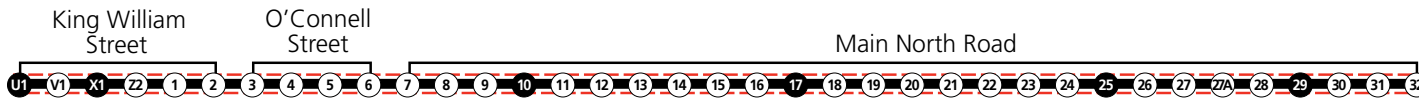

MAX 15th GO ZONE City → to Gepps Cross 224 and 228 Go Zone

Saturday	Morning - AM									Afternoon - PM								
	Route Number »	224	228	224	228	224	228	224	228	224	228	224	228	224	228	224	228	224
City, King William Street	X1	7.34	8.04	8.34	9.04	9.34	10.04	10.34	11.04	11.34	12.04	12.34	1.04	1.34	2.04	2.34	3.04	3.34
Main North Road	10	7.39	8.09	8.39	9.09	9.39	10.09	10.39	11.09	11.39	12.09	12.39	1.09	1.39	2.09	2.39	3.09	3.39
Main North Road	17	7.49	8.19	8.49	9.19	9.49	10.19	10.49	11.19	11.49	12.19	12.49	1.19	1.49	2.19	2.49	3.19	3.49
Main North Road	25	7.58	8.28	8.58	9.28	9.58	10.28	10.58	11.28	11.58	12.28	12.58	1.28	1.58	2.28	2.58	3.28	3.58
Main North Road	29	8.02	8.32	9.02	9.32	10.02	10.32	11.02	11.32	12.02	12.32	1.02	1.32	2.02	2.32	3.02	3.32	4.02

Saturday	Afternoon - PM																Morning - AM	
	Route Number »	228	224	228	224	228	224	228	224	228	224	228	224	228	224	228		224
City, King William Street	X1	4.04	4.34	5.04	5.34	6.04	6.34	7.04	7.34	8.04	8.34	9.04	9.34	10.04	10.34	11.04	11.34	12.04
Main North Road	10	4.09	4.39	5.09	5.39	6.09	6.39	7.09	7.39	8.09	8.39	9.09	9.39	10.09	10.39	11.09	11.39	12.09
Main North Road	17	4.19	4.49	5.19	5.49	6.19	6.47	7.17	7.47	8.17	8.47	9.17	9.47	10.17	10.47	11.17	11.47	12.17
Main North Road	25	4.28	4.58	5.28	5.58	6.28	6.52	7.22	7.52	8.22	8.52	9.22	9.52	10.22	10.52	11.22	11.52	12.22
Main North Road	29	4.32	5.02	5.32	6.02	6.32	6.56	7.26	7.56	8.26	8.56	9.26	9.56	10.26	10.56	11.26	11.56	12.26

MAX 15th GO ZONE Mawson Lakes Go Zone - stop 29 to Mawson Interchange
Maximum wait 15 minutes
Get your **MAWSON LAKES** Go Zone timetable! (224)
YOU WILL ONLY NEED ONE TIMETABLE. (224)
Catch any of these buses: 222 and 224
Maximum wait 15 minutes
7.30 am to 6.30 pm Monday to Friday
30 minutes at night, Saturday, Sunday and public holidays

PLEASE NOTE: This timetable can be enlarged for easier reading using the "zoom" tool in your PDF viewer.

Click here to download the Routemap for this timetable.

We will send you an SMS or email when your service changes! Register now!