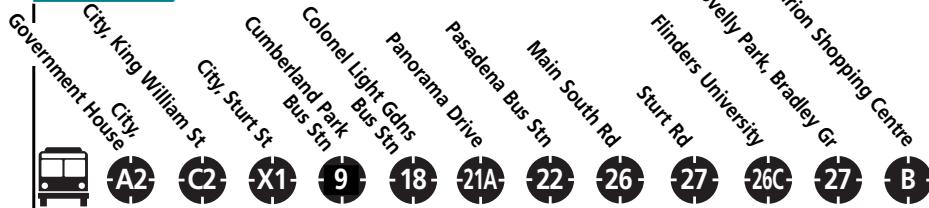

MONDAY TO FRIDAY

TO Colonel Light Gardens, Panorama, Flinders University & Marion Shopping Centre

Bus No	A2	C2	X1	9	18	21A	22	26	27	26C	27	B
210	5.57	6.00	6.07	6.15	6.20	6.25	6.26	6.31		6.35		
218U	6.27	6.30	6.37	6.45	6.50		6.52	6.57		7.02	Continues to Aberfoyle Hub	
210	6.42	6.45	6.52	7.02	7.07	7.12	7.13	7.18		7.23		
213	6.57	7.00	7.07	7.17	7.22						7.32	7.43
218U	7.12	7.15	7.23	7.33	7.39		7.41	7.46		7.51	Continues to Aberfoyle Hub	
F40		7.25		7.38	7.43		7.45			7.53		
213	7.22	7.25	7.33	7.43	7.49						8.00	8.10
210	7.32	7.35	7.43	7.53	7.59	8.04	8.06	8.11		8.16		
218U	7.42	7.45	7.53	8.03	8.09		8.11	8.16		8.21	Continues to Aberfoyle Hub	
F40		7.55		8.08	8.13		8.15			8.23		
213	7.52	7.55	8.03	8.13	8.19						8.30	8.40
210	8.02	8.05	8.13	8.23	8.29	8.34	8.36	8.41		8.46		
218U	8.12	8.15	8.23	8.33	8.39		8.41	8.46		8.51	Continues to Aberfoyle Hub	
F40		8.25		8.38	8.43		8.45			8.53		
213	8.22	8.25	8.33	8.43	8.49						9.00	9.10
210	8.32	8.35	8.43	8.53	8.59	9.04	9.06	9.11		9.16		
218U	8.42	8.45	8.53	9.03	9.09		9.11	9.16		9.21	Continues to Aberfoyle Hub	
F40		8.55		9.08	9.13		9.15			9.23		
213	8.52	8.55	9.03	9.13	9.19						9.30	9.40
210	9.02	9.05	9.13	9.23	9.29	9.34	9.36	9.41		9.46		
218U	9.12	9.15	9.23	9.33	9.39		9.41	9.46		9.51	Continues to Aberfoyle Hub	
F40		9.25		9.38	9.43		9.45			9.53		
213	9.22	9.25	9.33	9.43	9.49						10.00	10.10
210	9.32	9.35	9.43	9.53	9.59	10.04	10.06	10.11		10.16		
218U	9.42	9.45	9.53	10.03	10.09		10.11	10.16		10.21	Continues to Aberfoyle Hub	
F40		9.55		10.08	10.13		10.15			10.23		
213	9.52	9.55	10.03	10.13	10.19						10.30	10.40
210	10.02	10.05	10.13	10.23	10.29	10.34	10.36	10.41		10.46		
218U	10.12	10.15	10.23	10.33	10.39		10.41	10.46		10.51	Continues to Aberfoyle Hub	
F40		10.25		10.38	10.43		10.45			10.53		
213	10.22	10.25	10.33	10.43	10.49						11.00	11.10
211	10.28	10.31	10.39	10.49	10.55							
210	10.35	10.38	10.46	10.56	11.02	11.07	11.08	11.13		11.18		
211	10.45	10.48	10.56	11.06	11.12							
213	10.55	10.58	11.06	11.16	11.22						11.32	11.40
T219	10.57	11.00		11.13	11.18		11.20	Continues to Aberfoyle Hub				
210	11.05	11.08	11.16	11.26	11.32	11.37	11.38	11.43		11.48		
218	11.15	11.18	11.26	11.36	11.42		11.44	11.49	Continues to Aberfoyle Hub			
213	11.25	11.28	11.36	11.46	11.52						12.02	12.10
T219	11.27	11.30		11.43	11.48		11.50	Continues to Aberfoyle Hub				
210	11.35	11.38	11.46	11.56	12.02	12.07	12.08	12.13		12.18		
211	11.45	11.48	11.56	12.06	12.12							
213	11.55	11.58	12.06	12.16	12.22						12.32	12.40
T219	11.57	12.00		12.13	12.18		12.20	Continues to Aberfoyle Hub				