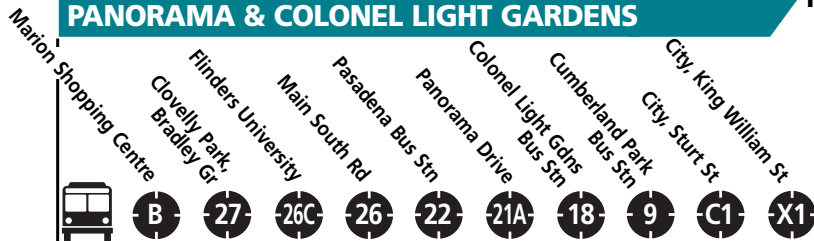

MONDAY TO FRIDAY

MARION SHOPPING CENTRE, FLINDERS UNIVERSITY, PANORAMA & COLONEL LIGHT GARDENS

TO City

Bus No	P M SERVICE												
T219					12.16					12.18	12.22		12.35
218					12.13	12.18				12.20	12.26	12.36	12.45
213	12.10	12.19								12.30	12.36	12.46	12.55
210					12.23	12.28	12.33	12.35	12.40	12.46	12.56	1.05	
T219										12.48	12.52		1.05
211										12.50	12.56	1.06	1.15
213	12.40	12.49								1.00	1.06	1.16	1.25
210					12.53	12.58	1.03	1.05	1.10	1.16	1.26	1.35	
T219										1.18	1.22		1.35
218					1.13	1.18				1.20	1.26	1.36	1.45
213	1.10	1.19								1.30	1.36	1.46	1.55
210					1.23	1.28	1.33	1.35	1.40	1.46	1.56	2.05	
211										1.50	1.56	2.06	2.15
213	1.40	1.49								2.00	2.06	2.16	2.25
210					1.53	1.58	2.03	2.05	2.10	2.16	2.26	2.35	
F40					2.08		2.15			2.17	2.22		2.35
218U					2.08	2.13	2.18			2.20	2.26	2.36	2.45
213	2.10	2.19								2.30	2.36	2.46	2.55
210					2.23	2.28	2.33	2.35	2.40	2.46	2.56	3.05	
F40					2.38		2.45			2.47	2.52		3.05
218U					2.38	2.43	2.48			2.50	2.56	3.06	3.15
213	2.40	2.49								3.00	3.06	3.16	3.25
210					2.53	2.58	3.03	3.05	3.10	3.16	3.26	3.35	
F40					3.08		3.15			3.17	3.22		3.35
218U					3.08	3.13	3.18			3.20	3.26	3.36	3.45
213	3.10	3.19								3.30	3.36	3.46	3.55
210					3.23	3.28	3.33	3.35	3.40	3.46	3.56	4.05	
F40					3.38		3.45			3.47	3.52		4.05
218U					3.38	3.43	3.48			3.50	3.56	4.06	4.15
213	3.40	3.49								4.00	4.06	4.16	4.25
210					3.53	3.58	4.03	4.05	4.10	4.16	4.26	4.35	
F40					4.08		4.15			4.17	4.22		4.35
218U					4.08	4.13	4.18			4.20	4.26	4.36	4.45
213	4.10	4.19								4.30	4.36	4.46	4.55
210					4.23	4.28	4.33	4.35	4.40	4.46	4.56	5.05	
F40					4.38		4.45			4.47	4.52		5.05
218U					4.38	4.43	4.48			4.50	4.56	5.06	5.15
213	4.40	4.49								5.00	5.06	5.16	5.25
210					4.53	4.58	5.03	5.05	5.10	5.16	5.26	5.35	
F40					5.08		5.15			5.17	5.22		5.35
218U					5.08	5.13	5.18			5.20	5.26	5.36	5.45
213	5.10	5.19								5.30	5.36	5.46	5.55
210					5.23	5.28	5.33	5.35	5.40	5.46	5.56	6.05	
F40					5.38		5.45			5.47	5.52		6.05
218U					5.38	5.43	5.48			5.50	5.56	6.06	6.15
213	5.40	5.49								6.00	6.06	6.16	6.25
210					5.53	5.58	6.03	6.05	6.10	6.16	6.26	6.35	
F40					6.08		6.15			6.17	6.22		6.35
218U					6.08	6.13	6.18			6.20	6.26	6.36	6.45
214								6.30	6.35	6.41	6.51	7.00	
216	6.33				6.45	6.49	6.53			6.55	7.00	7.08	7.13
218U					7.15	7.19	7.23			7.25	7.30	7.38	7.43
216	7.33				7.45	7.49	7.53			7.55	8.00	8.08	8.13
218U					8.15	8.19	8.23			8.25	8.30	8.38	8.43
216	8.33				8.45	8.49	8.53			8.55	9.00	9.08	9.13
218U					9.15	9.19	9.23			9.25	9.30	9.38	9.43
216	9.33				9.45	9.49	9.53			9.55	10.00	10.08	10.13
218U					10.15	10.19	10.23			10.25	10.30	10.38	10.43
216	10.33				10.45	10.49	10.53			10.55	11.00	11.08	11.13
218U					11.15	11.19	11.23			11.25	11.30	11.38	11.43

LEGEND

Bus does not service this stop

Continues to Golden Grove Village via the O-Bahn. Departs at time shown from stop W1 King William Street

Weekday buses arriving in the City will set down until King William Street stop X1, then will either continue to King William Road stop Z2 or turn left into North Terrace, setting down at North Terrace stop V1. F40 buses will turn right into North Terrace.

During School Holidays, buses arriving in the City between approximately 7 am & 9 am may arrive 3 to 5 minutes earlier than the times shown above.

[Click here to download the Routemap for this timetable.](#)
We will send you an SMS or email when your service changes! Register now!