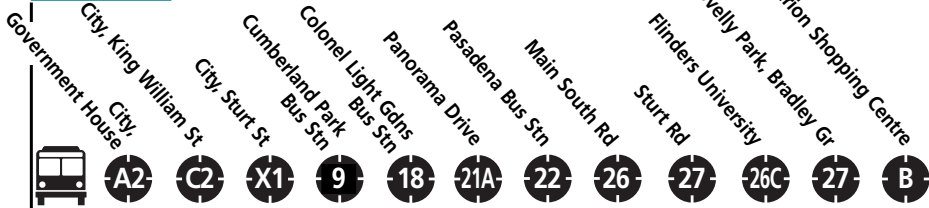

MONDAY TO FRIDAY

CITY TO Colonel Light Gardens, Panorama, Flinders University & Marion Shopping Centre

Bus No	Government House	City, King William St	City, Sturt St	Cumberland Park Bus Stn	Colonel Light Gdns Bus Stn	PM SERVICE CONTINUED	Flinders University	Clovelly Park, Bradley Gr	Marion Shopping Centre	
215	5.02	5.07	5.15	5.28	5.35		5.37	5.44		5.52
T219	5.05	5.10		5.25	5.31		5.33	Continues to Aberfoyle Hub		
210	5.12	5.17	5.25	5.38	5.45	5.50	5.52	5.58		6.04
T217	5.13	5.18		5.33	5.39		5.41	Continues to Blackwood Station		
T219	5.20	5.25		5.40	5.46		5.48	Continues to Aberfoyle Hub		
215	5.22	5.27	5.35	5.47	5.54		5.56	6.03		6.11
210	5.32	5.37	5.45	5.56	6.03	6.08	6.10	6.16		6.22
T219	5.35	5.40		5.53	5.59		6.01	Continues to Aberfoyle Hub		
215	5.42	5.47	5.55	6.06	6.13		6.15	6.22		6.30
T217	5.43	5.48		6.01	6.07		6.09	Continues to Blackwood Station		
210	5.52	5.57	6.05	6.16	6.23	6.28	6.30	6.36		6.42
215	6.02	6.07	6.15	6.25	6.32	6.37	6.39	6.40		6.47
T219	6.05	6.10		6.23	6.29		6.31	Continues to Aberfoyle Hub		
211	6.12	6.17	6.25	6.35	6.42					
210	6.22	6.27	6.34	6.43	6.50	6.55	6.56	7.01		7.05
215	6.35	6.38	6.44	6.53	6.58		7.00	7.05		7.13
218	6.50	6.53	6.59	7.06	7.10		7.12	7.16	Continues to Aberfoyle Hub	
210	7.05	7.08	7.14	7.21	7.25	7.29	7.30	7.34		7.38
218	7.20	7.23	7.29	7.36	7.40		7.42	7.46	Continues to Aberfoyle Hub	
211	7.35	7.38	7.44	7.51	7.55					
218	7.50	7.53	7.59	8.06	8.10		8.12	8.16	Continues to Aberfoyle Hub	
210	8.05	8.08	8.14	8.21	8.25	8.29	8.30	8.34		8.38
218	8.20	8.23	8.29	8.36	8.40		8.42	8.46	Continues to Aberfoyle Hub	
211	8.35	8.38	8.44	8.51	8.55					
218	8.50	8.53	8.59	9.06	9.10		9.12	9.16	Continues to Aberfoyle Hub	
210	9.05	9.08	9.14	9.21	9.25	9.29	9.30	9.34		9.38
218	9.20	9.23	9.29	9.36	9.40		9.42	9.46	Continues to Aberfoyle Hub	
218	9.50	9.53	9.59	10.06	10.10		10.12	10.16	Continues to Aberfoyle Hub	
210	10.20	10.23	10.29	10.36	10.40	10.44	10.45	10.49		10.53
218	10.50	10.53	10.59	11.06	11.10		11.12	11.16	Continues to Aberfoyle Hub	
210	11.20	11.23	11.29	11.36	11.40	11.44	11.45	11.49		11.53
218	11.50	11.53	11.59	12.06	12.10		12.12	12.16	Continues to Aberfoyle Hub	

LEGEND

Terminates

Bus does not service this stop

[Click here to download the Routemap for this timetable.](#)

[We will send you an SMS or email when your service changes! Register now!](#)