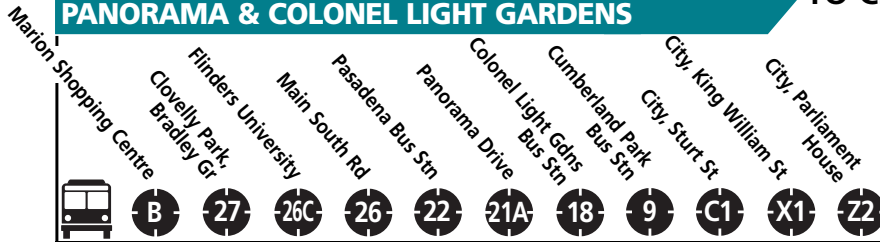

SATURDAY, SUNDAY & PUBLIC HOLIDAYS

MARION SHOPPING CENTRE, FLINDERS UNIVERSITY, PANORAMA & COLONEL LIGHT GARDENS TO City

Bus No	AM SERVICE - SATURDAY ONLY									
218		6.25	6.30		6.32	6.38	6.47	6.53	6.55	
210		6.50	6.55		7.02	7.08	7.17	7.23	7.25	
218		7.25	7.30		7.32	7.38	7.47	7.53	7.55	
AM SERVICE - SATURDAY, SUNDAY & PUBLIC HOLIDAYS										
210		7.50	7.55	7.57	8.02	8.08	8.17	8.25	8.27	
211					8.17[S]	8.23[S]	8.32[S]	8.40[S]	8.42[S]	
218		8.25	8.30		8.32	8.38	8.47	8.55	8.57	
216	8.40		8.51	8.55	9.00		9.02	9.08	9.17	9.25
214					9.12	9.17	9.23	9.32	9.40	9.42
218		9.25	9.30		9.32	9.38	9.47	9.55	9.57	
216	9.40		9.51	9.55	10.00		10.02	10.08	10.17	10.25
214					10.12	10.17	10.23	10.32	10.40	10.42
218		10.25	10.30		10.32	10.38	10.47	10.55	10.57	
216	10.40		10.51	10.55	11.00		11.02	11.08	11.17	11.25
214					11.12	11.17	11.23	11.32	11.40	11.42
218		11.25	11.30		11.32	11.38	11.47	11.55	11.57	
216	11.40		11.51	11.55	12.00		12.02	12.08	12.17	12.25
PM SERVICE										
214					12.12	12.17	12.23	12.32	12.40	12.42
218		12.25	12.30		12.32	12.38	12.47	12.55	12.57	
216	12.40		12.51	12.55	1.00		1.02	1.08	1.17	1.25
214					1.12	1.17	1.23	1.32	1.40	1.42
218		1.25	1.30		1.32	1.38	1.47	1.55	1.57	
216	1.40		1.51	1.55	2.00		2.02	2.08	2.17	2.25
214					2.12	2.17	2.23	2.32	2.40	2.42
218		2.25	2.30		2.32	2.38	2.47	2.55	2.57	
216	2.40		2.51	2.55	3.00		3.02	3.08	3.17	3.25
214					3.12	3.17	3.23	3.32	3.40	3.42
218U		3.21	3.25	3.30		3.32	3.38	3.47	3.55	3.57
216	3.40		3.51	3.55	4.00		4.02	4.08	4.17	4.25
214					4.12	4.17	4.23	4.32	4.40	4.42
218U		4.21	4.25	4.30		4.32	4.38	4.47	4.55	4.57
216	4.40		4.51	4.55	5.00		5.02	5.08	5.17	5.25
214					5.12	5.17	5.23	5.32	5.40	5.42
218U		5.21	5.25	5.30		5.32	5.38	5.47	5.55	5.57
216	5.40		5.51	5.55	6.00		6.02	6.08	6.17	6.25
214D					6.15	6.20				
218		6.19	6.23		6.25	6.30	6.38	6.43	6.44	
216	6.33		6.45	6.49	6.53		6.55	7.00	7.08	7.14
218		7.19	7.23		7.25	7.30	7.38	7.43	7.44	
216	7.33		7.45	7.49	7.53		7.55	8.00	8.08	8.14
218		8.19	8.23		8.25	8.30	8.38	8.43	8.44	
216	8.33		8.45	8.49	8.53		8.55	9.00	9.08	9.14
218		9.19	9.23		9.25	9.30	9.38	9.43	9.44	
216	9.33		9.45	9.49	9.53		9.55	10.00	10.08	10.14
218		10.19	10.23		10.25	10.30	10.38	10.43	10.44	
216	10.33		10.45	10.49	10.53		10.55	11.00	11.08	11.14
218		11.19	11.23		11.25	11.30	11.38	11.43	11.44	

LEGEND

Terminates

Bus does not service this stop

Operates on Saturdays only

[Click here to download the Routemap for this timetable.](#)

[We will send you an SMS or email when your service changes! Register now!](#)