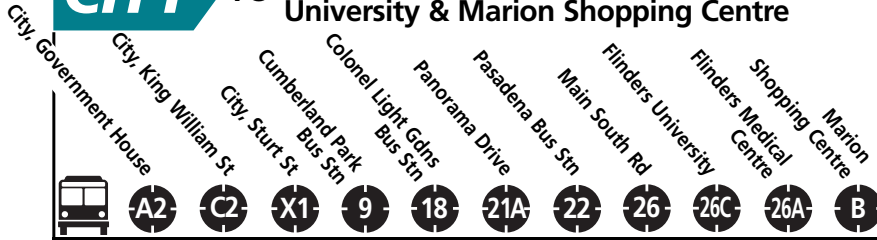

SATURDAY, SUNDAY & PUBLIC HOLIDAYS

CITY TO Colonel Light Gardens, Panorama, Flinders University & Marion Shopping Centre

Bus No	AM SERVICE - SATURDAY ONLY										
218U	7.12	7.15	7.21	7.30	7.36		7.38	7.43	7.47	7.51	Continues to Aberfoyle Hub
216	7.32	7.35	7.41	7.50	7.56		7.58	8.03	8.08	8.12	8.20
216	8.02	8.05	8.11	8.20	8.26		8.28	8.33	8.38	8.42	8.50
218	8.17	8.20	8.26	8.35	8.41		8.43	8.48		8.51	Continues to Aberfoyle Hub
AM SERVICE - SATURDAY, SUNDAY & PUBLIC HOLIDAYS											
216	8.47	8.50	8.56	9.05	9.11		9.13	9.18	9.22	9.26	9.33
218	9.17	9.20	9.26	9.35	9.41		9.43	9.48		9.51	Continues to Aberfoyle Hub
214	9.32	9.35	9.41	9.50	9.56	10.01					
216	9.47	9.50	9.56	10.05	10.11		10.13	10.18	10.22	10.26	10.33
218	10.17	10.20	10.26	10.35	10.41		10.43	10.48		10.51	Continues to Aberfoyle Hub
214	10.32	10.35	10.41	10.50	10.56	11.01					
216	10.47	10.50	10.56	11.05	11.11		11.13	11.18	11.22	11.26	11.33
218	11.17	11.20	11.26	11.35	11.41		11.43	11.48		11.51	Continues to Aberfoyle Hub
214	11.32	11.35	11.41	11.50	11.56	12.01					
216	11.47	11.50	11.56	12.05	12.11		12.13	12.18	12.22	12.26	12.33
PM SERVICE											
218	12.17	12.20	12.26	12.35	12.41		12.43	12.48		12.51	Continues to Aberfoyle Hub
214	12.32	12.35	12.41	12.50	12.56	1.01					
216	12.47	12.50	12.56	1.05	1.11		1.13	1.18	1.22	1.26	1.33
218	1.17	1.20	1.26	1.35	1.41		1.43	1.48		1.51	Continues to Aberfoyle Hub
214	1.32	1.35	1.41	1.50	1.56	2.01					
216	1.47	1.50	1.56	2.05	2.11		2.13	2.18	2.22	2.26	2.33
218	2.17	2.20	2.26	2.35	2.41		2.43	2.48		2.51	Continues to Aberfoyle Hub
214	2.32	2.35	2.41	2.50	2.56	3.01					
216	2.47	2.50	2.56	3.05	3.11		3.13	3.18	3.22	3.26	3.33
218	3.17	3.20	3.26	3.35	3.41		3.43	3.48		3.51	Continues to Aberfoyle Hub
214	3.32	3.35	3.41	3.50	3.56	4.01					
216	3.47	3.50	3.56	4.05	4.11		4.13	4.18	4.22	4.26	4.33
211	4.02S	4.05S	4.11S	4.20S	4.26S						
218	4.17	4.20	4.26	4.35	4.41		4.43	4.48		4.51	Continues to Aberfoyle Hub
214	4.32	4.35	4.41	4.50	4.56	5.01					
216	4.47	4.50	4.56	5.05	5.11		5.13	5.18	5.22	5.26	5.33
211	5.02S	5.05S	5.11S	5.20S	5.26S						
218	5.17	5.20	5.26	5.35	5.41		5.43	5.48		5.51	Continues to Aberfoyle Hub
210	5.32	5.35	5.41	5.50	5.56	6.01	6.02	6.07	6.11		
218	5.52	5.55	6.01	6.10	6.16		6.18	6.23		6.26	Continues to Aberfoyle Hub
720										6.32	6.44
210	6.20	6.23	6.29	6.36	6.40	6.44	6.45	6.49	6.53		
218	6.50	6.53	6.59	7.06	7.10		7.12	7.16		7.20	Continues to Aberfoyle Hub
720										7.32	7.44
210	7.20	7.23	7.29	7.36	7.40	7.44	7.45	7.49	7.53		
218	7.50	7.53	7.59	8.06	8.10		8.12	8.16		8.20	Continues to Aberfoyle Hub
720										8.32	8.42
210	8.20	8.23	8.29	8.36	8.40	8.44	8.45	8.49	8.53		
218	8.50	8.53	8.59	9.06	9.10		9.12	9.16		9.20	Continues to Aberfoyle Hub
720										9.32	9.42
210	9.20	9.23	9.29	9.36	9.40	9.44	9.45	9.49	9.53		
218	9.50	9.53	9.59	10.06	10.10		10.12	10.16		10.20	Continues to Aberfoyle Hub
720										10.32	10.42
210	10.20	10.23	10.29	10.36	10.40	10.44	10.45	10.49	10.53		
218	10.50	10.53	10.59	11.06	11.10		11.12	11.16		11.20	Continues to Aberfoyle Hub
720										11.32	11.42
210	11.20	11.23	11.29	11.36	11.40	11.44	11.45	11.49	11.53		
218	11.50	11.53	11.59	12.06	12.10		12.12	12.16		12.20	Continues to Aberfoyle Hub