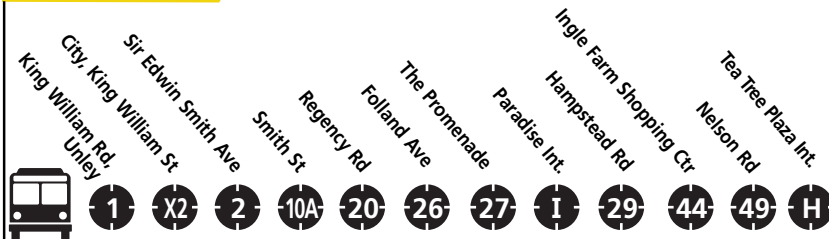

SATURDAY, SUNDAY & PUBLIC HOLIDAYS

CITY

TO Paradise, Ingle Farm & Tea Tree Plaza

AM SERVICE													
SATURDAY ONLY													
Bus No	7.08	7.15	7.20	7.27	7.34	8.04	8.12	8.16	8.27	8.40	8.50	8.54	9.05
209	7.08	7.15	7.20	7.27	7.34	8.04	8.12	8.16	8.27	8.40	8.50	8.54	9.05
AM SERVICE - SATURDAY, SUNDAY & PUBLIC HOLIDAYS													
208	7.38	7.45	7.50	7.57	8.04	8.12	8.16	8.27	8.27				
209	8.08	8.15	8.20	8.27	8.34					8.40	8.50	8.54	9.05
208	8.38	8.45	8.50	8.57	9.04	9.12	9.16	9.27	9.27				
209	9.08	9.15	9.20	9.27	9.34					9.40	9.50	9.54	10.05
208	9.38	9.45	9.50	9.57	10.04	10.12	10.16	10.27	10.27				
209	10.08	10.15	10.20	10.27	10.34					10.40	10.50	10.54	11.05
208	10.38	10.45	10.50	10.57	11.04	11.12	11.16	11.27	11.27				
209	11.08	11.15	11.20	11.27	11.34					11.40	11.50	11.54	12.05
208	11.38	11.45	11.50	11.57	12.04	12.12	12.16	12.27	12.27				
PM SERVICE													
209	12.08	12.15	12.20	12.27	12.34					12.40	12.50	12.54	1.05
208	12.38	12.45	12.50	12.57	1.04	1.12	1.16	1.27	1.27				
209	1.08	1.15	1.20	1.27	1.34					1.40	1.50	1.54	2.05
208	1.38	1.45	1.50	1.57	2.04	2.12	2.16	2.27	2.27				
209	2.08	2.15	2.20	2.27	2.34					2.40	2.50	2.54	3.05
208	2.38	2.45	2.50	2.57	3.04	3.12	3.16	3.27	3.27				
209	3.08	3.15	3.20	3.27	3.34					3.40	3.50	3.54	4.05
208	3.38	3.45	3.50	3.57	4.04	4.12	4.16	4.27	4.27				
209	4.08	4.15	4.20	4.27	4.34					4.40	4.50	4.54	5.05
208	4.38	4.45	4.50	4.57	5.04	5.12	5.16	5.27	5.27				
209	5.08	5.15	5.20	5.27	5.34					5.40	5.50	5.54	6.05
208	5.38	5.45	5.50	5.57	6.04	6.12	6.16	6.27	6.27				
209	6.08	6.15	6.20	6.27	6.34					6.40	6.50	6.54	7.05
208K	6.38	6.45	6.49	6.55	7.02	7.09	7.13	7.13	7.13				
209	7.02	7.15	7.19	7.25	7.32					7.39	7.48	7.54	8.02
208K	7.32	7.45	7.49	7.55	8.02	8.09	8.13	8.13	8.13				
209	8.02	8.15	8.19	8.25	8.32					8.39	8.48	8.54	9.02
208K	8.32	8.45	8.49	8.55	9.02	9.09	9.13	9.13	9.13				
209	9.02	9.15	9.19	9.25	9.32					9.39	9.48	9.54	10.02
208K	9.32	9.45	9.49	9.55	10.02	10.09	10.13	10.13	10.13				
209	10.02	10.15	10.19	10.25	10.32					10.39	10.48	10.54	11.02
208K	10.32	10.45	10.49	10.55	11.02	11.09	11.13	11.13	11.13				
209	11.02	11.15	11.19	11.25	11.32					11.39	11.48	11.54	12.02
208K	11.32	11.45	11.49	11.55	12.02	12.09	12.13	12.13	12.13				

LEGEND

Bus continues to or departs from Hilltop Drive stop 28

Terminates

Bus does not service this stop

[Click here to download the Routemap for this timetable.](#)

[We will send you an SMS or email when your service changes! Register now!](#)