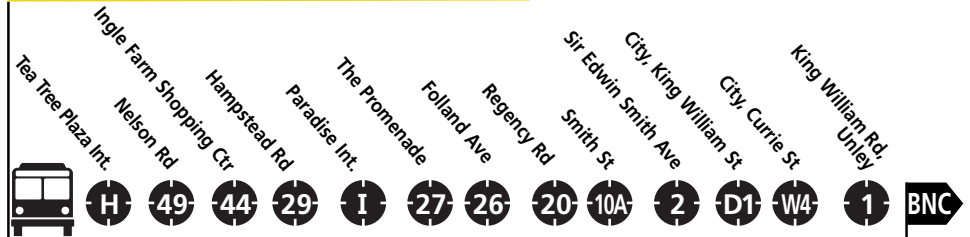

MONDAY TO FRIDAY

TEA TREE PLAZA, INGLE FARM & PARADISE TO City

Bus No	PM SERVICE													
208					12.08	12.19	12.23	12.32	12.40	12.48	12.53		1.00	
209	12.10	12.23	12.29	12.39				12.47	12.55	1.03	1.08		1.15	
208					12.38	12.49	12.53	1.02	1.10	1.18	1.23		1.30	
209	12.40	12.53	12.59	1.09				1.17	1.25	1.33	1.38		1.45	
208					1.08	1.19	1.23	1.32	1.40	1.48	1.53		2.00	
209	1.10	1.23	1.29	1.39				1.47	1.55	2.03	2.08		2.15	
208					1.38	1.49	1.53	2.02	2.10	2.18	2.23		2.30	
209	1.40	1.53	1.59	2.09				2.17	2.25	2.33	2.38		2.45	
208					2.08	2.19	2.23	2.32	2.40	2.48	2.53		3.00	
209	2.09	2.22	2.29	2.39				2.47	2.55	3.03	3.08		3.15	
208					2.38	2.49	2.53	3.02	3.10	3.18	3.23		3.30	
209	2.40	2.53	2.59	3.09				3.17	3.25	3.33	3.38		3.45	
208					3.08	3.19	3.23	3.32	3.40	3.48	3.56		4.04	
209	3.10	3.23	3.29	3.39				3.47	3.55	4.03	4.11		4.19	
208					3.38	3.49	3.53	4.02	4.10	4.18	4.26		4.34	
209	3.40	3.53	3.59	4.09				4.17	4.25	4.33	4.41		4.49	
208					4.08	4.19	4.23	4.32	4.40	4.48	4.56		5.04	
209	4.12	4.24	4.30	4.39				4.47	4.55	5.03	5.11		5.19	
208					4.38	4.49	4.53	5.02	5.10	5.18	5.26		5.34	
208N					4.53	5.04	5.08							
209	4.42	4.54	5.00	5.09				5.17	5.25	5.33	5.41		5.49	
208					5.08	5.19	5.23	5.32	5.40	5.48	5.53		6.00	
208N					5.23	5.34	5.38							
209	5.12	5.24	5.30	5.39				5.47	5.55	6.03	6.08		6.15	
208					5.38	5.49	5.53	6.02	6.10	6.18	6.23		6.30	
208N					5.53	6.04	6.08							
209	5.42	5.54	6.00	6.09				6.17	6.25	6.33	6.38		6.45	
208					6.08	6.19	6.23	6.32	6.40	6.48	6.53		7.00	
208N					6.23	6.34	6.38							
209	6.25	6.36	6.41	6.50				6.58	7.04	7.10	7.15		7.20	
208					7.07	7.16	7.20	7.28	7.34	7.40	7.45		7.50	
209	7.28	7.36	7.41	7.50				7.58	8.04	8.10	8.15		8.20	
208					8.17	↔	8.21	8.28	8.34	8.40	8.45		8.50	
209	8.28	8.36	8.41	8.50				8.58	9.04	9.10	9.15		9.20	
208					9.17	↔	9.21	9.28	9.34	9.40	9.45		9.50	
209	9.28	9.36	9.41	9.50				9.58	10.04	10.10	10.15		10.20	
208					10.17	↔	10.21	10.28	10.34	10.40	10.45		10.50	
208					11.17	↔	11.21	11.28	11.34	11.40	11.45		11.50	

LEGEND

Terminates

Bus does not service this stop

BNC
This bus continues from the point at route shown in arrow

Bus continues from Baldock Rd to the Helping Hand Aged Care Nursing Home via Stuart Ave and Shackleton Ave (to the City) or Shackleton Ave and Stuart Ave (from the City)

Bus changes to route shown in arrow from this point onwards
to Clapham

[Click here to download the Routemap for this timetable.](#)
We will send you an SMS or email when your service changes! Register now!