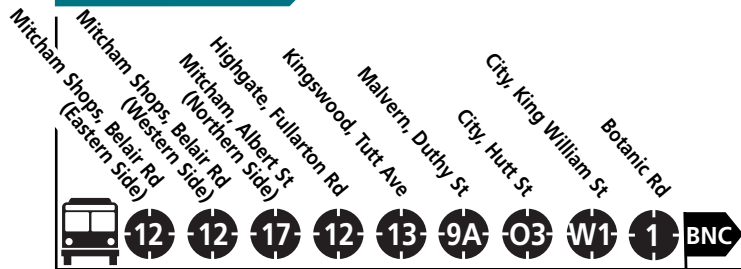

SATURDAY

MITCHAM & KINGSWOOD TO City

Bus No	PM SERVICE									
170	12.08					12.14	12.23	12.30	12.36	174
171					12.28		12.38	12.45	12.51	178N
172					12.41	12.44	12.53	1.00	1.06	177
171	12.49		12.53	12.58			1.08	1.15	1.21	178
170		1.08					1.14	1.23	1.30	174
171				1.28			1.38	1.45	1.51	178N
172					1.41	1.44	1.53	2.00	2.06	177
171	1.49		1.53	1.58			2.08	2.15	2.21	178
170		2.08					2.14	2.23	2.30	174
171				2.28			2.38	2.45	2.51	178N
172					2.41	2.44	2.53	3.00	3.06	177
171	2.49		2.53	2.58			3.08	3.15	3.21	178
170		3.08					3.14	3.23	3.30	174
171				3.28			3.38	3.45	3.51	178N
172					3.41	3.44	3.53	4.00	4.06	177
171	3.49		3.53	3.58			4.08	4.15	4.21	178
170		4.08					4.14	4.23	4.30	174
171				4.28			4.38	4.45	4.51	178N
172					4.41	4.44	4.53	5.00	5.06	177
171	4.49		4.53	4.58			5.08	5.15	5.21	178
170		5.08					5.23	5.30	5.36	174
171				5.28			5.38	5.45	5.51	178N
172					5.41	5.44	5.53	6.00	6.06	177
171	5.49		5.53	5.58			6.08	6.15	6.21	178
170		6.08					6.14	6.23	6.30	174
171				6.28			6.38	6.45	6.51	178
172					6.46	6.49	6.58	7.05	7.11	174
171	6.56		7.00	7.04			7.13	7.20	T	
172					7.16	7.19	7.28	7.35	7.41	178
172					7.46	7.49	7.58	8.05	8.11	174
171	7.56		8.00	8.04			8.13	8.20	T	
172					8.16	8.19	8.28	8.35	8.41	178
172					8.46	8.49	8.58	9.05	9.11	174
171	8.56		9.00	9.04			9.13	9.20	T	
172					9.16	9.19	9.28	9.35	9.41	178
172					9.46	9.49	9.58	10.05	10.11	174
171	10.41		10.45	10.49			10.58	11.05	11.11	179

Bus changes to route shown in arrow from this point onwards

- 174 → To Paradise Interchange
- 177 → To Paradise Interchange
- 178 → To Paradise Interchange
- 178N → To Newton
- 179 → To Athelstone, Quondong Ave

LEGEND		
	T	BNC
Bus does not service this stop	Terminates	This bus continues from this point as route shown in arrow

[Click here to download the Routemap for this timetable.](#)
We will send you an SMS or email when your service changes! Register now!