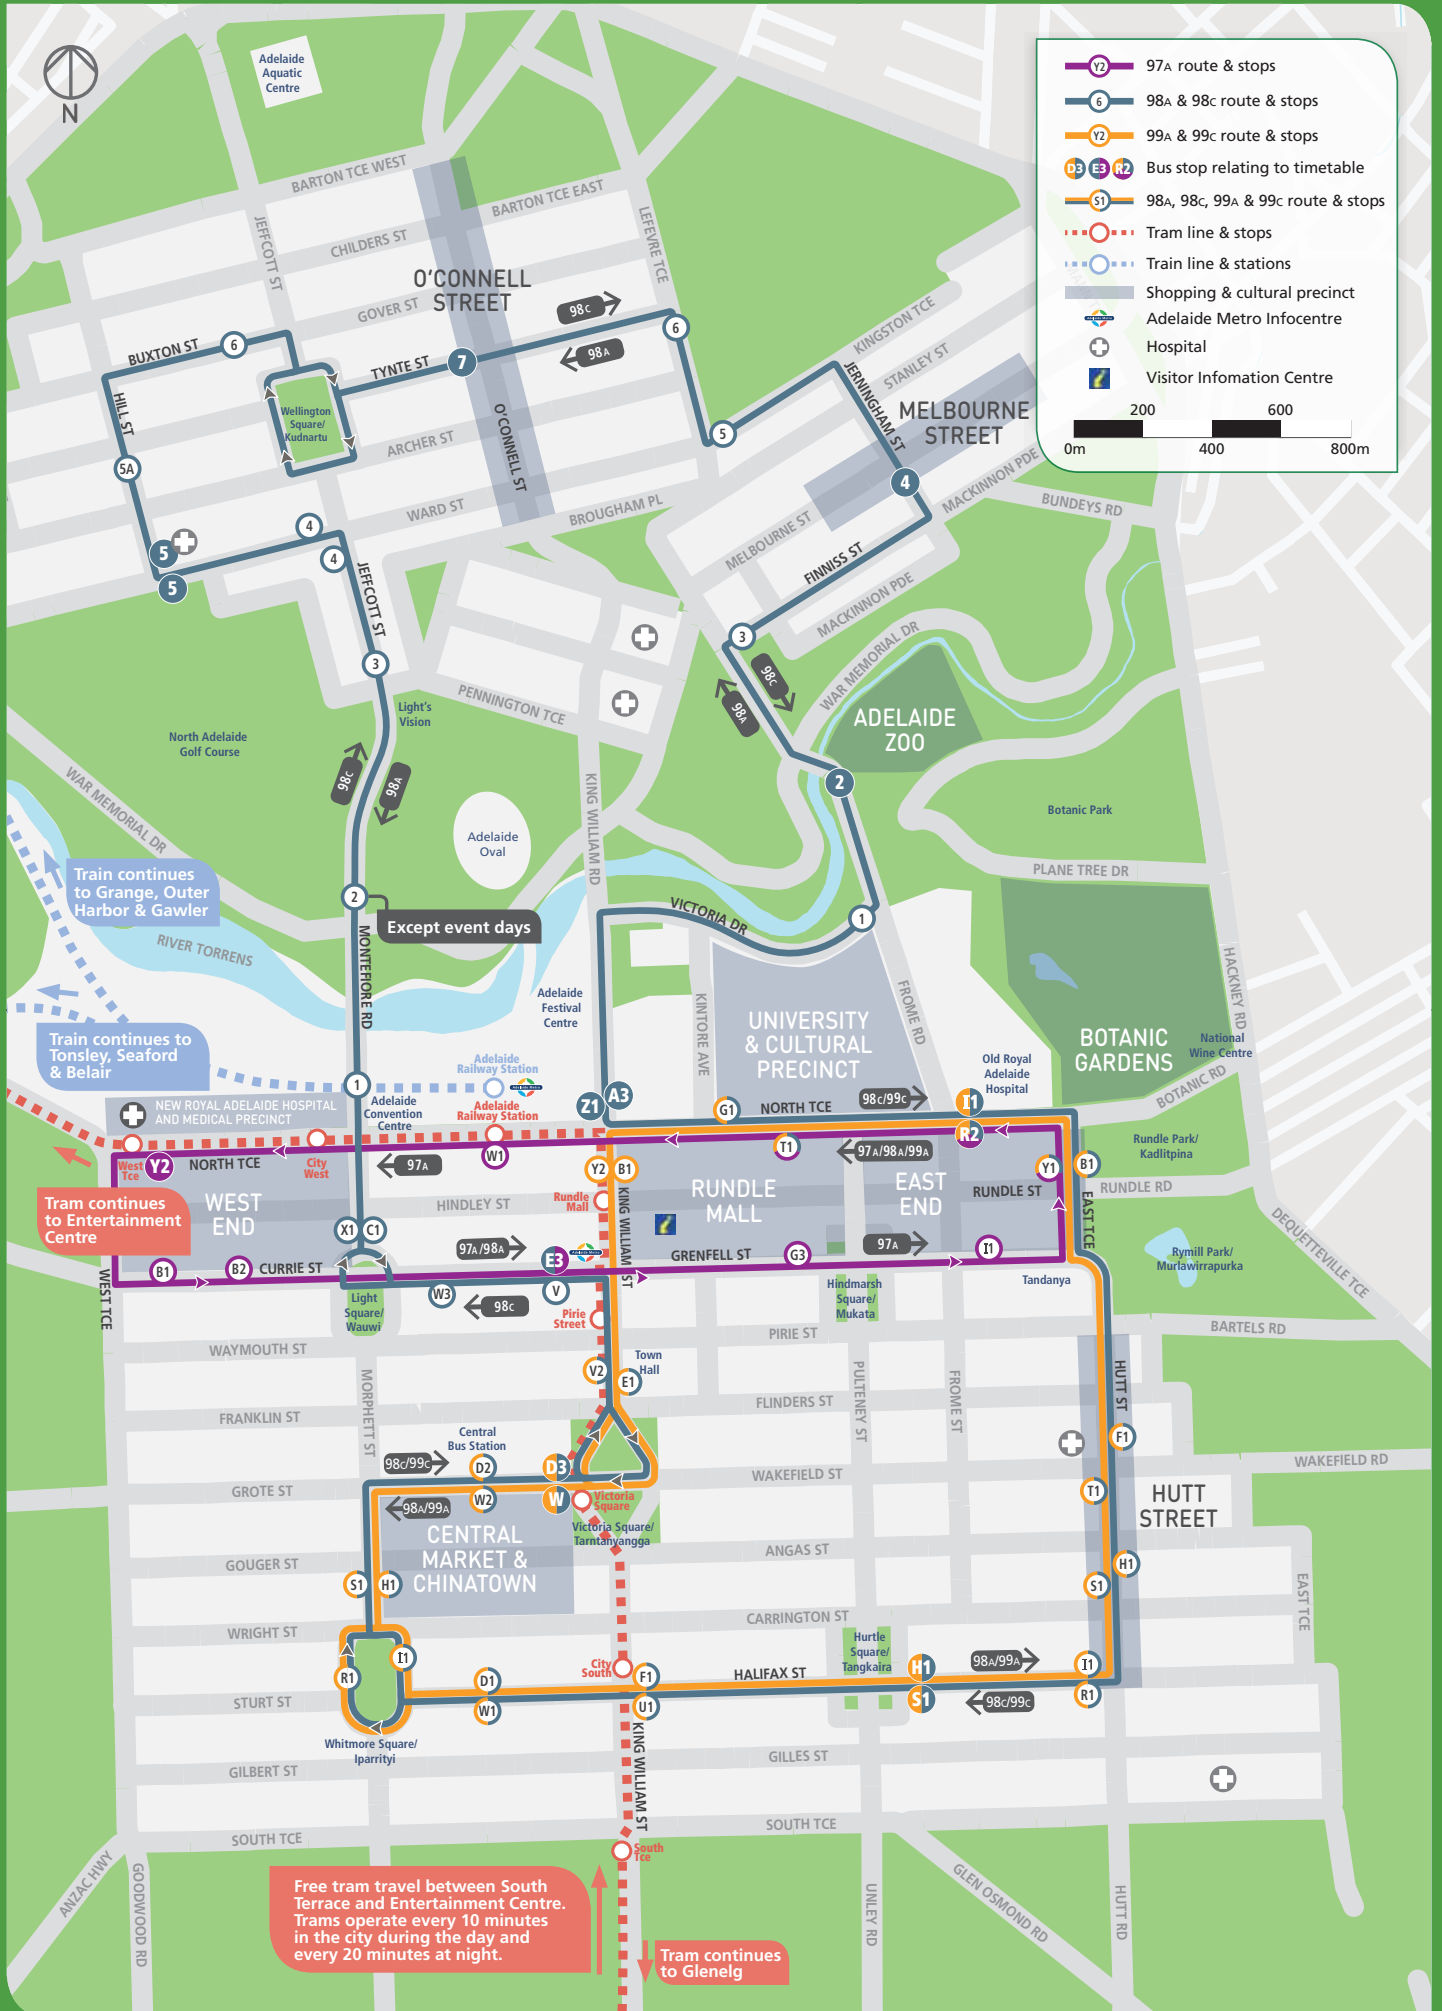

ADELAIDE CITY MAP

- 97A route & stops
- 98A & 98C route & stops
- 99A & 99C route & stops
- Bus stop relating to timetable
- 98A, 98C, 99A & 99C route & stops
- Tram line & stops
- Train line & stations
- Shopping & cultural precinct
- Adelaide Metro Infocentre
- Hospital
- Visitor Information Centre

Free tram travel between South Terrace and Entertainment Centre. Trams operate every 10 minutes in the city during the day and every 20 minutes at night.

Tram continues to Glenelg